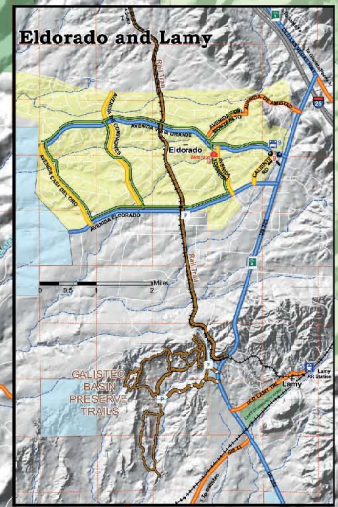

2012 SANTA FE BIKEWAYS AND TRAILS
SANTA FE METROPOLITAN PLANNING ORGANIZATION