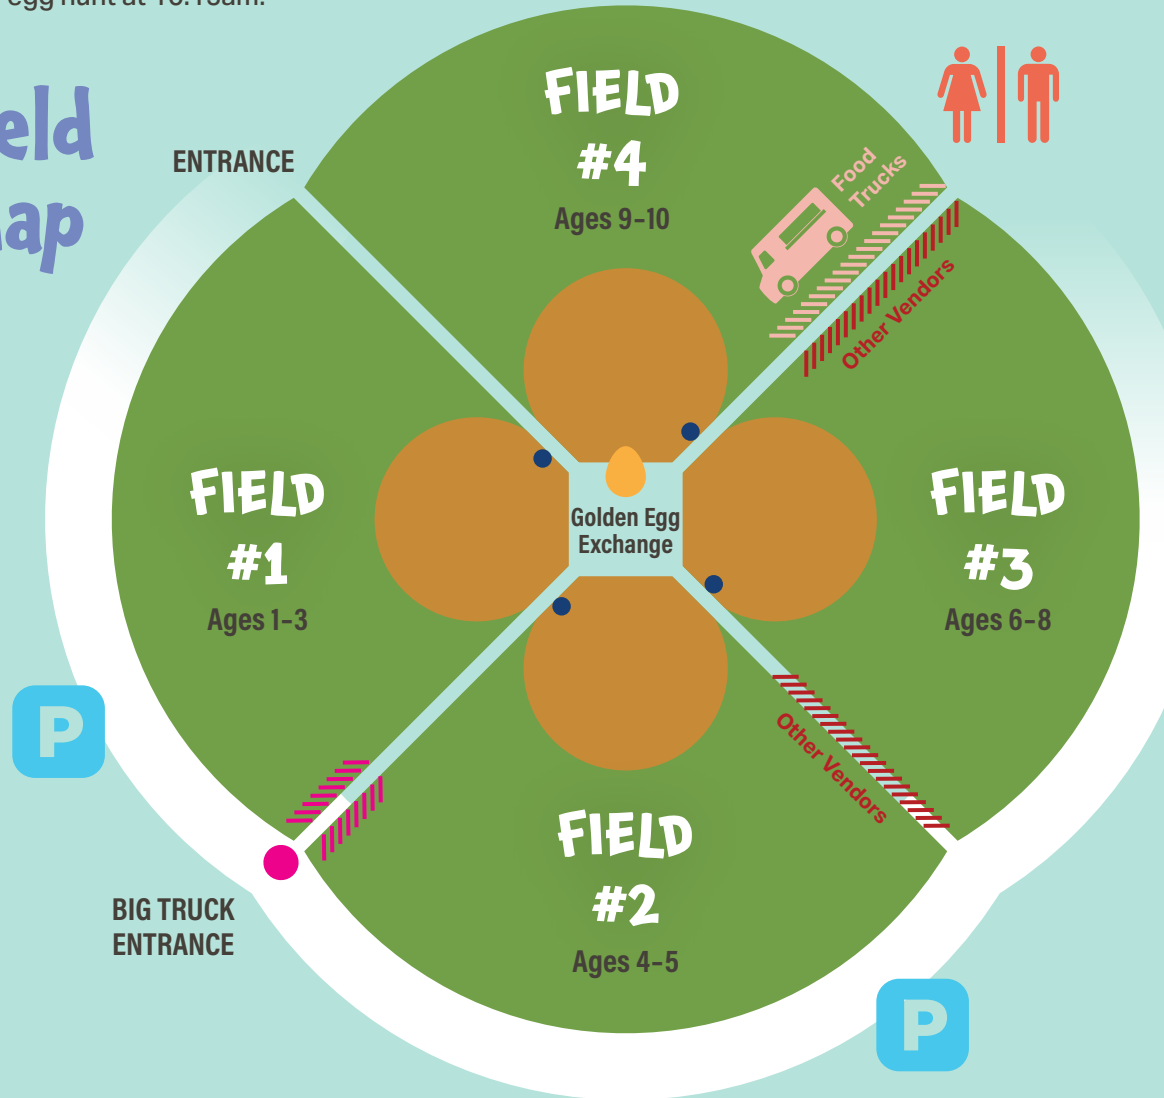

Parking & Shuttle Route

Lost Child Procedure

If you find a lost child, deliver them to the concession stand and request an MC announcement. If the child can provide their name and their adult's name, the MC will include those names in the announcement.

IF YOU FIND A GOLDEN EGG

You must have both the golden ticket AND the golden egg for the prize. Redeem at the concession stand (see map).

Field Map

Get in line in your field at 10am
On-field alarms & SF fire engine siren will sound to officially kick off the start of the egg hunt at 10:15am!

Please note:
Fields 1 & 2: Up to two adults per child
Fields 3 & 4: No adults (ADA assistance only)

Key

- Parking
- Food Trucks
- Big Truck Event Entrance
- Restrooms
- Field Entrance
- Concession Stand / Golden Egg Exchange
- Other Vendors