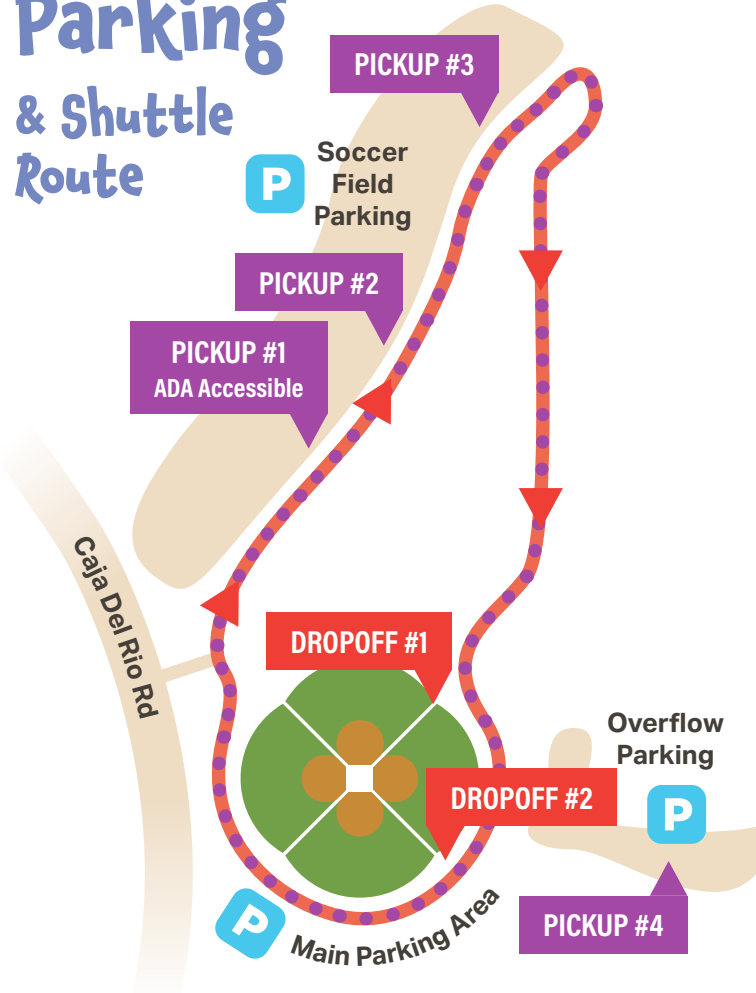

Parking & Shuttle Route

Lost Child Procedure

If you find a lost child, deliver them to the concession stand and request an MC announcement. If the child can provide their name and their adult's name, the MC will include those names in the announcement.

IF YOU FIND A GOLDEN EGG

You must have both the golden ticket AND the golden egg for the prize. Redeem at the concession stand (see map).

Field Map

Get in line in your field at 10am
On-field alarms & SF fire engine siren will sound to officially kick off the start of the egg hunt at 10:15am!

Please note:
Fields 1 & 2: Up to two adults per child
Fields 3 & 4: No adults (ADA assistance only)

Key

- Parking
- Food Trucks
- Big Truck Event Entrance
- Restrooms
- Field Entrance
- Concession Stand / Golden Egg Exchange
- Other Vendors