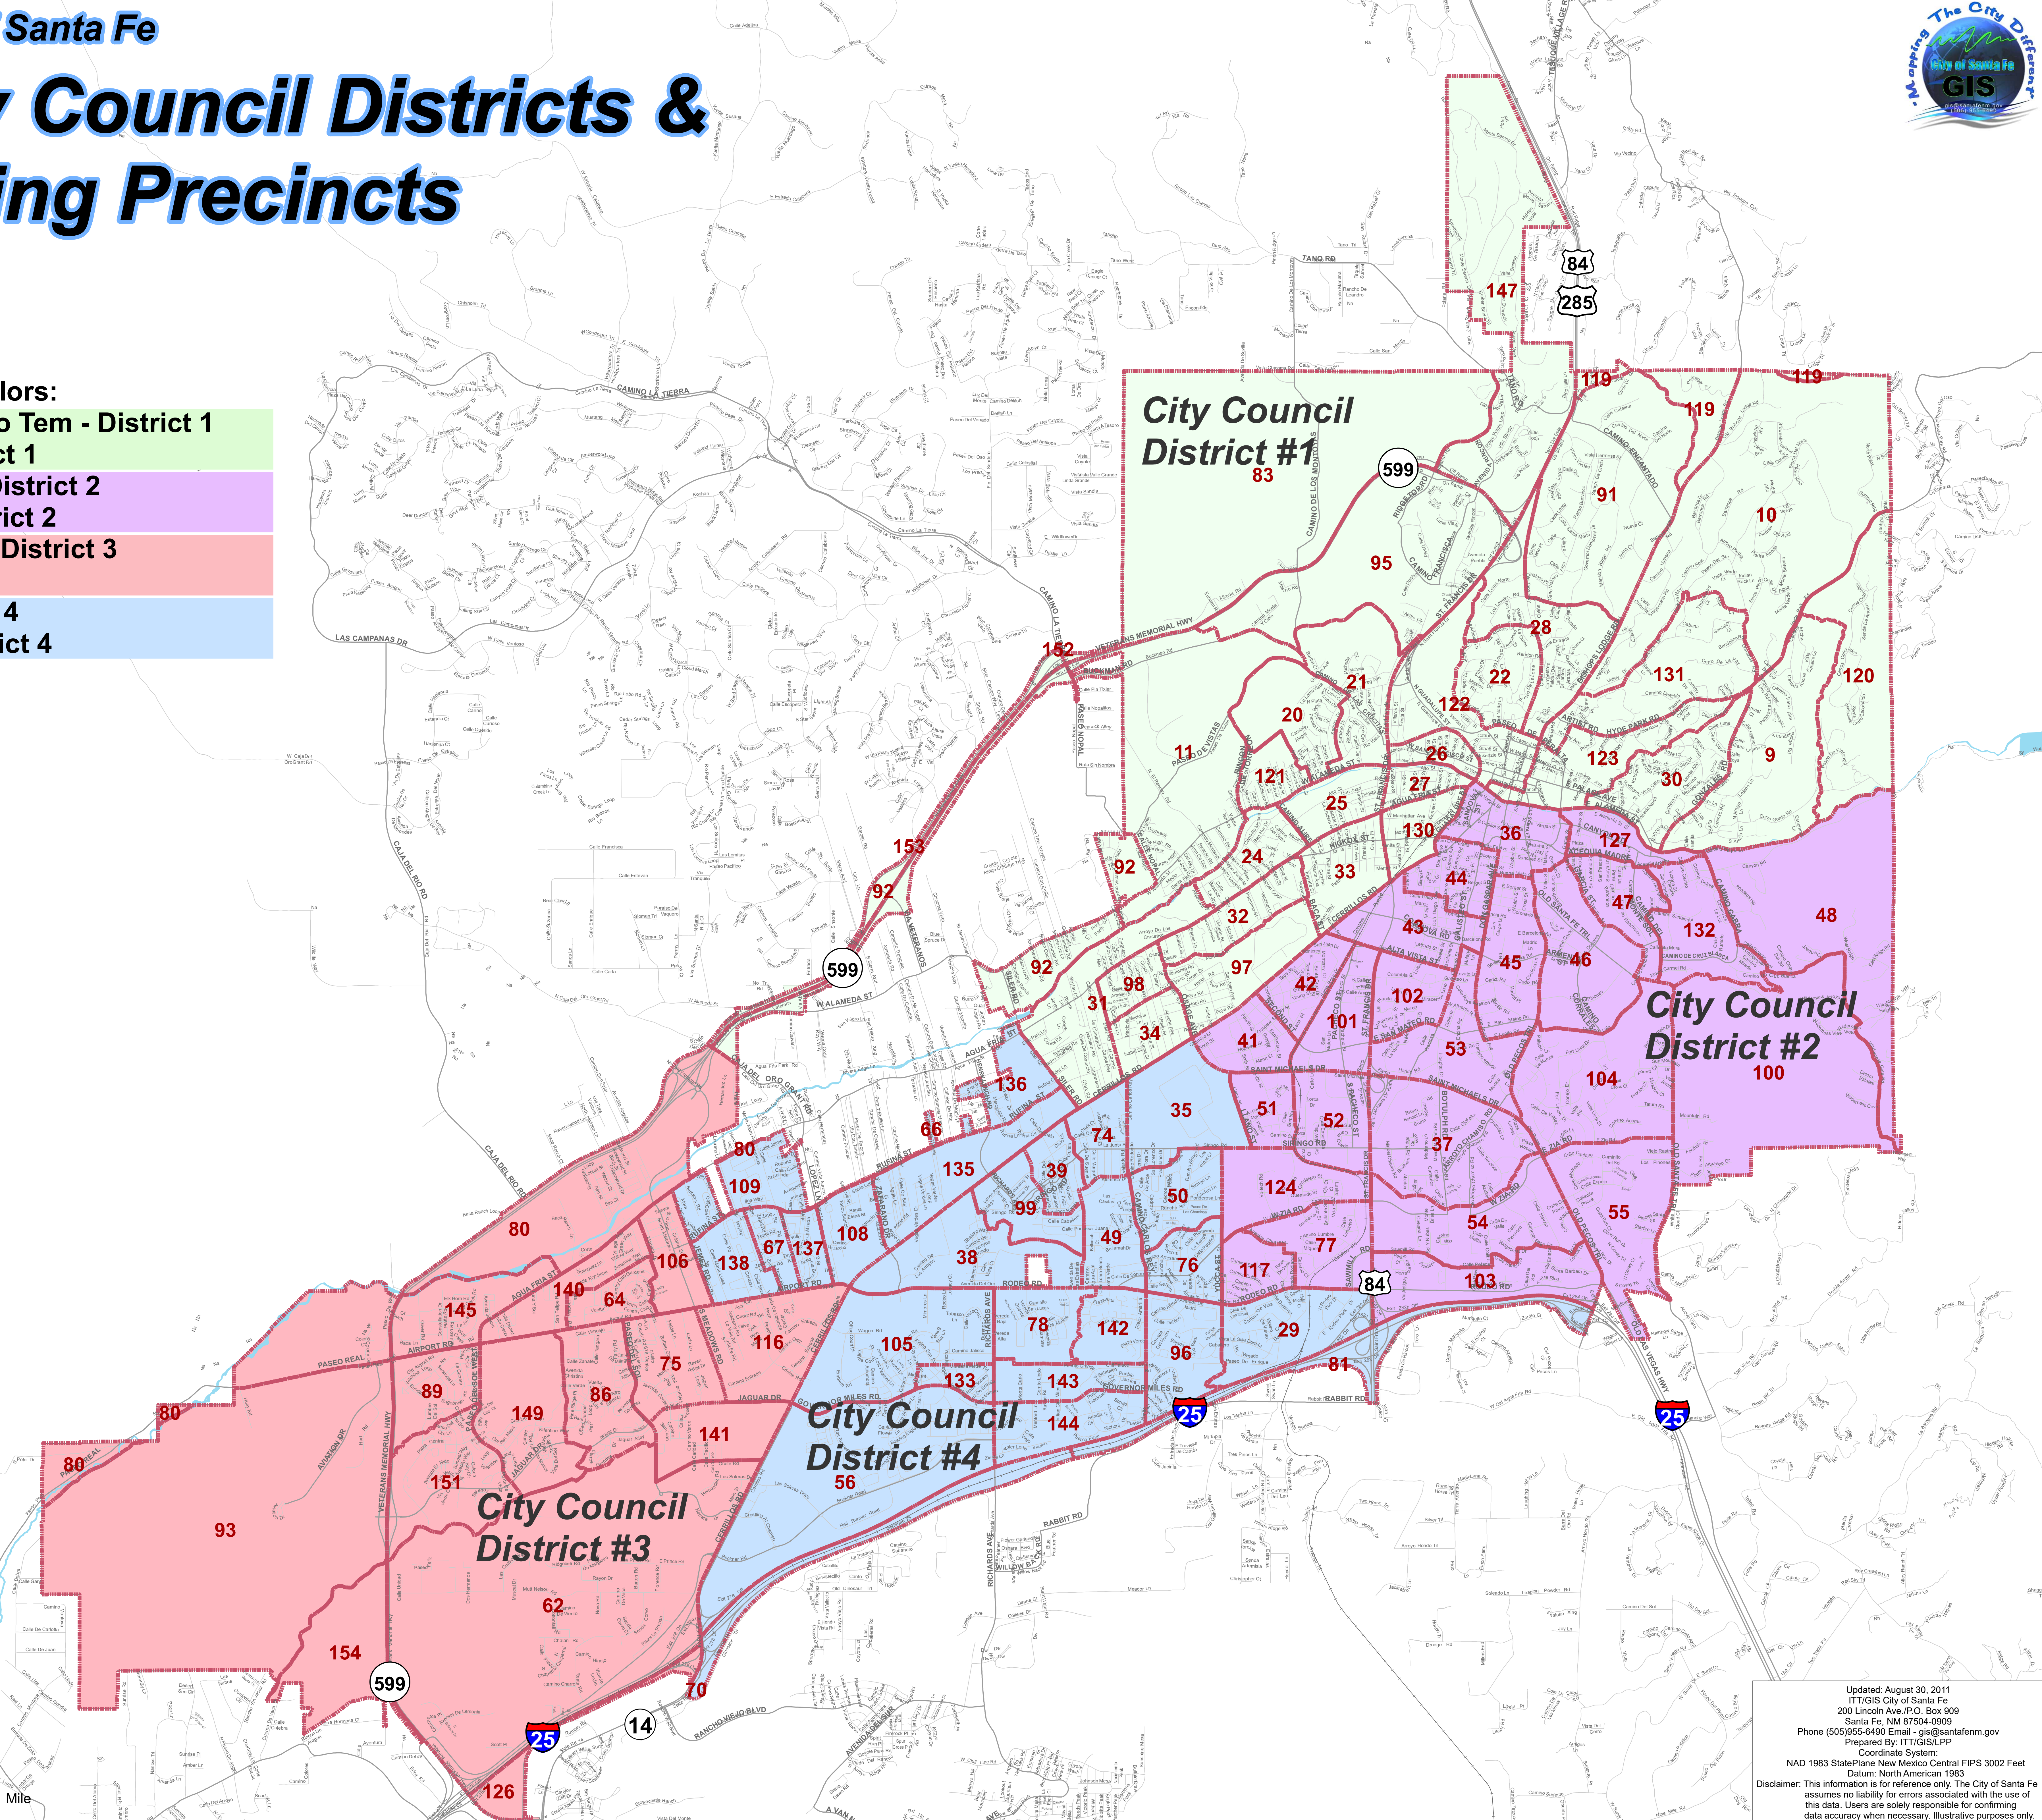

City of Santa Fe

City Council Districts & Voting Precincts

Alan Webber - MAYOR

City of Santa Fe Councilors:

Signe Lindell Mayor Pro Tem - District 1

Renee Villarreal - District 1

Carol Romero-Wirth - District 2

Michael J. Garcia - District 2

Christopher M. Rivera - District 3

Lee Garcia - District 3

Jamie Cassutt - District 4

Amanda Chavez - District 4

- City Limits
- City Precincts
- Railroad
- Roads

Updated: August 30, 2011
ITT/GIS City of Santa Fe
200 Lincoln Ave./P.O. Box 909
Santa Fe, NM 87504-0909
Phone (505)955-6490 Email - gis@santafenm.gov
Prepared By: ITT/GIS/LFP
Coordinate System:
NAD 1983 StatePlane New Mexico Central FIPS 3002 Feet
Datum: North American 1983
Disclaimer: This information is for reference only. The City of Santa Fe assumes no liability for errors associated with the use of this data. Users are solely responsible for confirming data accuracy when necessary. Illustrative purposes only.