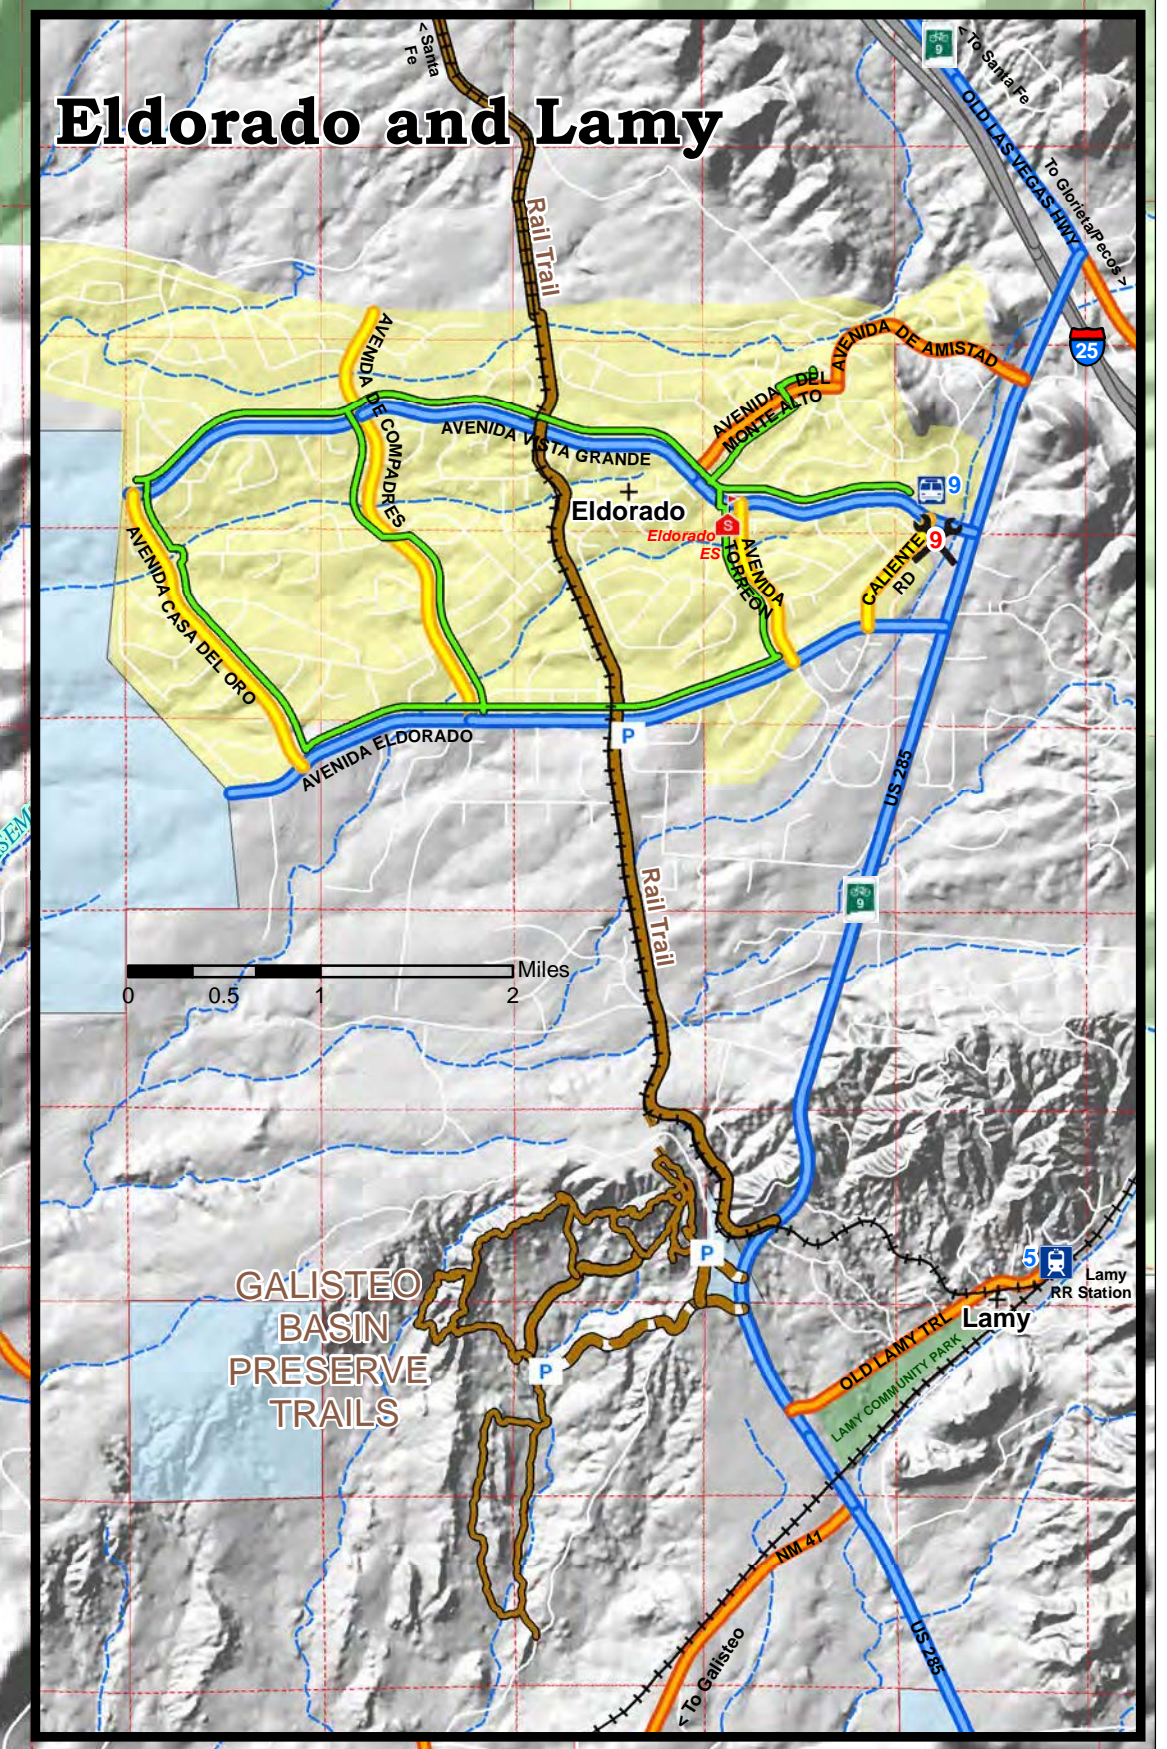

2012 SANTA FE BIKEWAYS AND TRAILS

SANTA FE METROPOLITAN PLANNING ORGANIZATION