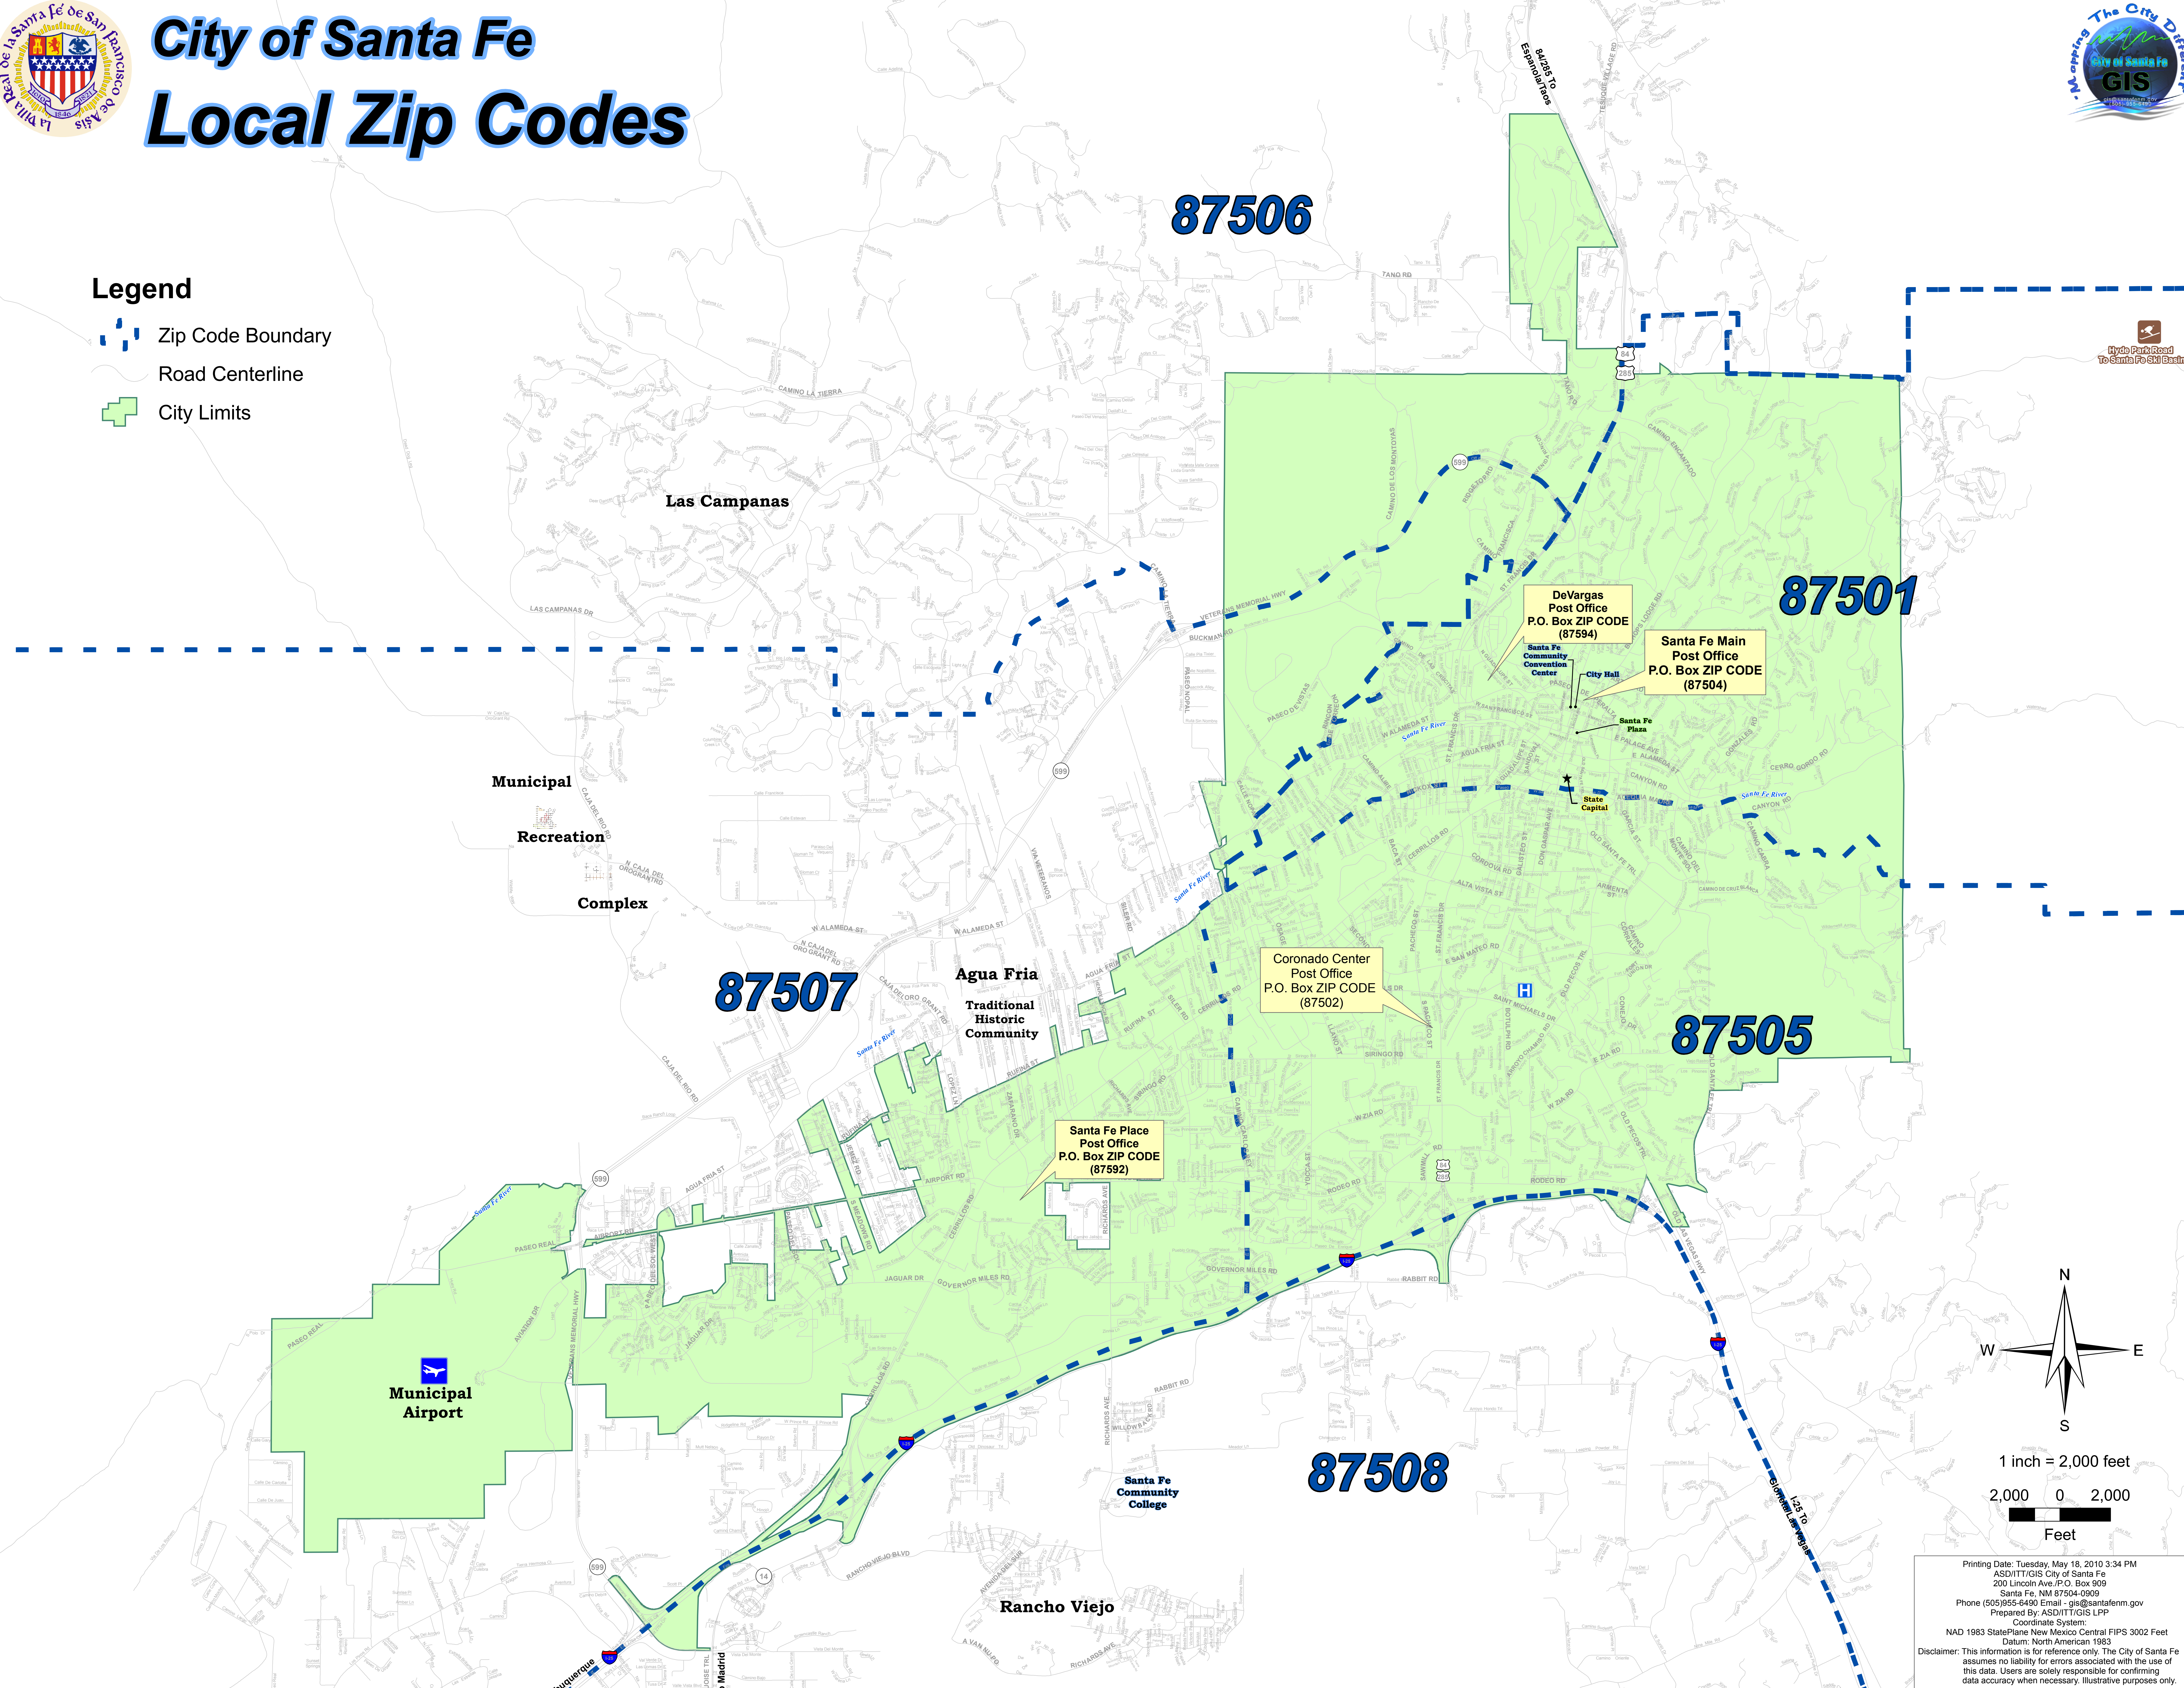

City of Santa Fe Local Zip Codes

Legend

- Zip Code Boundary
- Road Centerline
- City Limits

1 inch = 2,000 feet
2,000 0 2,000
Feet