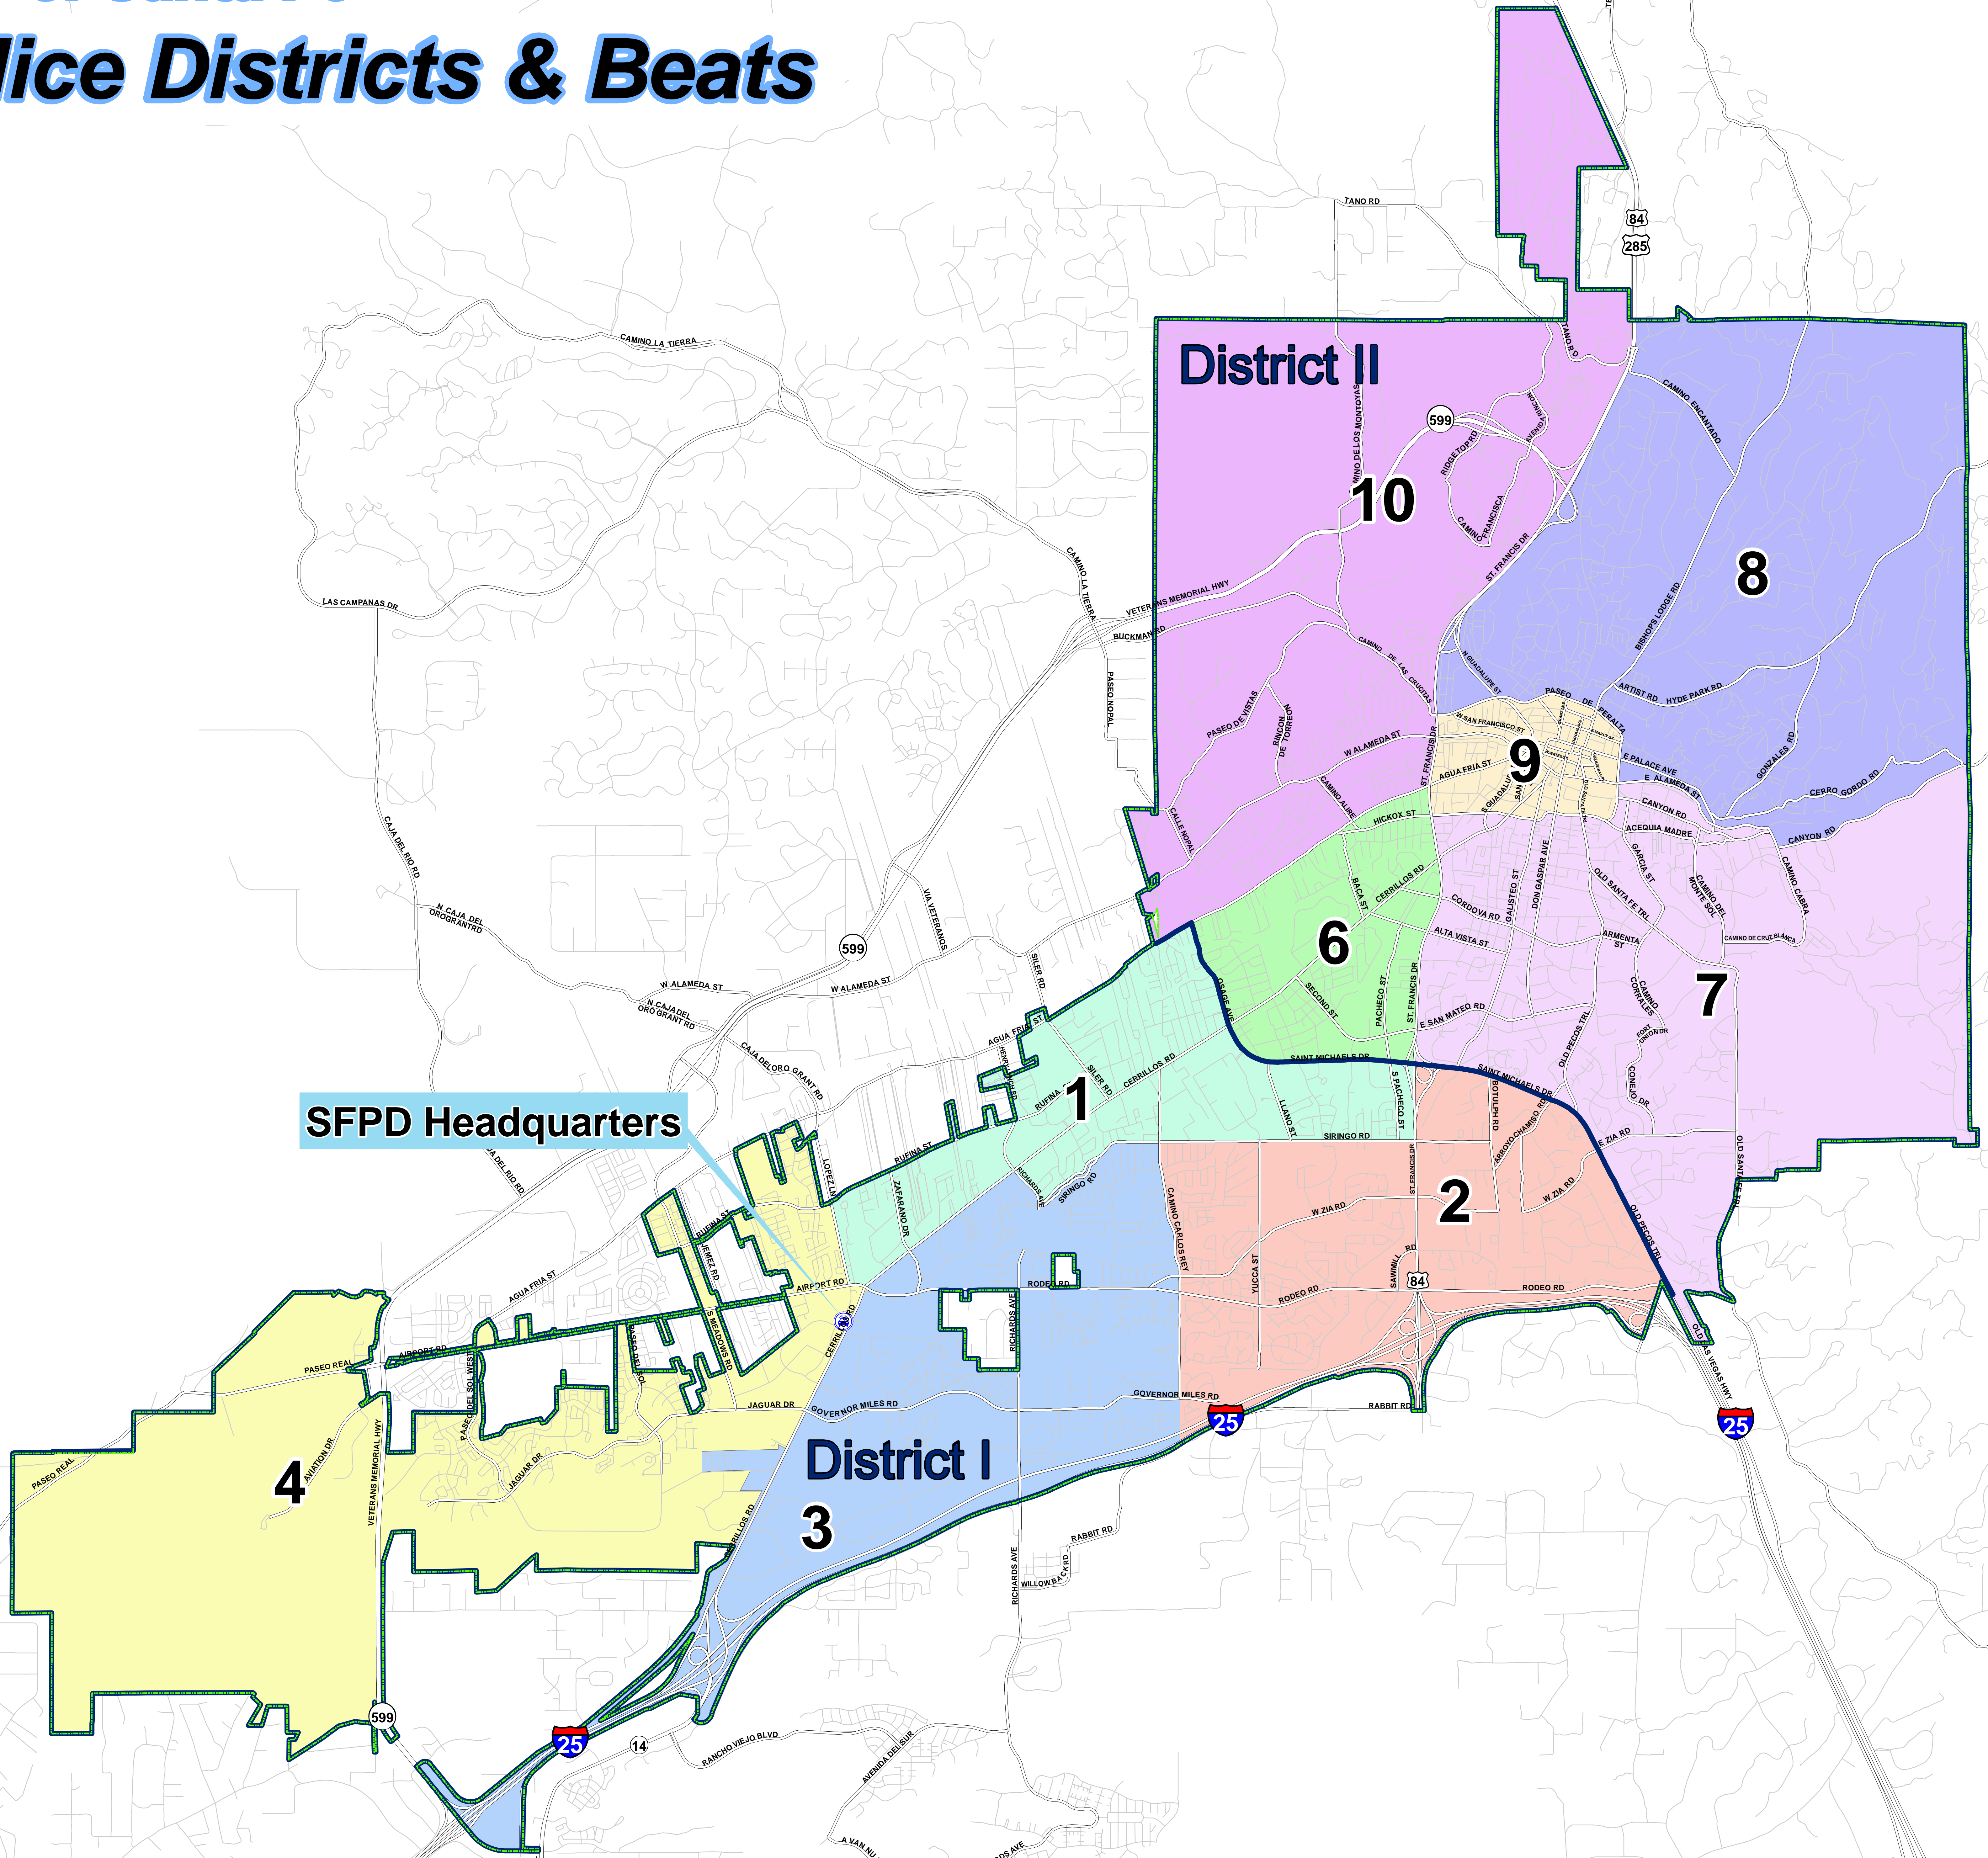

City of Santa Fe Police Districts & Beats

City Limits
 Roads

SFPD Headquarters