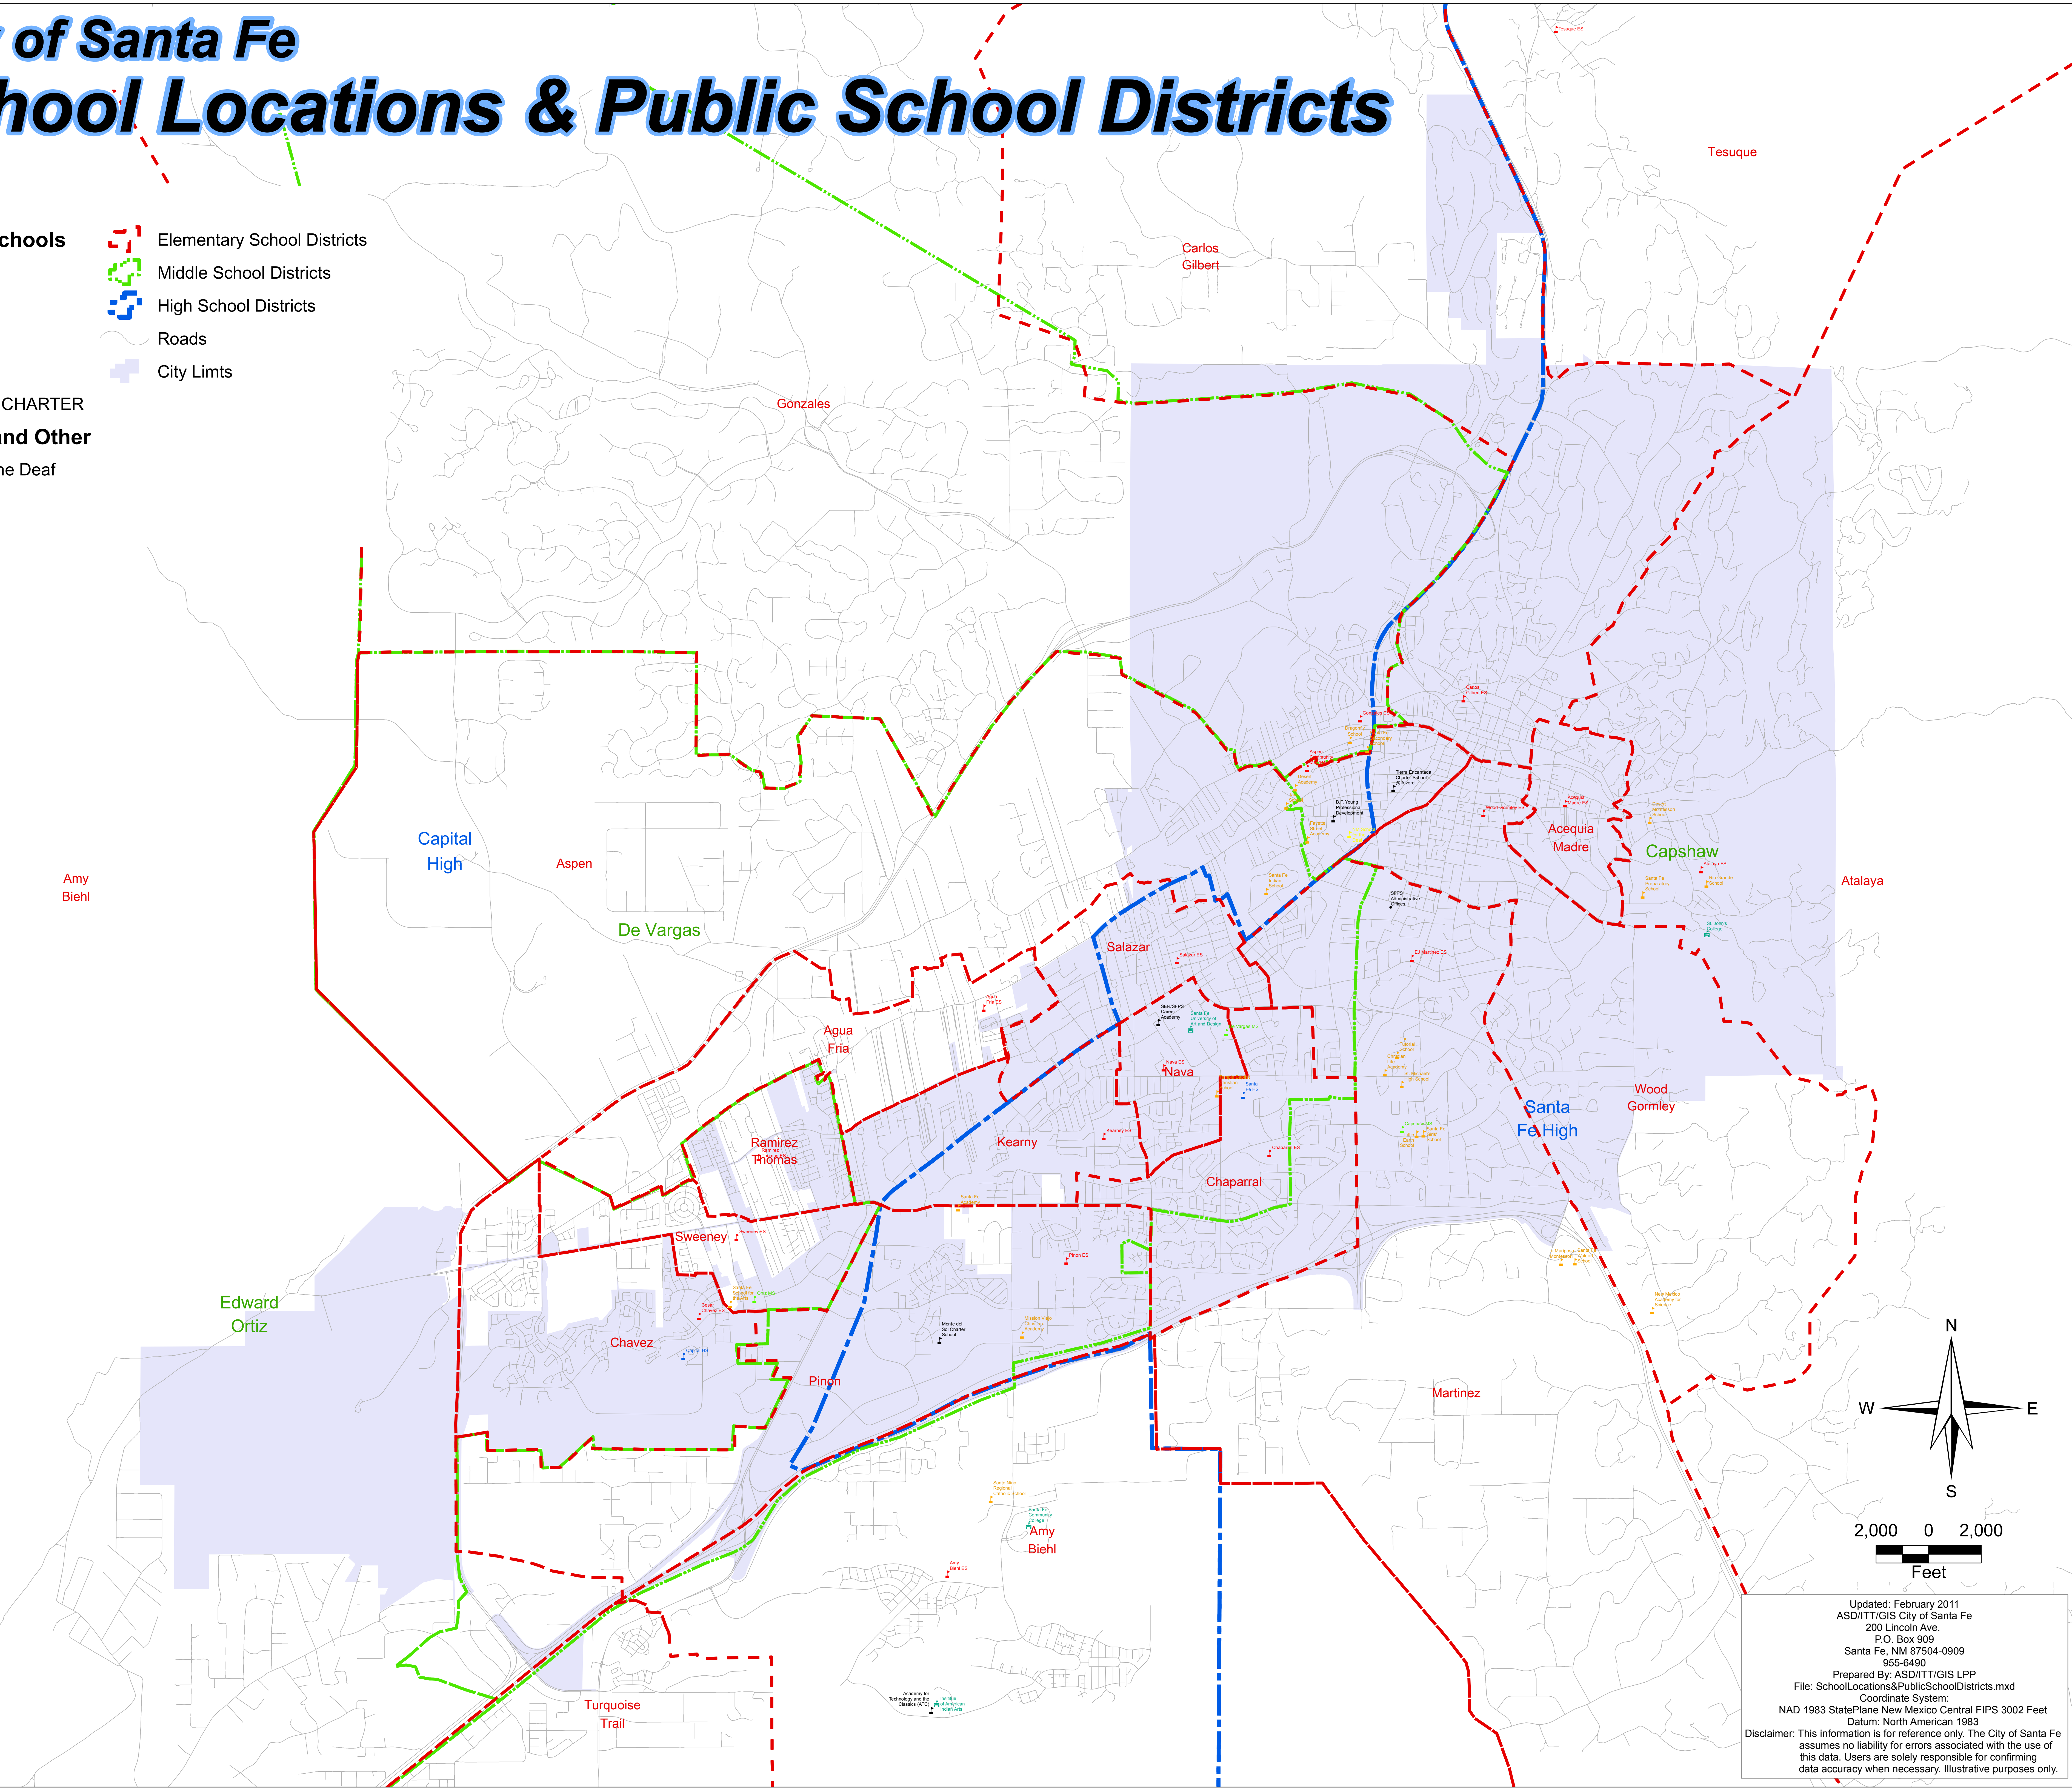

# City of Santa Fe School Locations & Public School Districts

## Legend

- Santa Fe Public Schools**
- ADMIN
  - ▬ ELEMENTARY
  - ▬ MIDDLE
  - ▬ HIGH
  - ▬ ALTERNATIVE; CHARTER
- Private, College, and Other**
- ▬ NM School for the Deaf
  - ▬ PRIVATE
  - ▬ COLLEGE
- Elementary School Districts (Red dashed line)
- Middle School Districts (Green dashed line)
- High School Districts (Blue dashed line)
- Roads (Thin grey line)
- City Limits (Light blue shaded area)