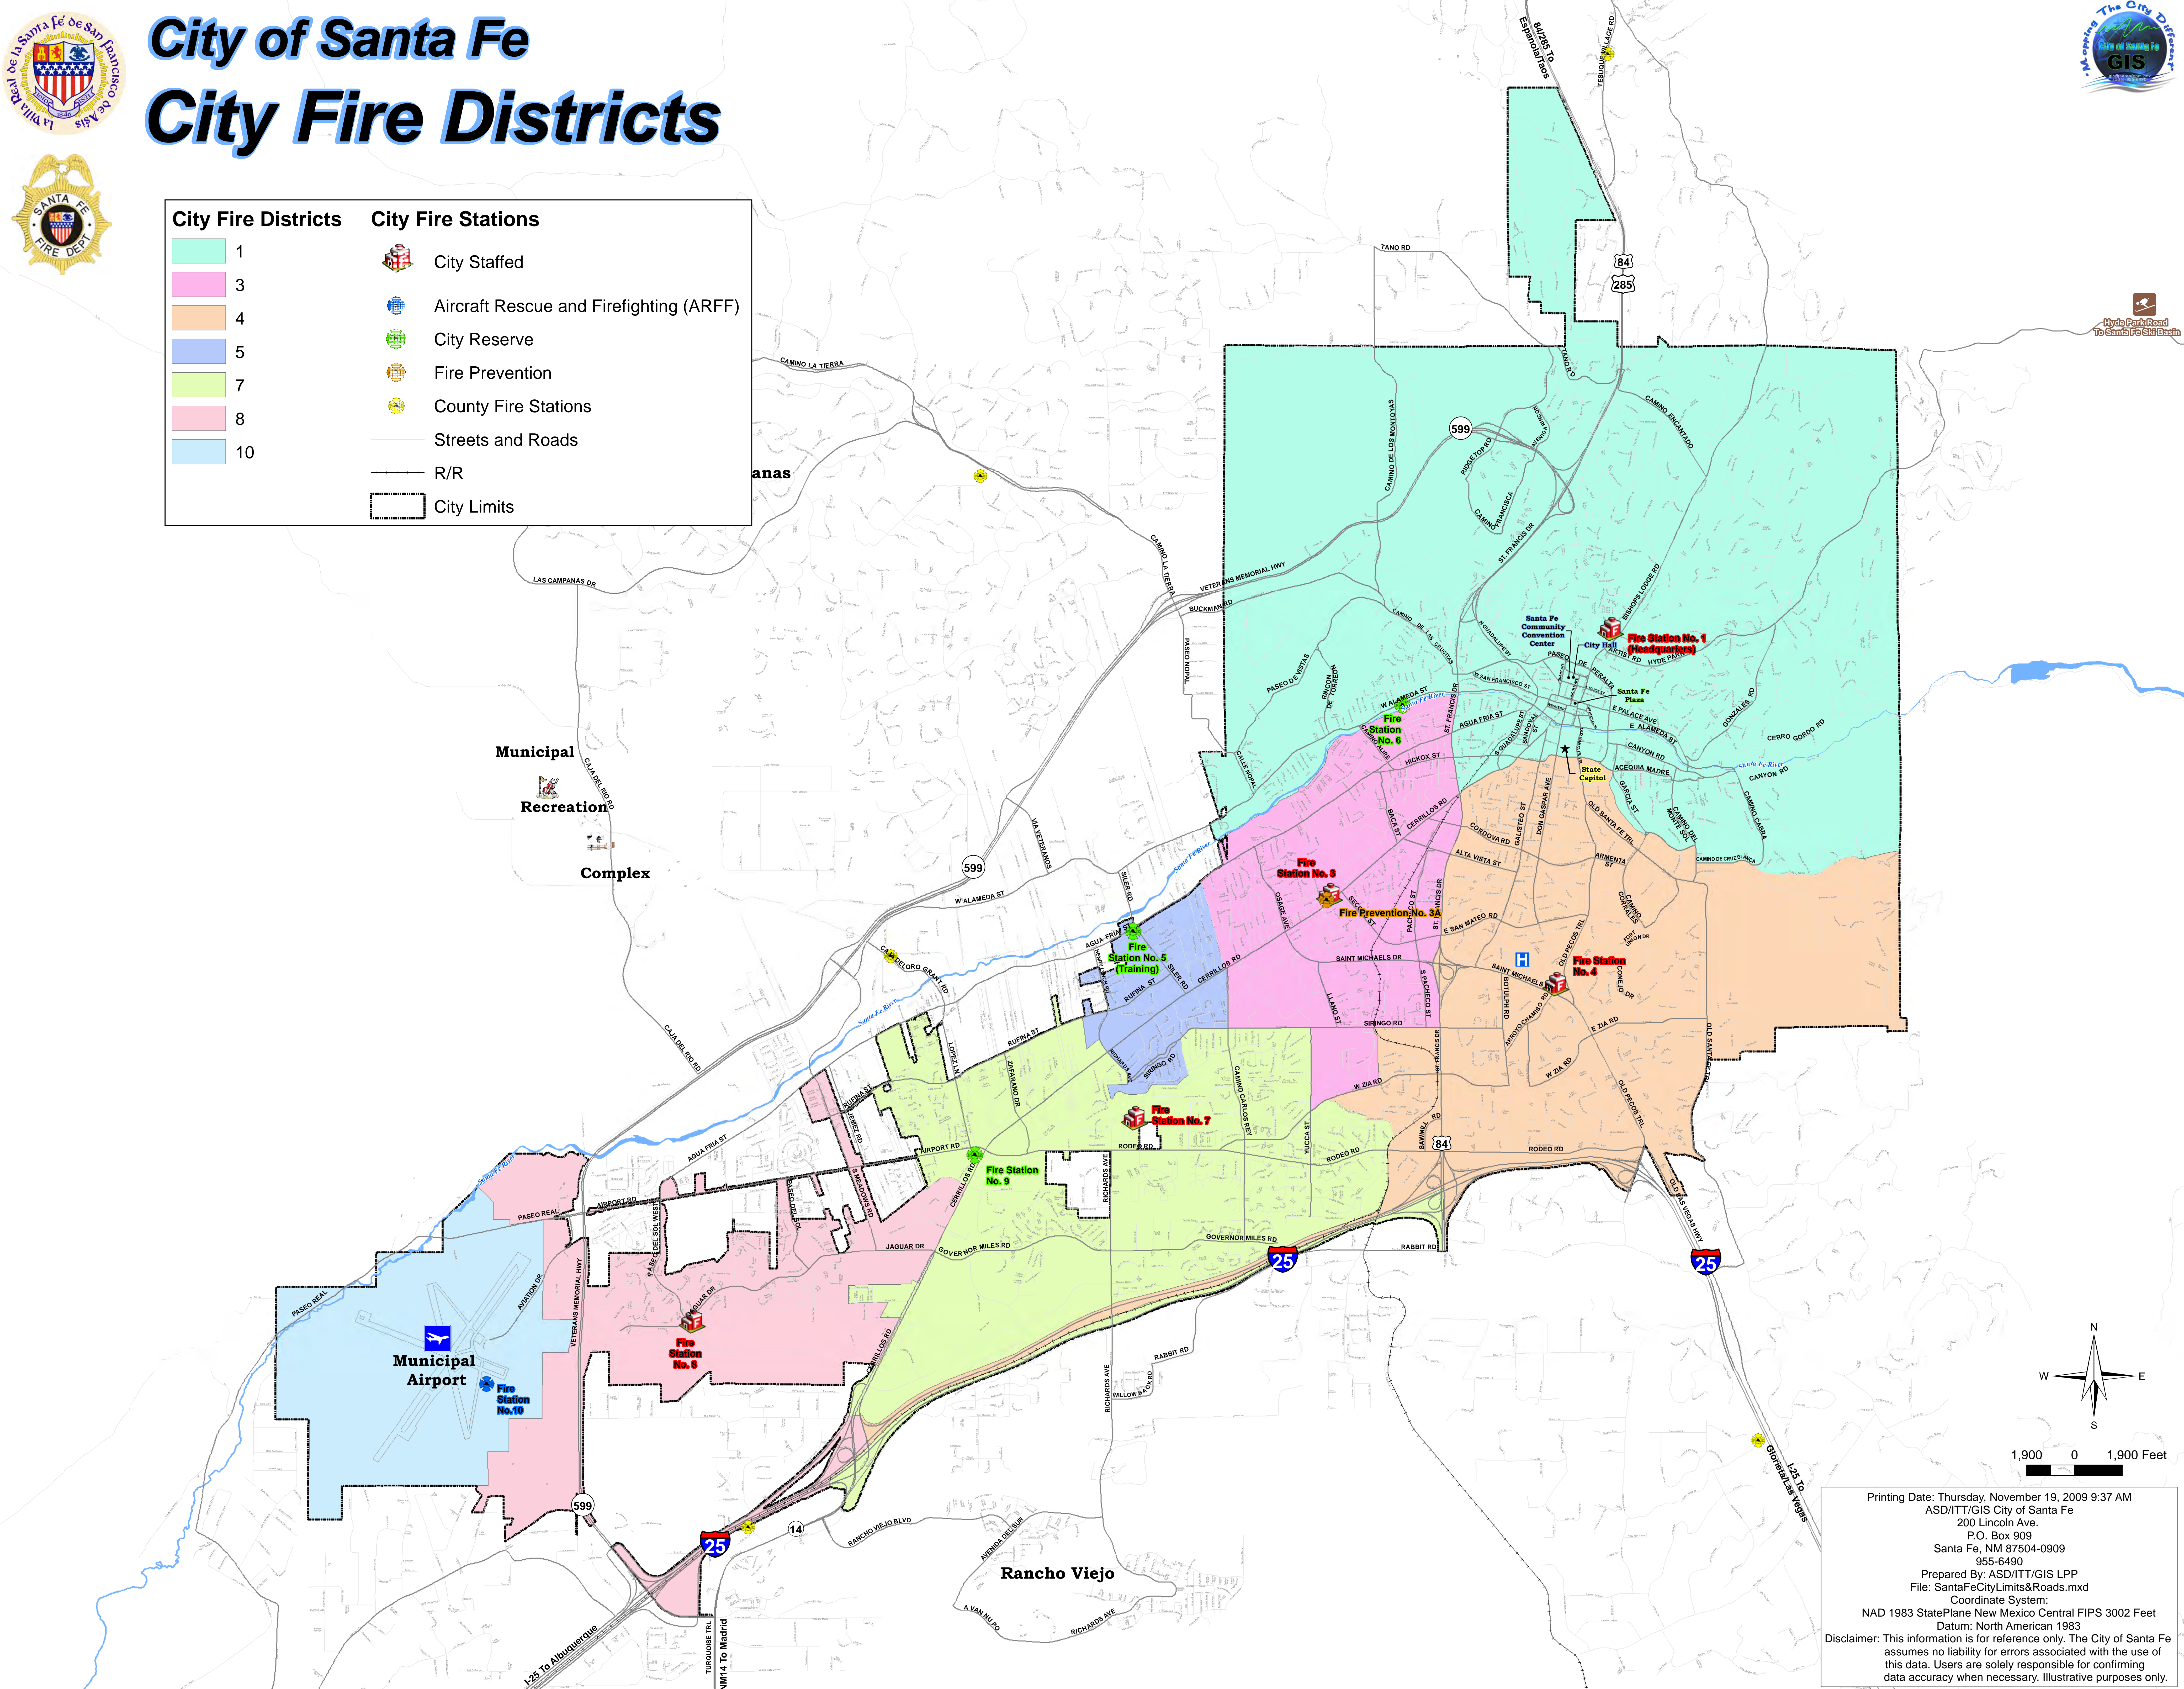

# City of Santa Fe City Fire Districts

City Fire Districts	City Fire Stations
1	City Staffed
3	Aircraft Rescue and Firefighting (ARFF)
4	City Reserve
5	Fire Prevention
7	County Fire Stations
8	Streets and Roads
10	R/R
	City Limits

1,900 0 1,900 Feet

Printing Date: Thursday, November 19, 2009 9:37 AM  
 ASD/ITT/GIS City of Santa Fe  
 200 Lincoln Ave.  
 P.O. Box 909  
 Santa Fe, NM 87504-0909  
 955-6490  
 Prepared By: ASD/ITT/GIS LPP  
 File: SantaFeCityLimits&Roads.mxd  
 Coordinate System:  
 NAD 1983 StatePlane New Mexico Central FIPS 3002 Feet  
 Datum: North American 1983  
 Disclaimer: This information is for reference only. The City of Santa Fe  
 assumes no liability for errors associated with the use of  
 this data. Users are solely responsible for confirming  
 data accuracy when necessary. Illustrative purposes only.