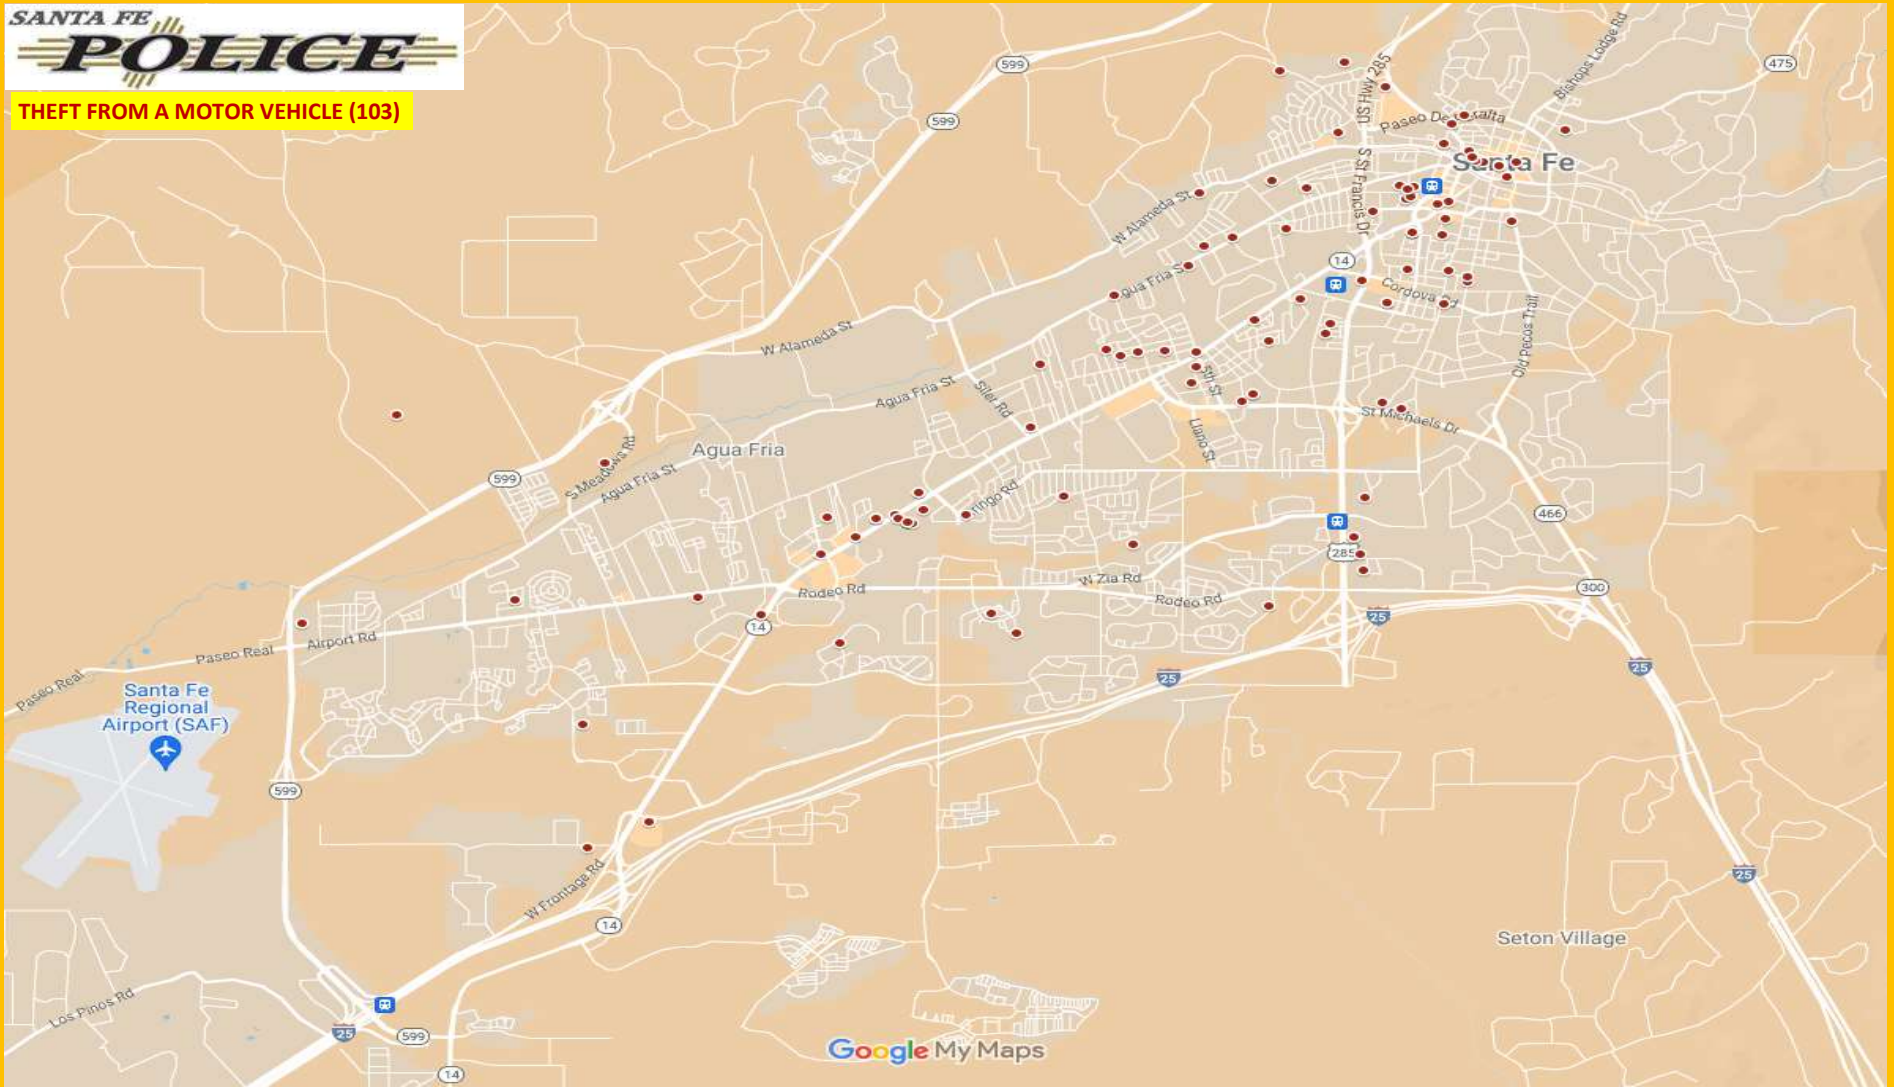

HOMICIDE (0)

SFPD CRIME MAPPING: JULY 2024

SEX OFFENSE (9)

SFPD CRIME MAPPING: JULY 2024

<https://www.google.com/maps/d/edit?mid=1NdoW4AycvJysJUzOmCTIVAyRlifCVs&usp=sharing>

ARSON (2)

SFPD CRIME MAPPING: JULY 2024

<https://www.google.com/maps/d/edit?mid=1Oj3PBpAh2EpPyfIgunhsPc7jVHKyr3k&usp=sharing>

ROBBERY (5)

SFPD CRIME MAPPING: JULY 2024

ASSAULT OFFENSES (182)

SFPD CRIME MAPPING: JULY 2024

<https://www.google.com/maps/d/edit?mid=1cw3RLfUqDoSXlzbvGAa8uHvqTierLmk&usp=sharing>

MOTOR VEHICLE THEFT (69)

SFPD CRIME MAPPING: JULY 2024

<https://www.google.com/maps/d/edit?mid=1oyHMMgAij5CFXwxQUck93PLegkyPTpg&usp=sharing>

THEFT FROM A MOTOR VEHICLE (103)

SFPD CRIME MAPPING: JULY 2024

<https://www.google.com/maps/d/edit?mid=1nfaK-PobfMQxqTfuf8SHyQATB9ayQNE&usp=sharing>

LARCENY (195)

Google My Maps