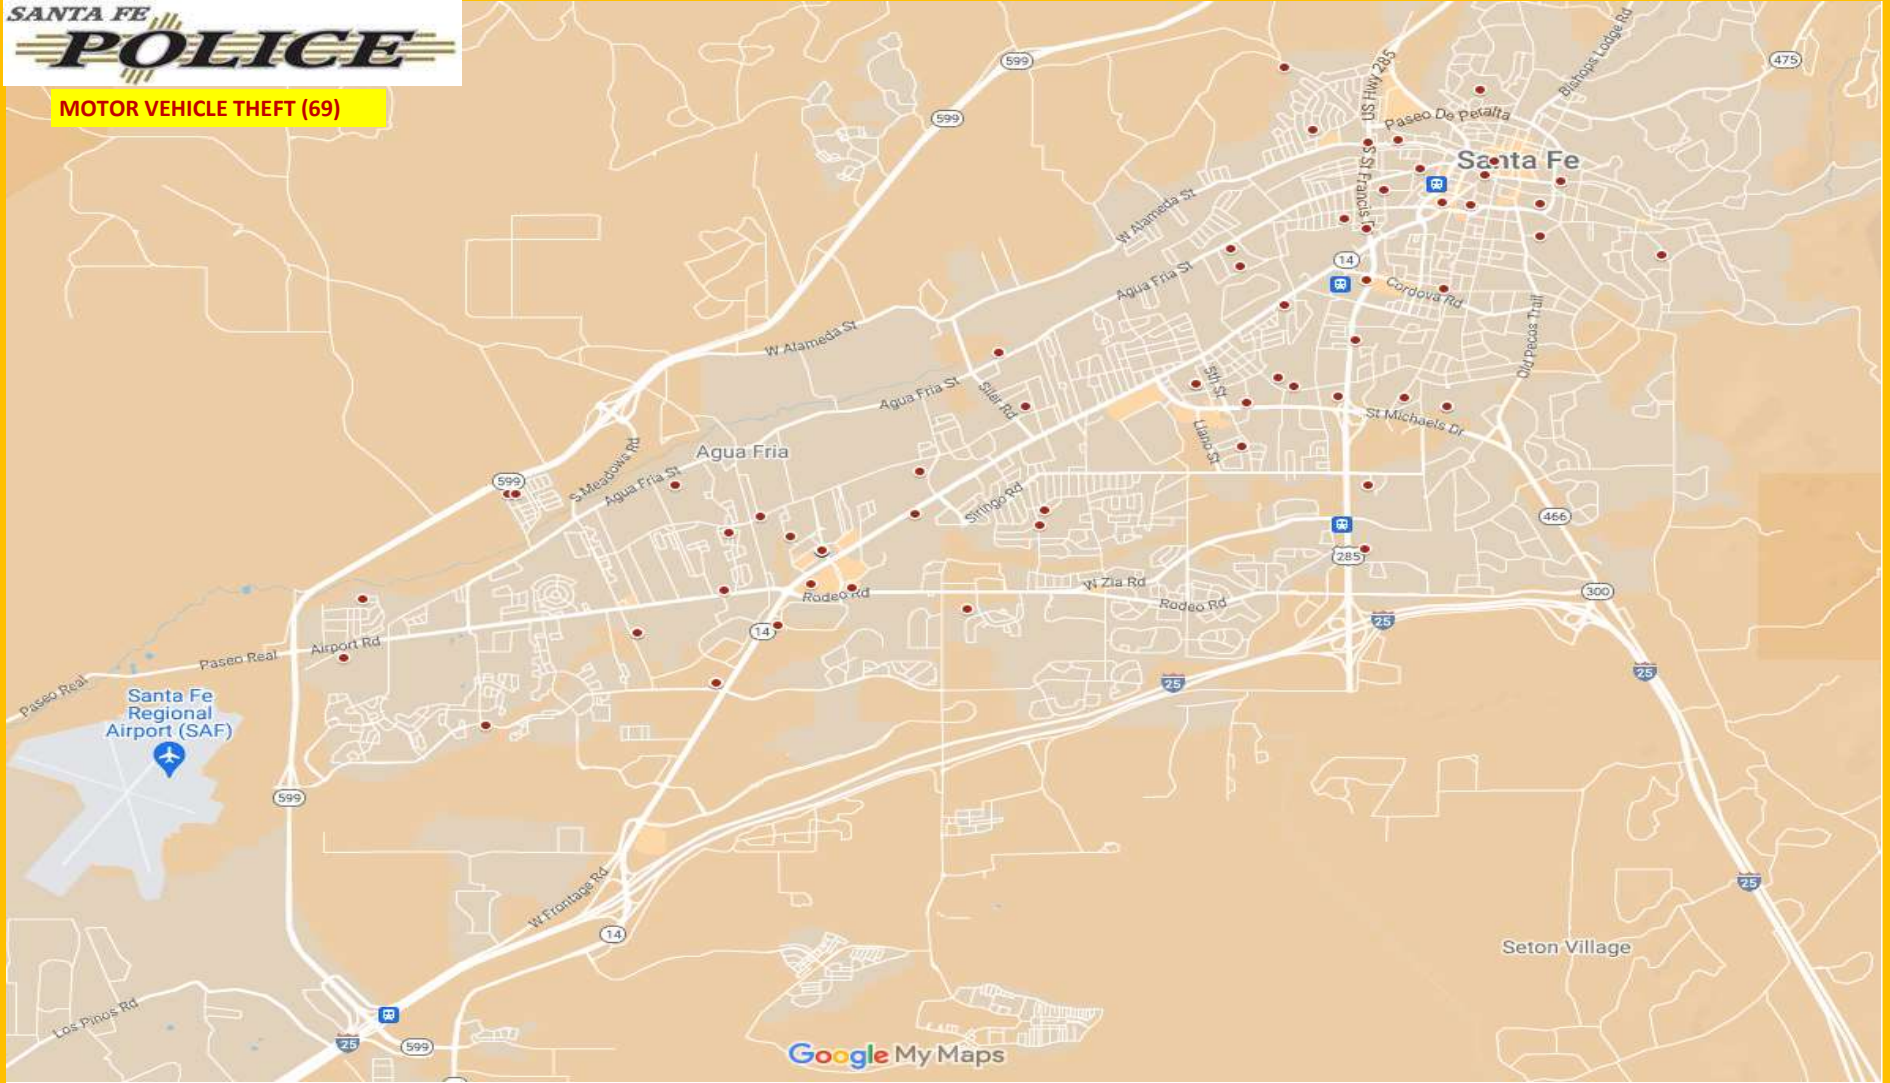

HOMICIDE (0)

SFPD CRIME MAPPING: JULY 2024

SEX OFFENSE (9)

SFPD CRIME MAPPING: JULY 2024

<https://www.google.com/maps/d/edit?mid=1NdoW4AycvJysJUzOmCTIVAyRlifCVs&usp=sharing>

ARSON (2)

SFPD CRIME MAPPING: JULY 2024

<https://www.google.com/maps/d/edit?mid=1Oj3PBpAh2EpPyfIgunhsPc7jVHKyr3k&usp=sharing>

ROBBERY (5)

SFPD CRIME MAPPING: JULY 2024

ASSAULT OFFENSES (182)

SFPD CRIME MAPPING: JULY 2024

<https://www.google.com/maps/d/edit?mid=1cw3RLfUqDoSXlzbvGAa8uHvqTierLmk&usp=sharing>

MOTOR VEHICLE THEFT (69)

SFPD CRIME MAPPING: JULY 2024

<https://www.google.com/maps/d/edit?mid=1oyHMMgAij5CFXwxQUck93PLegkyPTpg&usp=sharing>

THEFT FROM A MOTOR VEHICLE (103)

SFPD CRIME MAPPING: JULY 2024

<https://www.google.com/maps/d/edit?mid=1nfaK-PobfMQxqTfuf8SHyQATB9ayQNE&usp=sharing>

LARCENY (195)

Google My Maps