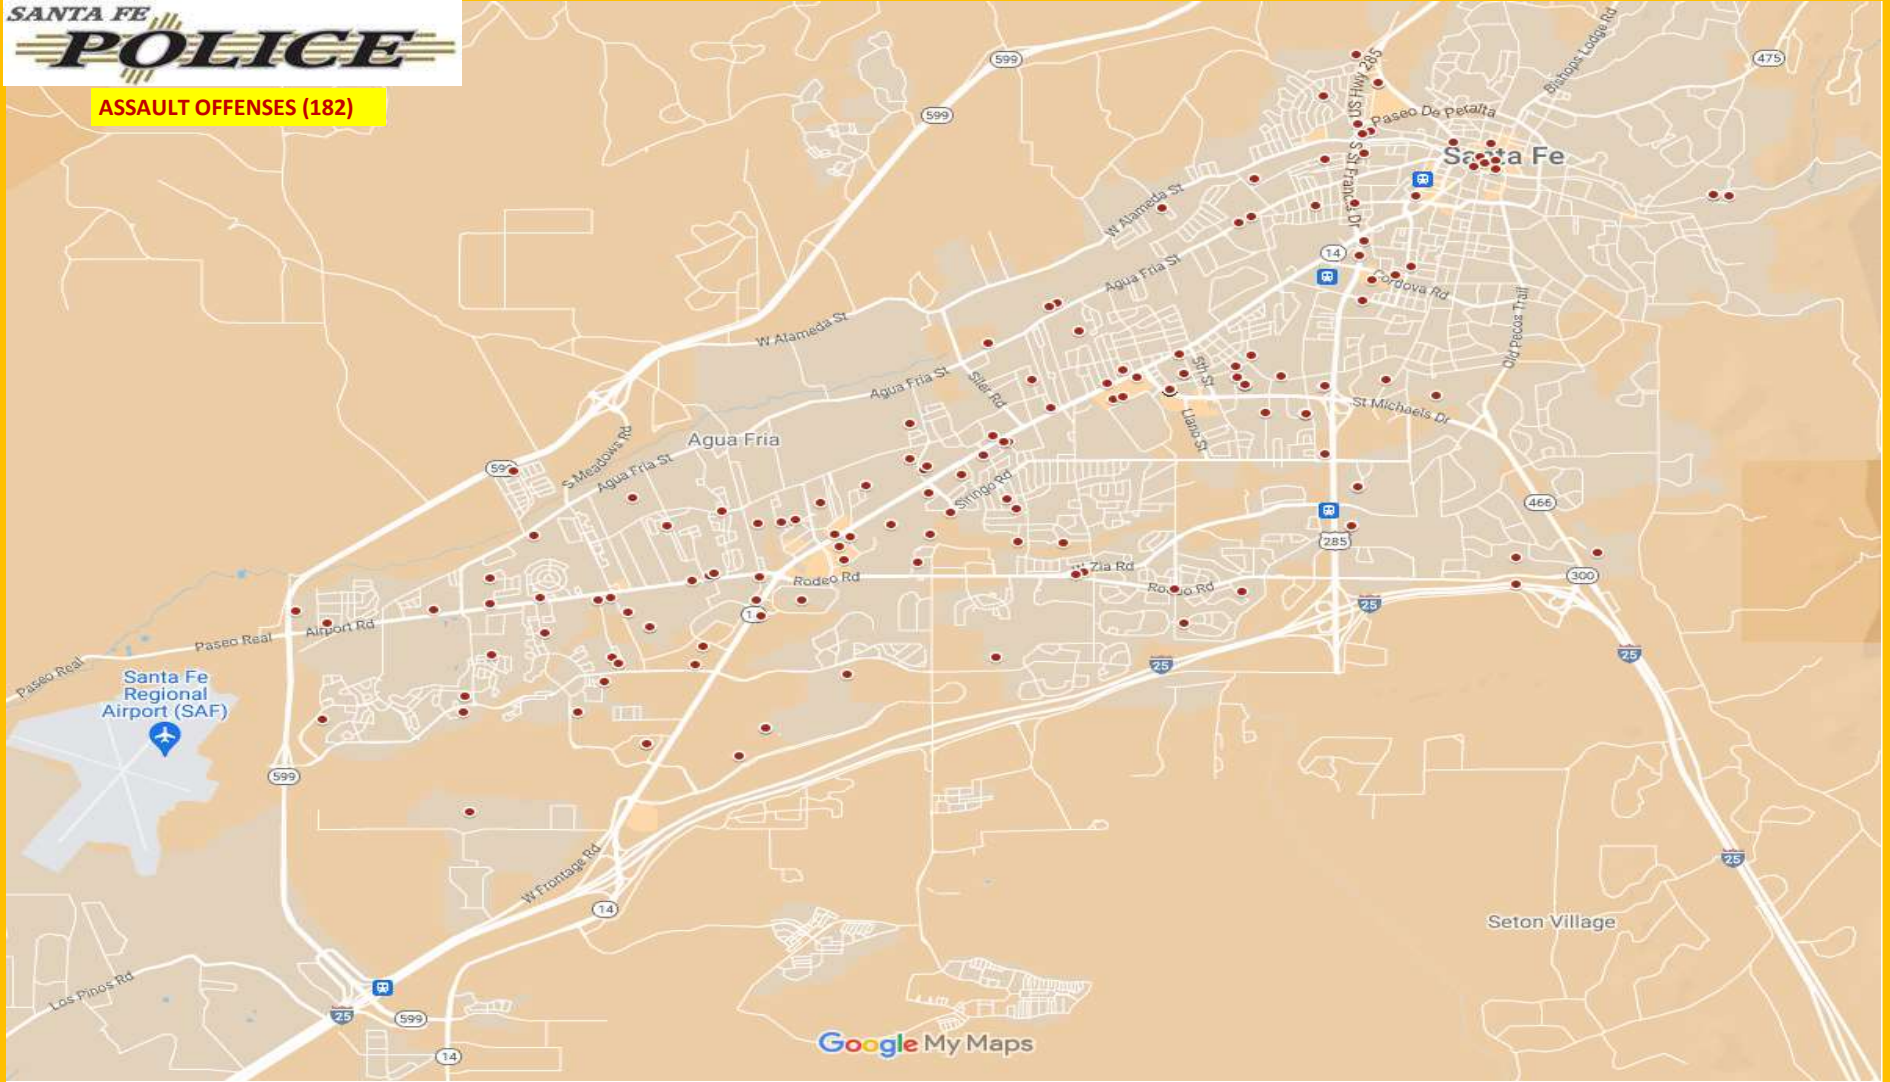

HOMICIDE (0)

SFPD CRIME MAPPING: JULY 2024

SEX OFFENSE (9)

SFPD CRIME MAPPING: JULY 2024

<https://www.google.com/maps/d/edit?mid=1NdoW4AycvJysJUzOmCTIVAyRlifCVs&usp=sharing>

ARSON (2)

SFPD CRIME MAPPING: JULY 2024

<https://www.google.com/maps/d/edit?mid=1Oj3PBpAh2EpPyfIgunhsPc7jVHKyr3k&usp=sharing>

ROBBERY (5)

SFPD CRIME MAPPING: JULY 2024

ASSAULT OFFENSES (182)

SFPD CRIME MAPPING: JULY 2024

<https://www.google.com/maps/d/edit?mid=1cw3RLfUqDoSXlzbvGAa8uHvqTierLmk&usp=sharing>

MOTOR VEHICLE THEFT (69)

SFPD CRIME MAPPING: JULY 2024

<https://www.google.com/maps/d/edit?mid=1oyHMMgAij5CFXwxQUck93PLegkyPTpg&usp=sharing>

THEFT FROM A MOTOR VEHICLE (103)

SFPD CRIME MAPPING: JULY 2024

<https://www.google.com/maps/d/edit?mid=1nfaK-PobfMQxqTfuf8SHyQATB9ayQNE&usp=sharing>

LARCENY (195)

Google My Maps