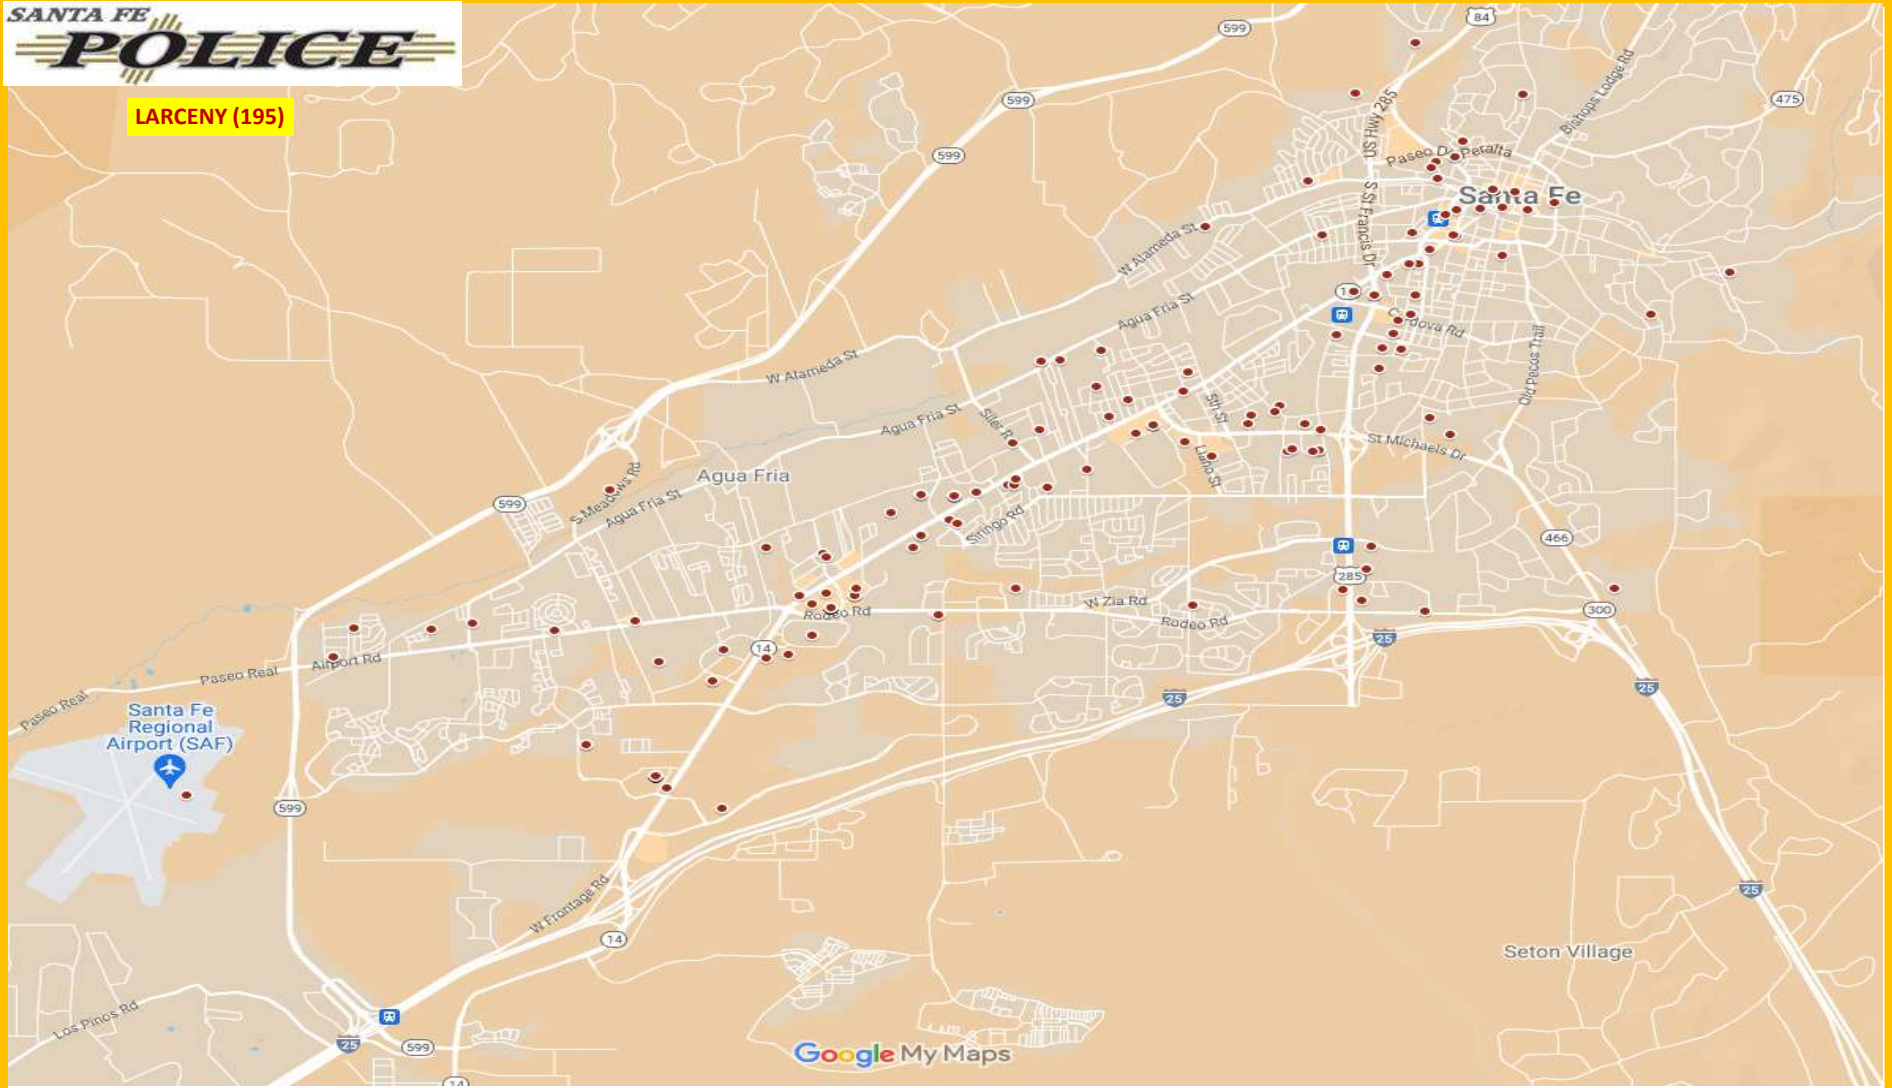

HOMICIDE (0)

SFPD CRIME MAPPING: JULY 2024

SEX OFFENSE (9)

SFPD CRIME MAPPING: JULY 2024

<https://www.google.com/maps/d/edit?mid=1NdoW4AycvJysJUzOmCTIVAyRlifCVs&usp=sharing>

ARSON (2)

SFPD CRIME MAPPING: JULY 2024

<https://www.google.com/maps/d/edit?mid=1Oj3PBpAh2EpPyfIgunhsPc7jVHKyr3k&usp=sharing>

ROBBERY (5)

SFPD CRIME MAPPING: JULY 2024

ASSAULT OFFENSES (182)

SFPD CRIME MAPPING: JULY 2024

<https://www.google.com/maps/d/edit?mid=1cw3RLfUqDoSXlzbvGAa8uHvqTierLmk&usp=sharing>

MOTOR VEHICLE THEFT (69)

SFPD CRIME MAPPING: JULY 2024

<https://www.google.com/maps/d/edit?mid=1oyHMMgAij5CFXwxQUck93PLegkyPTpg&usp=sharing>

THEFT FROM A MOTOR VEHICLE (103)

SFPD CRIME MAPPING: JULY 2024

<https://www.google.com/maps/d/edit?mid=1nfaK-PobfMQxqTfuf8SHyQATB9ayQNE&usp=sharing>

LARCENY (195)

Google My Maps