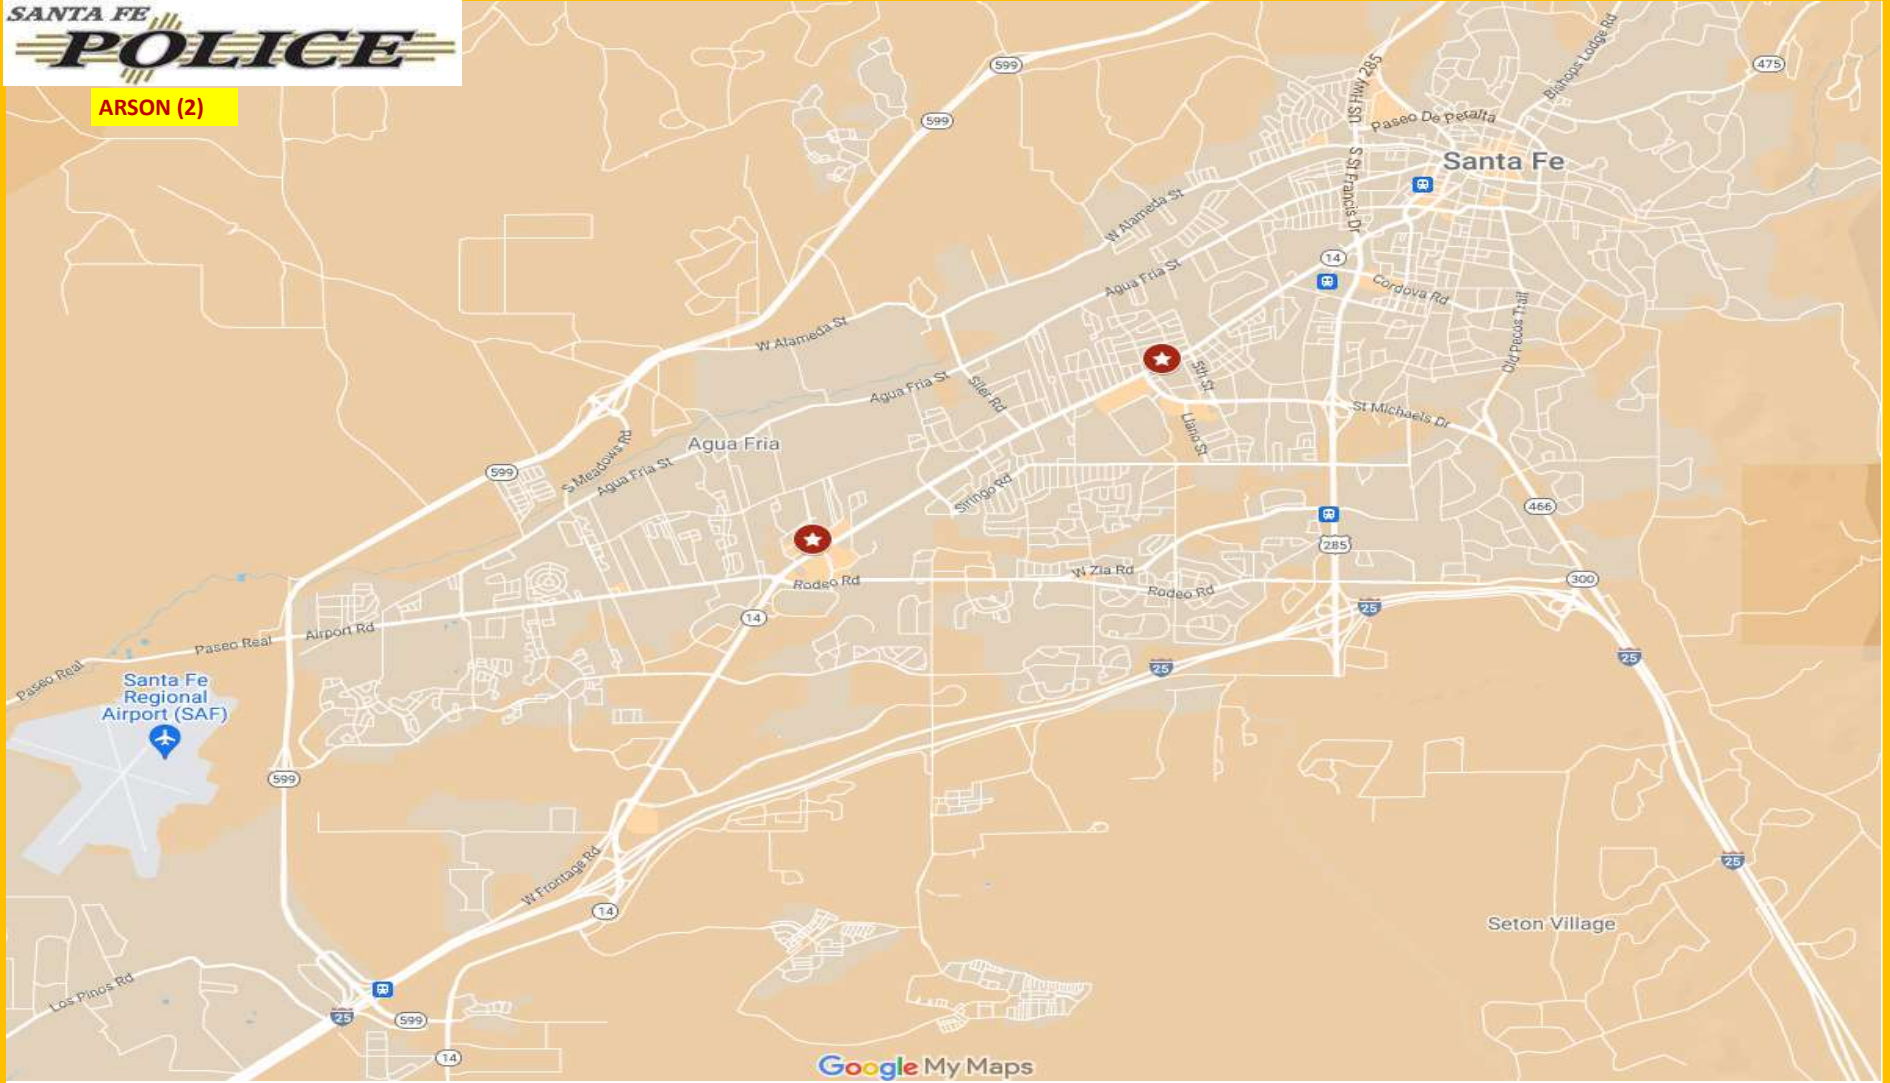

HOMICIDE (0)

SFPD CRIME MAPPING: JULY 2024

SEX OFFENSE (9)

SFPD CRIME MAPPING: JULY 2024

<https://www.google.com/maps/d/edit?mid=1NdoW4AycvJysJUzOmCTIVAyRlifCVs&usp=sharing>

ARSON (2)

SFPD CRIME MAPPING: JULY 2024

<https://www.google.com/maps/d/edit?mid=1Oj3PBpAh2EpPyfIgunhsPc7jVHKyr3k&usp=sharing>

ROBBERY (5)

SFPD CRIME MAPPING: JULY 2024

ASSAULT OFFENSES (182)

SFPD CRIME MAPPING: JULY 2024

<https://www.google.com/maps/d/edit?mid=1cw3RLfUqDoSXlzbvGAa8uHvqTierLmk&usp=sharing>

MOTOR VEHICLE THEFT (69)

SFPD CRIME MAPPING: JULY 2024

<https://www.google.com/maps/d/edit?mid=1oyHMMgAij5CFXwxQUck93PLegkyPTpg&usp=sharing>

THEFT FROM A MOTOR VEHICLE (103)

SFPD CRIME MAPPING: JULY 2024

<https://www.google.com/maps/d/edit?mid=1nfaK-PobfMQxqTfuf8SHyQATB9ayQNE&usp=sharing>

LARCENY (195)

Google My Maps