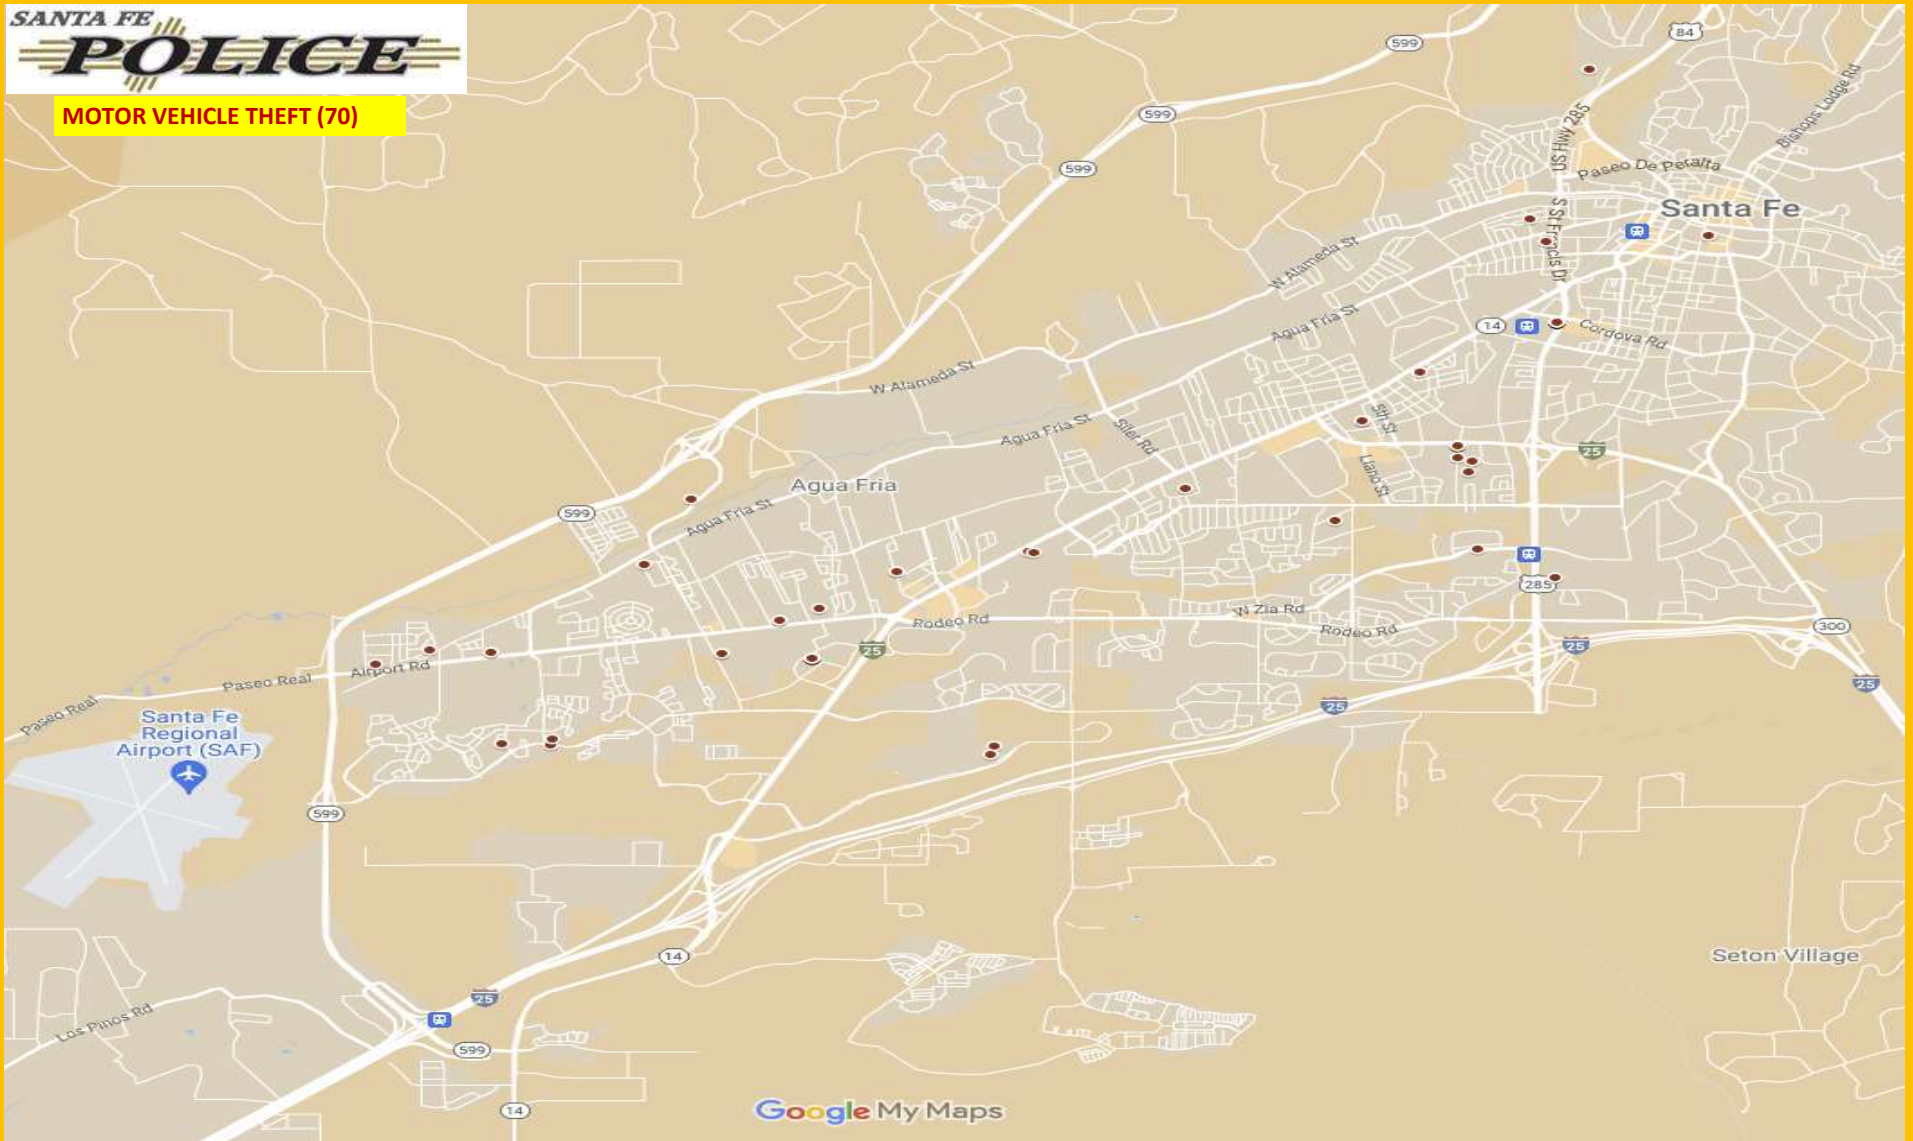

SFPD CRIME MAPPING: DECEMBER 2024

ATTEMPT HOMICIDE (1)

Google My Maps

SFPD CRIME MAPPING: DECEMBER 2024

SEX OFFENSE (5)

SFPD CRIME MAPPING: DECEMBER 2024

ARSON (4)

SFPD CRIME MAPPING: DECEMBER 2024

ROBBERY (12)

Google My Maps

SFPD CRIME MAPPING: DECEMBER 2024

ASSAULT OFFENSES (168)

SFPD CRIME MAPPING: DECEMBER 2024

BURGLARY (71)

SFPD CRIME MAPPING: DECEMBER 2024

MOTOR VEHICLE THEFT (70)

SFPD CRIME MAPPING: DECEMBER 2024

THEFT FROM A MOTOR VEHICLE (82)

SFPD CRIME MAPPING: DECEMBER 2024

LARCENY (192)