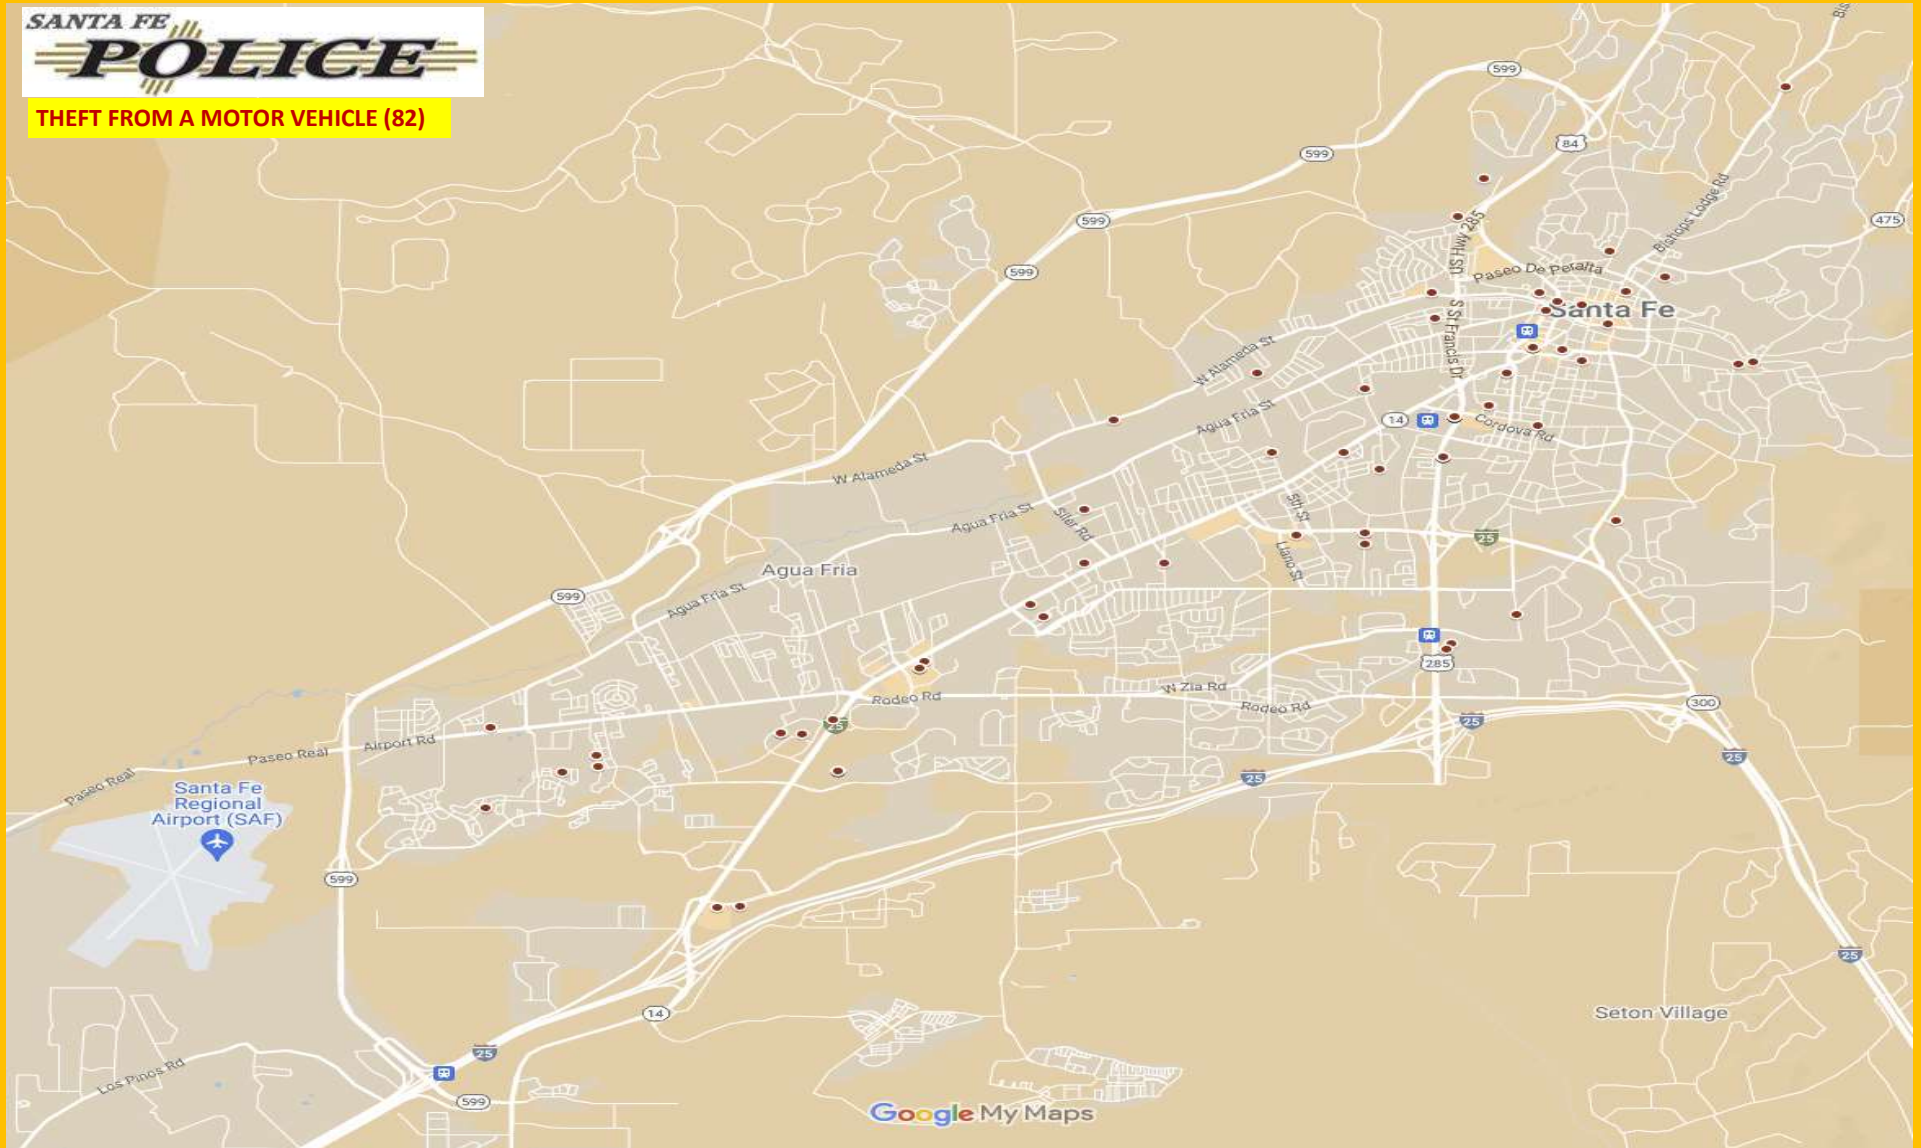

SFPD CRIME MAPPING: DECEMBER 2024

ATTEMPT HOMICIDE (1)

Google My Maps

SFPD CRIME MAPPING: DECEMBER 2024

SEX OFFENSE (5)

SFPD CRIME MAPPING: DECEMBER 2024

ARSON (4)

SFPD CRIME MAPPING: DECEMBER 2024

ROBBERY (12)

Google My Maps

SFPD CRIME MAPPING: DECEMBER 2024

ASSAULT OFFENSES (168)

SFPD CRIME MAPPING: DECEMBER 2024

BURGLARY (71)

SFPD CRIME MAPPING: DECEMBER 2024

MOTOR VEHICLE THEFT (70)

SFPD CRIME MAPPING: DECEMBER 2024

THEFT FROM A MOTOR VEHICLE (82)

SFPD CRIME MAPPING: DECEMBER 2024

LARCENY (192)