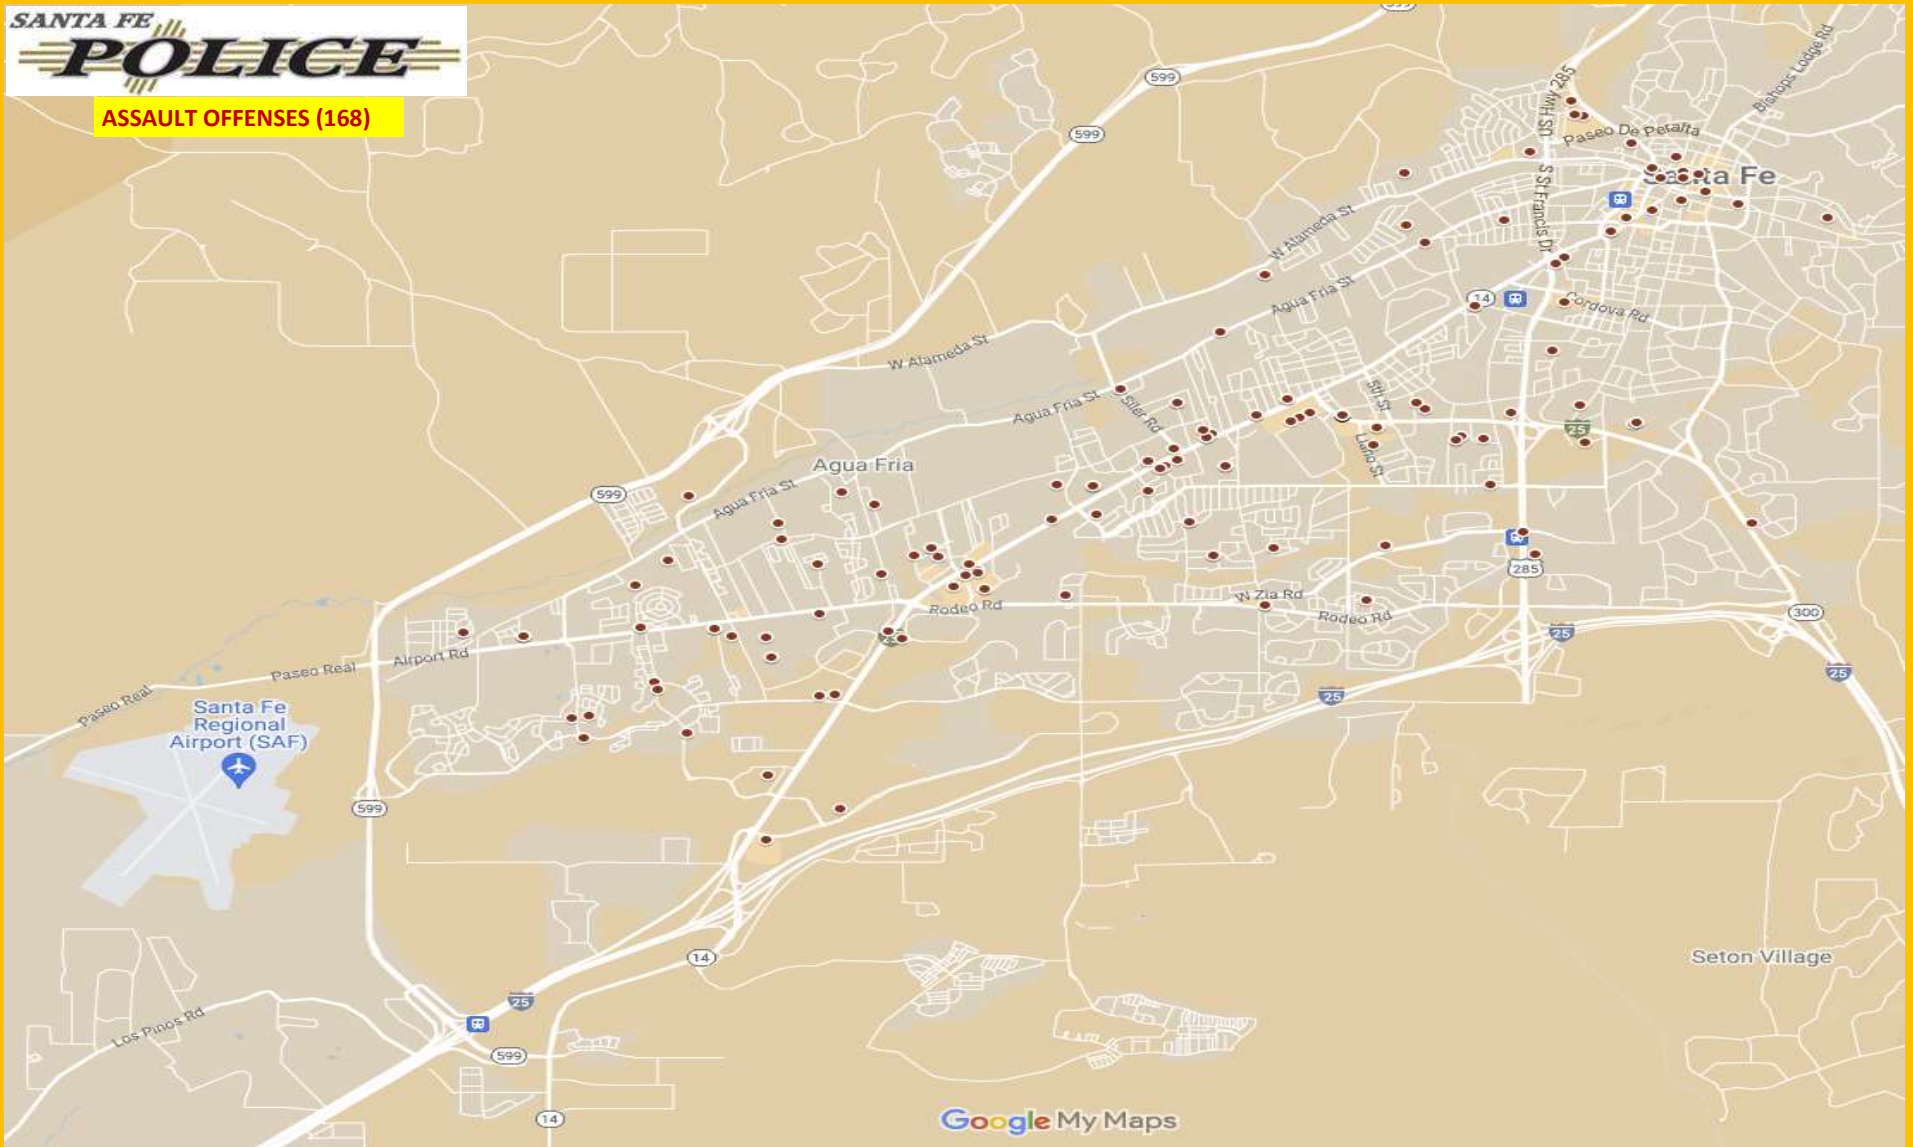

SFPD CRIME MAPPING: DECEMBER 2024

ATTEMPT HOMICIDE (1)

Google My Maps

SFPD CRIME MAPPING: DECEMBER 2024

SEX OFFENSE (5)

SFPD CRIME MAPPING: DECEMBER 2024

ARSON (4)

SFPD CRIME MAPPING: DECEMBER 2024

ROBBERY (12)

Google My Maps

SFPD CRIME MAPPING: DECEMBER 2024

ASSAULT OFFENSES (168)

SFPD CRIME MAPPING: DECEMBER 2024

BURGLARY (71)

SFPD CRIME MAPPING: DECEMBER 2024

MOTOR VEHICLE THEFT (70)

SFPD CRIME MAPPING: DECEMBER 2024

THEFT FROM A MOTOR VEHICLE (82)

SFPD CRIME MAPPING: DECEMBER 2024

LARCENY (192)