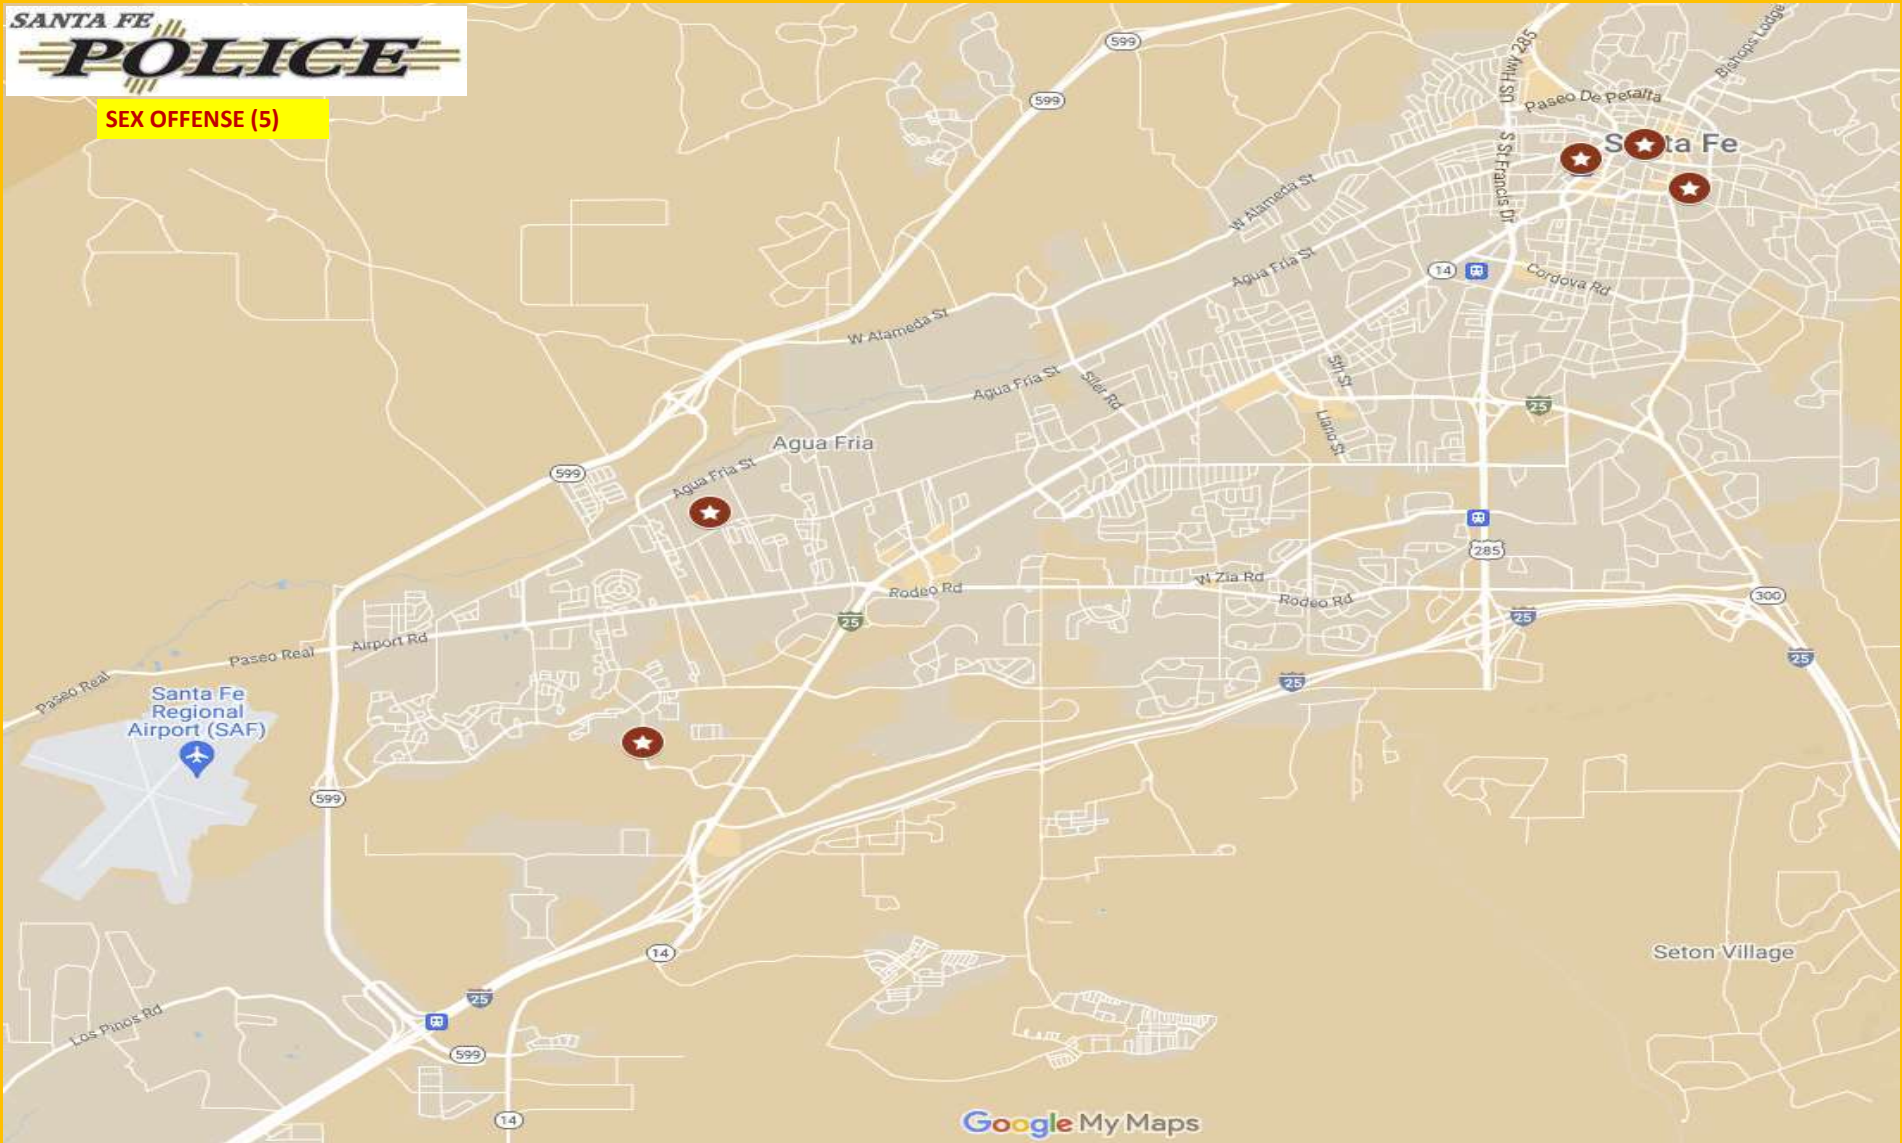

SFPD CRIME MAPPING: DECEMBER 2024

ATTEMPT HOMICIDE (1)

Google My Maps

SFPD CRIME MAPPING: DECEMBER 2024

SEX OFFENSE (5)

SFPD CRIME MAPPING: DECEMBER 2024

ARSON (4)

SFPD CRIME MAPPING: DECEMBER 2024

ROBBERY (12)

Google My Maps

SFPD CRIME MAPPING: DECEMBER 2024

ASSAULT OFFENSES (168)

SFPD CRIME MAPPING: DECEMBER 2024

BURGLARY (71)

SFPD CRIME MAPPING: DECEMBER 2024

MOTOR VEHICLE THEFT (70)

SFPD CRIME MAPPING: DECEMBER 2024

THEFT FROM A MOTOR VEHICLE (82)

SFPD CRIME MAPPING: DECEMBER 2024

LARCENY (192)