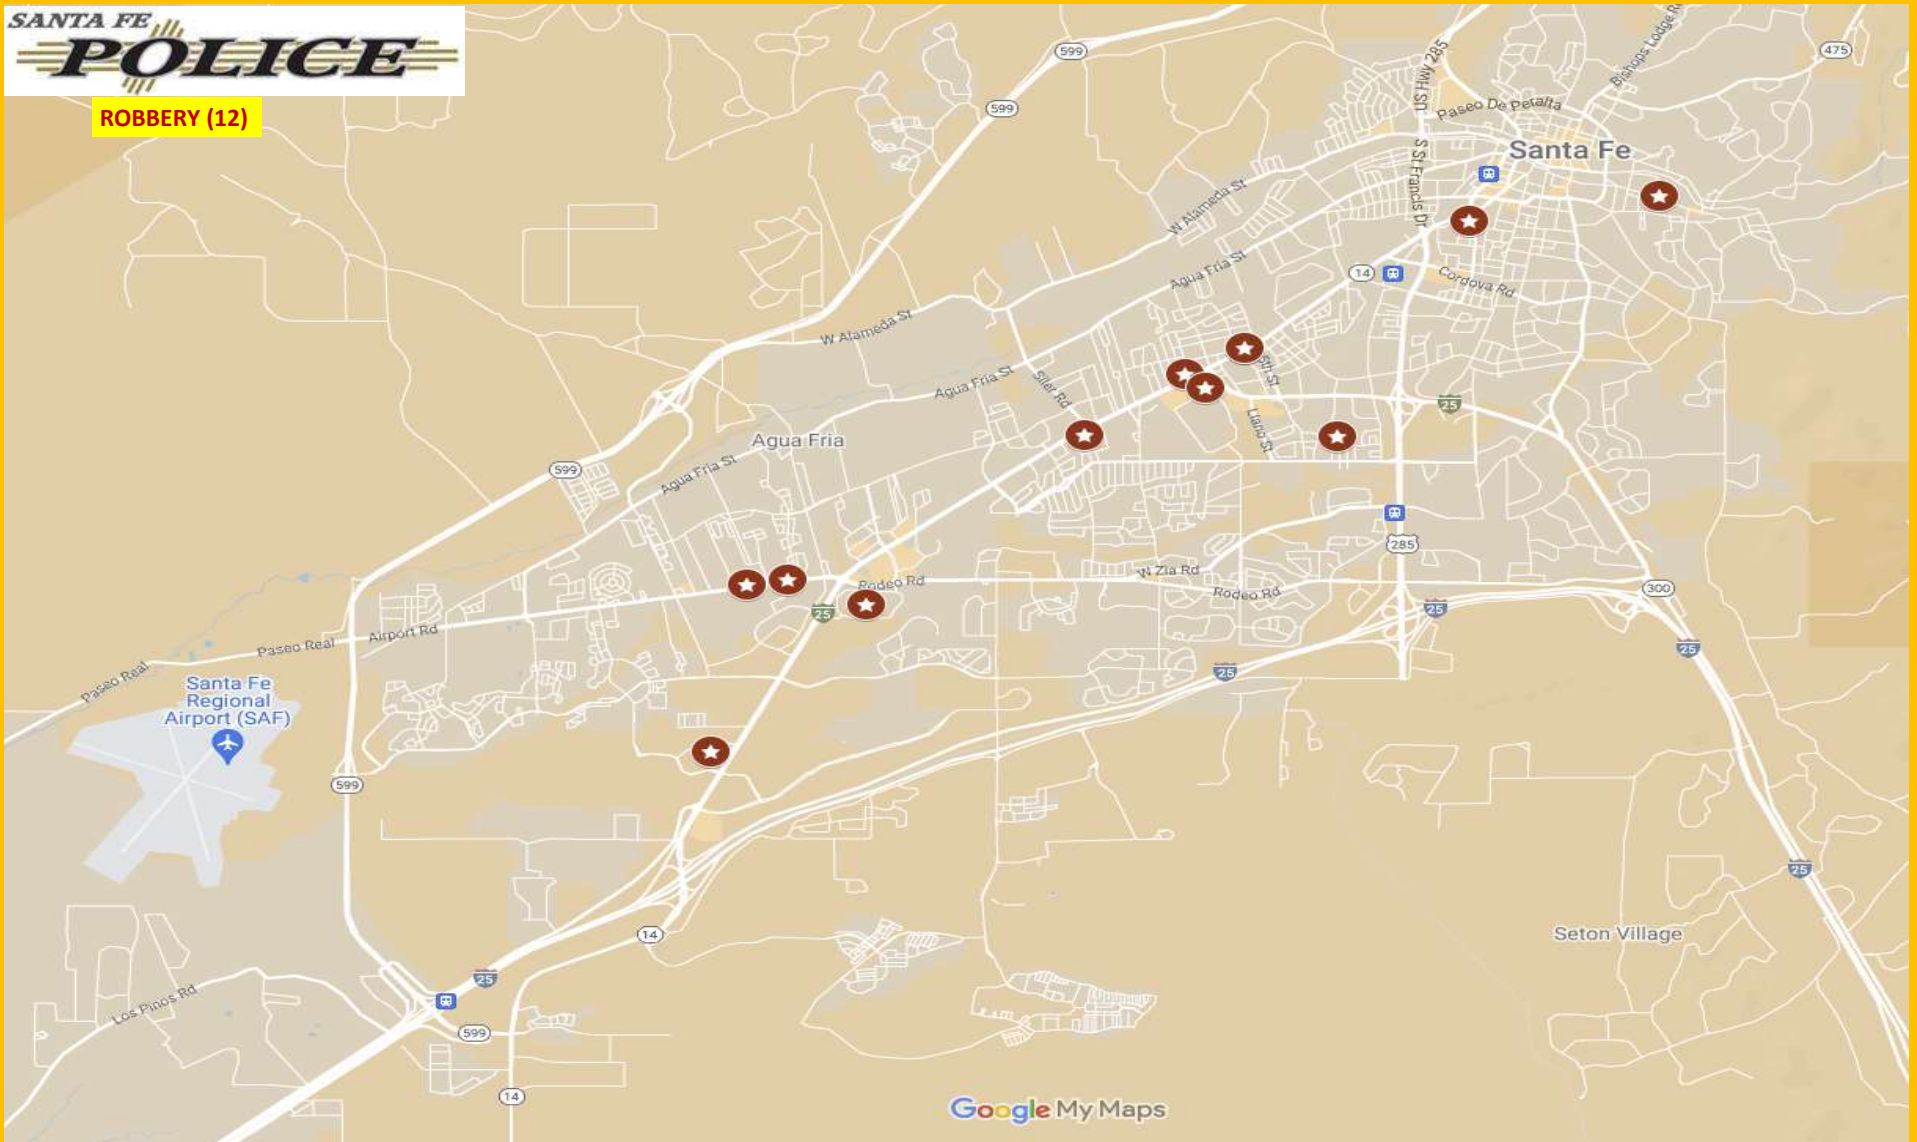

SFPD CRIME MAPPING: DECEMBER 2024

ATTEMPT HOMICIDE (1)

Google My Maps

SFPD CRIME MAPPING: DECEMBER 2024

SEX OFFENSE (5)

SFPD CRIME MAPPING: DECEMBER 2024

ARSON (4)

SFPD CRIME MAPPING: DECEMBER 2024

ROBBERY (12)

Google My Maps

SFPD CRIME MAPPING: DECEMBER 2024

ASSAULT OFFENSES (168)

SFPD CRIME MAPPING: DECEMBER 2024

BURGLARY (71)

SFPD CRIME MAPPING: DECEMBER 2024

MOTOR VEHICLE THEFT (70)

SFPD CRIME MAPPING: DECEMBER 2024

THEFT FROM A MOTOR VEHICLE (82)

SFPD CRIME MAPPING: DECEMBER 2024

LARCENY (192)