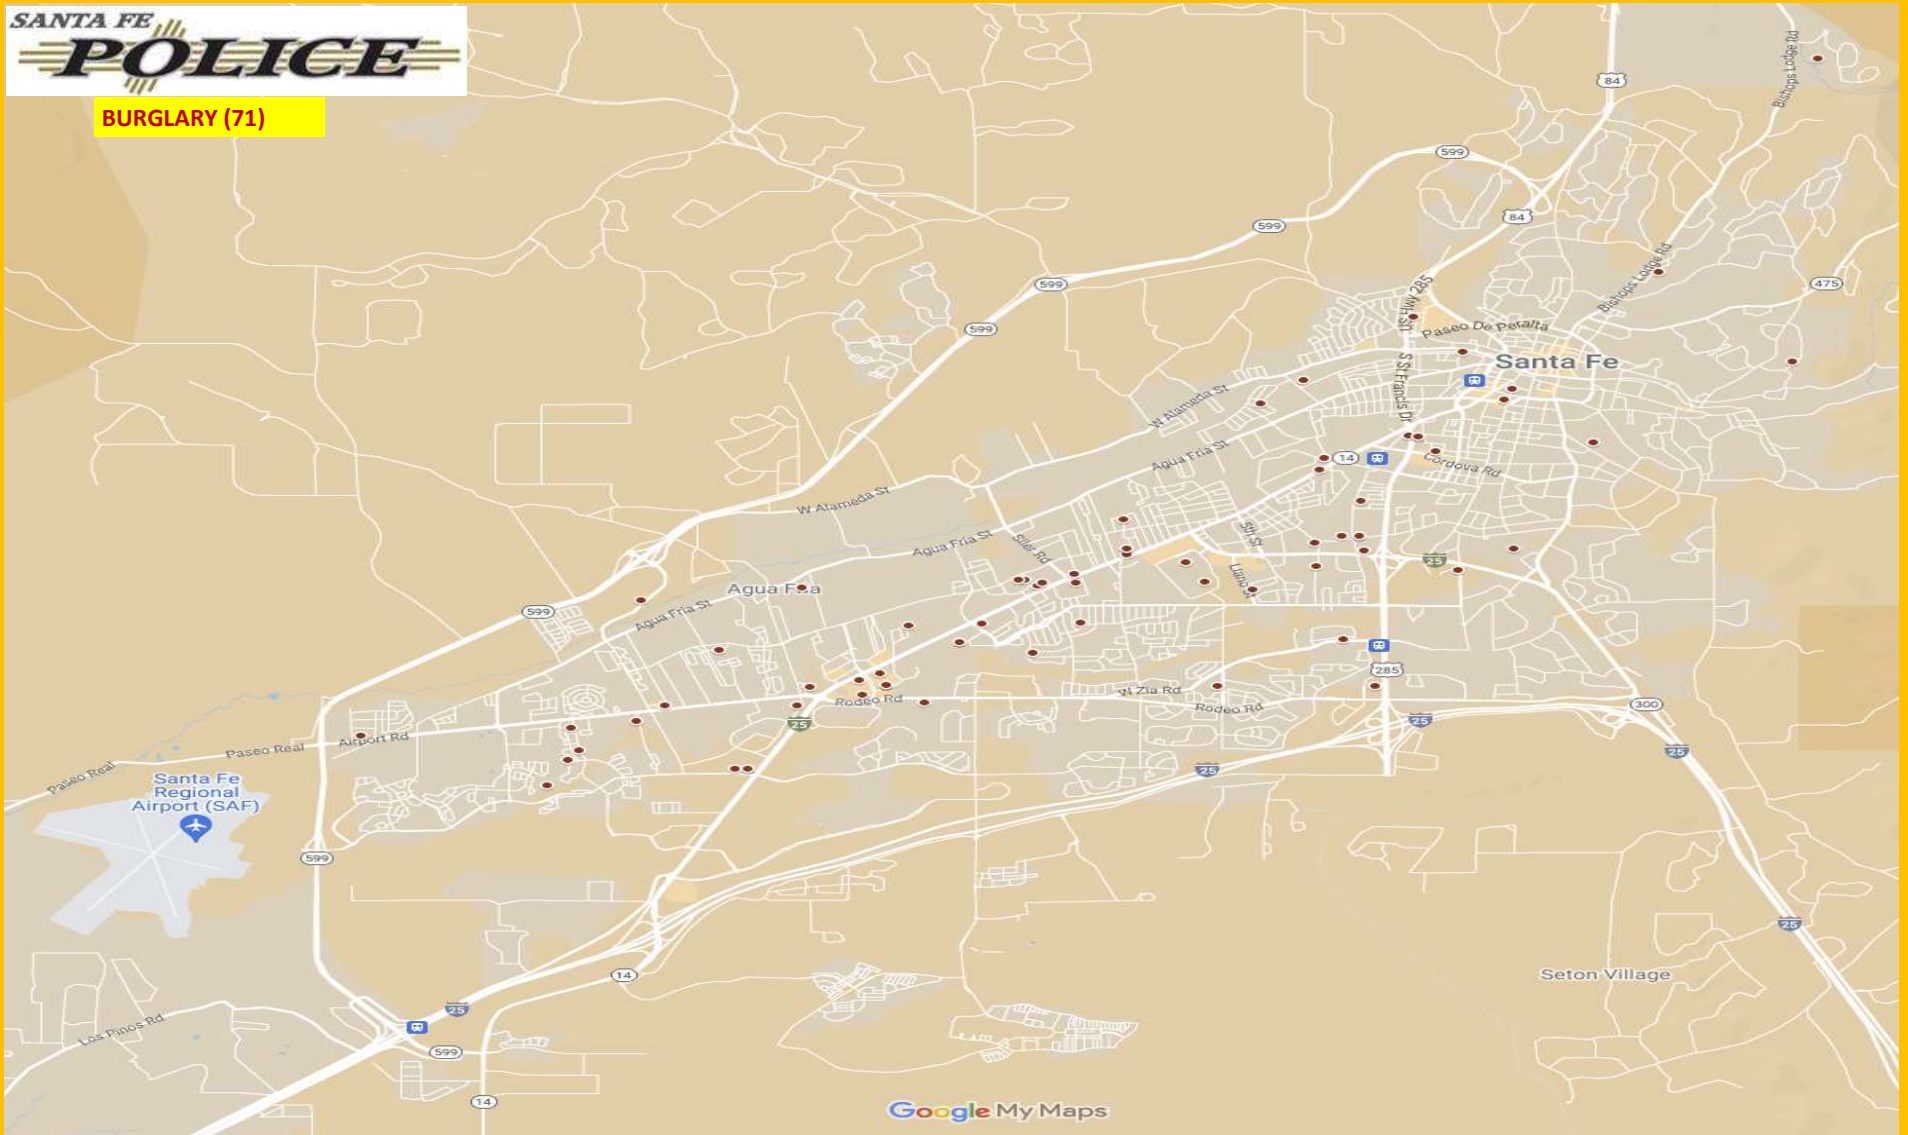

SFPD CRIME MAPPING: DECEMBER 2024

ATTEMPT HOMICIDE (1)

Google My Maps

SFPD CRIME MAPPING: DECEMBER 2024

SEX OFFENSE (5)

SFPD CRIME MAPPING: DECEMBER 2024

ARSON (4)

SFPD CRIME MAPPING: DECEMBER 2024

ROBBERY (12)

Google My Maps

SFPD CRIME MAPPING: DECEMBER 2024

ASSAULT OFFENSES (168)

SFPD CRIME MAPPING: DECEMBER 2024

BURGLARY (71)

SFPD CRIME MAPPING: DECEMBER 2024

MOTOR VEHICLE THEFT (70)

SFPD CRIME MAPPING: DECEMBER 2024

THEFT FROM A MOTOR VEHICLE (82)

SFPD CRIME MAPPING: DECEMBER 2024

LARCENY (192)