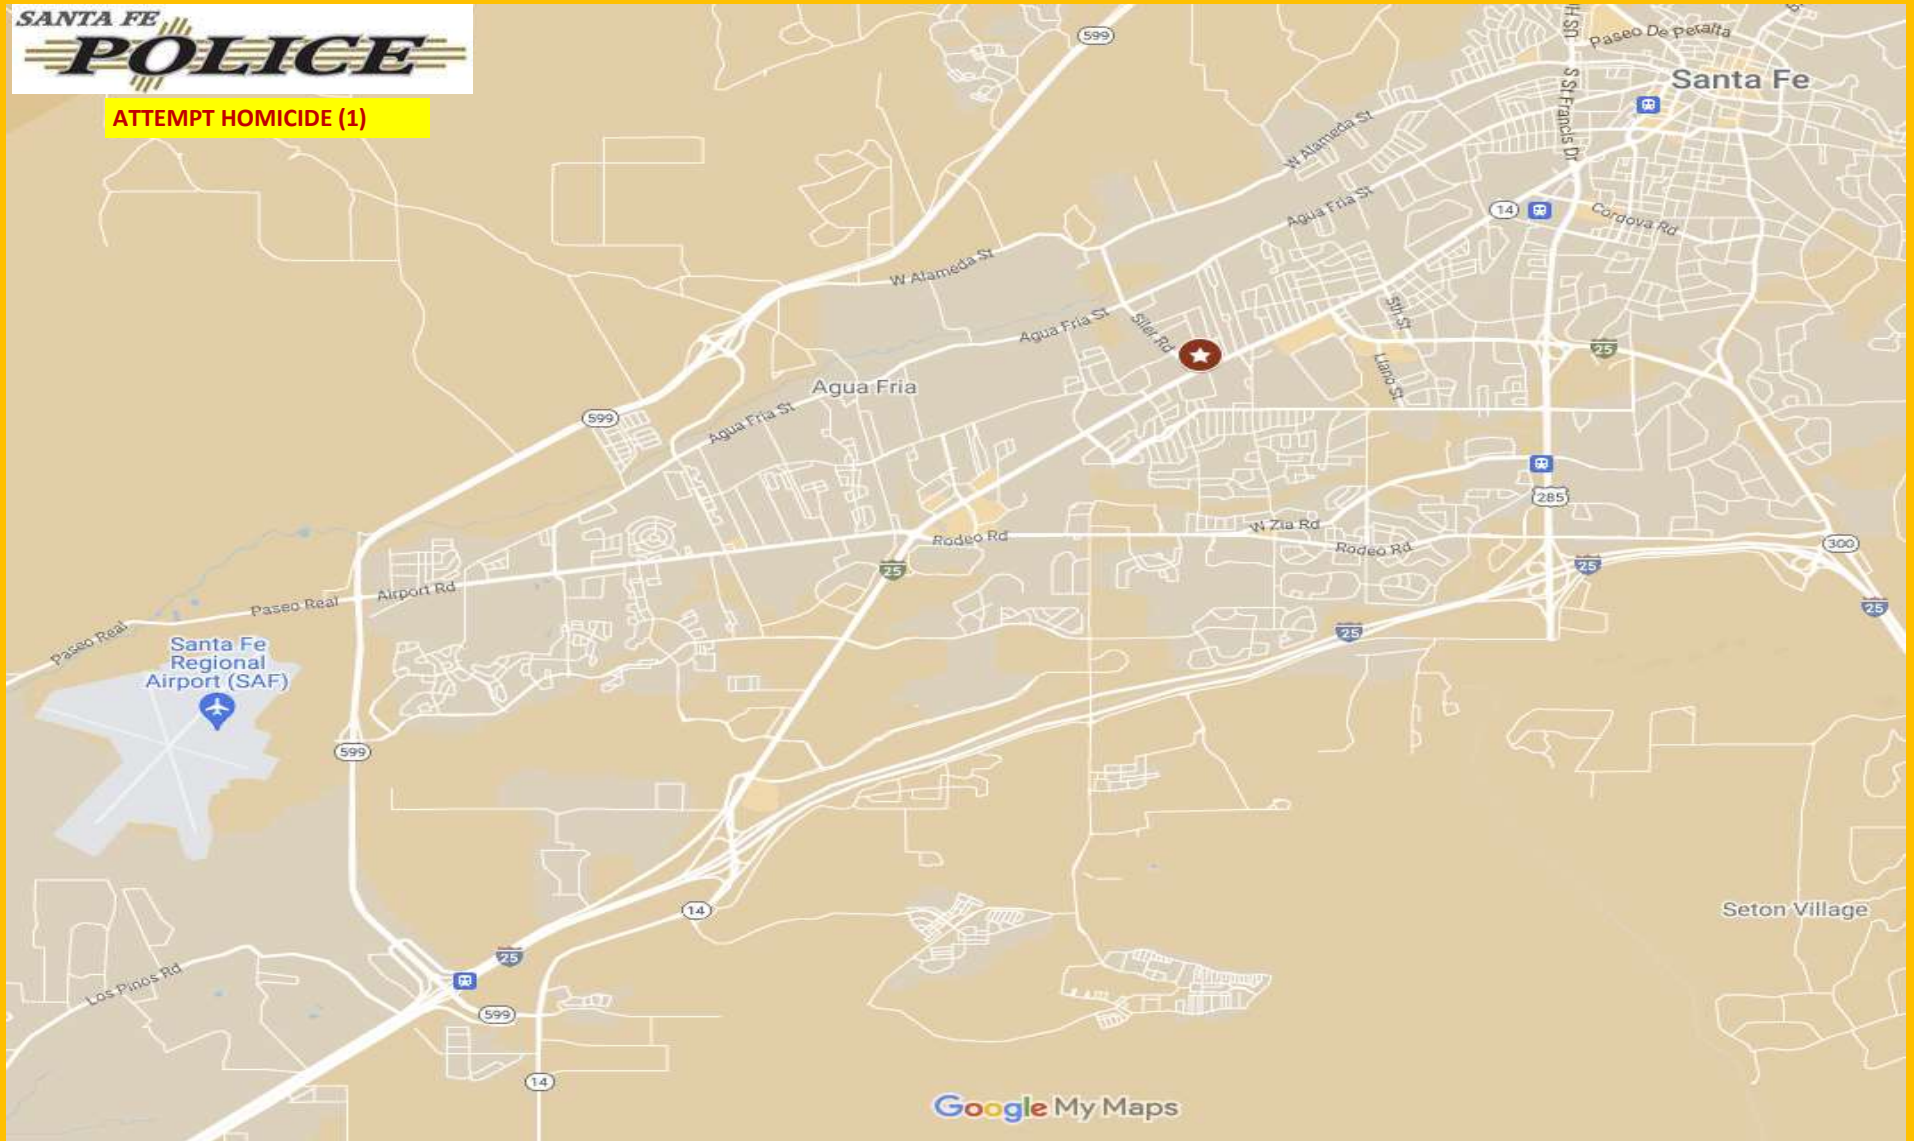

SFPD CRIME MAPPING: DECEMBER 2024

ATTEMPT HOMICIDE (1)

Google My Maps

SFPD CRIME MAPPING: DECEMBER 2024

SEX OFFENSE (5)

SFPD CRIME MAPPING: DECEMBER 2024

ARSON (4)

SFPD CRIME MAPPING: DECEMBER 2024

ROBBERY (12)

Google My Maps

SFPD CRIME MAPPING: DECEMBER 2024

ASSAULT OFFENSES (168)

SFPD CRIME MAPPING: DECEMBER 2024

BURGLARY (71)

SFPD CRIME MAPPING: DECEMBER 2024

MOTOR VEHICLE THEFT (70)

SFPD CRIME MAPPING: DECEMBER 2024

THEFT FROM A MOTOR VEHICLE (82)

SFPD CRIME MAPPING: DECEMBER 2024

LARCENY (192)