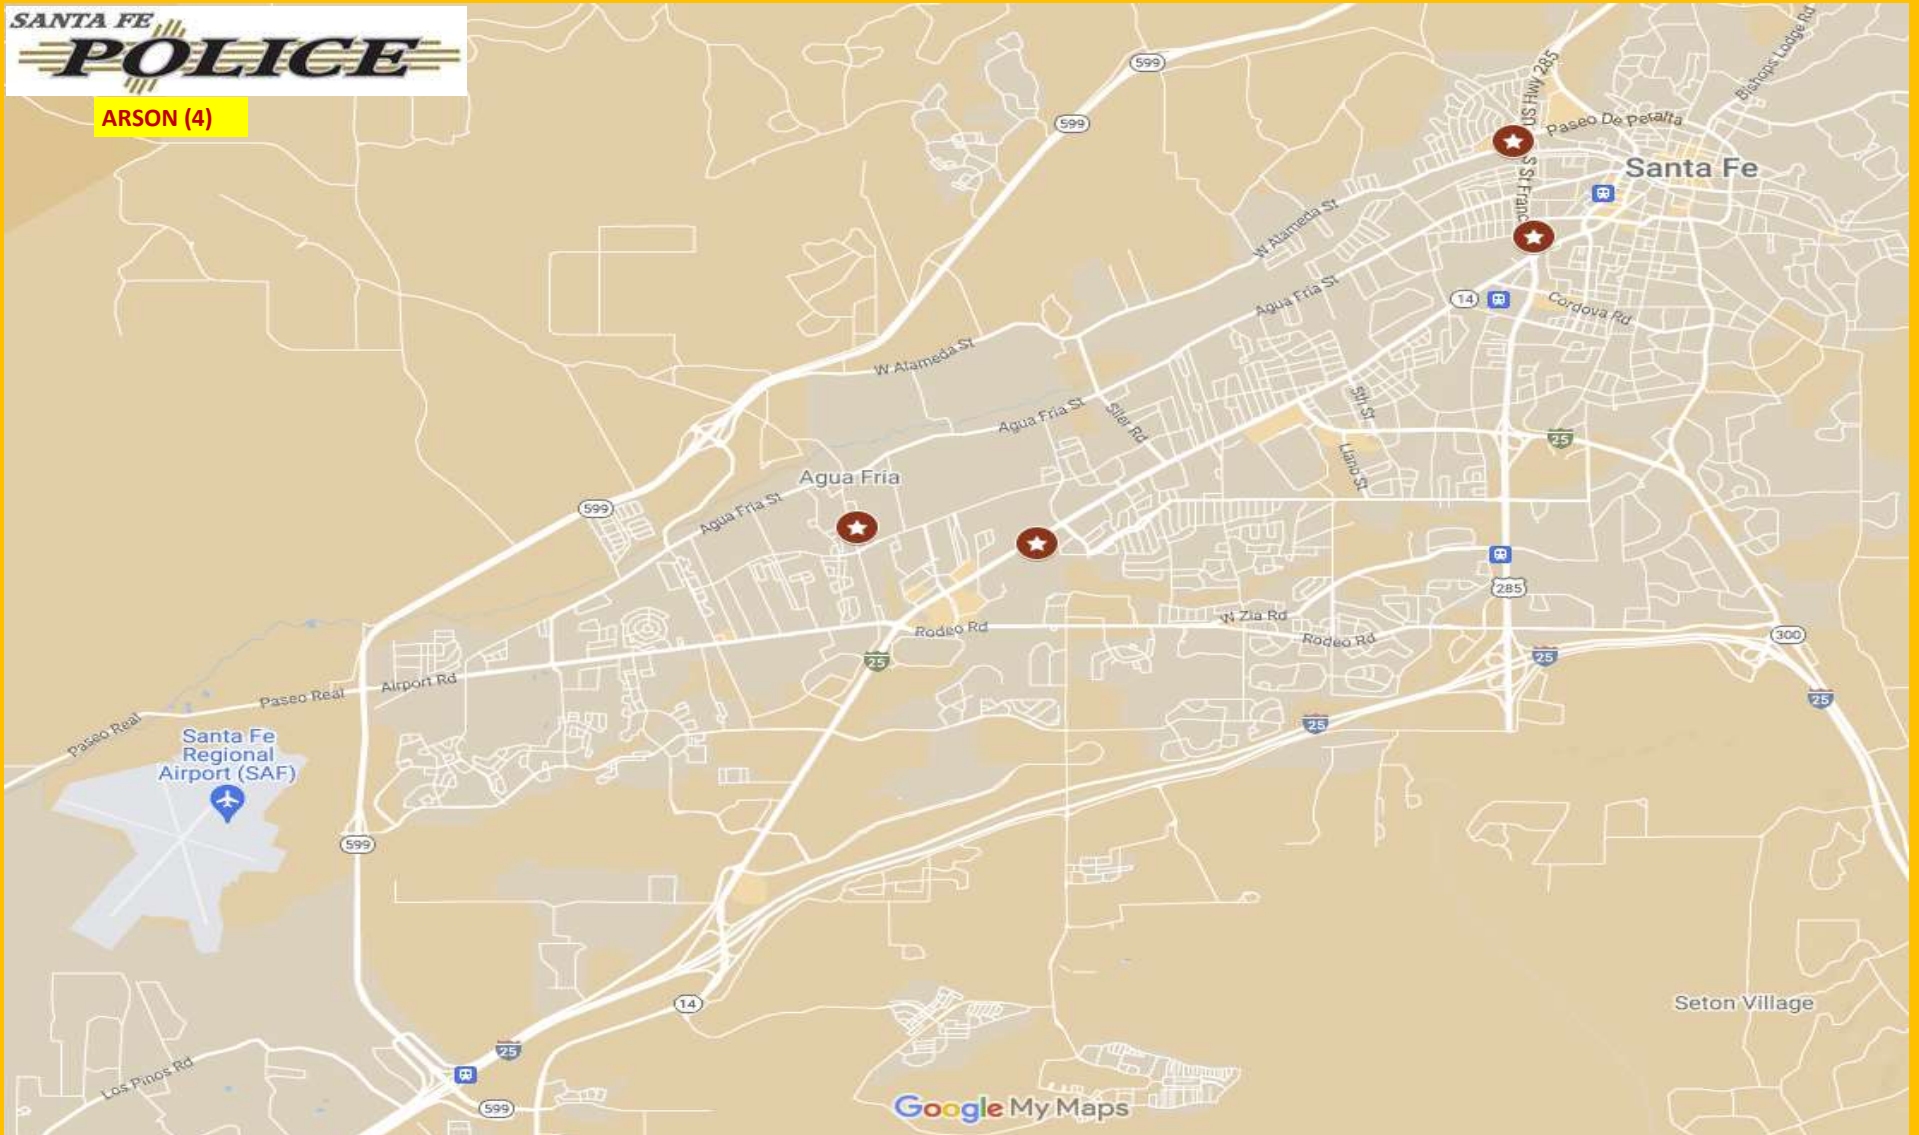

SFPD CRIME MAPPING: DECEMBER 2024

ATTEMPT HOMICIDE (1)

Google My Maps

SFPD CRIME MAPPING: DECEMBER 2024

SEX OFFENSE (5)

SFPD CRIME MAPPING: DECEMBER 2024

ARSON (4)

SFPD CRIME MAPPING: DECEMBER 2024

ROBBERY (12)

Google My Maps

SFPD CRIME MAPPING: DECEMBER 2024

ASSAULT OFFENSES (168)

SFPD CRIME MAPPING: DECEMBER 2024

BURGLARY (71)

SFPD CRIME MAPPING: DECEMBER 2024

MOTOR VEHICLE THEFT (70)

SFPD CRIME MAPPING: DECEMBER 2024

THEFT FROM A MOTOR VEHICLE (82)

SFPD CRIME MAPPING: DECEMBER 2024

LARCENY (192)