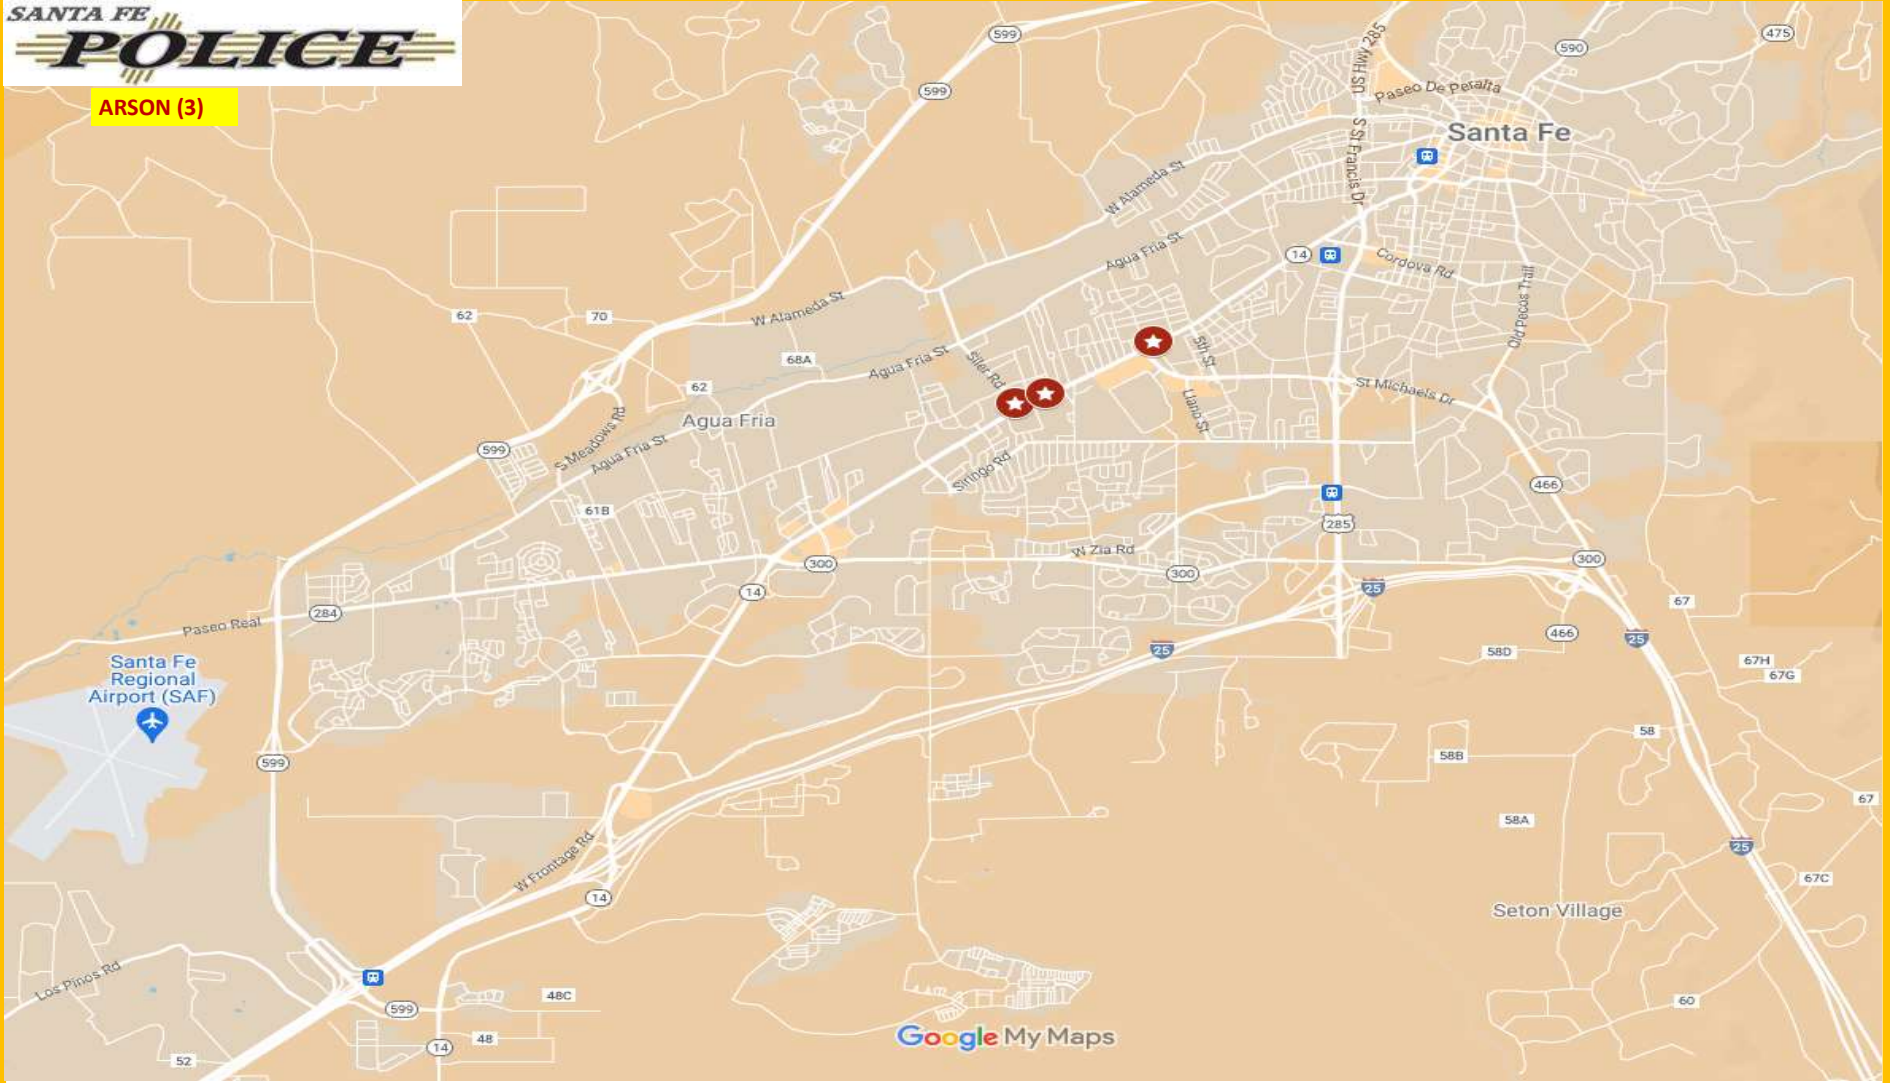

HOMICIDE (0)

SFPD CRIME MAPPING: JUNE 2024

SEX OFFENSE (6)

Google My Maps

SFPD CRIME MAPPING: JUNE 2024

[https://www.google.com/maps/d/edit?mid=1i\\_zQRXZw0ROVFCaPb1wfxSrUPJpEycM&usp=sharing](https://www.google.com/maps/d/edit?mid=1i_zQRXZw0ROVFCaPb1wfxSrUPJpEycM&usp=sharing)

ARSON (3)

SFPD CRIME MAPPING: JUNE 2024

<https://www.google.com/maps/d/edit?mid=1-ofwWUbgll8Pbspba8DxF2C3ruv&xFs&usp=sharing>

ROBBERY (7)

Google My Maps

SFPD CRIME MAPPING: JUNE 2024

ASSAULT OFFENSES (155)

Google My Maps

MOTOR VEHICLE THEFT (50)

SFPD CRIME MAPPING: JUNE 2024

<https://www.google.com/maps/d/edit?mid=1h1yv7A0mCxTKSh7eK71UB9xd0PWaXt0&usp=sharing>

THEFT FROM A MOTOR VEHICLE (88)

Google My Maps

SFPD CRIME MAPPING: JUNE 2024

<https://www.google.com/maps/d/edit?mid=1oNGhGNFkAMymzNlytRX0eHRjovQ4iIQ&usp=sharing>

LARCENY (159)