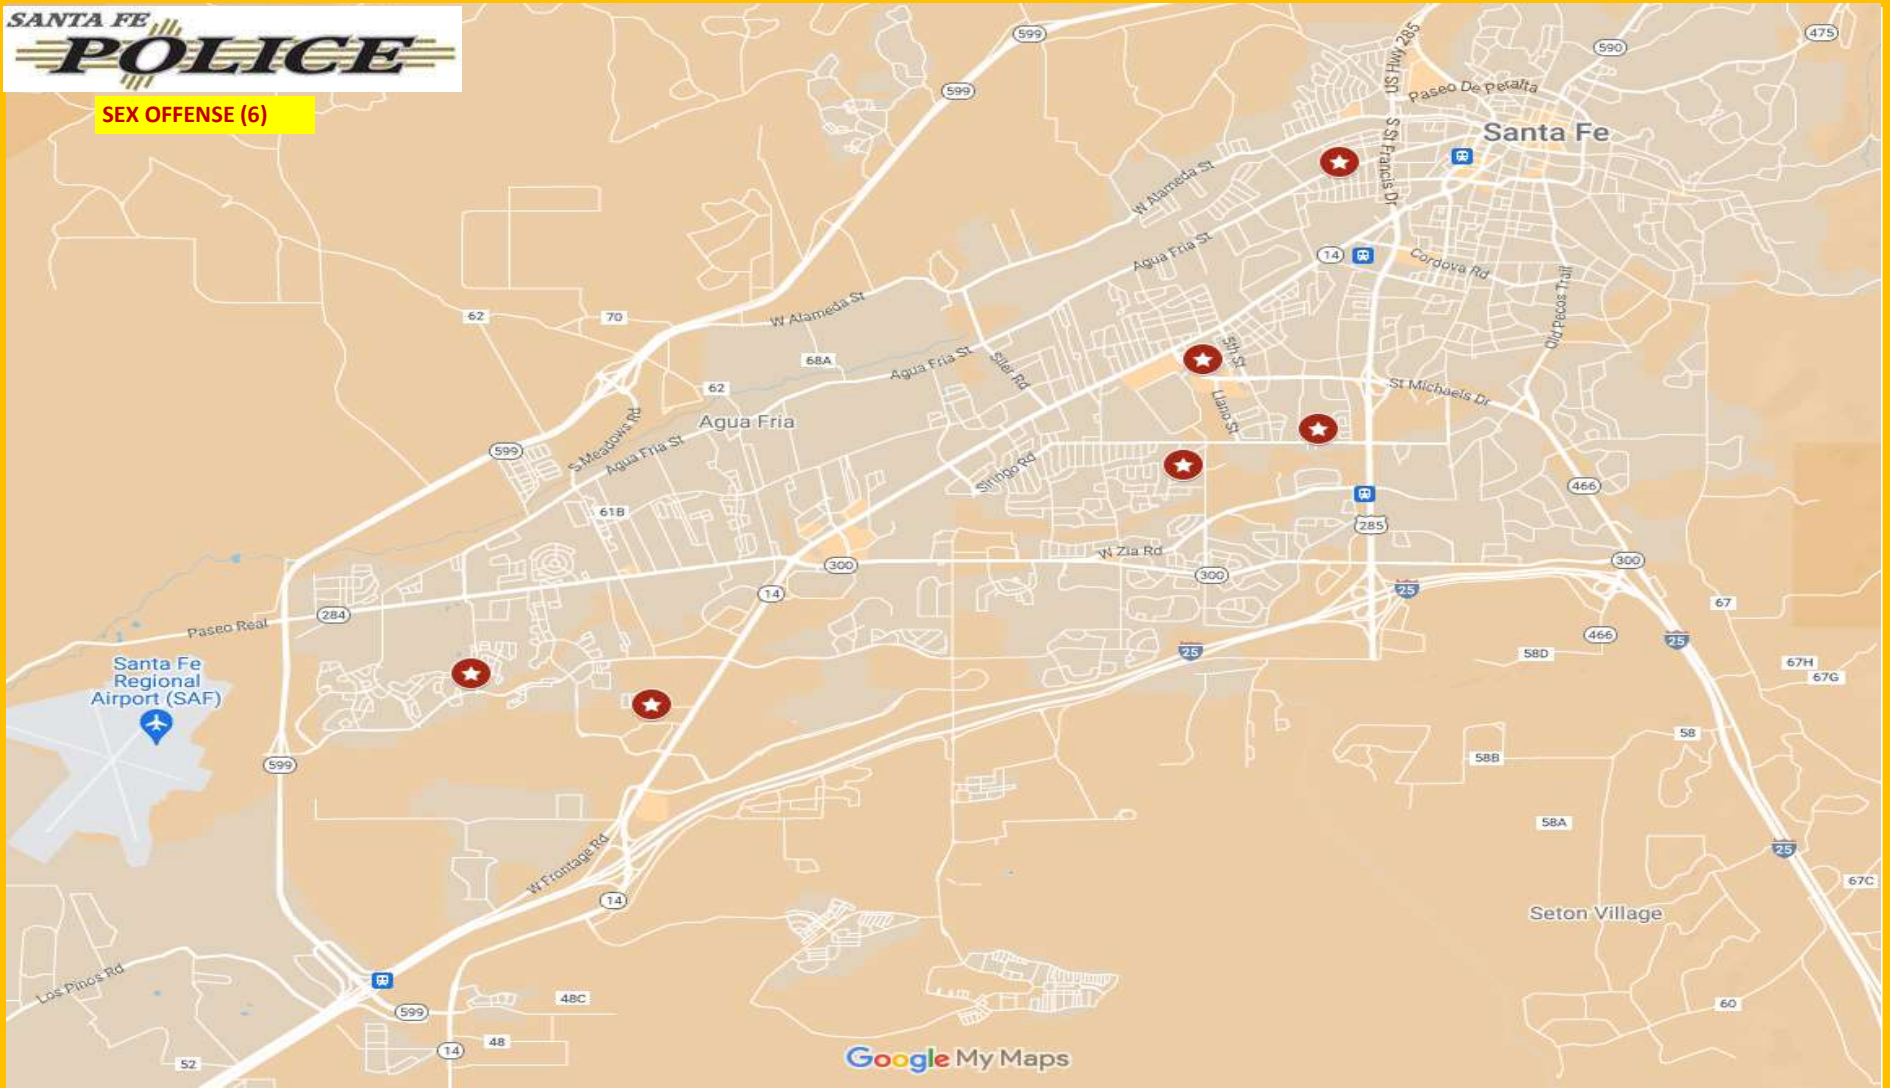

HOMICIDE (0)

SFPD CRIME MAPPING: JUNE 2024

SEX OFFENSE (6)

Google My Maps

SFPD CRIME MAPPING: JUNE 2024

[https://www.google.com/maps/d/edit?mid=1i\\_zQRXZw0ROVFCaPb1wfxSrUPJpEycM&usp=sharing](https://www.google.com/maps/d/edit?mid=1i_zQRXZw0ROVFCaPb1wfxSrUPJpEycM&usp=sharing)

ARSON (3)

SFPD CRIME MAPPING: JUNE 2024

<https://www.google.com/maps/d/edit?mid=1-ofwWUbgll8Pbspba8DxF2C3ruv&xFs&usp=sharing>

ROBBERY (7)

Google My Maps

SFPD CRIME MAPPING: JUNE 2024

ASSAULT OFFENSES (155)

Google My Maps

MOTOR VEHICLE THEFT (50)

SFPD CRIME MAPPING: JUNE 2024

<https://www.google.com/maps/d/edit?mid=1h1yv7A0mCxTKSh7eK71UB9xd0PWaXt0&usp=sharing>

THEFT FROM A MOTOR VEHICLE (88)

Google My Maps

SFPD CRIME MAPPING: JUNE 2024

<https://www.google.com/maps/d/edit?mid=1oNGhGNFkAMymzNlytRX0eHRjovQ4iIQ&usp=sharing>

LARCENY (159)