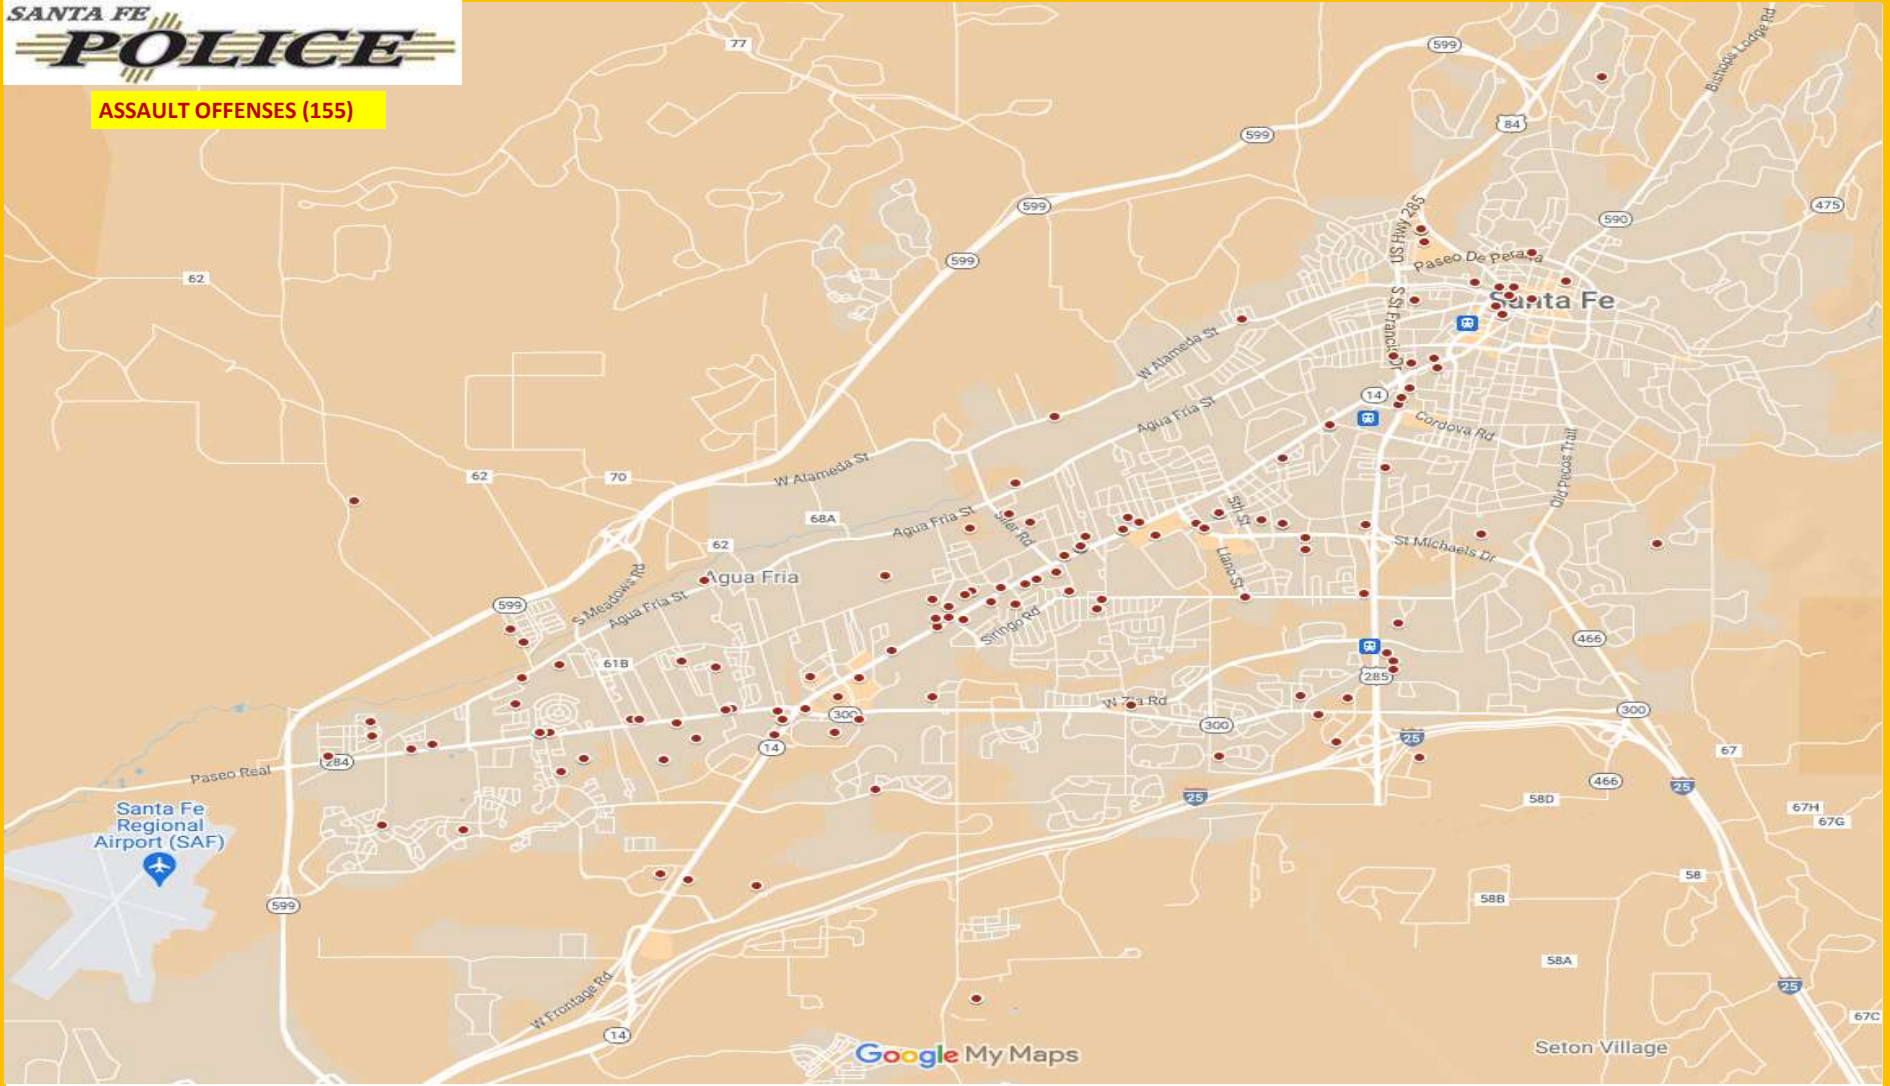

ARSON (3)

SFPD CRIME MAPPING: JUNE 2024

<https://www.google.com/maps/d/edit?mid=1-ofwWUbgll8Pbspba8DxF2C3ruv&xFs&usp=sharing>

ROBBERY (7)

Google My Maps

SFPD CRIME MAPPING: JUNE 2024

ASSAULT OFFENSES (155)

Google My Maps

SFPD CRIME MAPPING: JUNE 2024

[https://www.google.com/maps/d/edit?mid=1O39Vh\\_4zynKq17nZobyTGG2h44JG\\_0Y&usp=sharing](https://www.google.com/maps/d/edit?mid=1O39Vh_4zynKq17nZobyTGG2h44JG_0Y&usp=sharing)

MOTOR VEHICLE THEFT (50)

SFPD CRIME MAPPING: JUNE 2024

<https://www.google.com/maps/d/edit?mid=1h1yv7A0mCxTKSh7eK71UB9xd0PWaXt0&usp=sharing>

THEFT FROM A MOTOR VEHICLE (88)

Google My Maps

SFPD CRIME MAPPING: JUNE 2024

<https://www.google.com/maps/d/edit?mid=1oNGhGNFkAMymzNlytRX0eHRjovQ4iIQ&usp=sharing>

LARCENY (159)