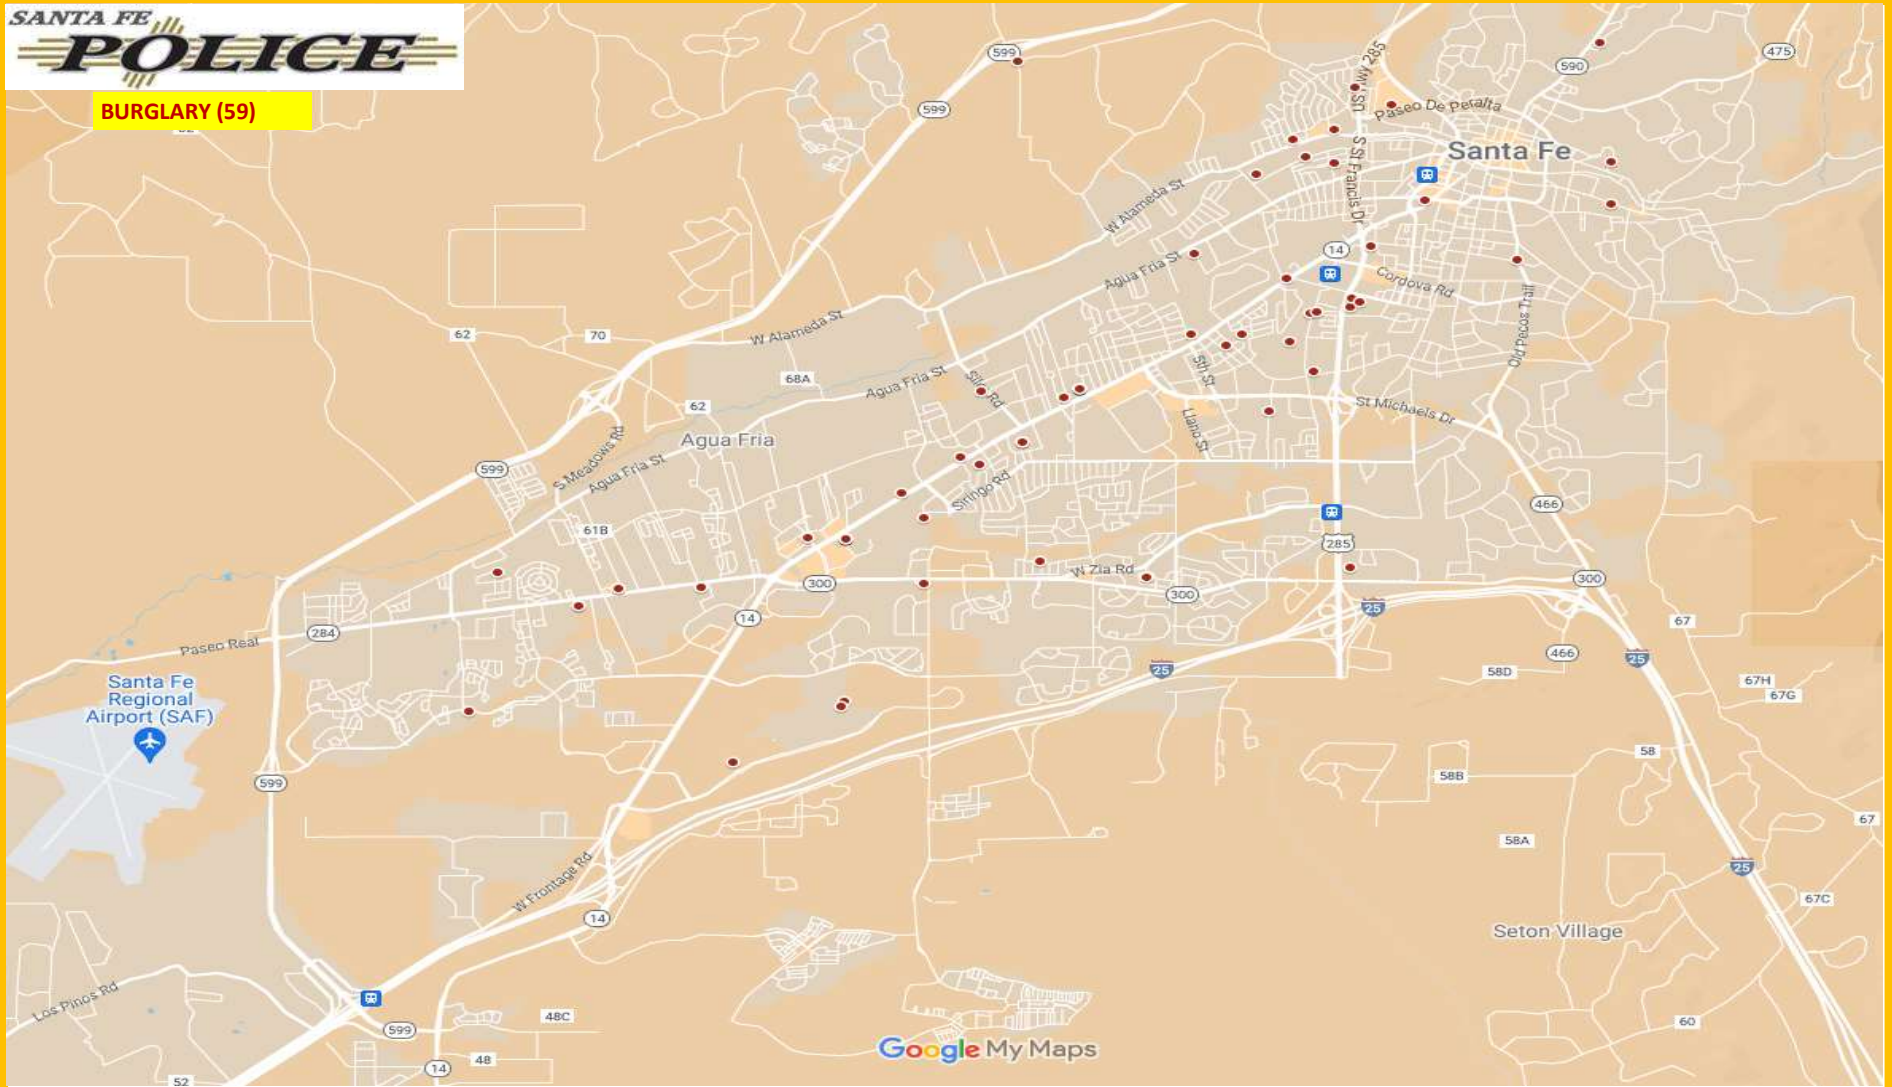

SFPD CRIME MAPPING: JUNE 2024

<https://www.google.com/maps/d/edit?mid=1O39Vh_4zynKq17nZobyTGG2h44JG_0Y&usp=sharing>

BURGLARY (59)