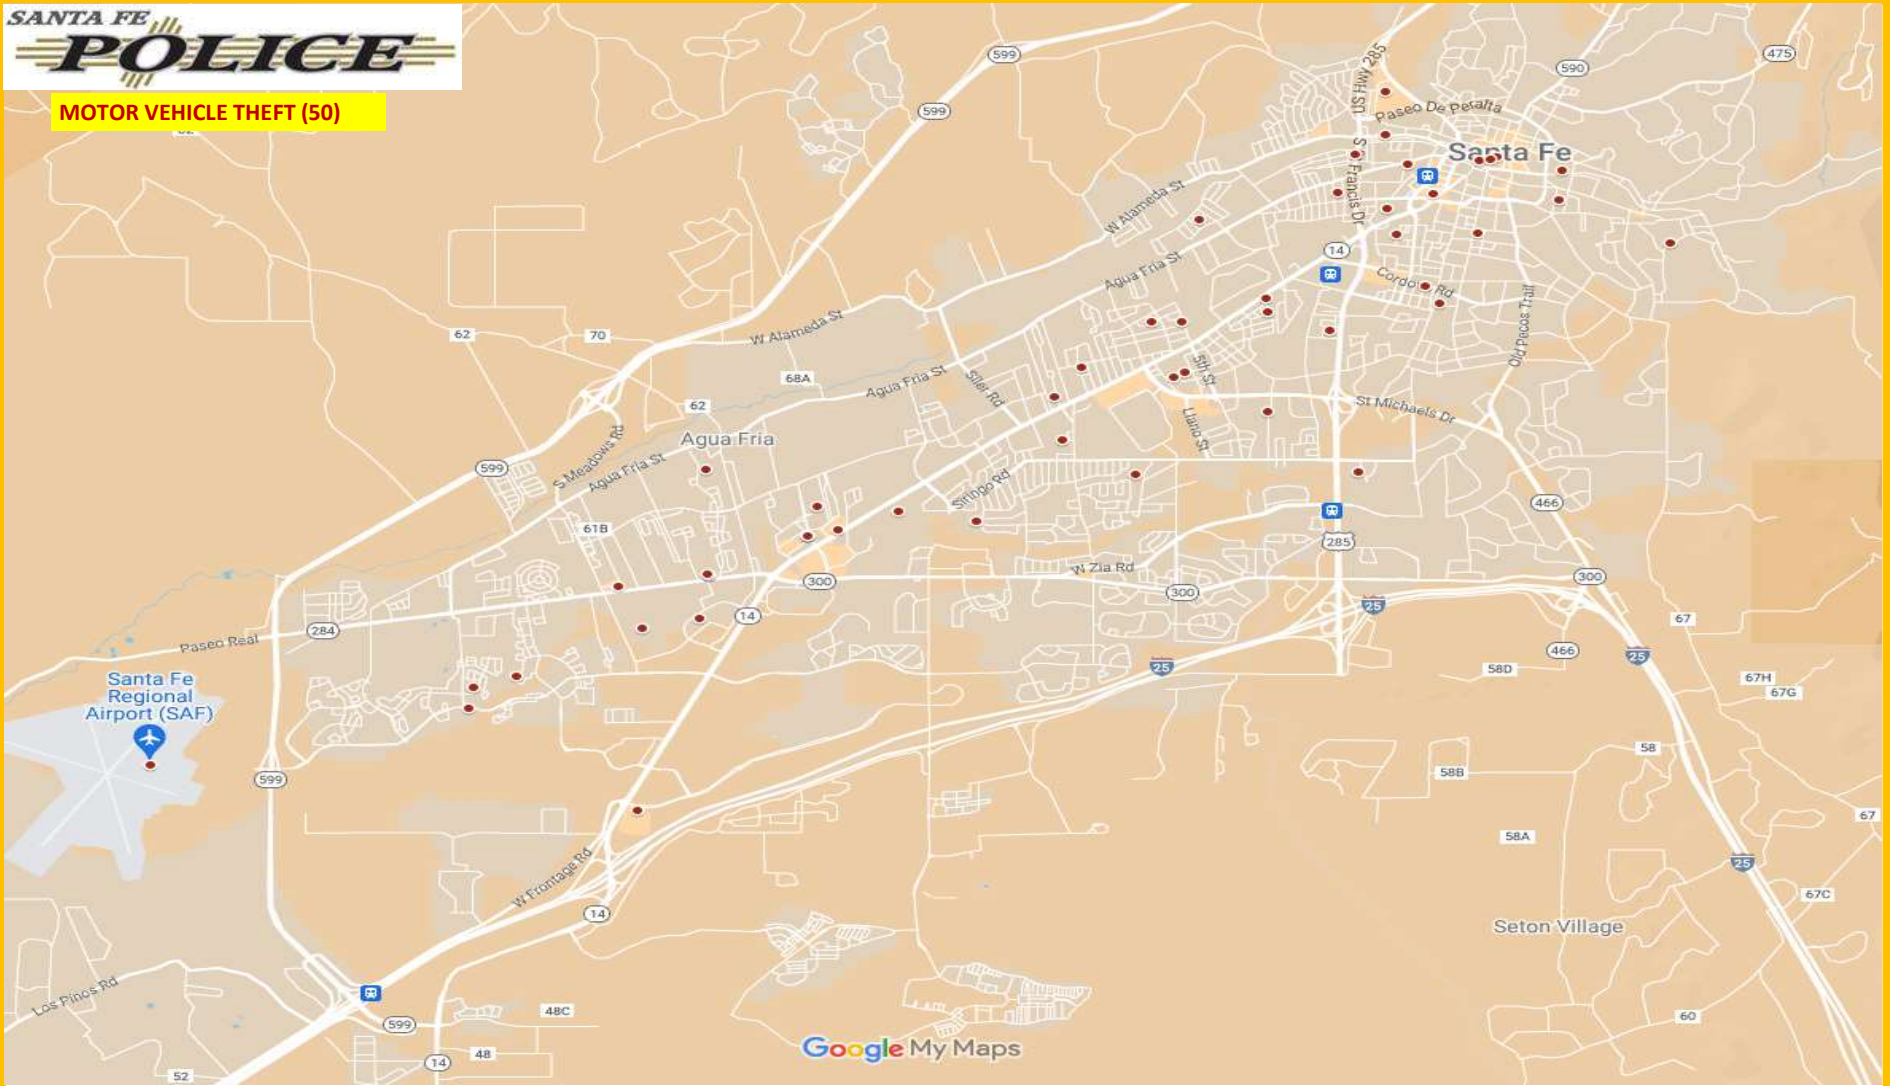

SFPD CRIME MAPPING: JUNE 2024

[https://www.google.com/maps/d/edit?mid=1O39Vh\\_4zynKq17nZobyTGG2h44JG\\_0Y&usp=sharing](https://www.google.com/maps/d/edit?mid=1O39Vh_4zynKq17nZobyTGG2h44JG_0Y&usp=sharing)

BURGLARY (59)

SFPD CRIME MAPPING: JUNE 2024

[https://www.google.com/maps/d/edit?mid=1cF2\\_wdUSORSJLeA54N\\_Sjxi6-n8sWfQ&usp=sharing](https://www.google.com/maps/d/edit?mid=1cF2_wdUSORSJLeA54N_Sjxi6-n8sWfQ&usp=sharing)

MOTOR VEHICLE THEFT (50)

SFPD CRIME MAPPING: JUNE 2024

<https://www.google.com/maps/d/edit?mid=1h1yv7A0mCxTKSh7eK71UB9xd0PWaXt0&usp=sharing>

THEFT FROM A MOTOR VEHICLE (88)

Google My Maps

SFPD CRIME MAPPING: JUNE 2024

<https://www.google.com/maps/d/edit?mid=1oNGhGNFkAMymzNlytRX0eHRjovQ4iIQ&usp=sharing>

LARCENY (159)