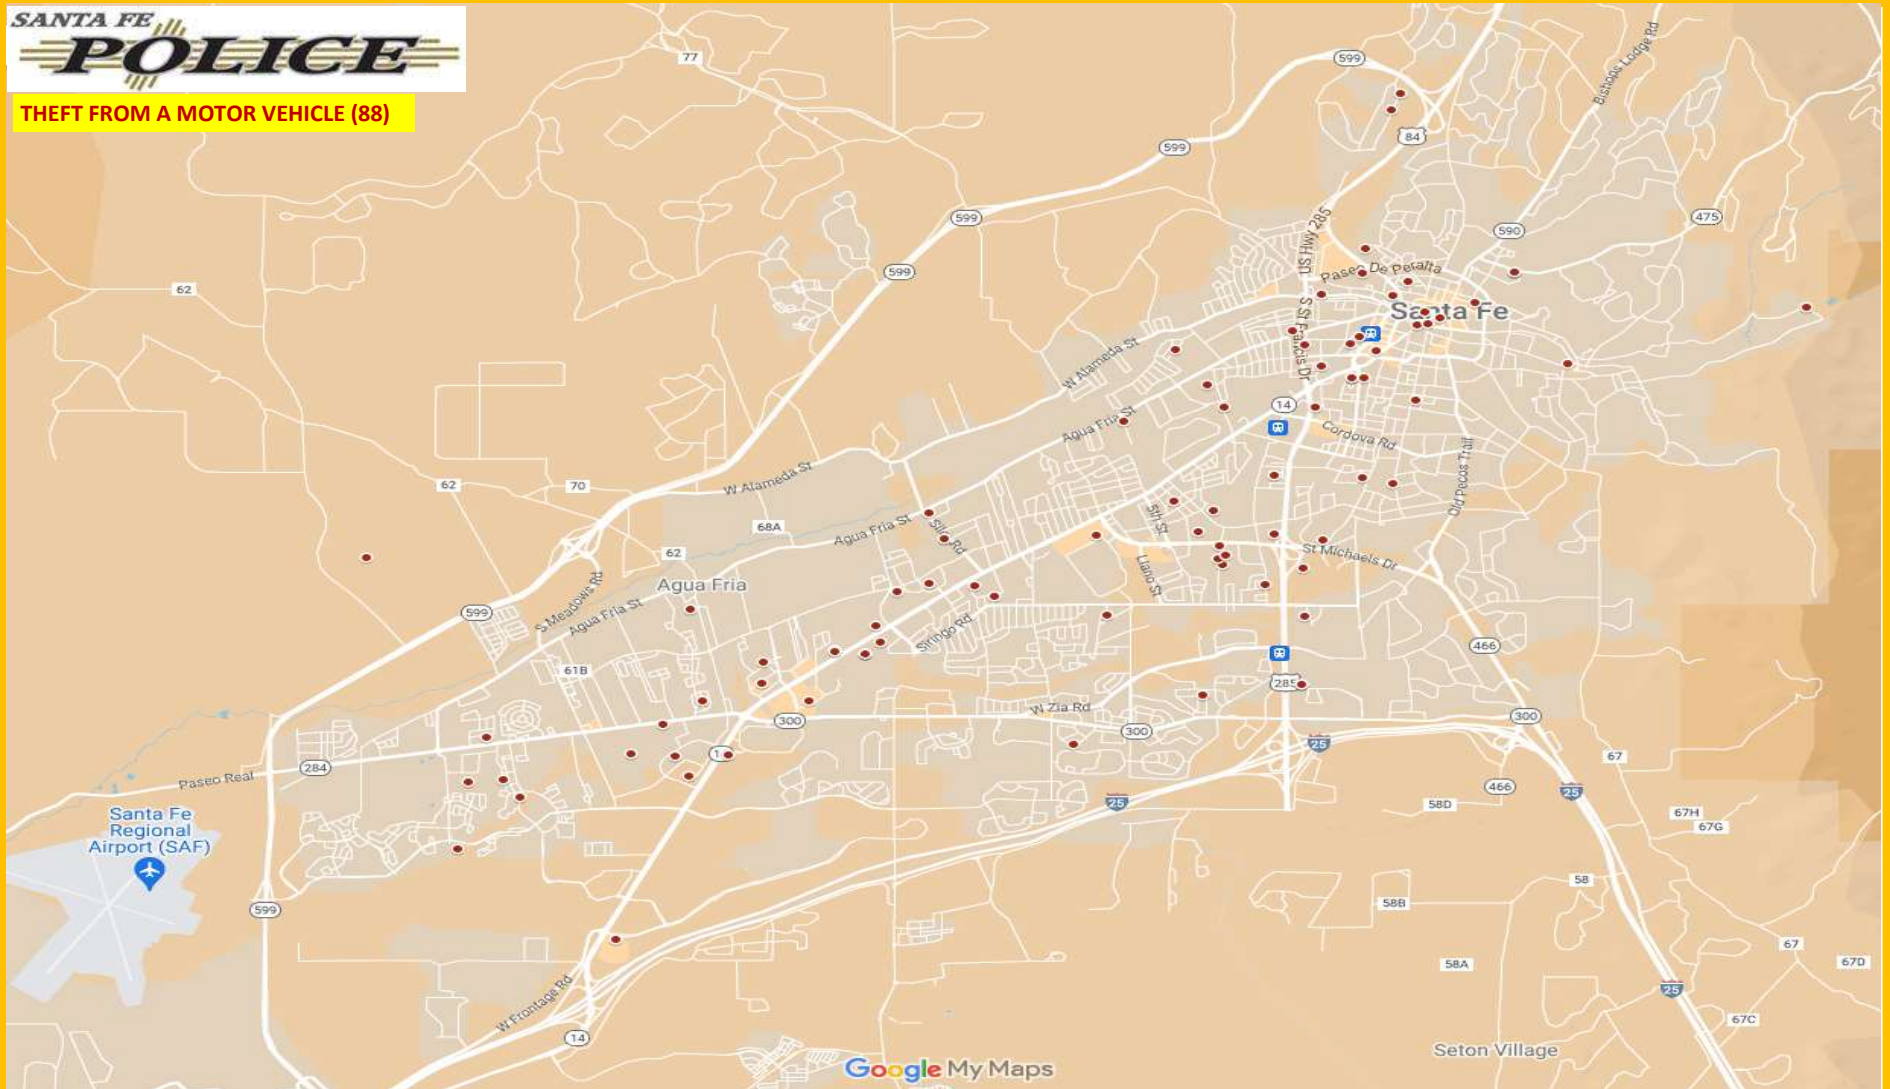

SFPD CRIME MAPPING: JUNE 2024

[https://www.google.com/maps/d/edit?mid=1O39Vh\\_4zynKq17nZobyTGG2h44JG\\_0Y&usp=sharing](https://www.google.com/maps/d/edit?mid=1O39Vh_4zynKq17nZobyTGG2h44JG_0Y&usp=sharing)

BURGLARY (59)

SFPD CRIME MAPPING: JUNE 2024

[https://www.google.com/maps/d/edit?mid=1cF2\\_wdUSORSJLeA54N\\_Sjxi6-n8sWfQ&usp=sharing](https://www.google.com/maps/d/edit?mid=1cF2_wdUSORSJLeA54N_Sjxi6-n8sWfQ&usp=sharing)

MOTOR VEHICLE THEFT (50)

SFPD CRIME MAPPING: JUNE 2024

<https://www.google.com/maps/d/edit?mid=1h1yv7A0mCxTKSh7eK71UB9xd0PWaXt0&usp=sharing>

THEFT FROM A MOTOR VEHICLE (88)

Google My Maps

SFPD CRIME MAPPING: JUNE 2024

<https://www.google.com/maps/d/edit?mid=1oNGhGNFkAMymzNlytRX0eHRjovQ4iIQ&usp=sharing>

LARCENY (159)