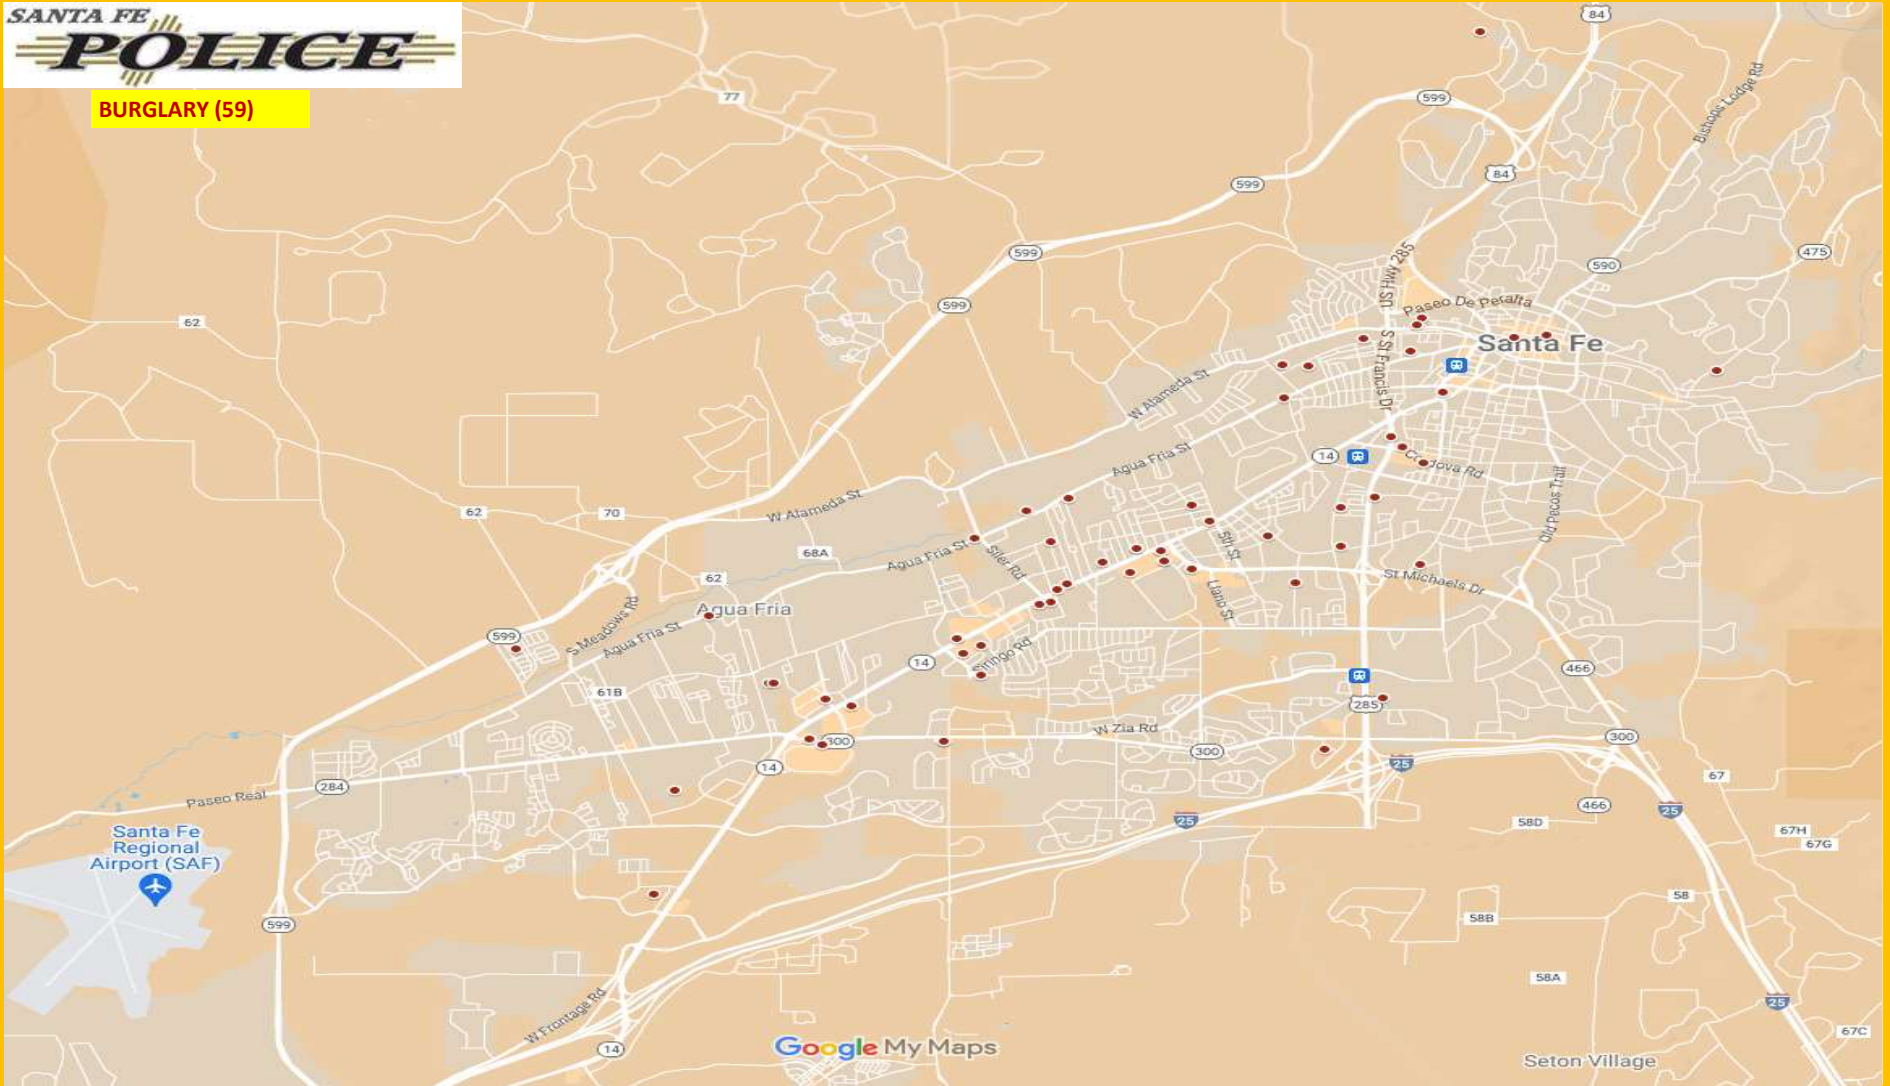

HOMICIDE (0)

SFPD CRIME MAPPING: APRIL 2024

SEX OFFENSE (8)

SFPD CRIME MAPPING: APRIL 2024

ARSON (5)

SFPD CRIME MAPPING: APRIL 2024

ROBBERY (7)

SFPD CRIME MAPPING: APRIL 2024

ASSAULT OFFENSES (126)

SFPD CRIME MAPPING: APRIL 2024

BURGLARY (59)

SFPD CRIME MAPPING: APRIL 2024

MOTOR VEHICLE THEFT (54)

SFPD CRIME MAPPING: APRIL 2024

THEFT FROM A MOTOR VEHICLE (70)

SFPD CRIME MAPPING: APRIL 2024

LARCENY (203)