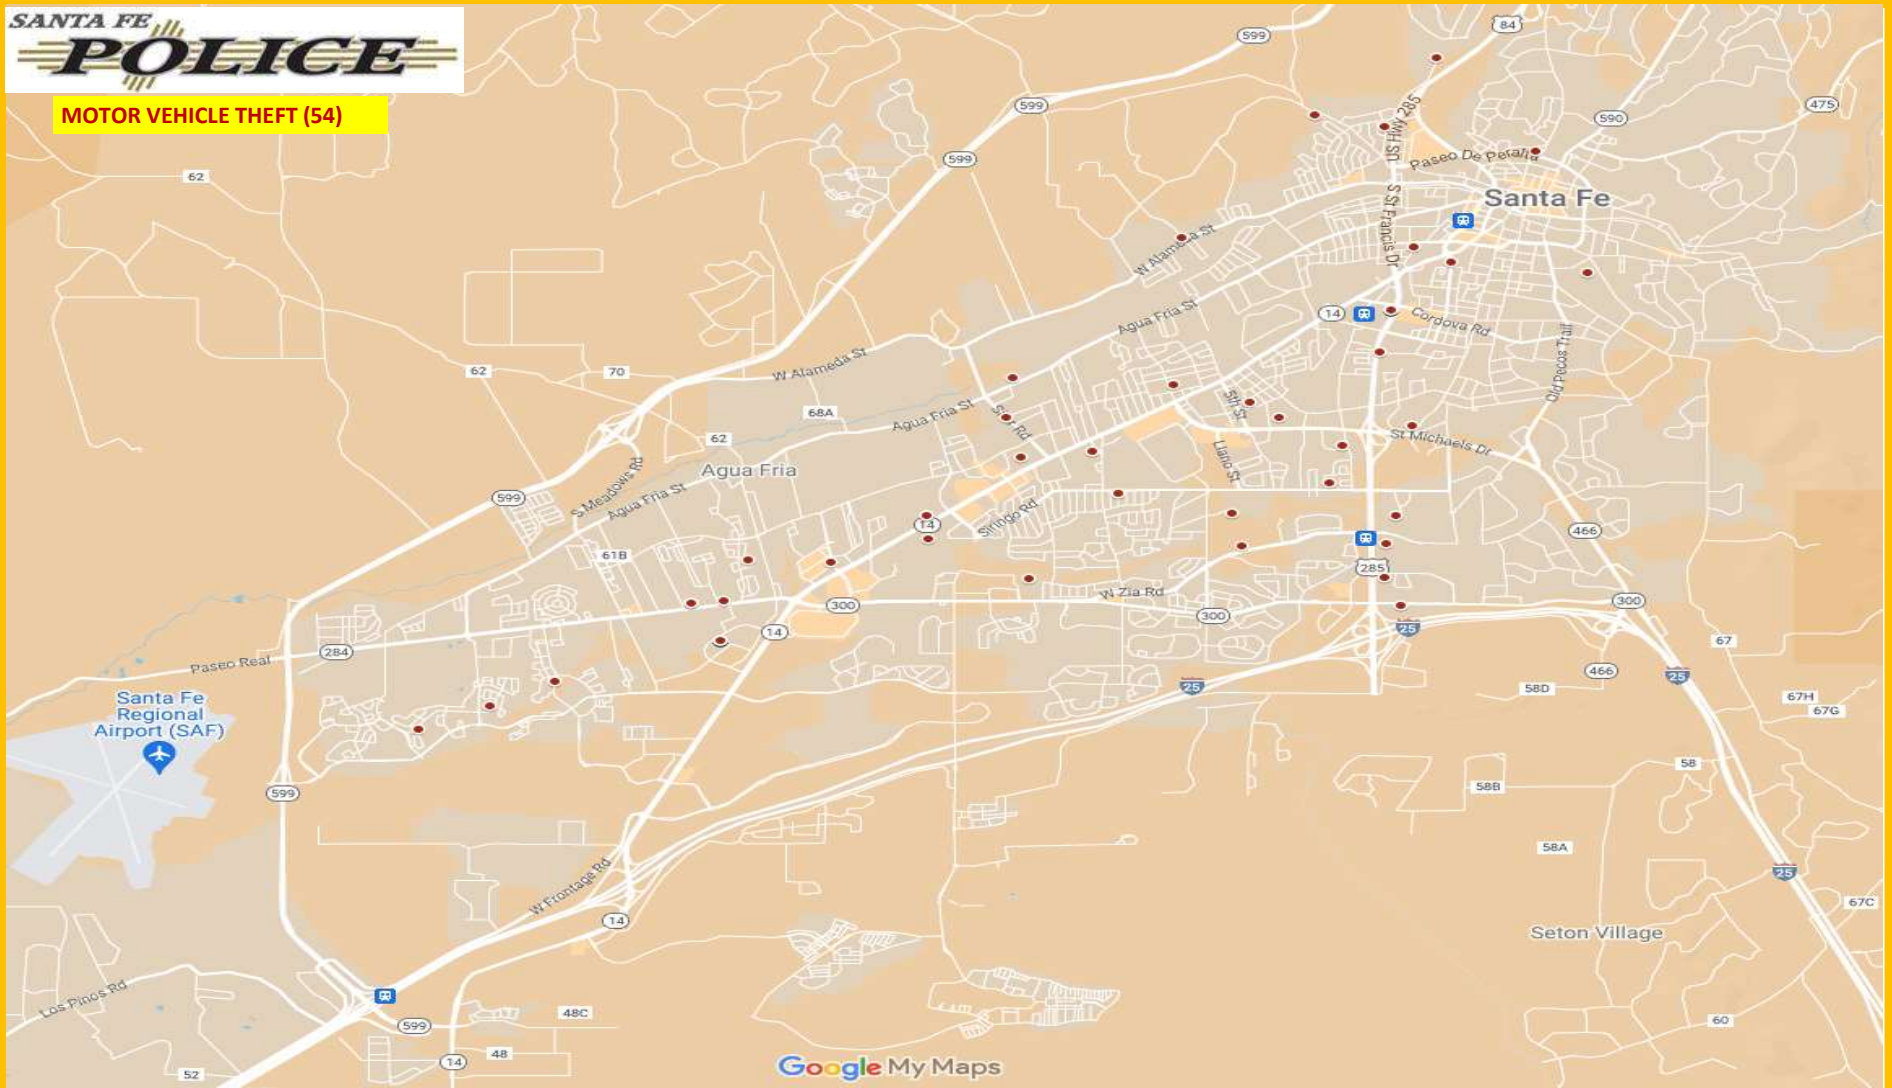

HOMICIDE (0)

SFPD CRIME MAPPING: APRIL 2024

SEX OFFENSE (8)

SFPD CRIME MAPPING: APRIL 2024

ARSON (5)

SFPD CRIME MAPPING: APRIL 2024

ROBBERY (7)

SFPD CRIME MAPPING: APRIL 2024

ASSAULT OFFENSES (126)

SFPD CRIME MAPPING: APRIL 2024

BURGLARY (59)

SFPD CRIME MAPPING: APRIL 2024

MOTOR VEHICLE THEFT (54)

SFPD CRIME MAPPING: APRIL 2024

THEFT FROM A MOTOR VEHICLE (70)

SFPD CRIME MAPPING: APRIL 2024

LARCENY (203)