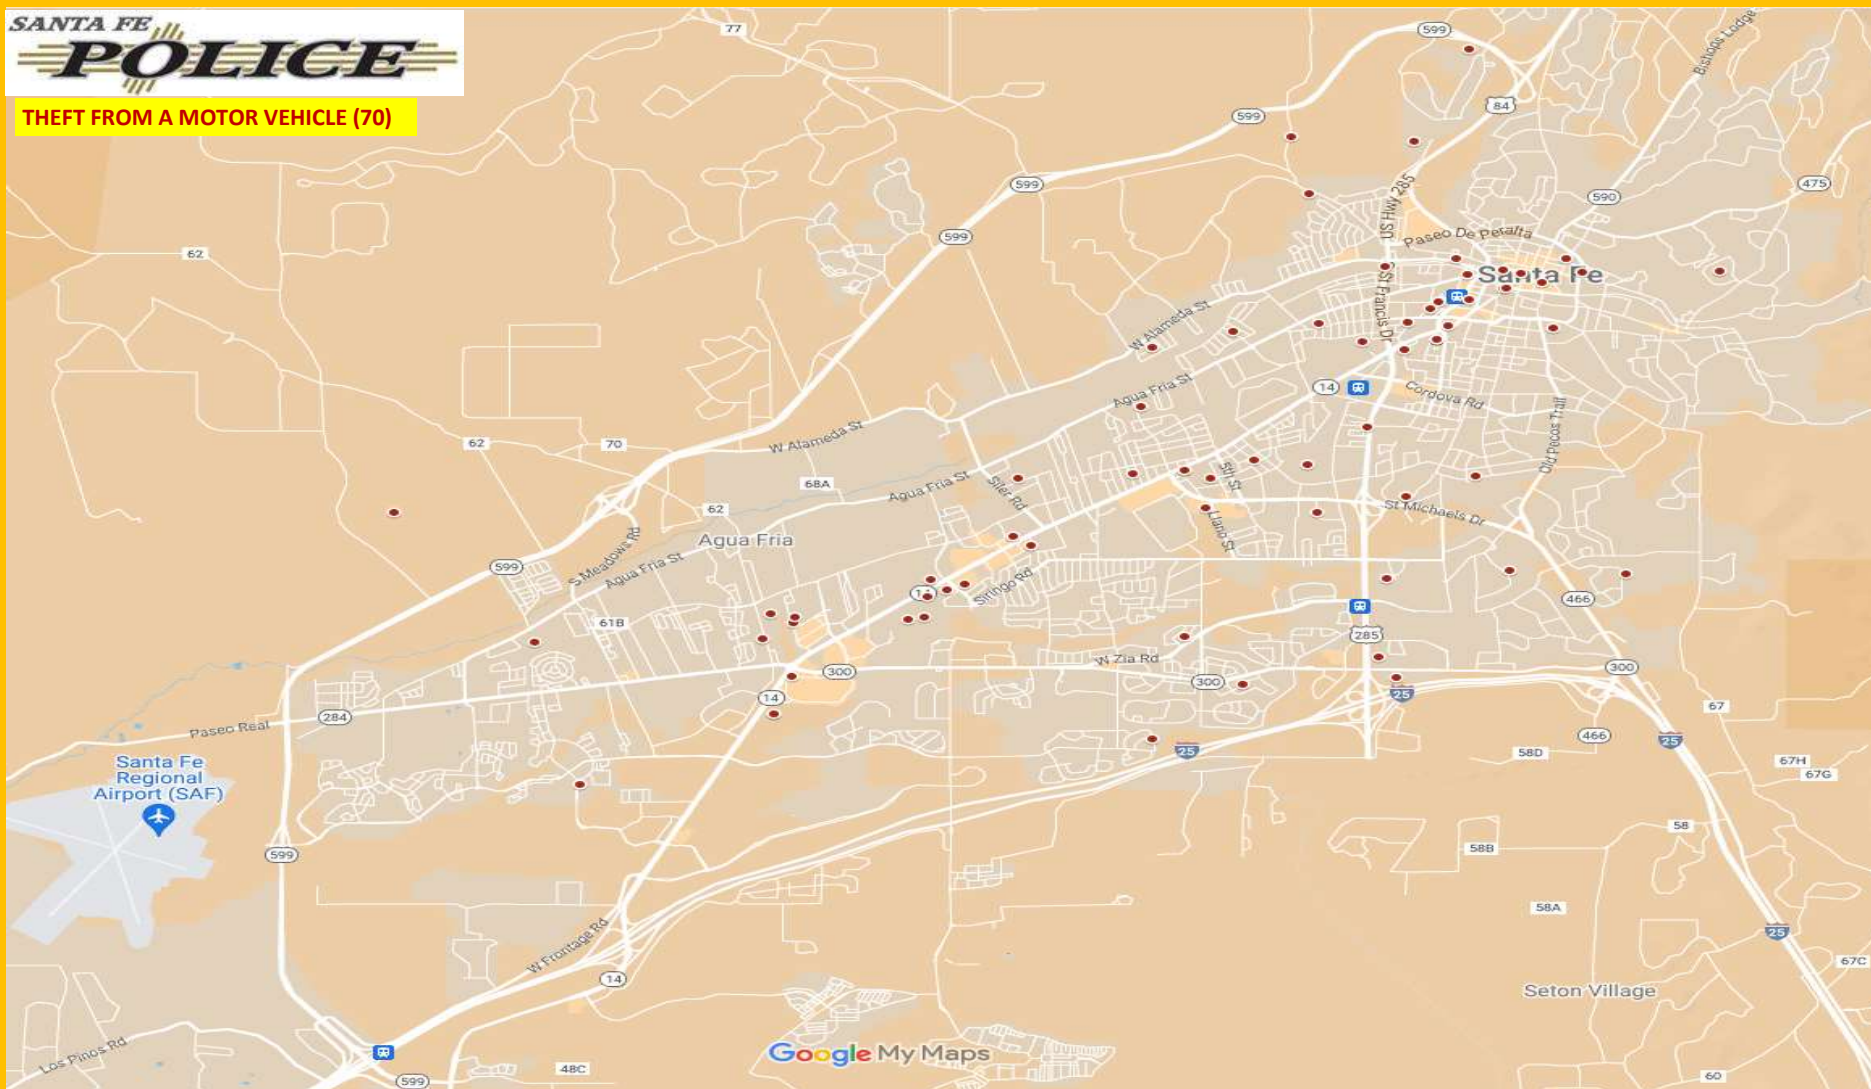

HOMICIDE (0)

SFPD CRIME MAPPING: APRIL 2024

SEX OFFENSE (8)

SFPD CRIME MAPPING: APRIL 2024

ARSON (5)

SFPD CRIME MAPPING: APRIL 2024

ROBBERY (7)

SFPD CRIME MAPPING: APRIL 2024

ASSAULT OFFENSES (126)

SFPD CRIME MAPPING: APRIL 2024

BURGLARY (59)

SFPD CRIME MAPPING: APRIL 2024

MOTOR VEHICLE THEFT (54)

SFPD CRIME MAPPING: APRIL 2024

THEFT FROM A MOTOR VEHICLE (70)

SFPD CRIME MAPPING: APRIL 2024

LARCENY (203)