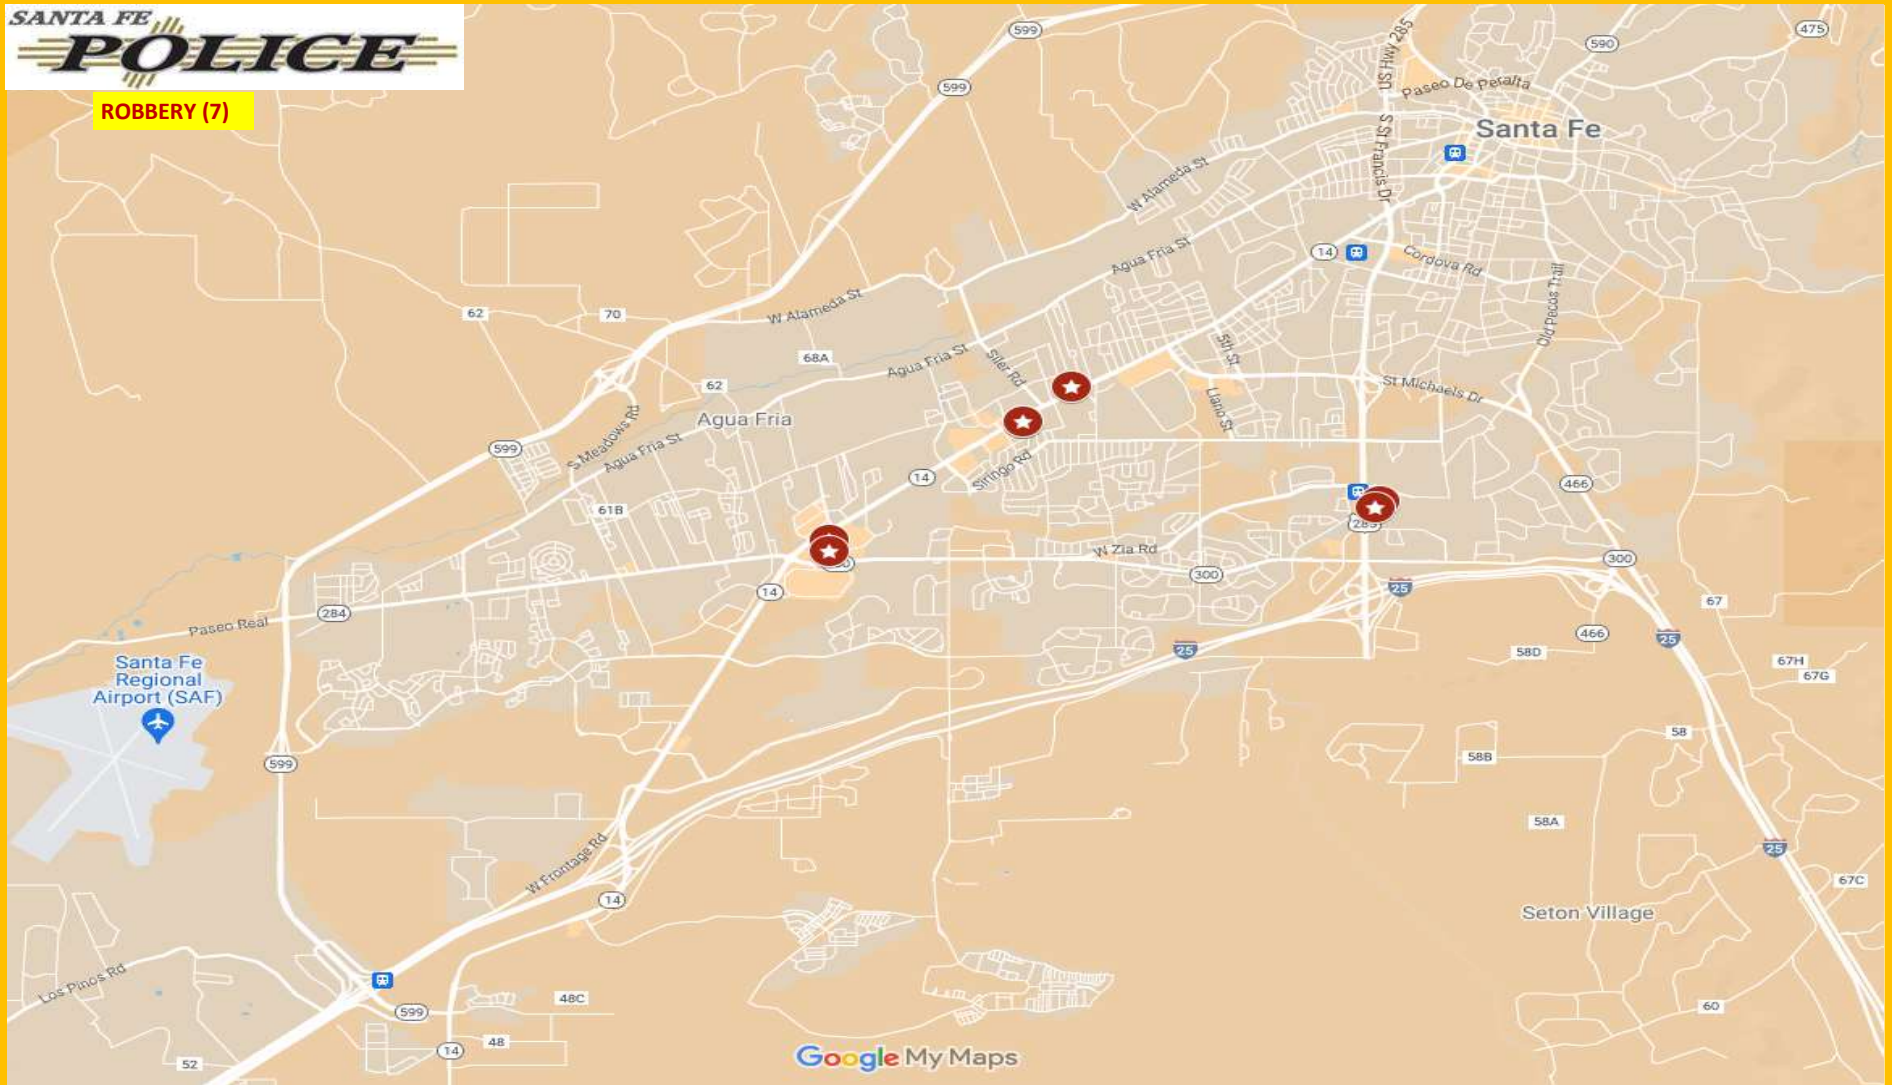

HOMICIDE (0)

SFPD CRIME MAPPING: APRIL 2024

SEX OFFENSE (8)

SFPD CRIME MAPPING: APRIL 2024

ARSON (5)

SFPD CRIME MAPPING: APRIL 2024

ROBBERY (7)

SFPD CRIME MAPPING: APRIL 2024

ASSAULT OFFENSES (126)

SFPD CRIME MAPPING: APRIL 2024

BURGLARY (59)

SFPD CRIME MAPPING: APRIL 2024

MOTOR VEHICLE THEFT (54)

SFPD CRIME MAPPING: APRIL 2024

THEFT FROM A MOTOR VEHICLE (70)

SFPD CRIME MAPPING: APRIL 2024

LARCENY (203)