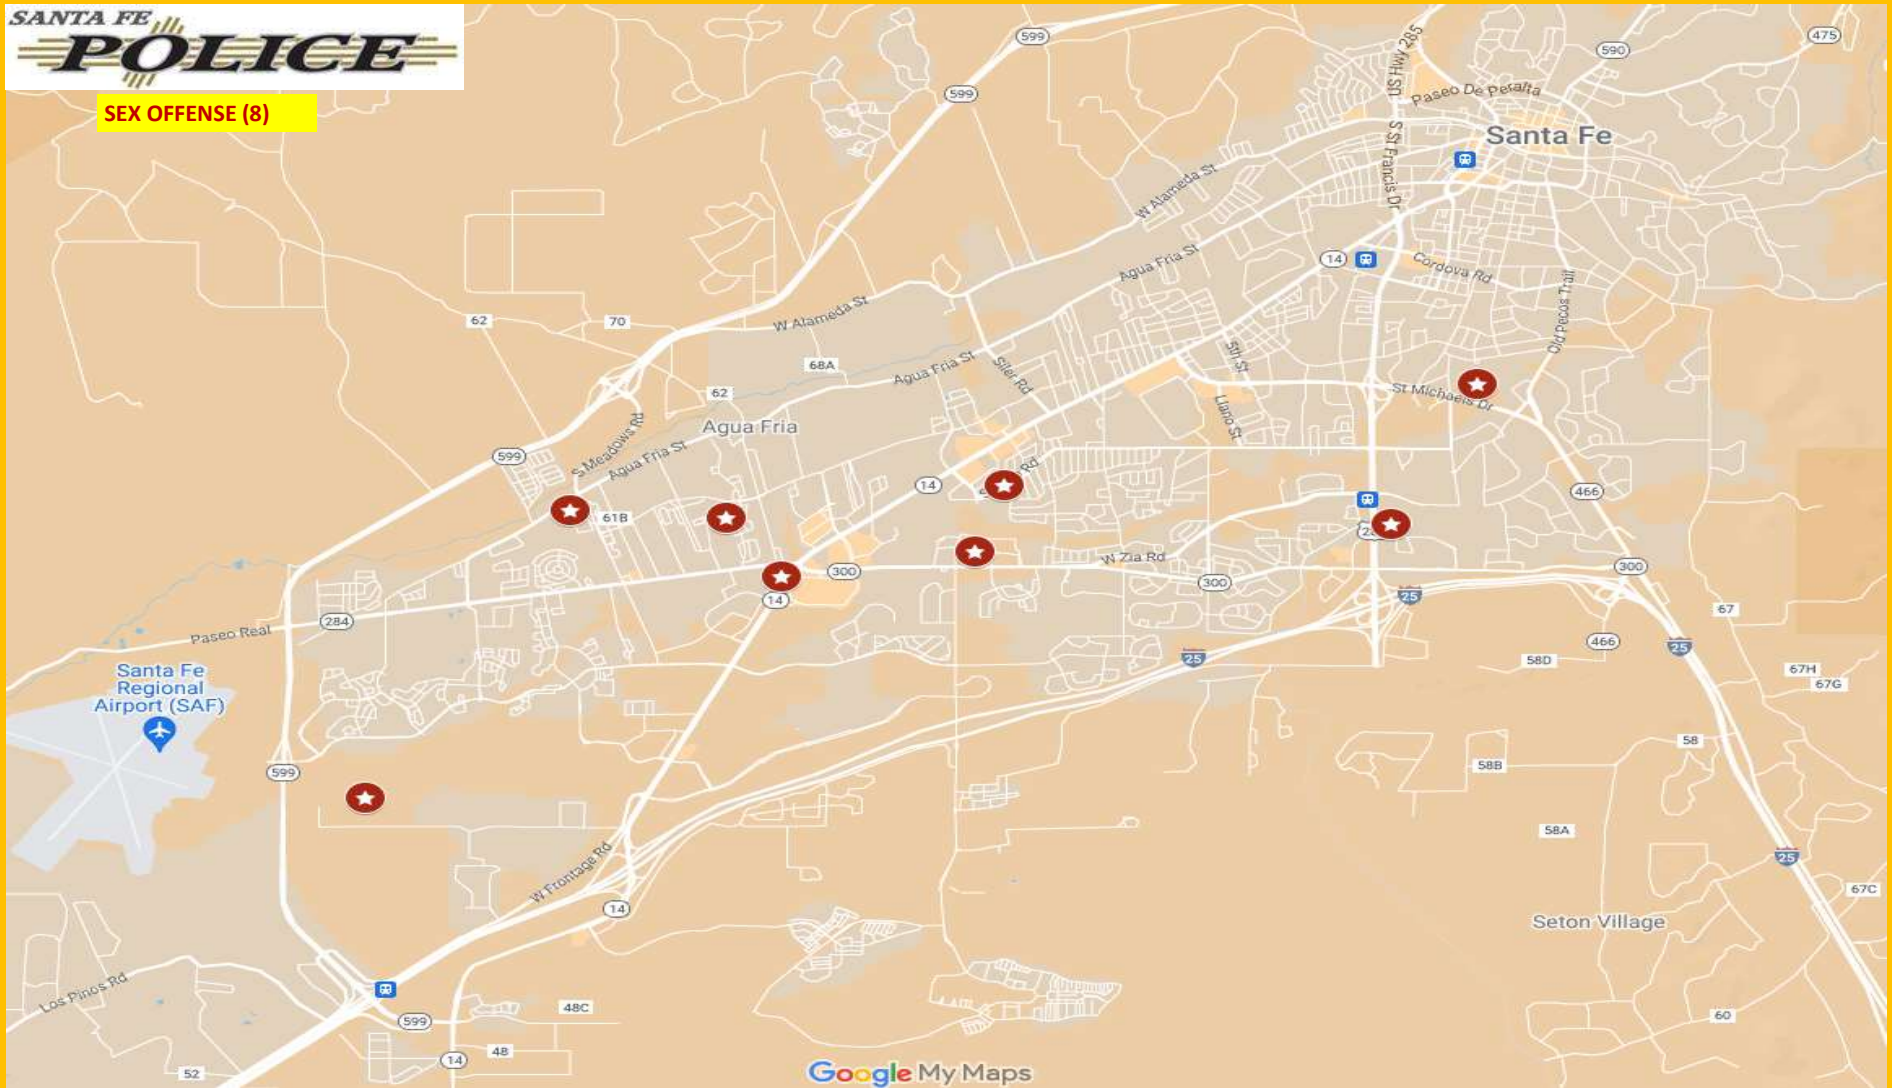

HOMICIDE (0)

SFPD CRIME MAPPING: APRIL 2024

SEX OFFENSE (8)

SFPD CRIME MAPPING: APRIL 2024

ARSON (5)

SFPD CRIME MAPPING: APRIL 2024

ROBBERY (7)

SFPD CRIME MAPPING: APRIL 2024

ASSAULT OFFENSES (126)

SFPD CRIME MAPPING: APRIL 2024

BURGLARY (59)

SFPD CRIME MAPPING: APRIL 2024

MOTOR VEHICLE THEFT (54)

SFPD CRIME MAPPING: APRIL 2024

THEFT FROM A MOTOR VEHICLE (70)

SFPD CRIME MAPPING: APRIL 2024

LARCENY (203)