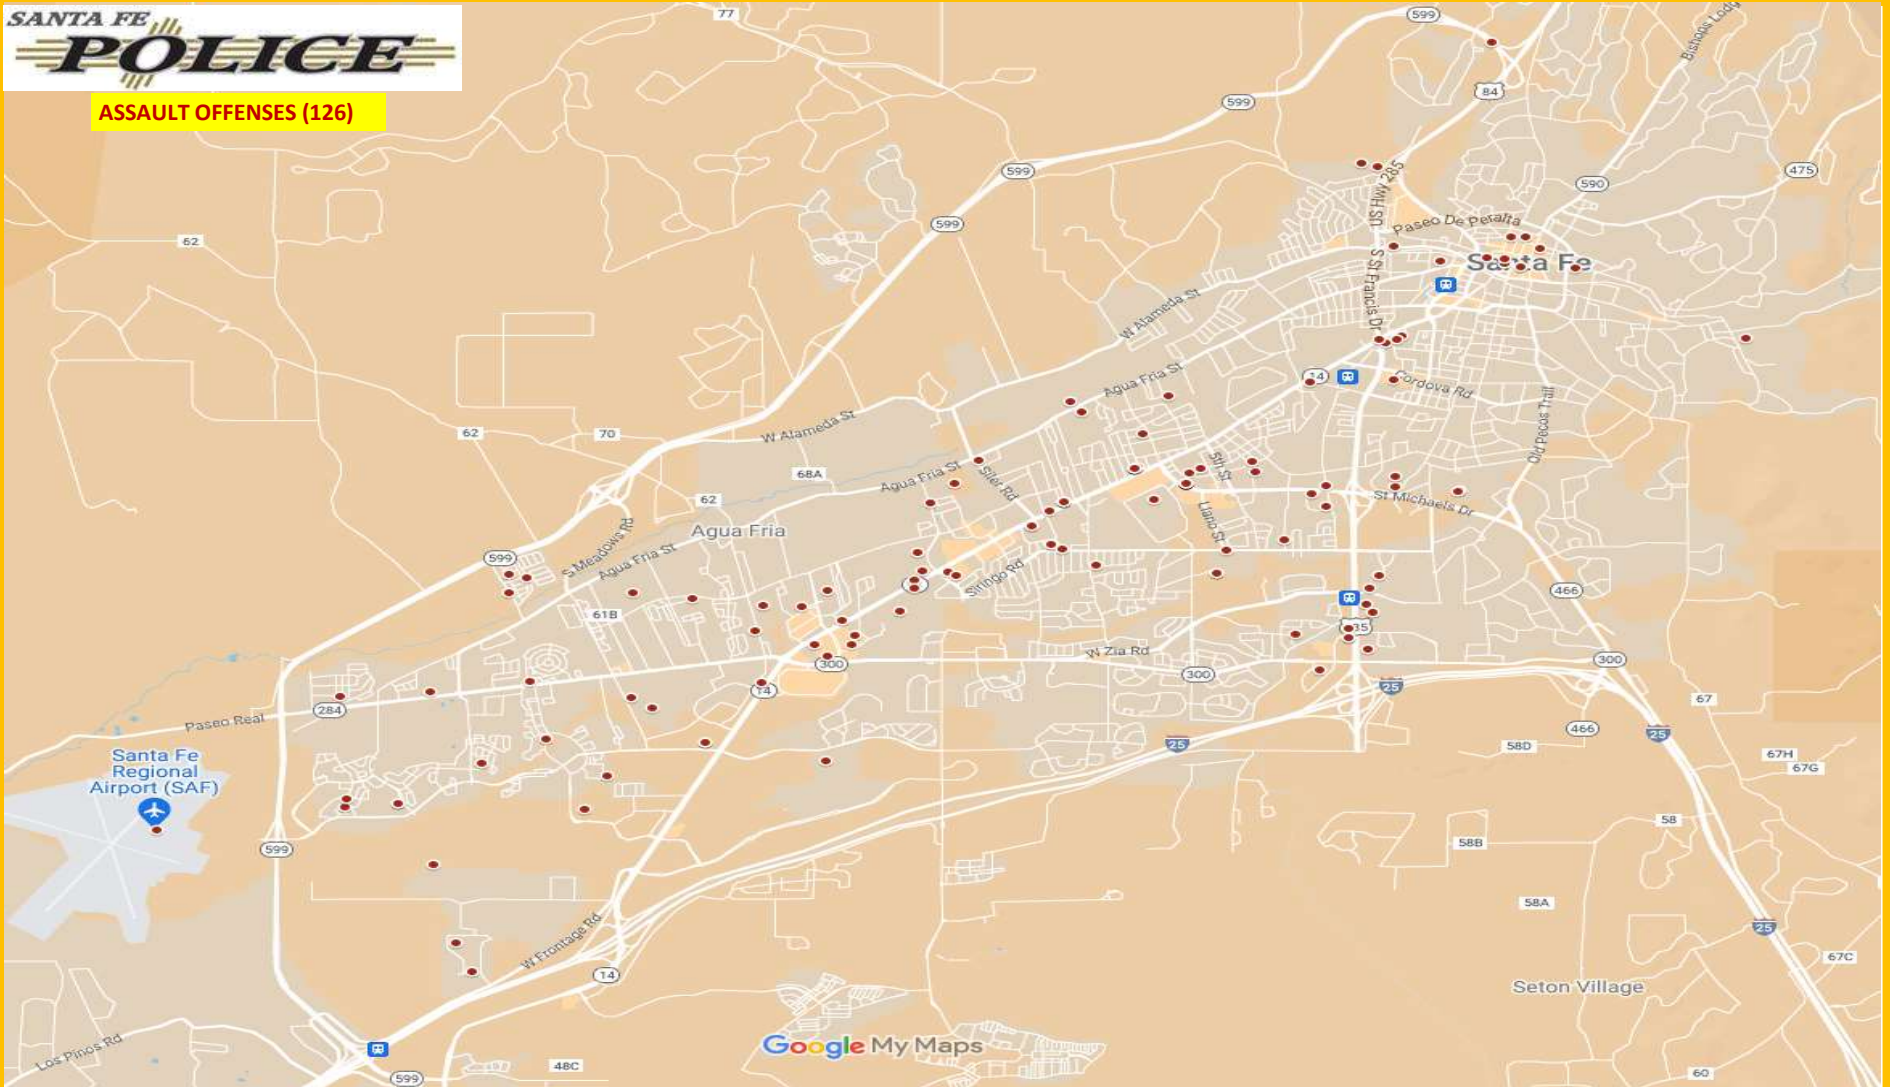

HOMICIDE (0)

SFPD CRIME MAPPING: APRIL 2024

SEX OFFENSE (8)

SFPD CRIME MAPPING: APRIL 2024

ARSON (5)

SFPD CRIME MAPPING: APRIL 2024

ROBBERY (7)

SFPD CRIME MAPPING: APRIL 2024

ASSAULT OFFENSES (126)

SFPD CRIME MAPPING: APRIL 2024

BURGLARY (59)

SFPD CRIME MAPPING: APRIL 2024

MOTOR VEHICLE THEFT (54)

SFPD CRIME MAPPING: APRIL 2024

THEFT FROM A MOTOR VEHICLE (70)

SFPD CRIME MAPPING: APRIL 2024

LARCENY (203)