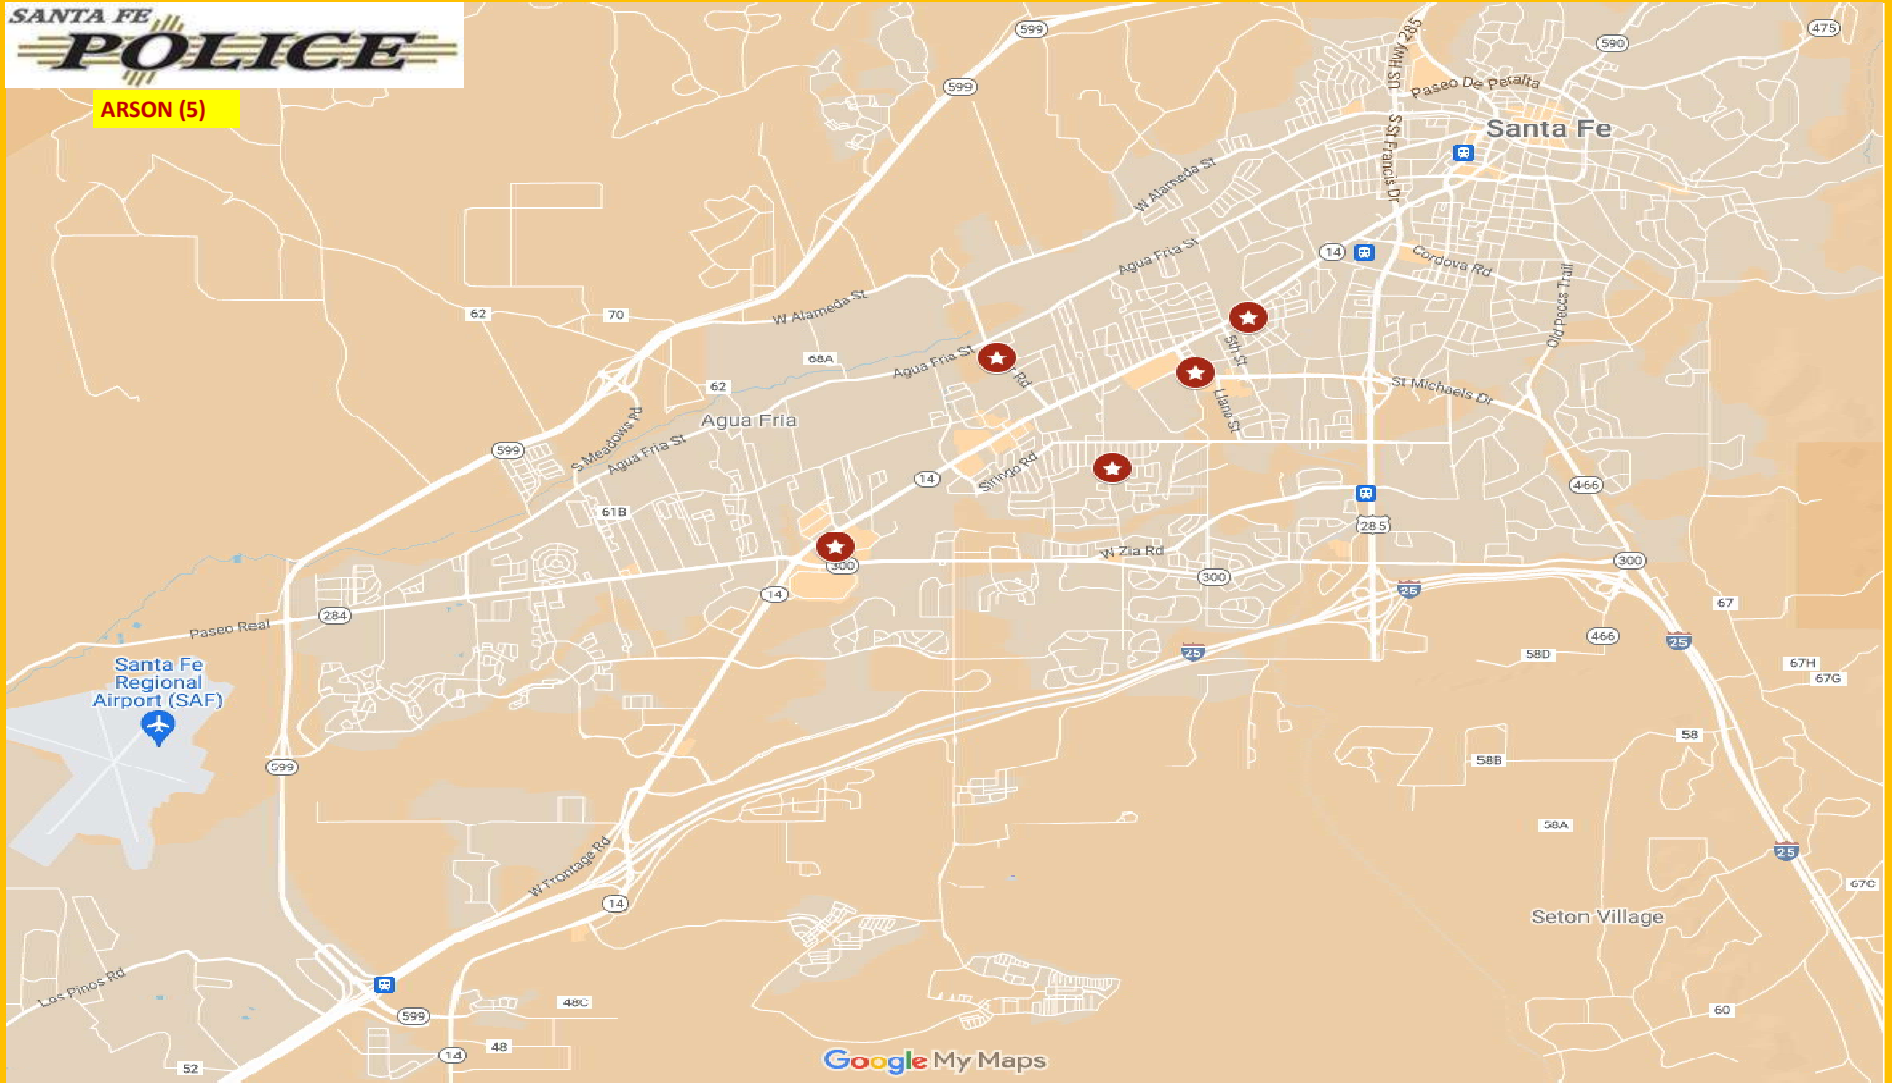

HOMICIDE (0)

SFPD CRIME MAPPING: APRIL 2024

SEX OFFENSE (8)

SFPD CRIME MAPPING: APRIL 2024

ARSON (5)

SFPD CRIME MAPPING: APRIL 2024

ROBBERY (7)

SFPD CRIME MAPPING: APRIL 2024

ASSAULT OFFENSES (126)

SFPD CRIME MAPPING: APRIL 2024

BURGLARY (59)

SFPD CRIME MAPPING: APRIL 2024

MOTOR VEHICLE THEFT (54)

SFPD CRIME MAPPING: APRIL 2024

THEFT FROM A MOTOR VEHICLE (70)

SFPD CRIME MAPPING: APRIL 2024

LARCENY (203)