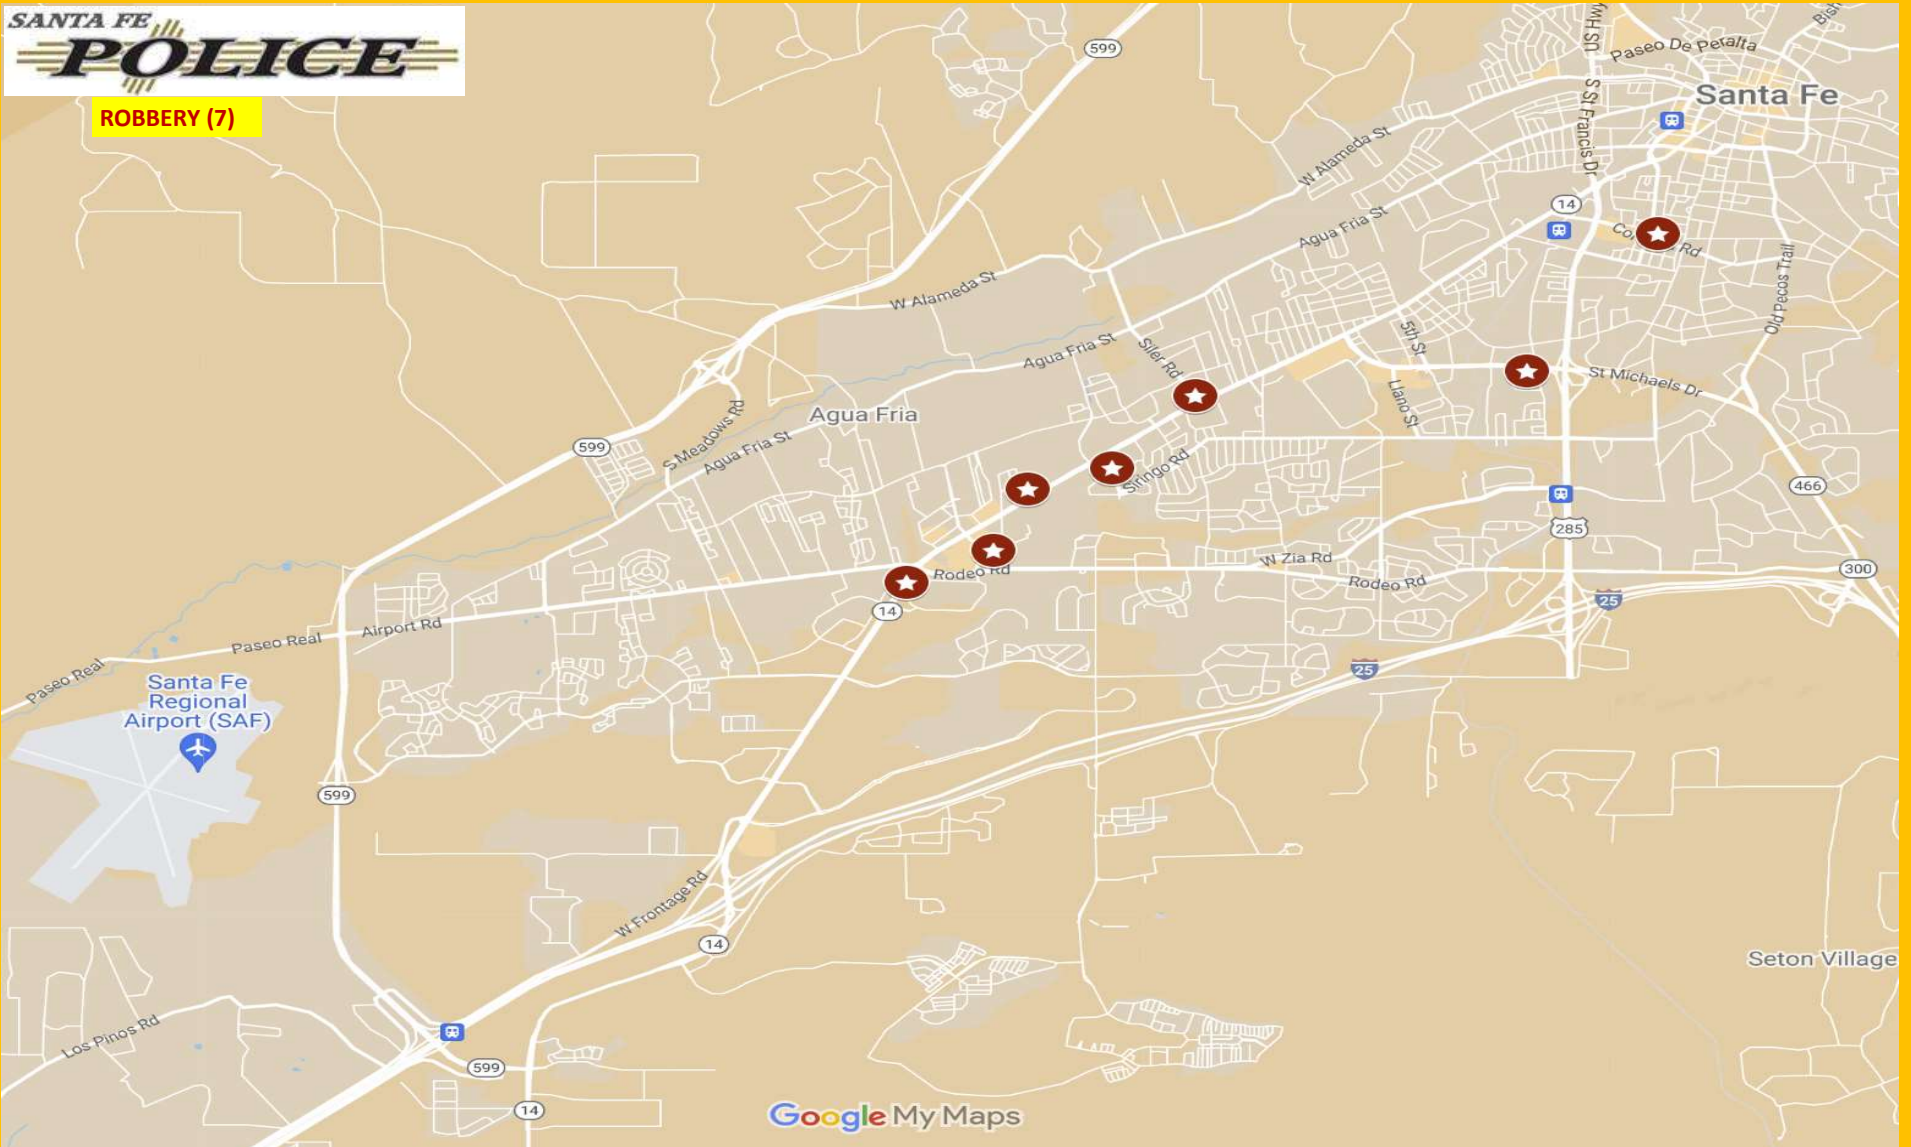

SFPD CRIME MAPPING: AUGUST 2024

HOMICIDE (1)

SFPD CRIME MAPPING: AUGUST 2024

SEX OFFENSE (13)

SFPD CRIME MAPPING: AUGUST 2024

ARSON (1)

SFPD CRIME MAPPING: AUGUST 2024

ROBBERY (7)

Google My Maps

SFPD CRIME MAPPING: AUGUST 2024

ASSAULT OFFENSES (173)

SFPD CRIME MAPPING: AUGUST 2024

BURGLARY (97)

SFPD CRIME MAPPING: AUGUST 2024

MOTOR VEHICLE THEFT (67)

SFPD CRIME MAPPING: AUGUST 2024

THEFT FROM A MOTOR VEHICLE (78)

SFPD CRIME MAPPING: AUGUST 2024

LARCENY (198)