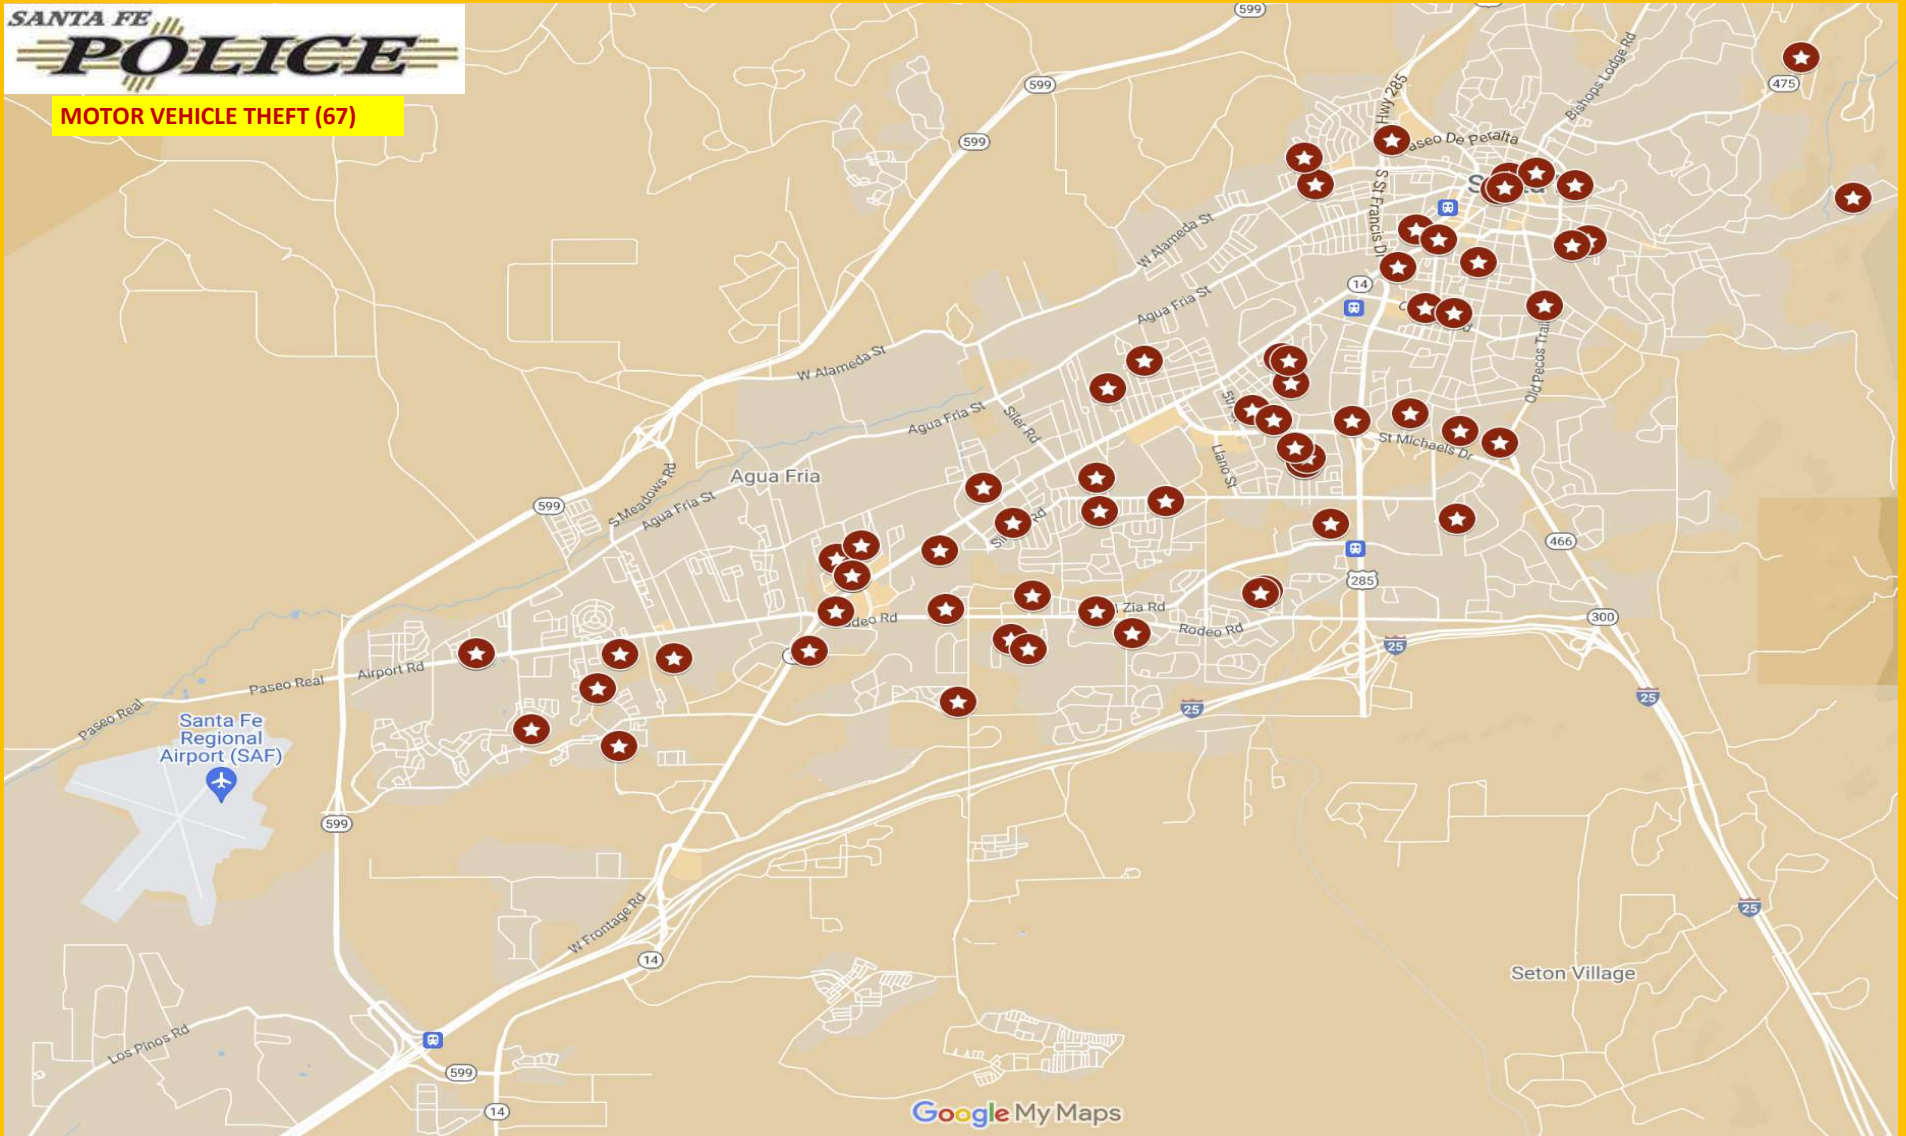

SFPD CRIME MAPPING: AUGUST 2024

HOMICIDE (1)

SFPD CRIME MAPPING: AUGUST 2024

SEX OFFENSE (13)

SFPD CRIME MAPPING: AUGUST 2024

ARSON (1)

SFPD CRIME MAPPING: AUGUST 2024

ROBBERY (7)

Google My Maps

SFPD CRIME MAPPING: AUGUST 2024

ASSAULT OFFENSES (173)

SFPD CRIME MAPPING: AUGUST 2024

BURGLARY (97)

SFPD CRIME MAPPING: AUGUST 2024

MOTOR VEHICLE THEFT (67)

SFPD CRIME MAPPING: AUGUST 2024

THEFT FROM A MOTOR VEHICLE (78)

SFPD CRIME MAPPING: AUGUST 2024

LARCENY (198)