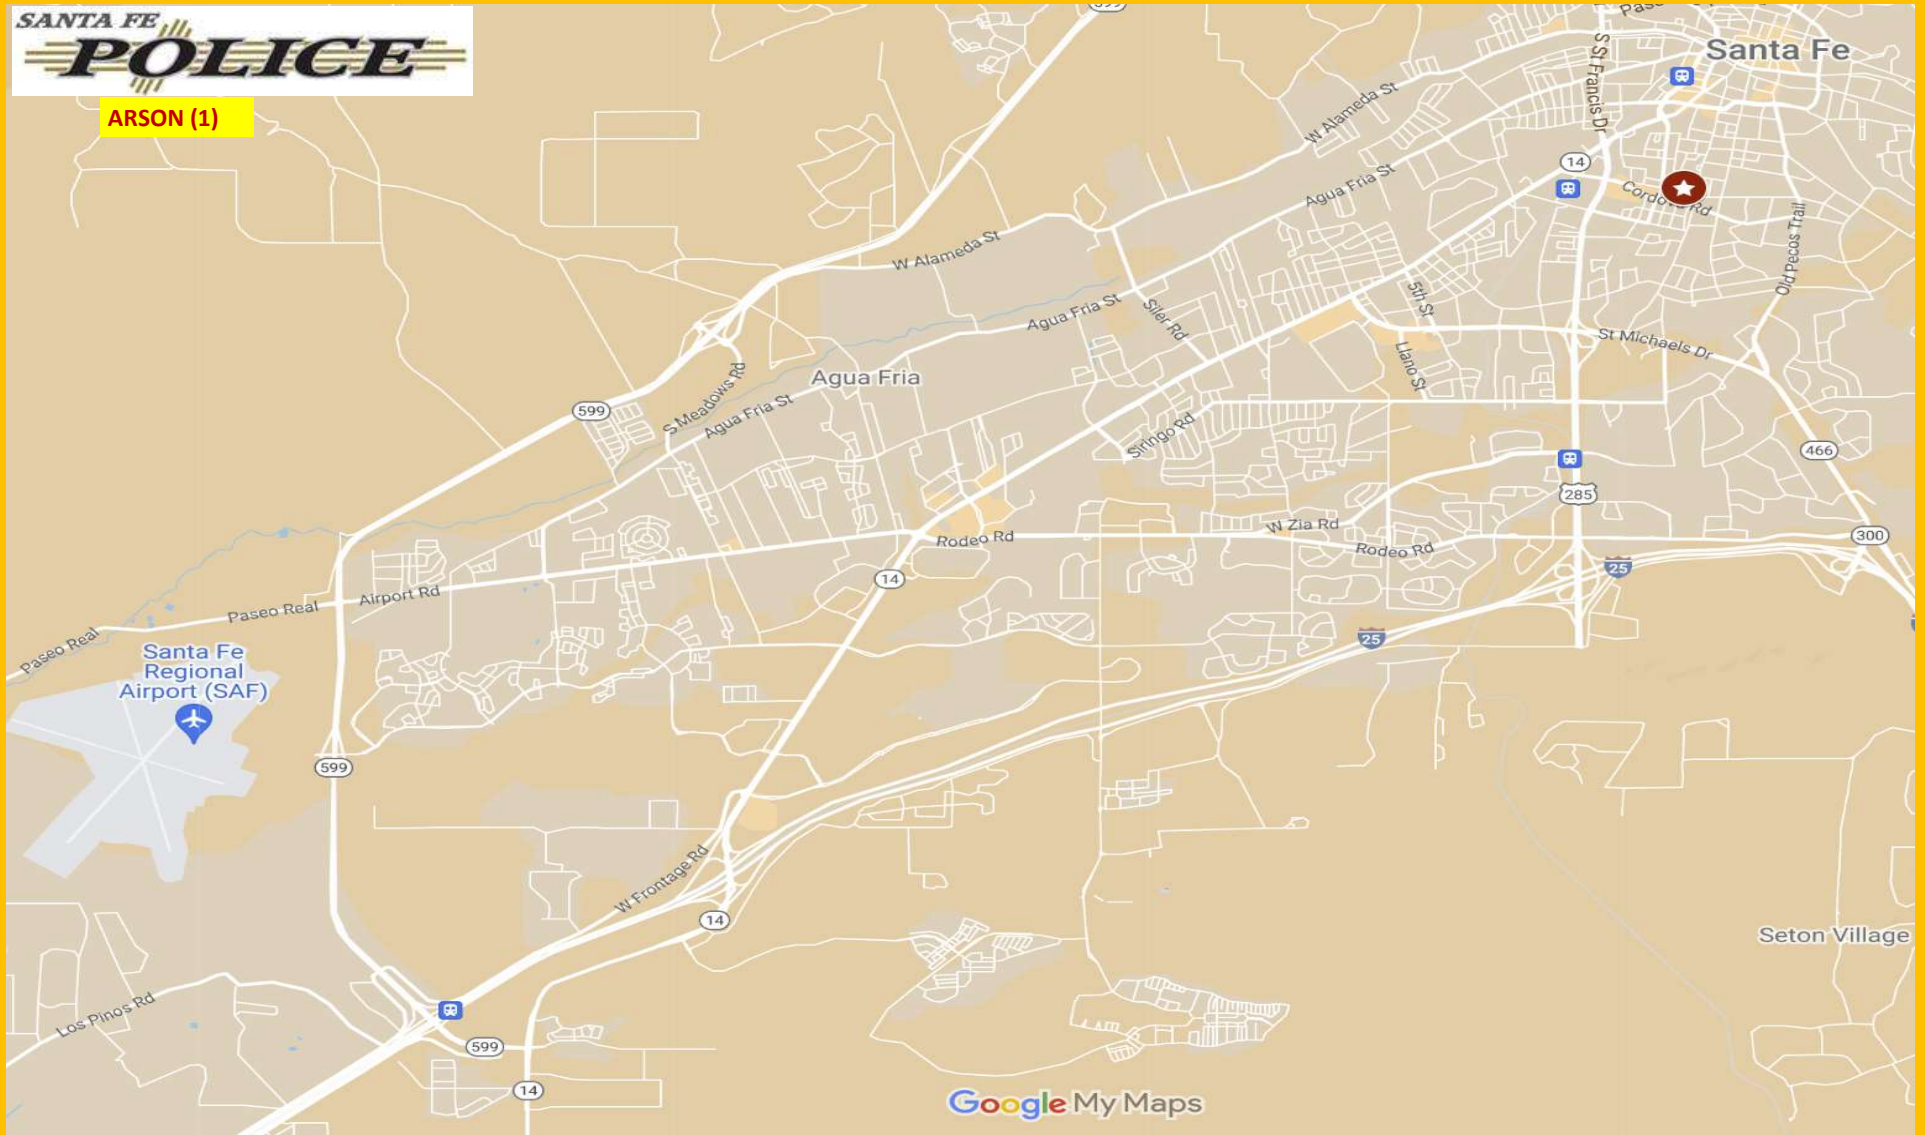

SFPD CRIME MAPPING: AUGUST 2024

HOMICIDE (1)

SFPD CRIME MAPPING: AUGUST 2024

SEX OFFENSE (13)

SFPD CRIME MAPPING: AUGUST 2024

ARSON (1)

SFPD CRIME MAPPING: AUGUST 2024

ROBBERY (7)

Google My Maps

SFPD CRIME MAPPING: AUGUST 2024

ASSAULT OFFENSES (173)

SFPD CRIME MAPPING: AUGUST 2024

BURGLARY (97)

SFPD CRIME MAPPING: AUGUST 2024

MOTOR VEHICLE THEFT (67)

SFPD CRIME MAPPING: AUGUST 2024

THEFT FROM A MOTOR VEHICLE (78)

SFPD CRIME MAPPING: AUGUST 2024

LARCENY (198)