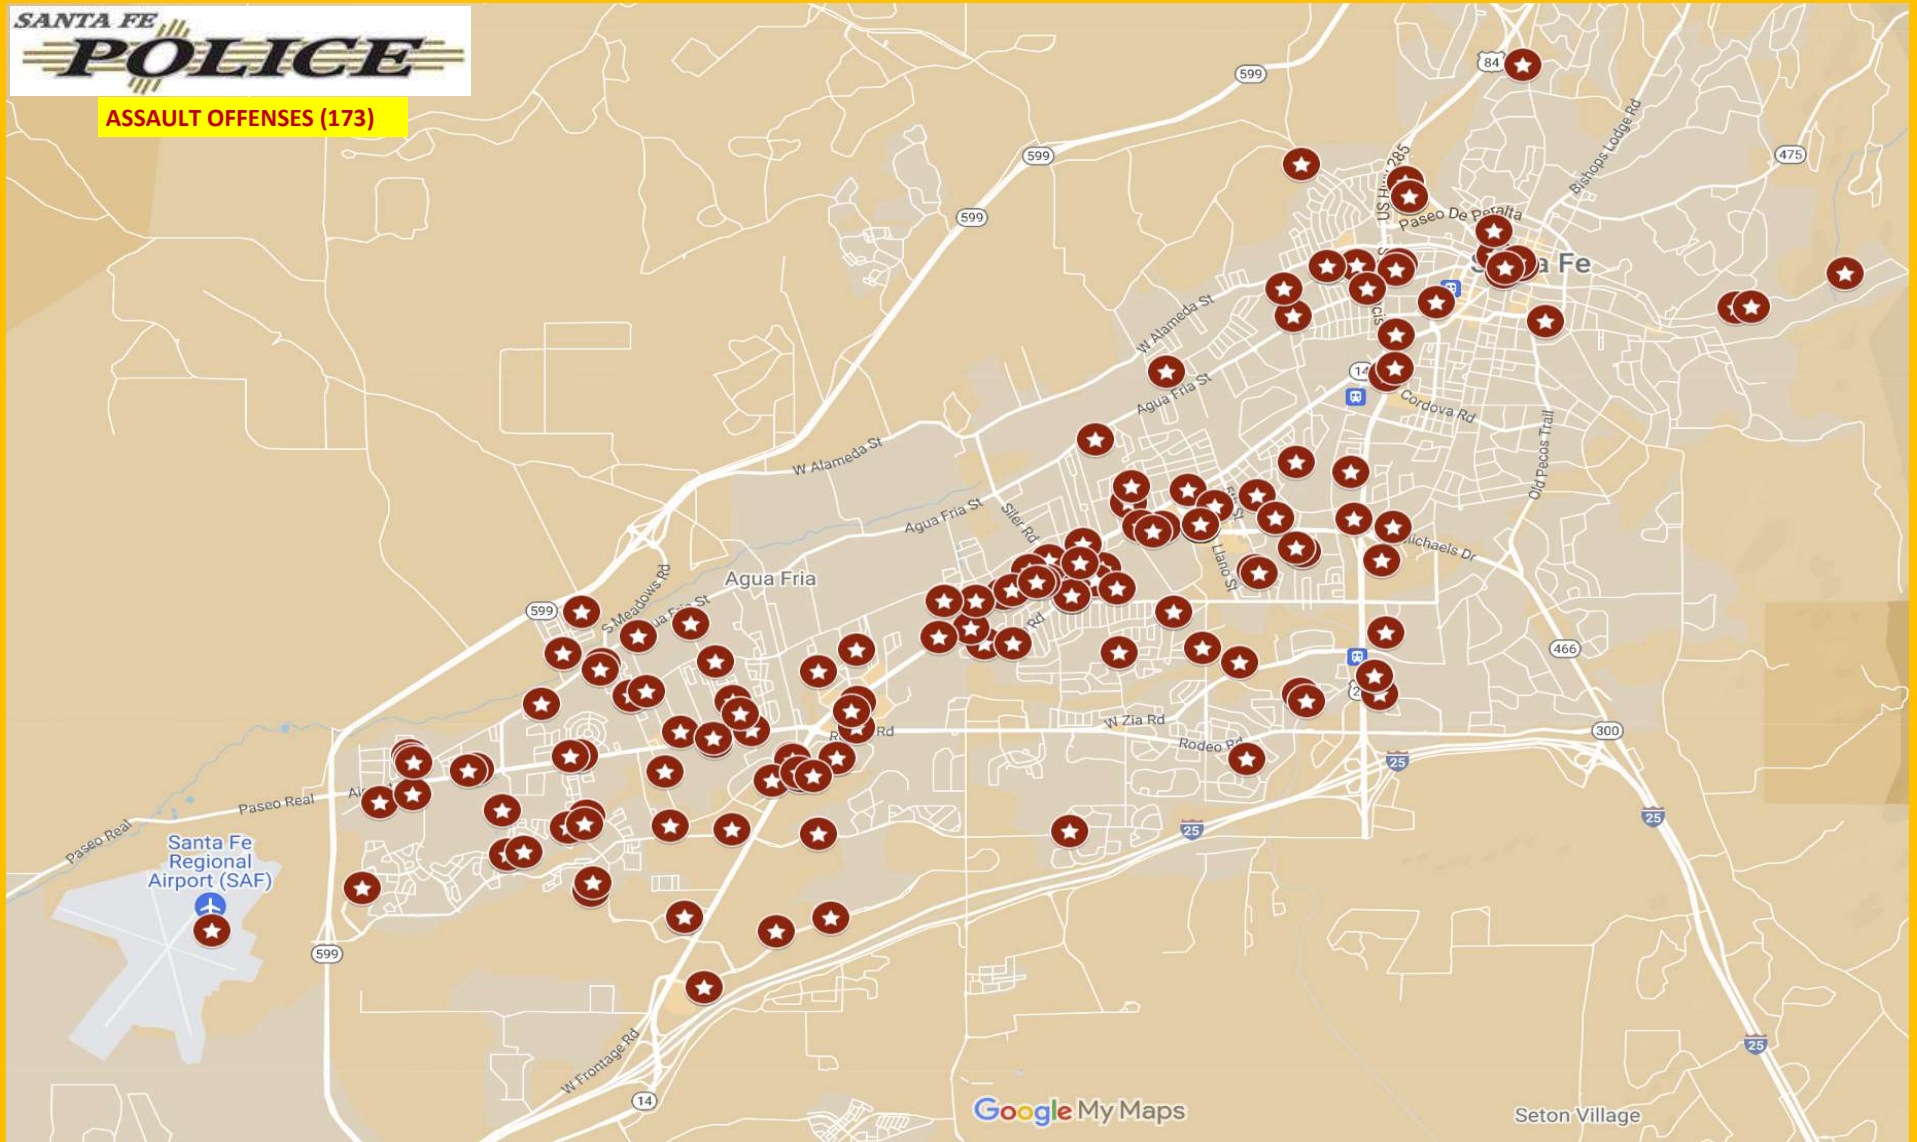

SFPD CRIME MAPPING: AUGUST 2024

HOMICIDE (1)

SFPD CRIME MAPPING: AUGUST 2024

SEX OFFENSE (13)

SFPD CRIME MAPPING: AUGUST 2024

ARSON (1)

SFPD CRIME MAPPING: AUGUST 2024

ROBBERY (7)

Google My Maps

SFPD CRIME MAPPING: AUGUST 2024

ASSAULT OFFENSES (173)

SFPD CRIME MAPPING: AUGUST 2024

BURGLARY (97)

SFPD CRIME MAPPING: AUGUST 2024

MOTOR VEHICLE THEFT (67)

SFPD CRIME MAPPING: AUGUST 2024

THEFT FROM A MOTOR VEHICLE (78)

SFPD CRIME MAPPING: AUGUST 2024

LARCENY (198)