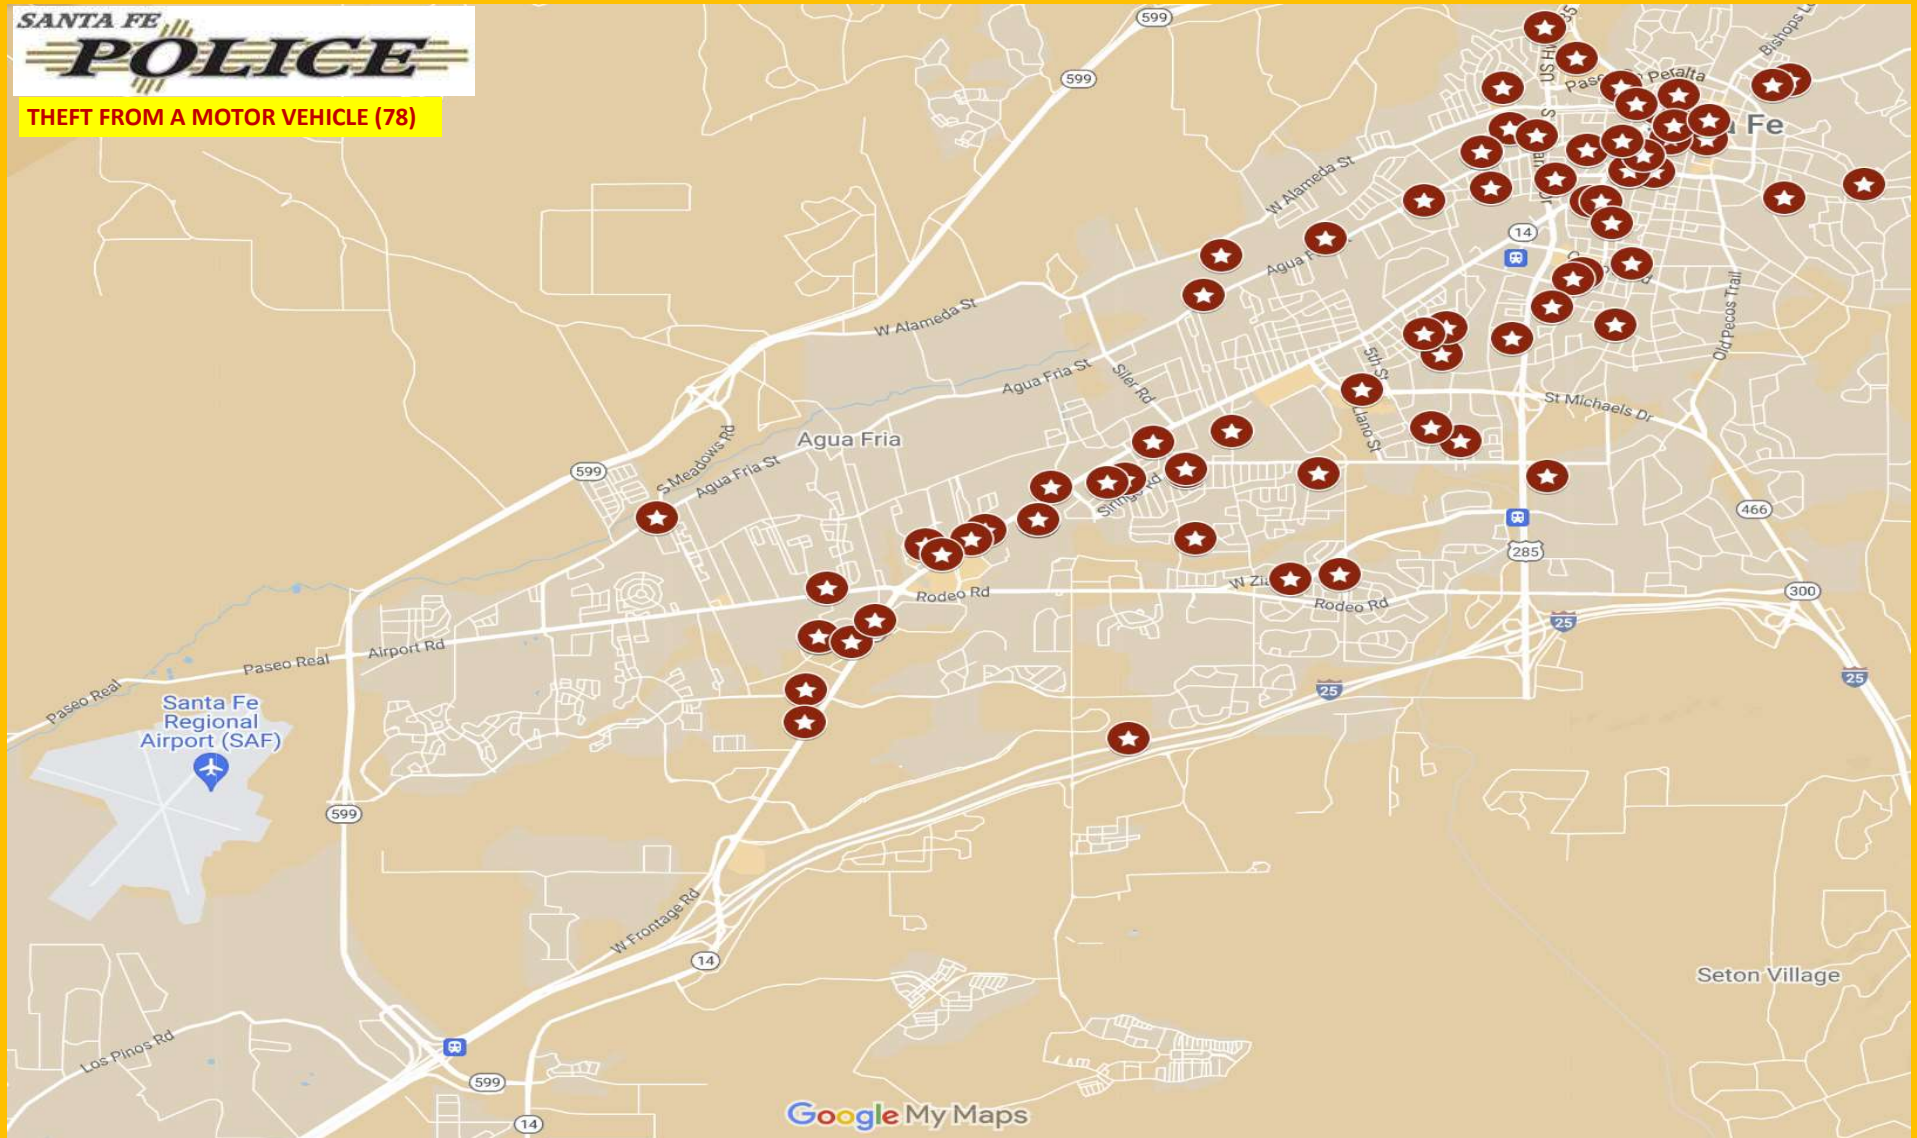

SFPD CRIME MAPPING: AUGUST 2024

HOMICIDE (1)

SFPD CRIME MAPPING: AUGUST 2024

SEX OFFENSE (13)

SFPD CRIME MAPPING: AUGUST 2024

ARSON (1)

SFPD CRIME MAPPING: AUGUST 2024

ROBBERY (7)

Google My Maps

SFPD CRIME MAPPING: AUGUST 2024

ASSAULT OFFENSES (173)

SFPD CRIME MAPPING: AUGUST 2024

BURGLARY (97)

SFPD CRIME MAPPING: AUGUST 2024

MOTOR VEHICLE THEFT (67)

SFPD CRIME MAPPING: AUGUST 2024

THEFT FROM A MOTOR VEHICLE (78)

SFPD CRIME MAPPING: AUGUST 2024

LARCENY (198)