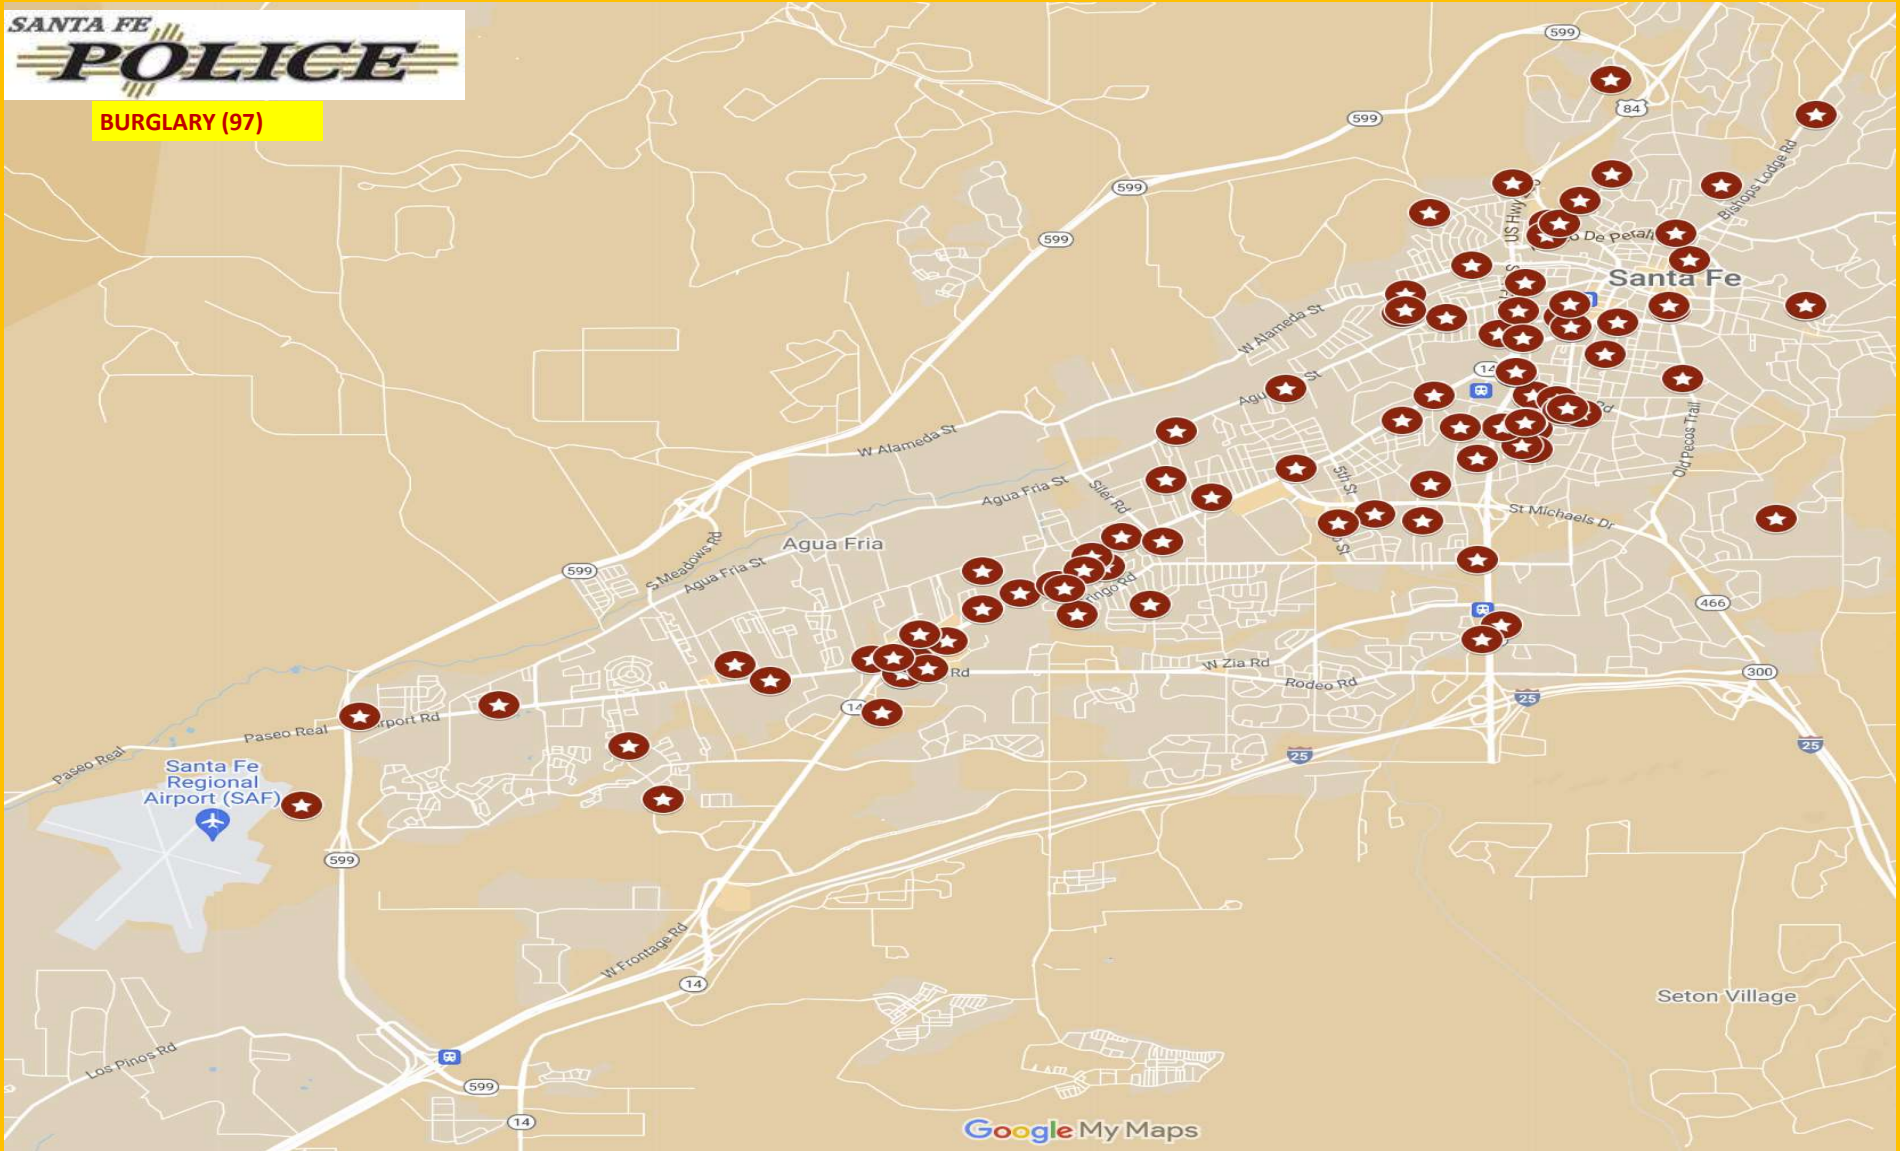

SFPD CRIME MAPPING: AUGUST 2024

HOMICIDE (1)

SFPD CRIME MAPPING: AUGUST 2024

SEX OFFENSE (13)

SFPD CRIME MAPPING: AUGUST 2024

ARSON (1)

SFPD CRIME MAPPING: AUGUST 2024

ROBBERY (7)

Google My Maps

SFPD CRIME MAPPING: AUGUST 2024

ASSAULT OFFENSES (173)

SFPD CRIME MAPPING: AUGUST 2024

BURGLARY (97)

SFPD CRIME MAPPING: AUGUST 2024

MOTOR VEHICLE THEFT (67)

SFPD CRIME MAPPING: AUGUST 2024

THEFT FROM A MOTOR VEHICLE (78)

SFPD CRIME MAPPING: AUGUST 2024

LARCENY (198)