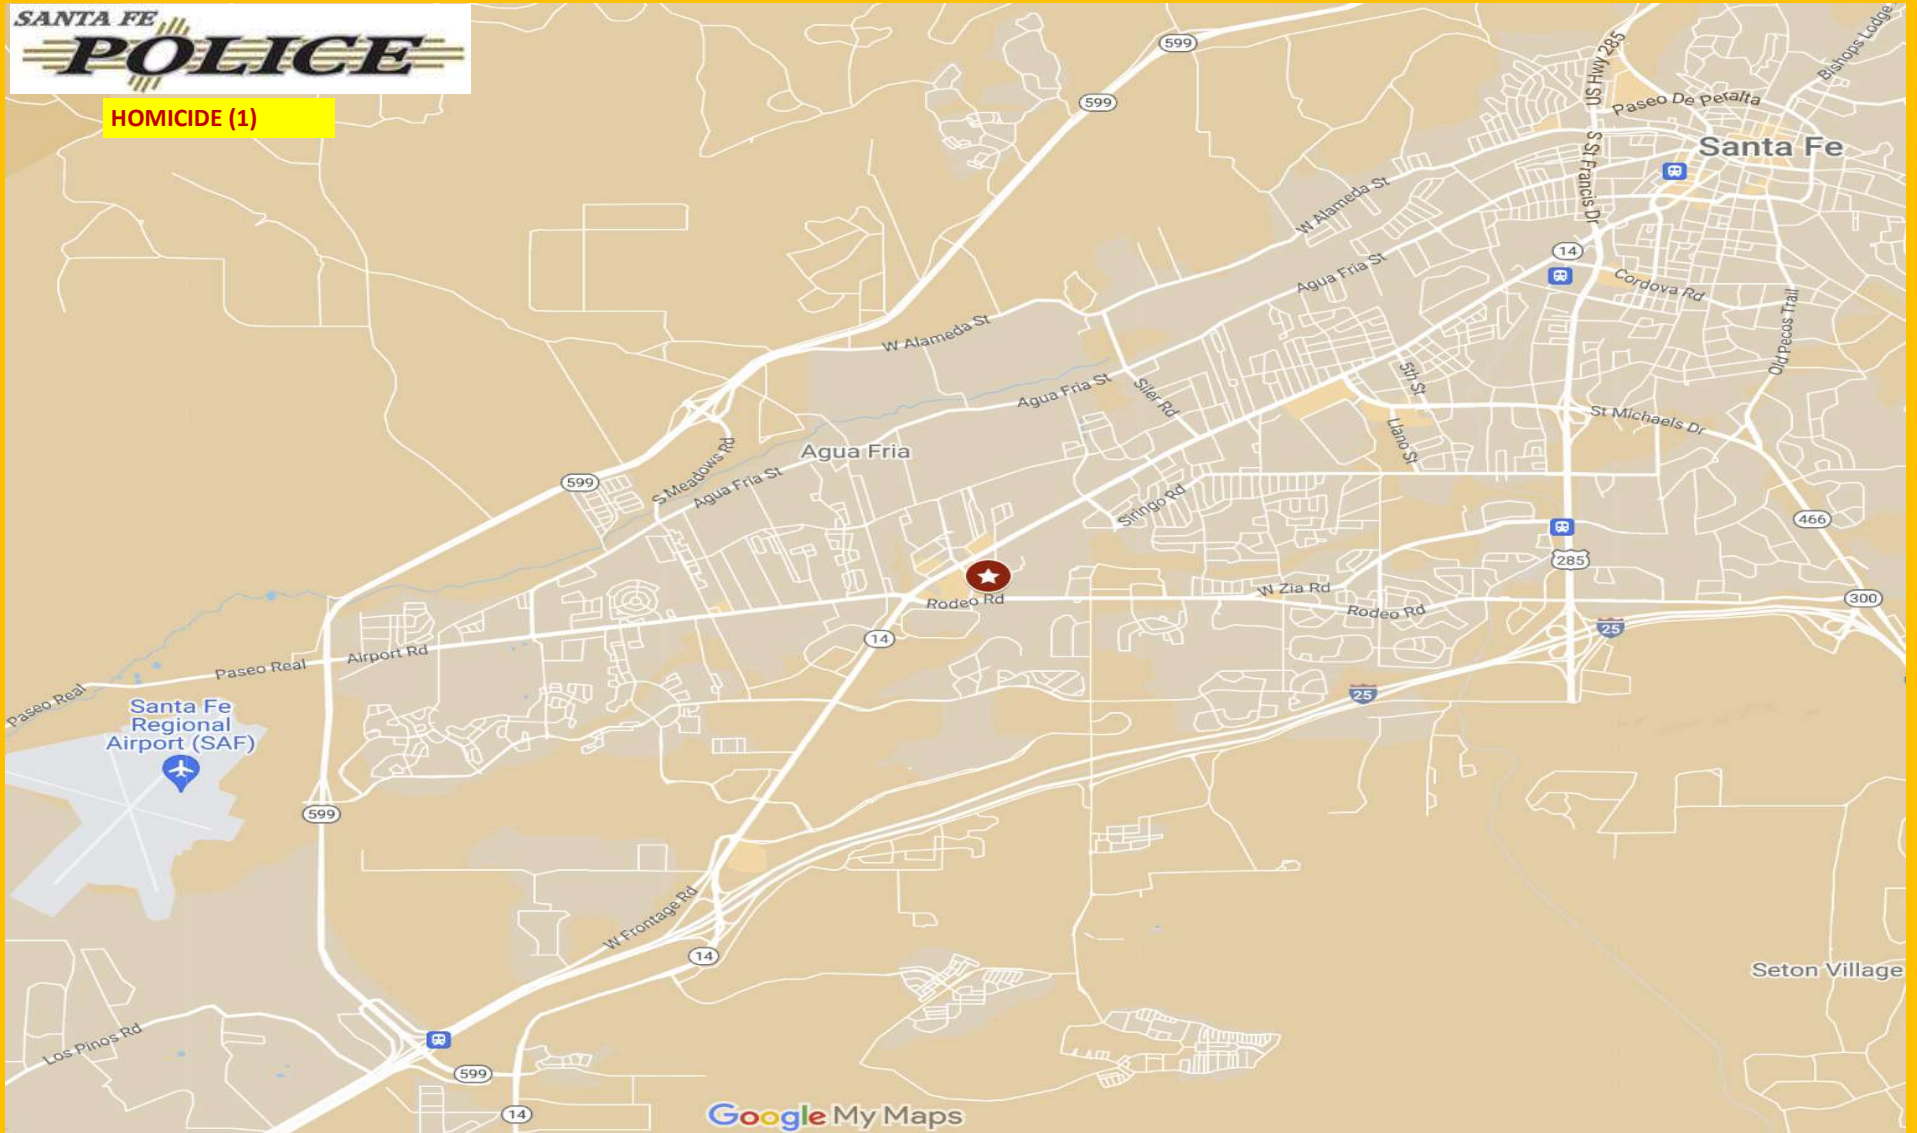

SFPD CRIME MAPPING: AUGUST 2024

HOMICIDE (1)

SFPD CRIME MAPPING: AUGUST 2024

SEX OFFENSE (13)

SFPD CRIME MAPPING: AUGUST 2024

ARSON (1)

SFPD CRIME MAPPING: AUGUST 2024

ROBBERY (7)

Google My Maps

SFPD CRIME MAPPING: AUGUST 2024

ASSAULT OFFENSES (173)

SFPD CRIME MAPPING: AUGUST 2024

BURGLARY (97)

SFPD CRIME MAPPING: AUGUST 2024

MOTOR VEHICLE THEFT (67)

SFPD CRIME MAPPING: AUGUST 2024

THEFT FROM A MOTOR VEHICLE (78)

SFPD CRIME MAPPING: AUGUST 2024

LARCENY (198)