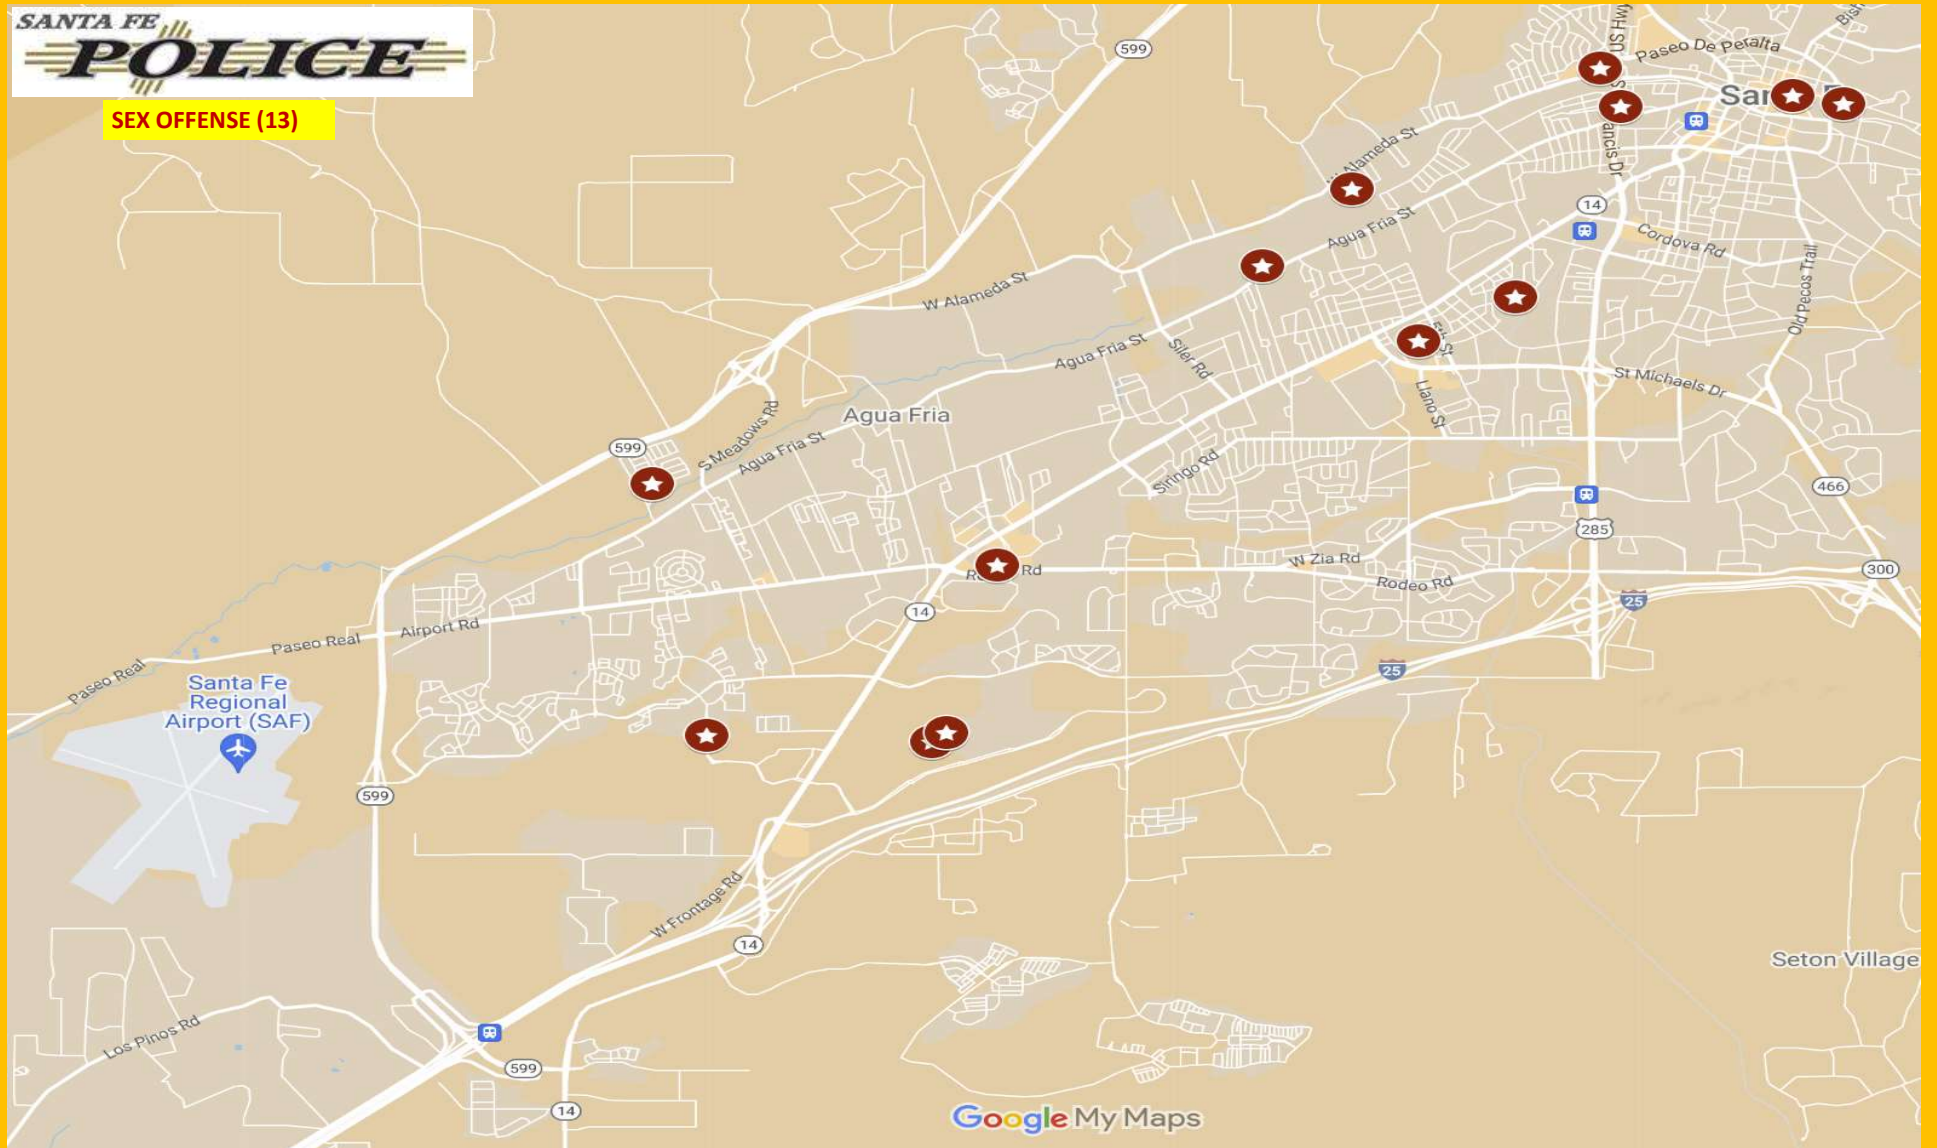

SFPD CRIME MAPPING: AUGUST 2024

HOMICIDE (1)

SFPD CRIME MAPPING: AUGUST 2024

SEX OFFENSE (13)

SFPD CRIME MAPPING: AUGUST 2024

ARSON (1)

SFPD CRIME MAPPING: AUGUST 2024

ROBBERY (7)

Google My Maps

SFPD CRIME MAPPING: AUGUST 2024

ASSAULT OFFENSES (173)

SFPD CRIME MAPPING: AUGUST 2024

BURGLARY (97)

SFPD CRIME MAPPING: AUGUST 2024

MOTOR VEHICLE THEFT (67)

SFPD CRIME MAPPING: AUGUST 2024

THEFT FROM A MOTOR VEHICLE (78)

SFPD CRIME MAPPING: AUGUST 2024

LARCENY (198)