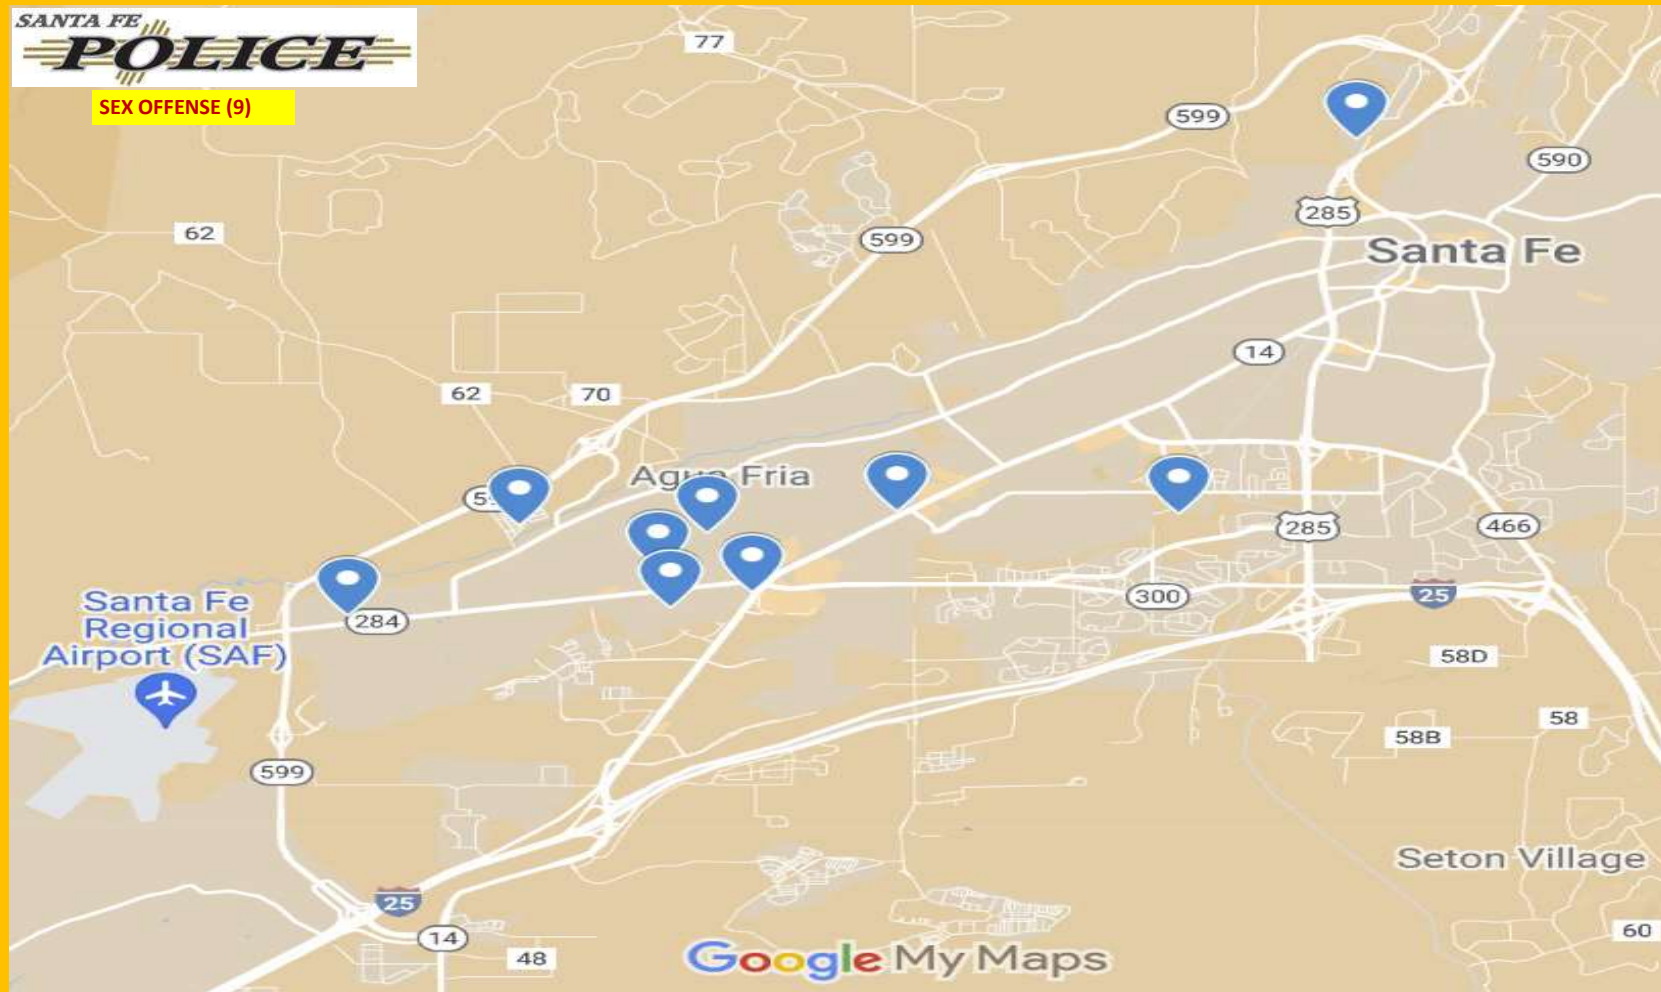

HOMICIDE (0)

SFPD CRIME MAPPING: FEBRUARY 2024

SEX OFFENSE (9)

ARSON (0)

SFPD CRIME MAPPING: FEBRUARY 2024

ROBBERY (5)

SFPD CRIME MAPPING: FEBRUARY 2024

ASSAULT OFFENSES (131)

SFPD CRIME MAPPING: FEBRUARY 2024

BURGLARY (60)

SFPD CRIME MAPPING: FEBRUARY 2024

MOTOR VEHICLE THEFT (75)

SFPD CRIME MAPPING: FEBRUARY 2024

THEFT FROM A MOTOR VEHICLE (75)

SFPD CRIME MAPPING: FEBRUARY 2024

LARCENY (140)