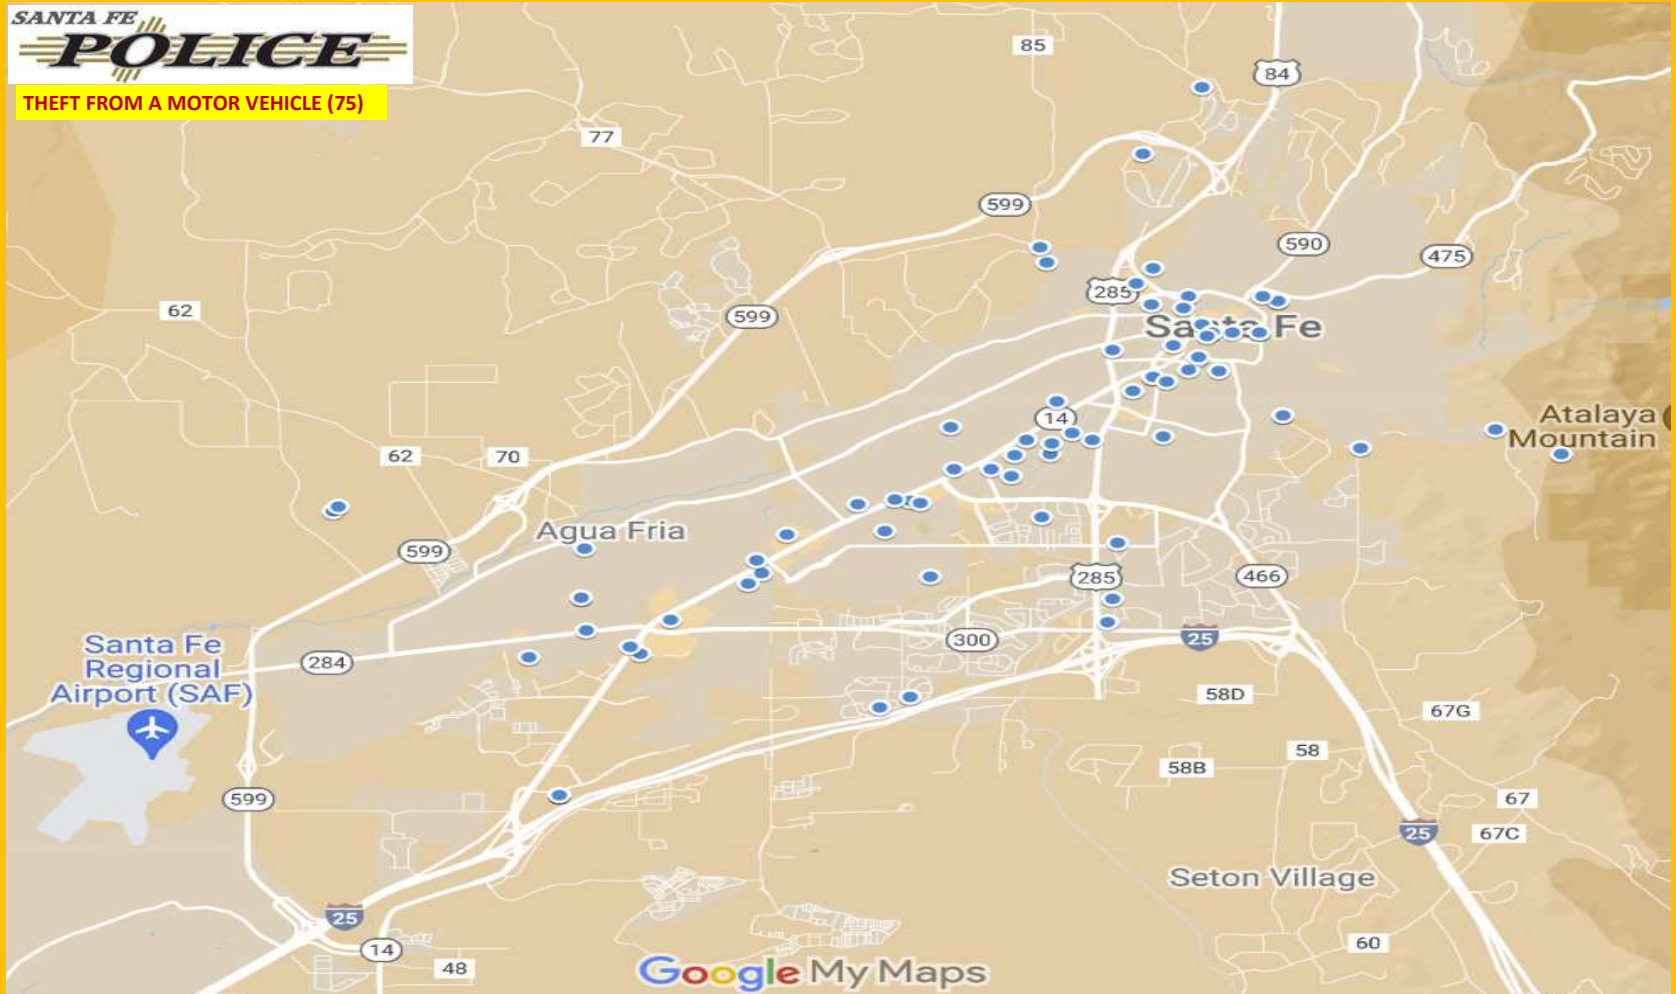

HOMICIDE (0)

SFPD CRIME MAPPING: FEBRUARY 2024

SEX OFFENSE (9)

ARSON (0)

SFPD CRIME MAPPING: FEBRUARY 2024

ROBBERY (5)

SFPD CRIME MAPPING: FEBRUARY 2024

ASSAULT OFFENSES (131)

SFPD CRIME MAPPING: FEBRUARY 2024

BURGLARY (60)

SFPD CRIME MAPPING: FEBRUARY 2024

MOTOR VEHICLE THEFT (75)

SFPD CRIME MAPPING: FEBRUARY 2024

THEFT FROM A MOTOR VEHICLE (75)

SFPD CRIME MAPPING: FEBRUARY 2024

LARCENY (140)