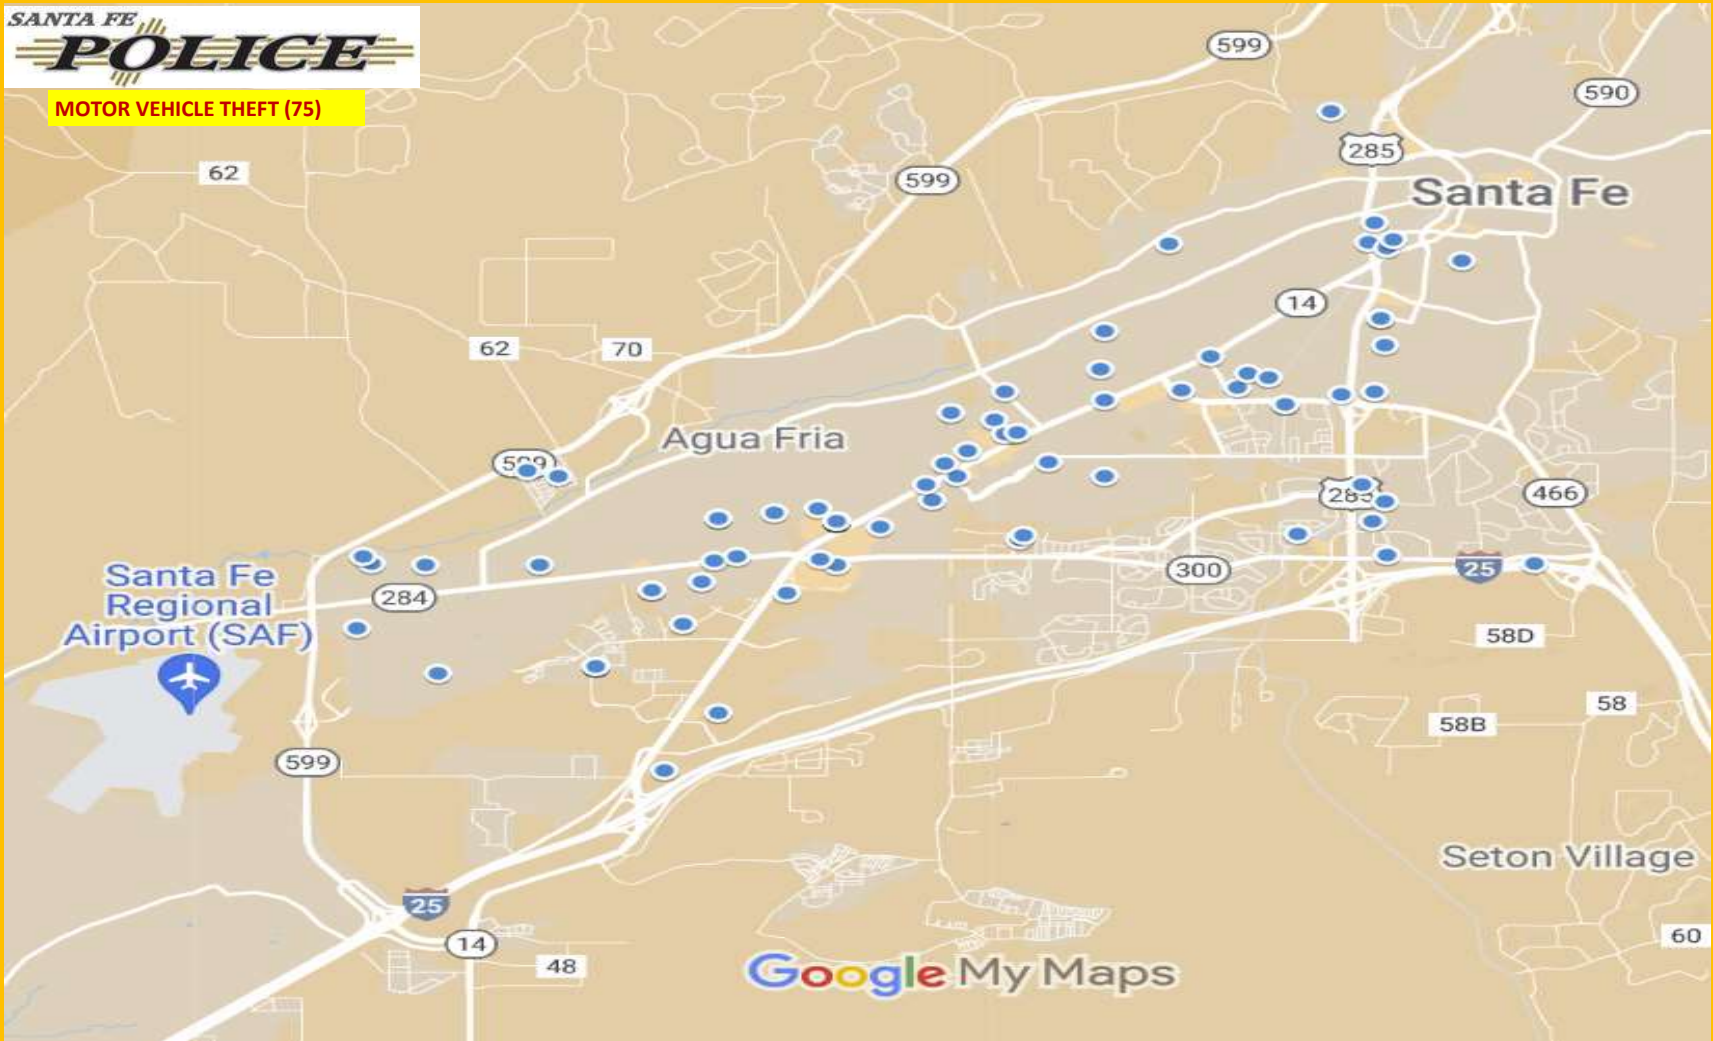

HOMICIDE (0)

SFPD CRIME MAPPING: FEBRUARY 2024

SEX OFFENSE (9)

ARSON (0)

SFPD CRIME MAPPING: FEBRUARY 2024

ROBBERY (5)

SFPD CRIME MAPPING: FEBRUARY 2024

ASSAULT OFFENSES (131)

SFPD CRIME MAPPING: FEBRUARY 2024

BURGLARY (60)

SFPD CRIME MAPPING: FEBRUARY 2024

MOTOR VEHICLE THEFT (75)

SFPD CRIME MAPPING: FEBRUARY 2024

THEFT FROM A MOTOR VEHICLE (75)

SFPD CRIME MAPPING: FEBRUARY 2024

LARCENY (140)