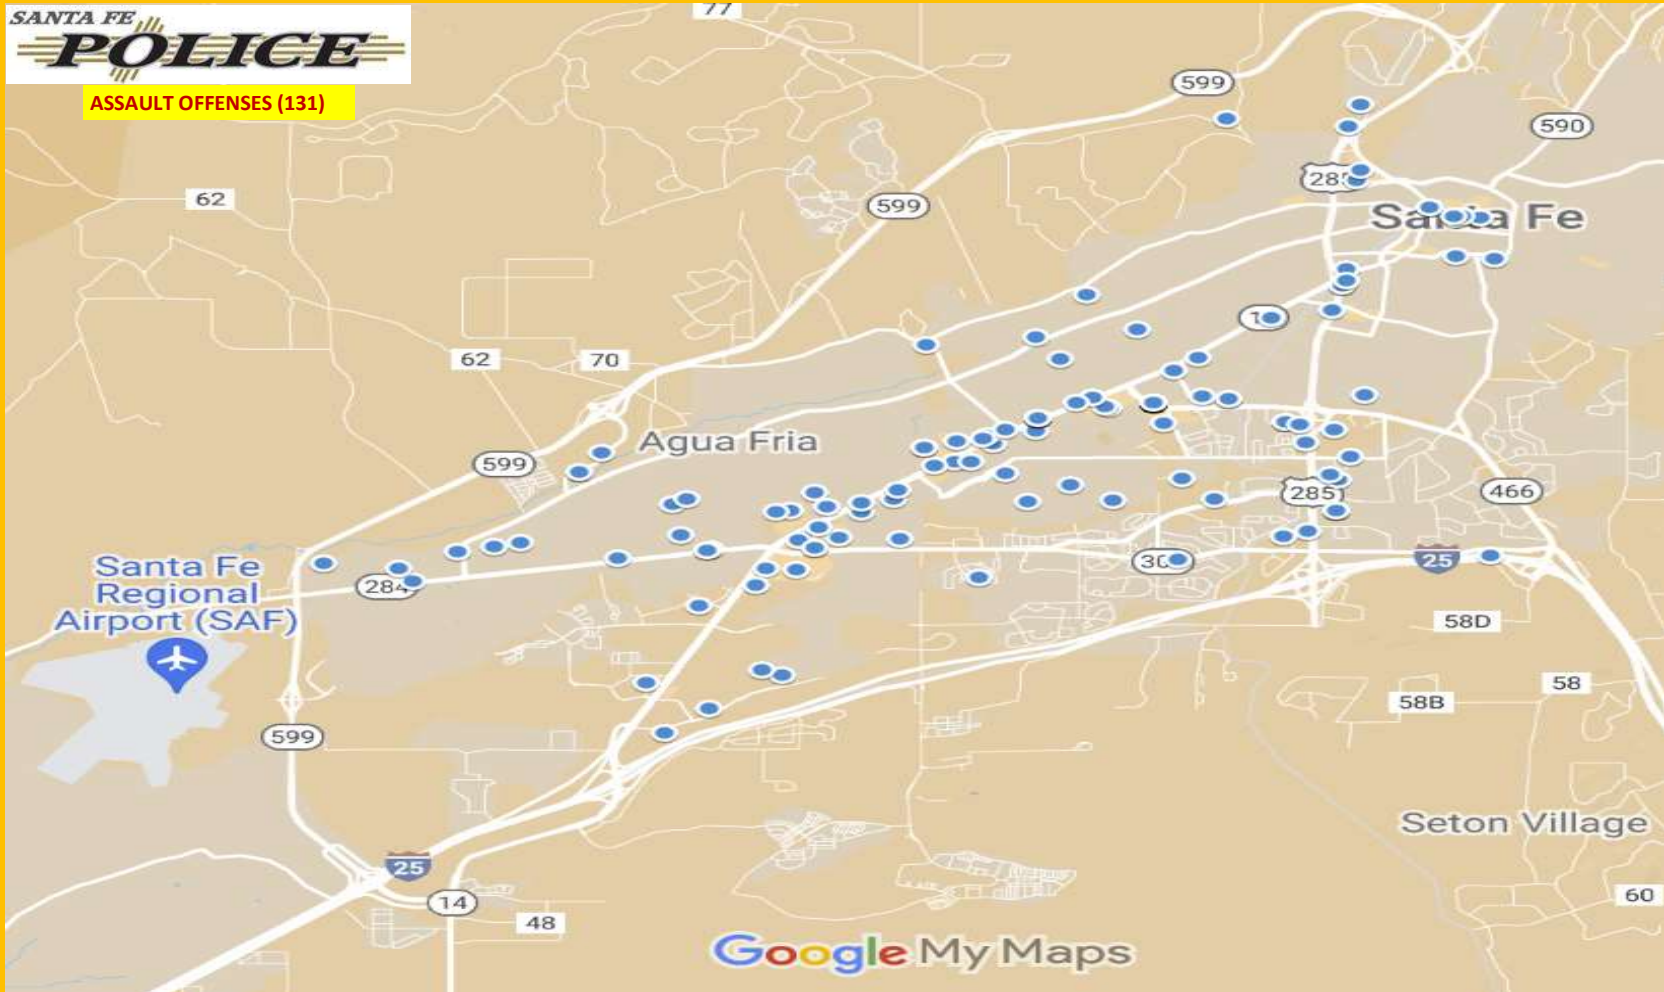

HOMICIDE (0)

SFPD CRIME MAPPING: FEBRUARY 2024

SEX OFFENSE (9)

ARSON (0)

SFPD CRIME MAPPING: FEBRUARY 2024

ROBBERY (5)

SFPD CRIME MAPPING: FEBRUARY 2024

ASSAULT OFFENSES (131)

SFPD CRIME MAPPING: FEBRUARY 2024

BURGLARY (60)

SFPD CRIME MAPPING: FEBRUARY 2024

MOTOR VEHICLE THEFT (75)

SFPD CRIME MAPPING: FEBRUARY 2024

THEFT FROM A MOTOR VEHICLE (75)

SFPD CRIME MAPPING: FEBRUARY 2024

LARCENY (140)