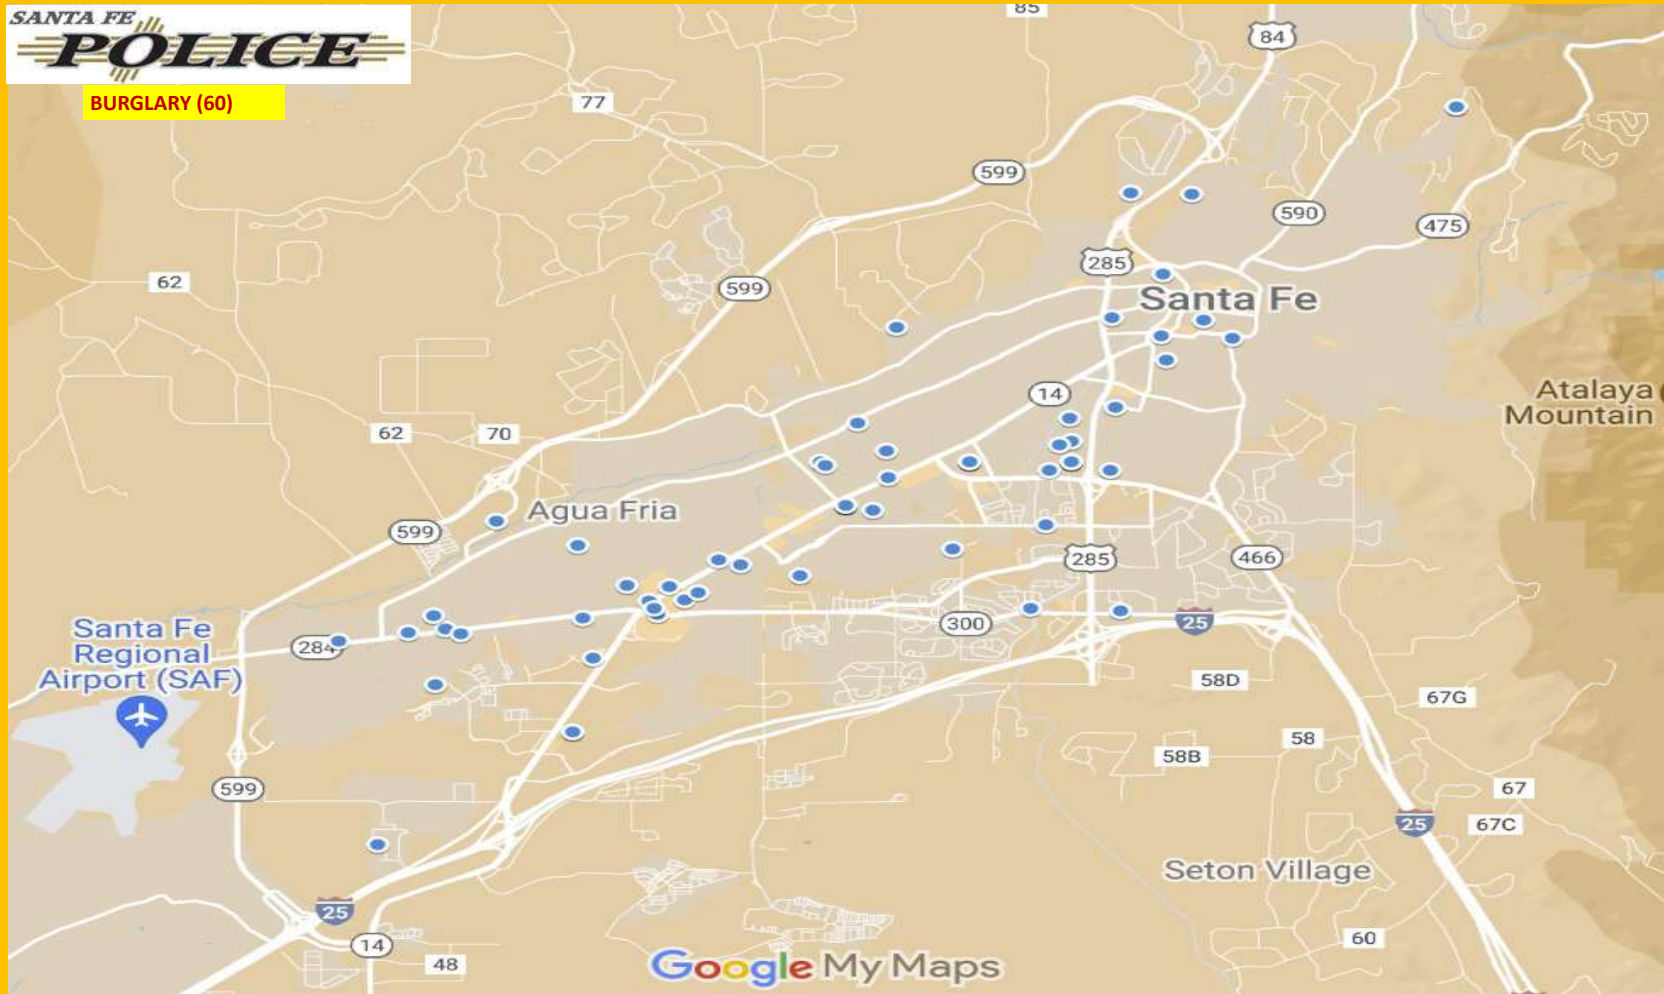

HOMICIDE (0)

SFPD CRIME MAPPING: FEBRUARY 2024

SEX OFFENSE (9)

ARSON (0)

SFPD CRIME MAPPING: FEBRUARY 2024

ROBBERY (5)

SFPD CRIME MAPPING: FEBRUARY 2024

ASSAULT OFFENSES (131)

SFPD CRIME MAPPING: FEBRUARY 2024

BURGLARY (60)

SFPD CRIME MAPPING: FEBRUARY 2024

MOTOR VEHICLE THEFT (75)

SFPD CRIME MAPPING: FEBRUARY 2024

THEFT FROM A MOTOR VEHICLE (75)

SFPD CRIME MAPPING: FEBRUARY 2024

LARCENY (140)