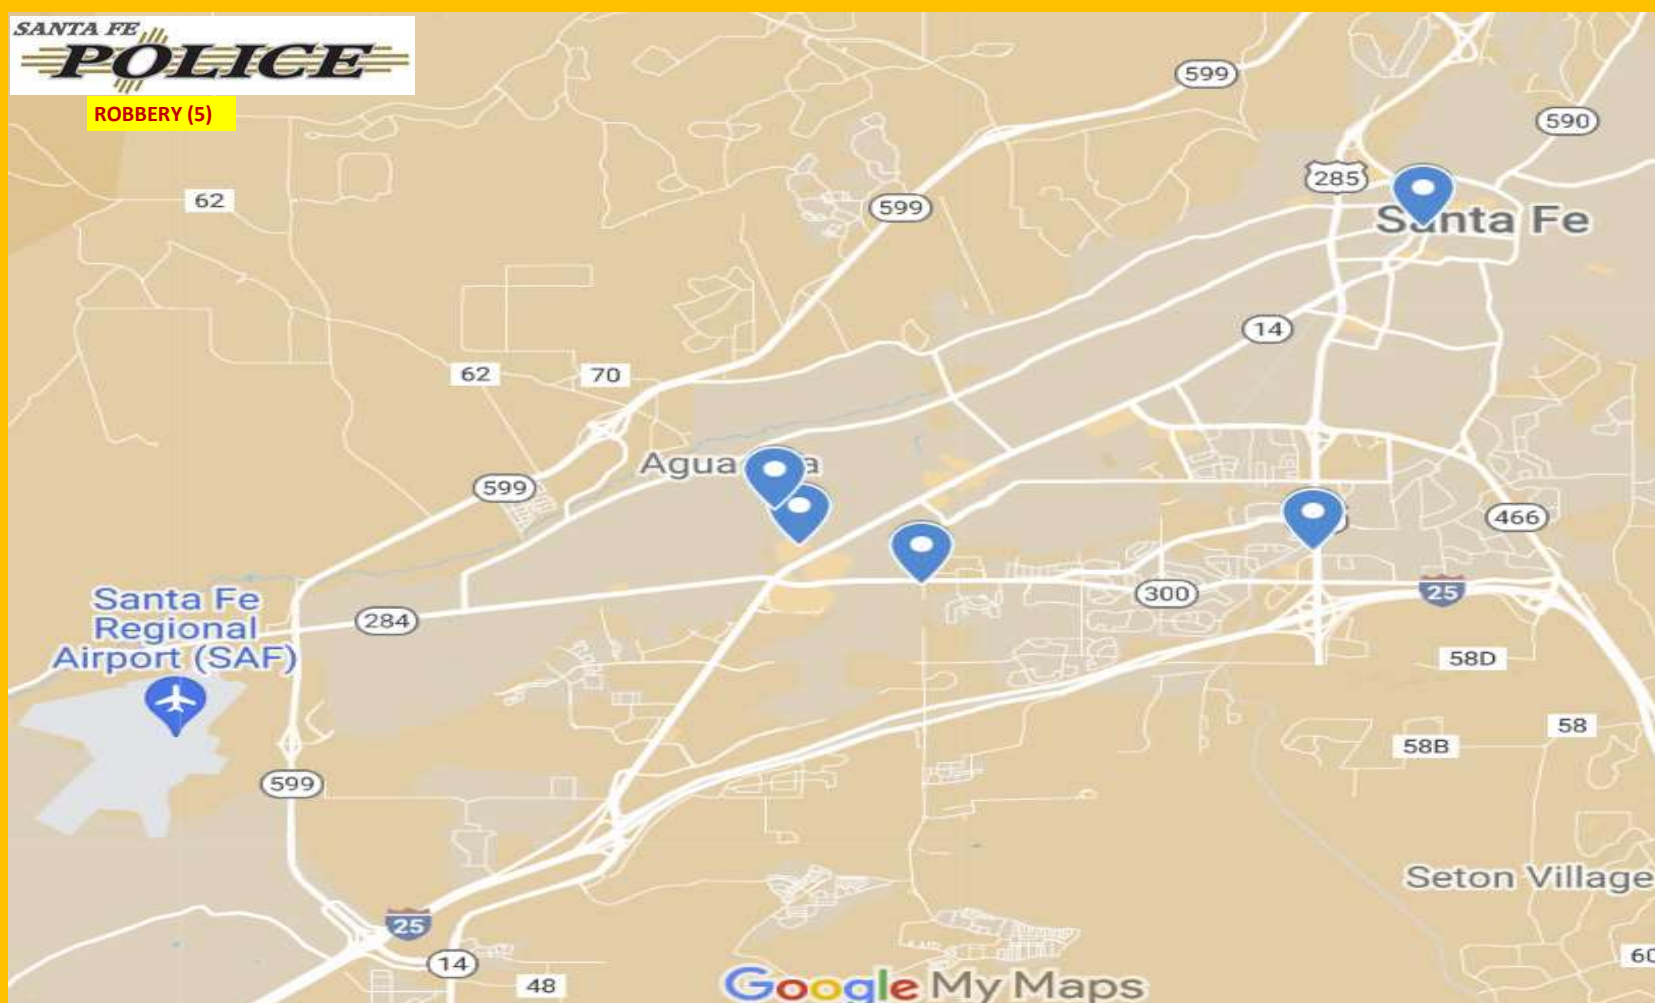

HOMICIDE (0)

SFPD CRIME MAPPING: FEBRUARY 2024

SEX OFFENSE (9)

ARSON (0)

SFPD CRIME MAPPING: FEBRUARY 2024

ROBBERY (5)

SFPD CRIME MAPPING: FEBRUARY 2024

ASSAULT OFFENSES (131)

SFPD CRIME MAPPING: FEBRUARY 2024

BURGLARY (60)

SFPD CRIME MAPPING: FEBRUARY 2024

MOTOR VEHICLE THEFT (75)

SFPD CRIME MAPPING: FEBRUARY 2024

THEFT FROM A MOTOR VEHICLE (75)

SFPD CRIME MAPPING: FEBRUARY 2024

LARCENY (140)