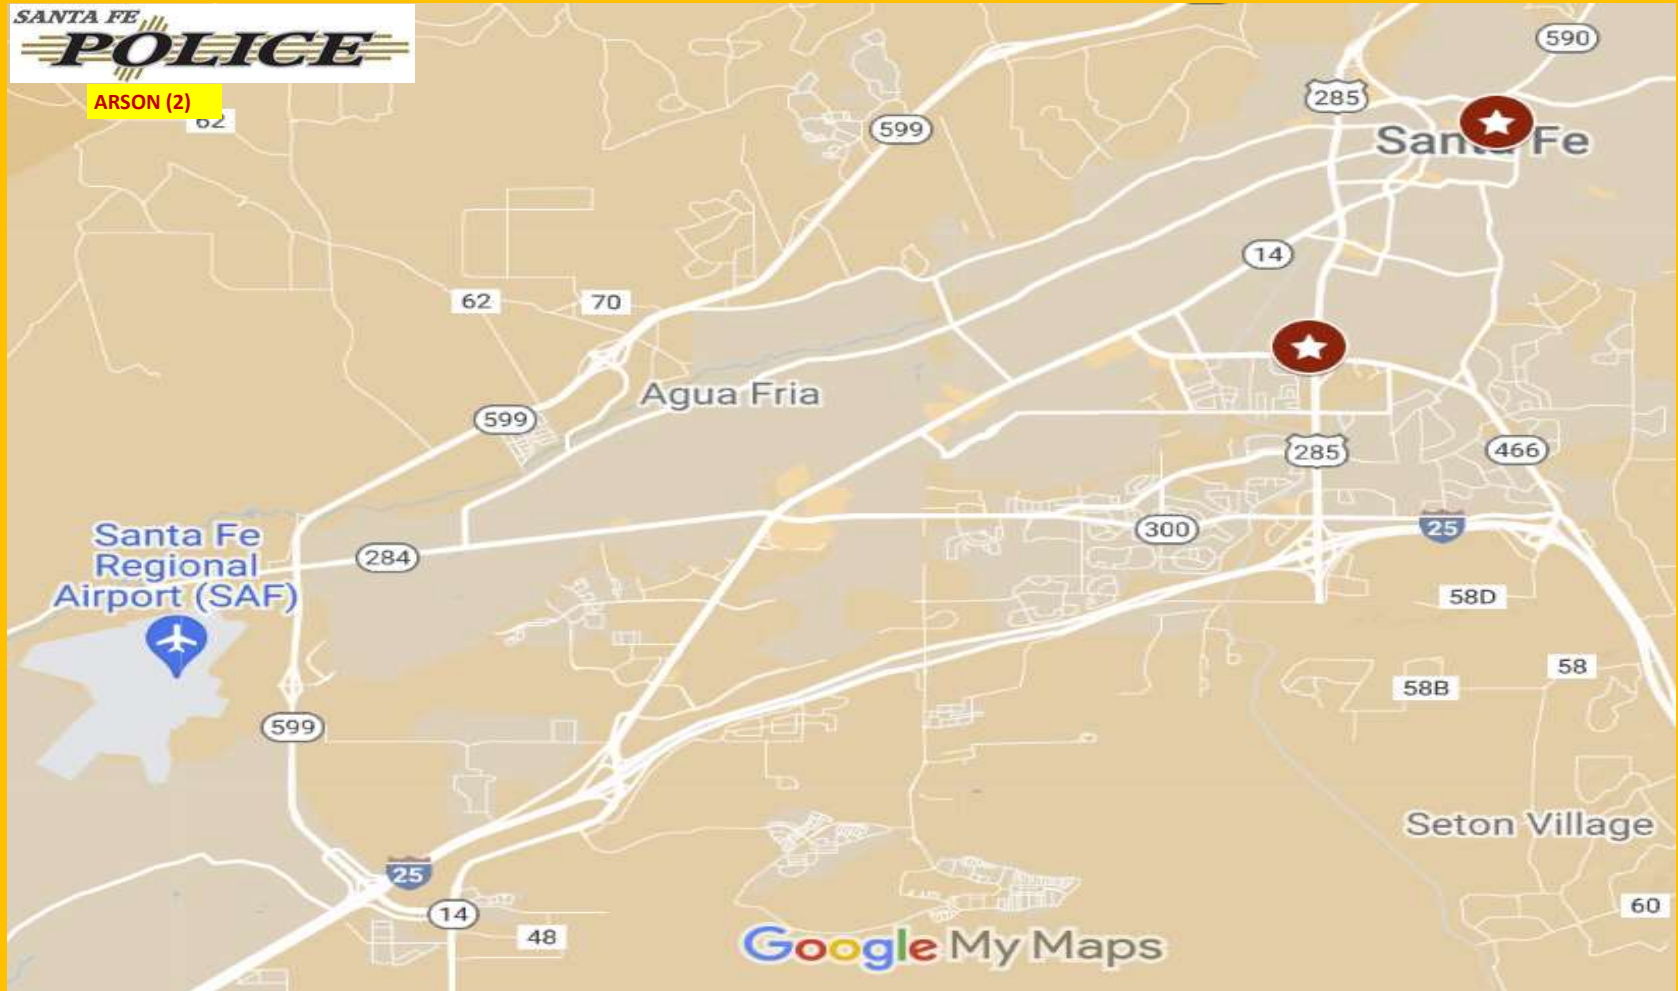

HOMICIDE (0)

SFPD CRIME MAPPING: MARCH 2024

SEX OFFENSE (2)

SFPD CRIME MAPPING: MARCH 2024

ARSON (2)

SFPD CRIME MAPPING: MARCH 2024

ROBBERY (3)

SFPD CRIME MAPPING: MARCH 2024

ASSAULT OFFENSES (143)

SFPD CRIME MAPPING: MARCH 2024

BURGLARY (75)

SFPD CRIME MAPPING: MARCH 2024

MOTOR VEHICLE THEFT (58)

THEFT FROM A MOTOR VEHICLE (51)

SFPD CRIME MAPPING: MARCH 2024

LARCENY (147)