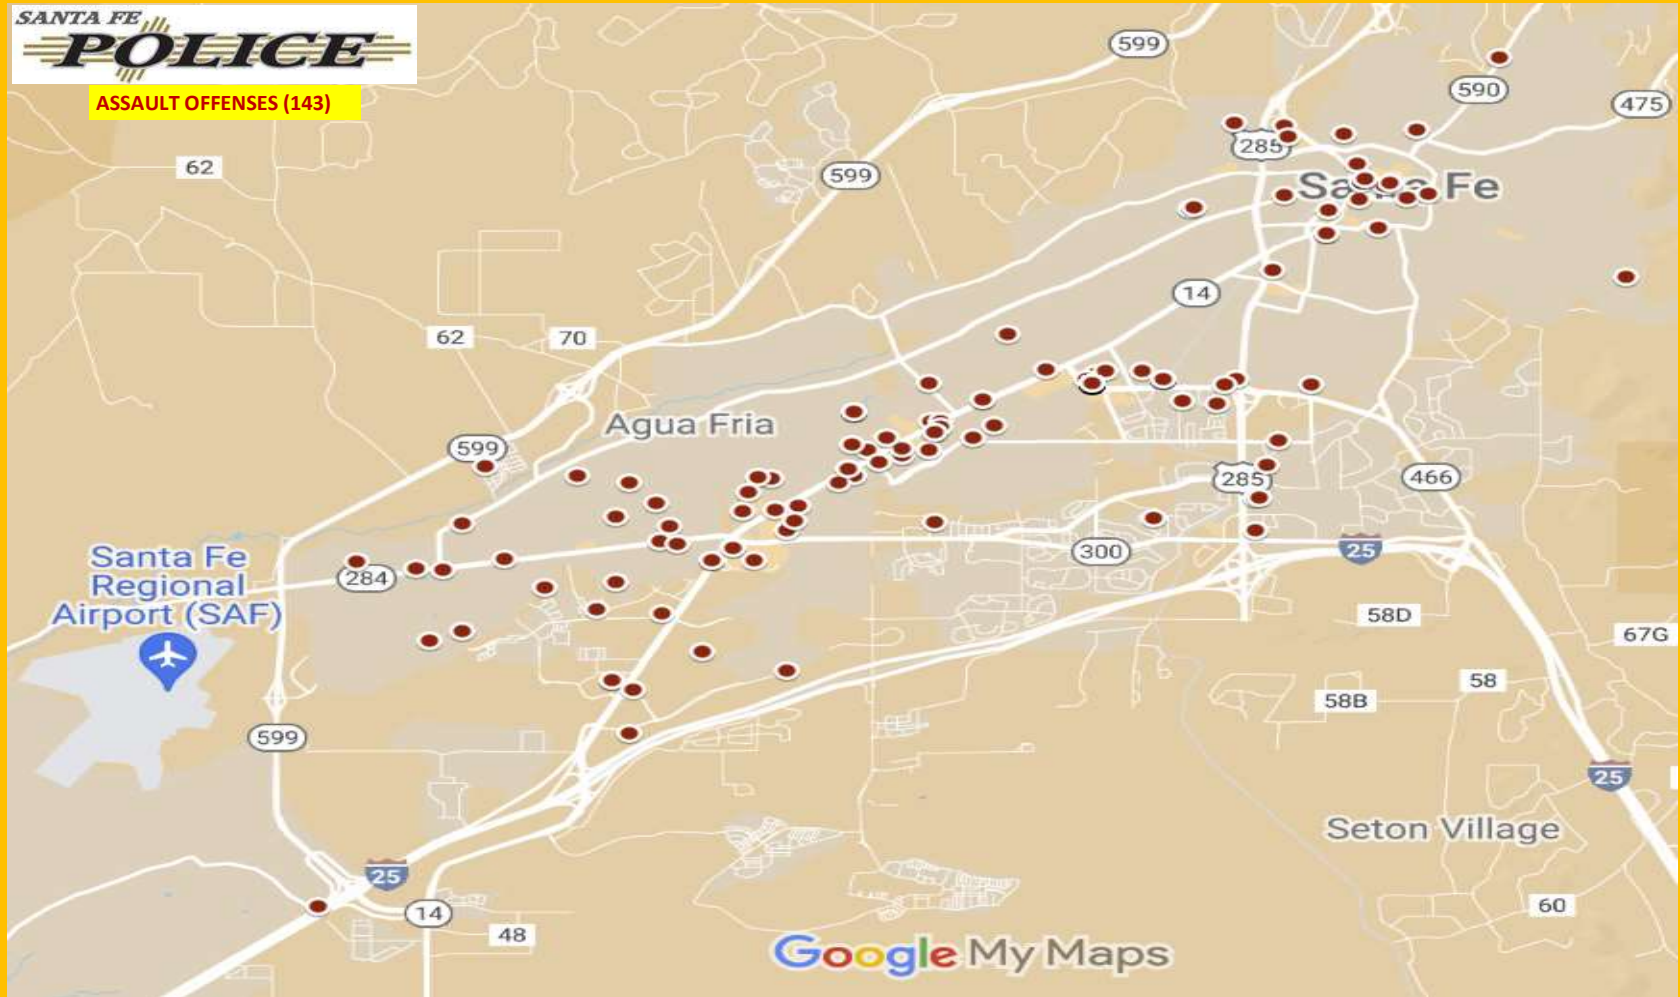

HOMICIDE (0)

SFPD CRIME MAPPING: MARCH 2024

SEX OFFENSE (2)

SFPD CRIME MAPPING: MARCH 2024

ARSON (2)

SFPD CRIME MAPPING: MARCH 2024

ROBBERY (3)

SFPD CRIME MAPPING: MARCH 2024

ASSAULT OFFENSES (143)

SFPD CRIME MAPPING: MARCH 2024

BURGLARY (75)

SFPD CRIME MAPPING: MARCH 2024

MOTOR VEHICLE THEFT (58)

THEFT FROM A MOTOR VEHICLE (51)

SFPD CRIME MAPPING: MARCH 2024

LARCENY (147)