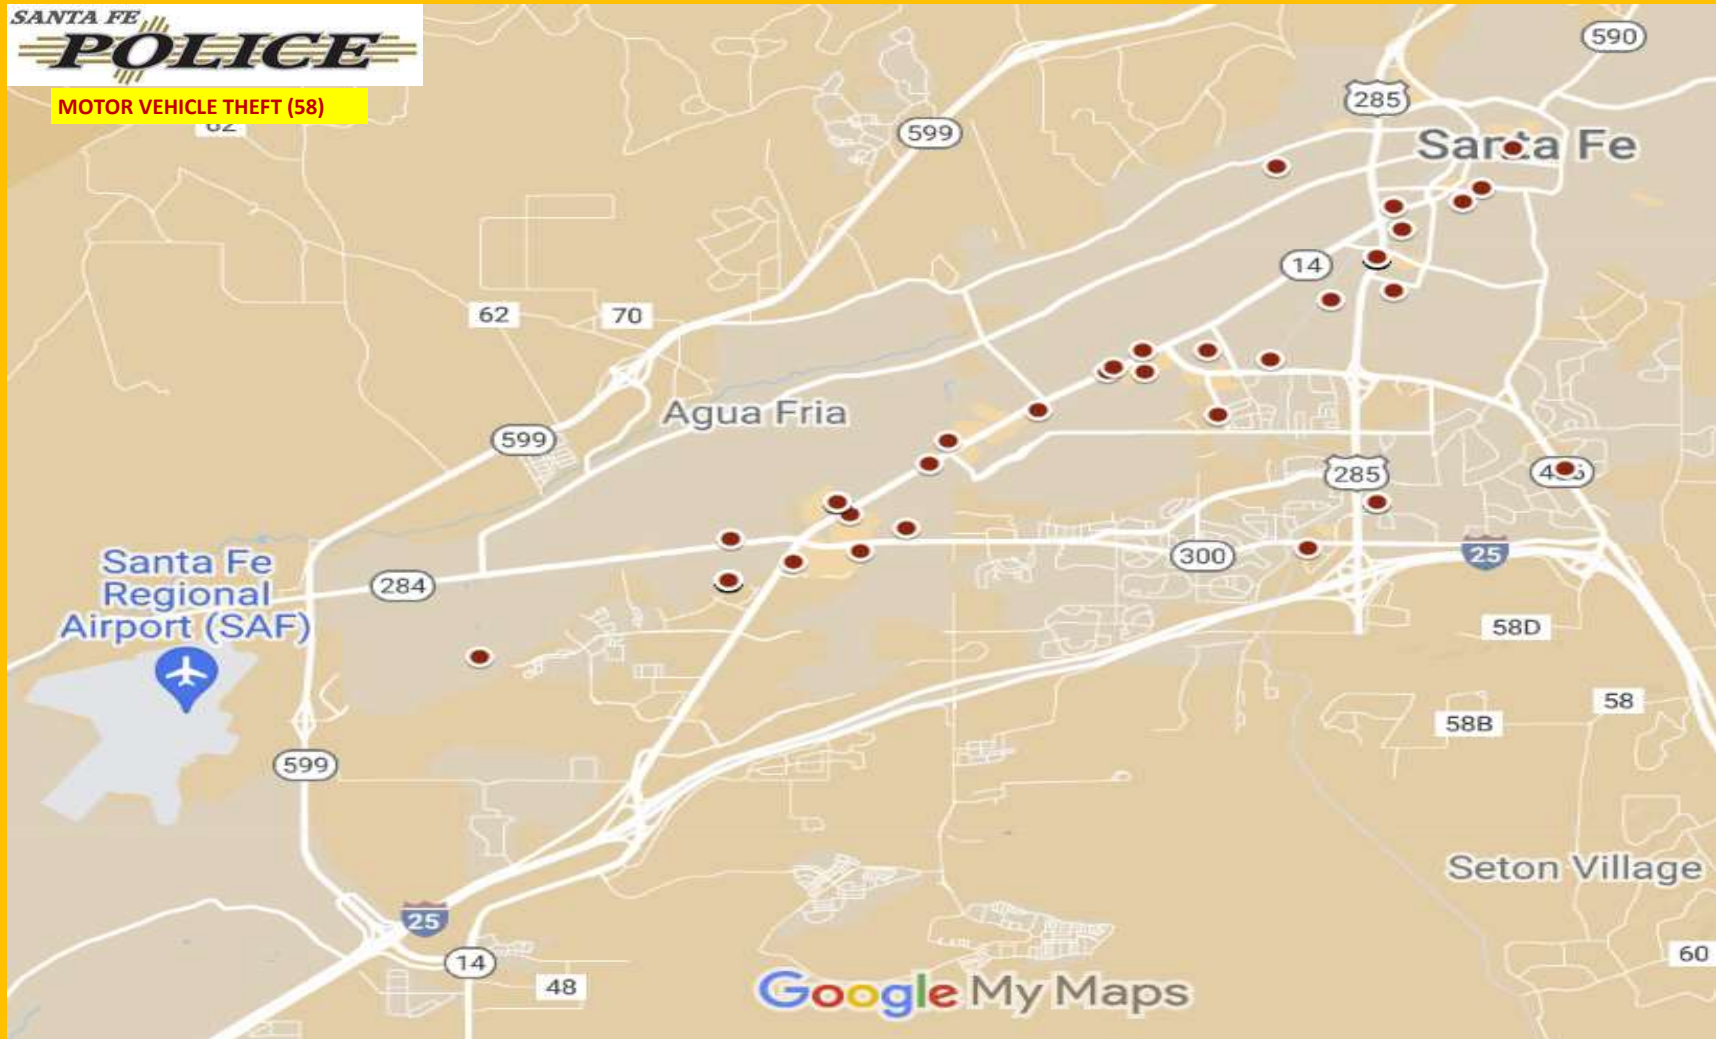

HOMICIDE (0)

SFPD CRIME MAPPING: MARCH 2024

SEX OFFENSE (2)

SFPD CRIME MAPPING: MARCH 2024

ARSON (2)

SFPD CRIME MAPPING: MARCH 2024

ROBBERY (3)

SFPD CRIME MAPPING: MARCH 2024

ASSAULT OFFENSES (143)

SFPD CRIME MAPPING: MARCH 2024

BURGLARY (75)

SFPD CRIME MAPPING: MARCH 2024

MOTOR VEHICLE THEFT (58)

THEFT FROM A MOTOR VEHICLE (51)

SFPD CRIME MAPPING: MARCH 2024

LARCENY (147)