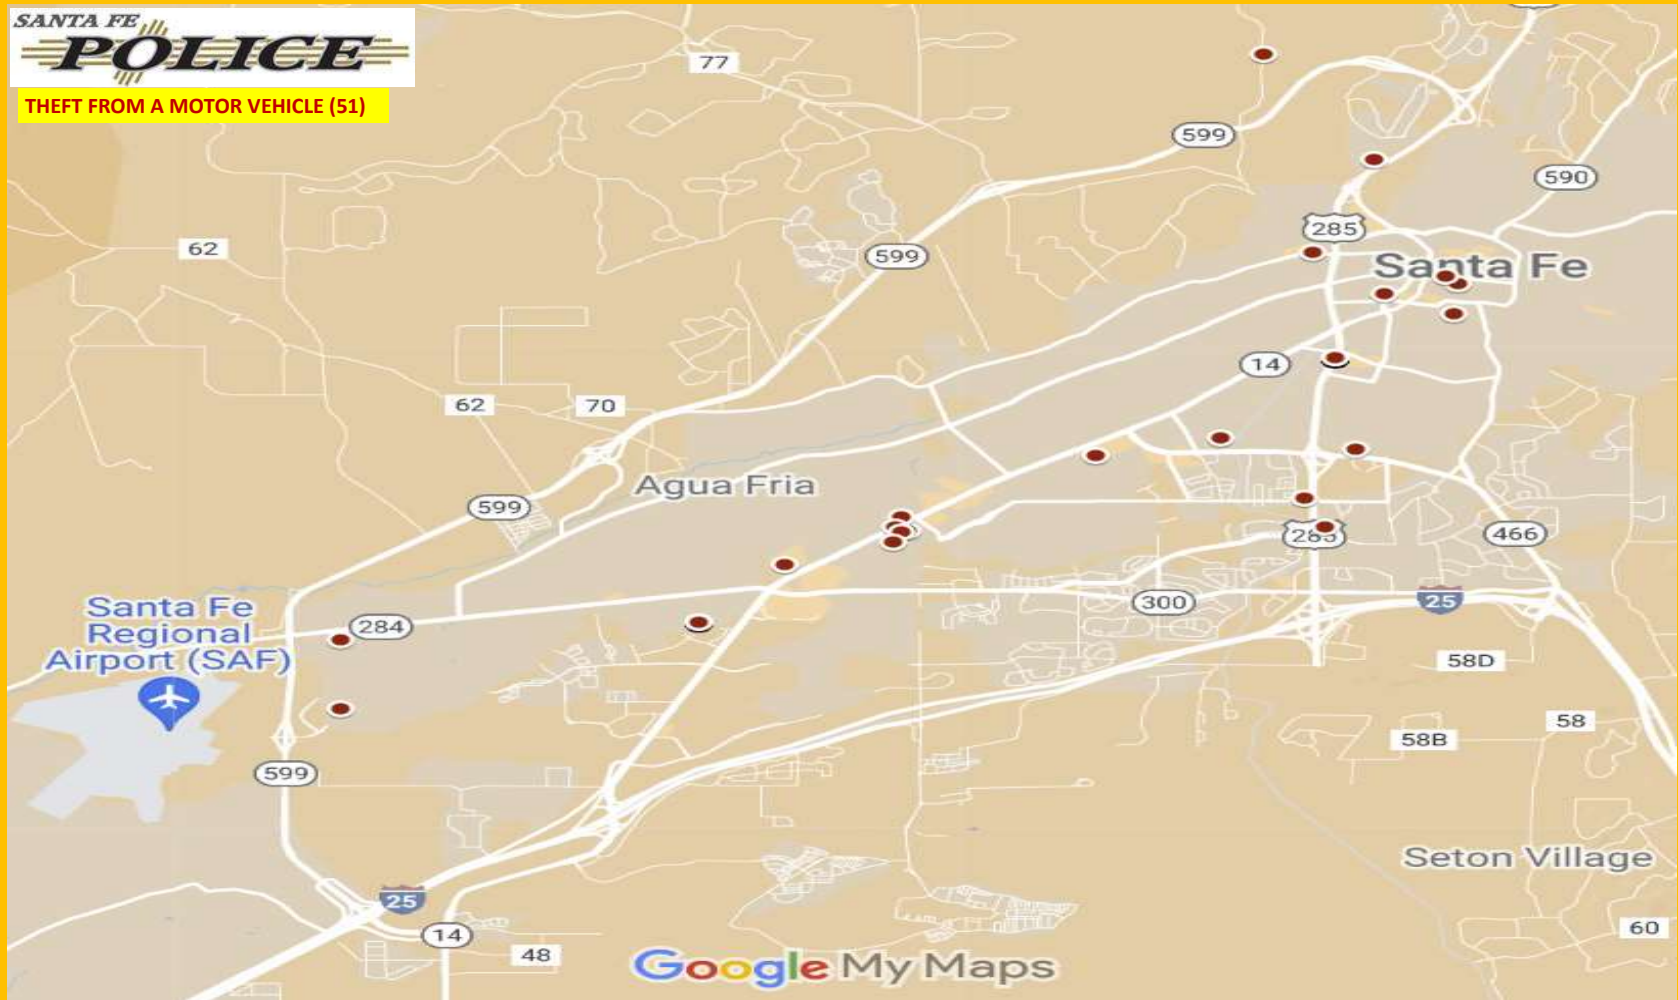

HOMICIDE (0)

SFPD CRIME MAPPING: MARCH 2024

SEX OFFENSE (2)

SFPD CRIME MAPPING: MARCH 2024

ARSON (2)

SFPD CRIME MAPPING: MARCH 2024

ROBBERY (3)

SFPD CRIME MAPPING: MARCH 2024

ASSAULT OFFENSES (143)

SFPD CRIME MAPPING: MARCH 2024

BURGLARY (75)

SFPD CRIME MAPPING: MARCH 2024

MOTOR VEHICLE THEFT (58)

THEFT FROM A MOTOR VEHICLE (51)

SFPD CRIME MAPPING: MARCH 2024

LARCENY (147)