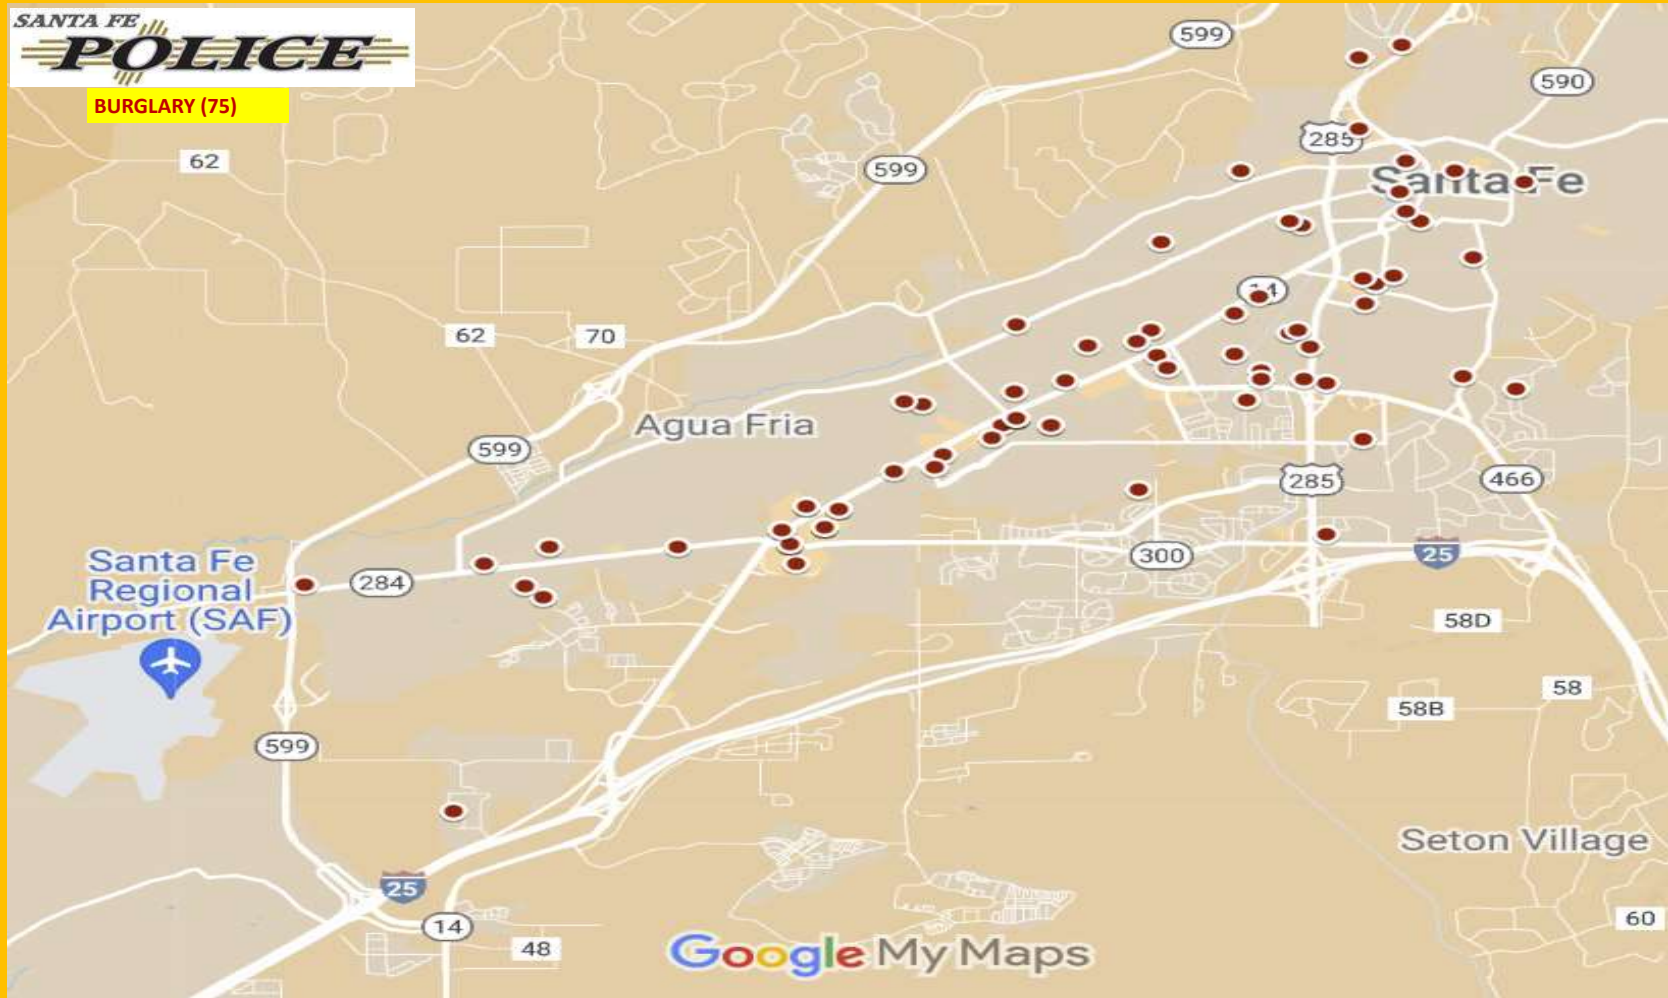

HOMICIDE (0)

SFPD CRIME MAPPING: MARCH 2024

SEX OFFENSE (2)

SFPD CRIME MAPPING: MARCH 2024

ARSON (2)

SFPD CRIME MAPPING: MARCH 2024

ROBBERY (3)

SFPD CRIME MAPPING: MARCH 2024

ASSAULT OFFENSES (143)

SFPD CRIME MAPPING: MARCH 2024

BURGLARY (75)

SFPD CRIME MAPPING: MARCH 2024

MOTOR VEHICLE THEFT (58)

THEFT FROM A MOTOR VEHICLE (51)

SFPD CRIME MAPPING: MARCH 2024

LARCENY (147)