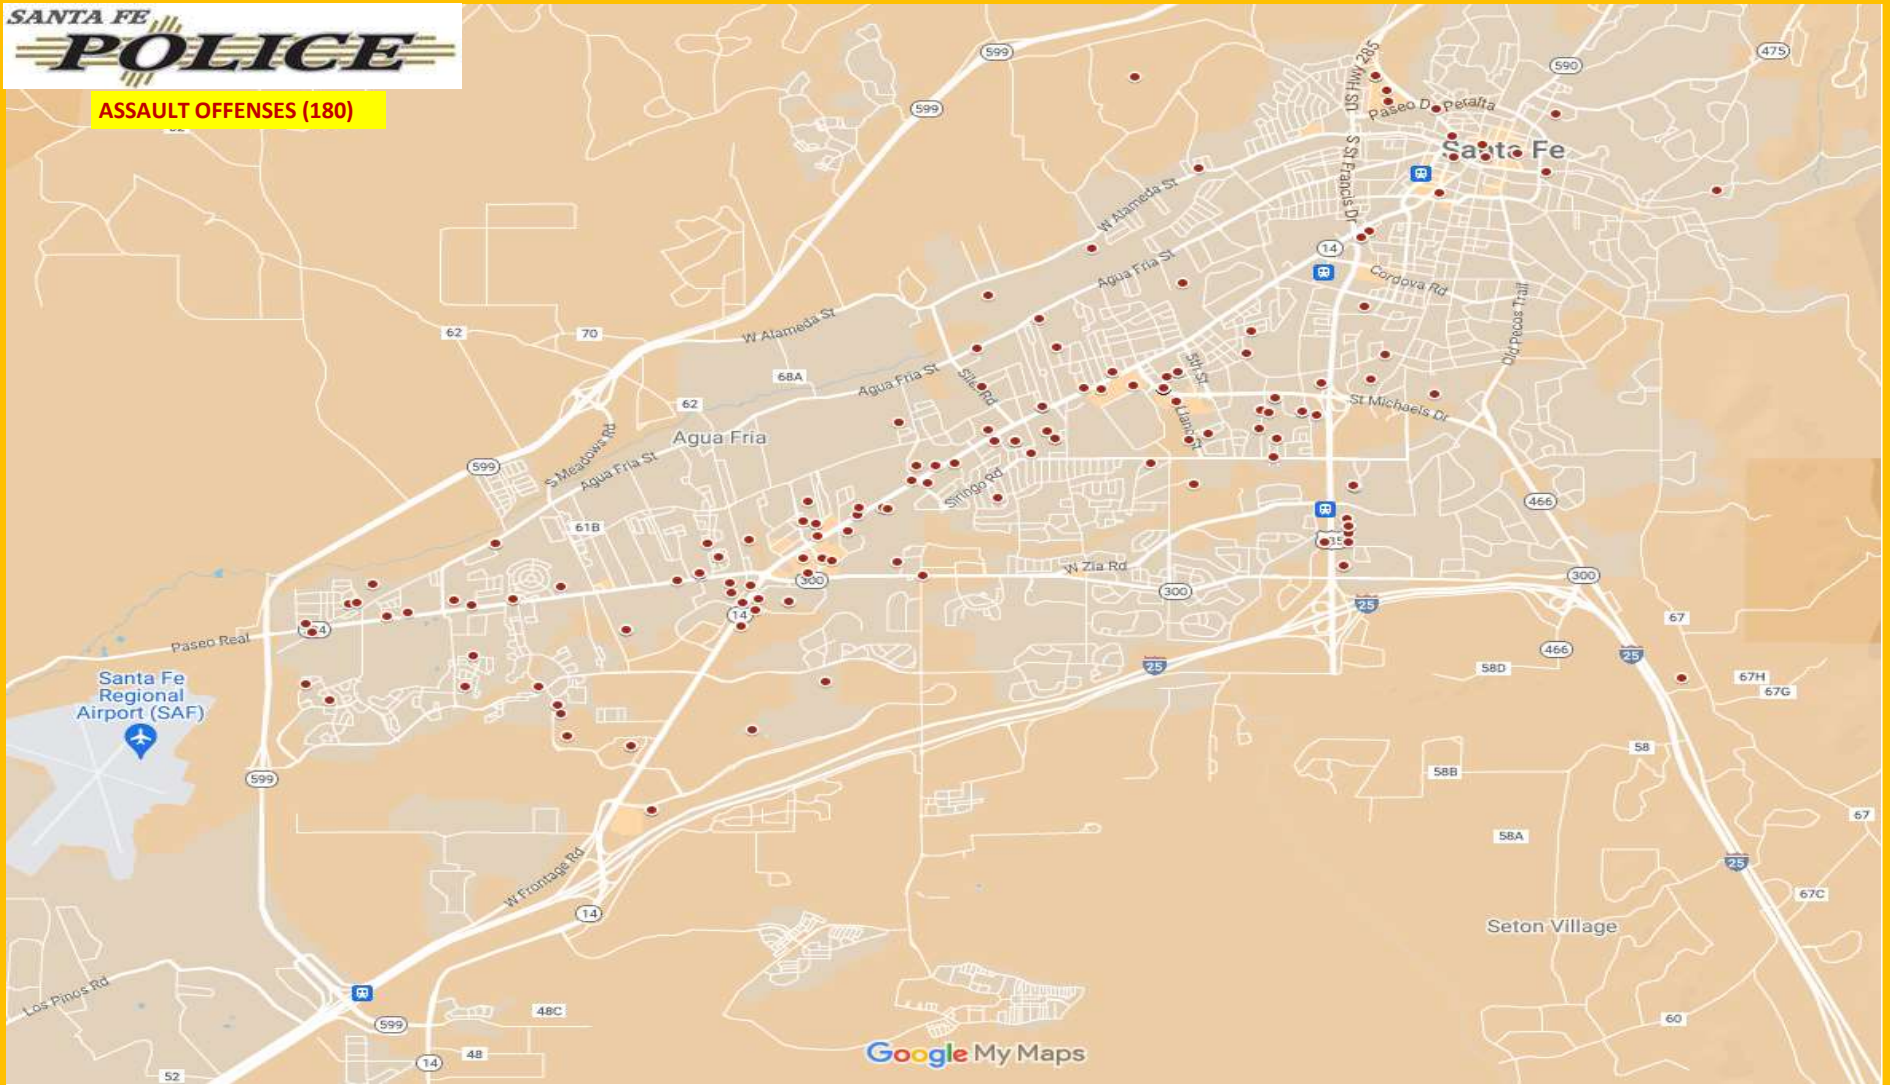

SFPD CRIME MAPPING: MAY 2024

HOMICIDE (1)

Google My Maps

SFPD CRIME MAPPING: MAY 2024

SEX OFFENSE (7)

SFPD CRIME MAPPING: MAY 2024

ARSON (1)

SFPD CRIME MAPPING: MAY 2024

ROBBERY (4)

Google My Maps

SFPD CRIME MAPPING: MAY 2024

ASSAULT OFFENSES (180)

SFPD CRIME MAPPING: MAY 2024

BURGLARY (46)

SFPD CRIME MAPPING: MAY 2024

MOTOR VEHICLE THEFT (50)

SFPD CRIME MAPPING: MAY 2024

THEFT FROM A MOTOR VEHICLE (82)

SFPD CRIME MAPPING: MAY 2024

LARCENY (202)