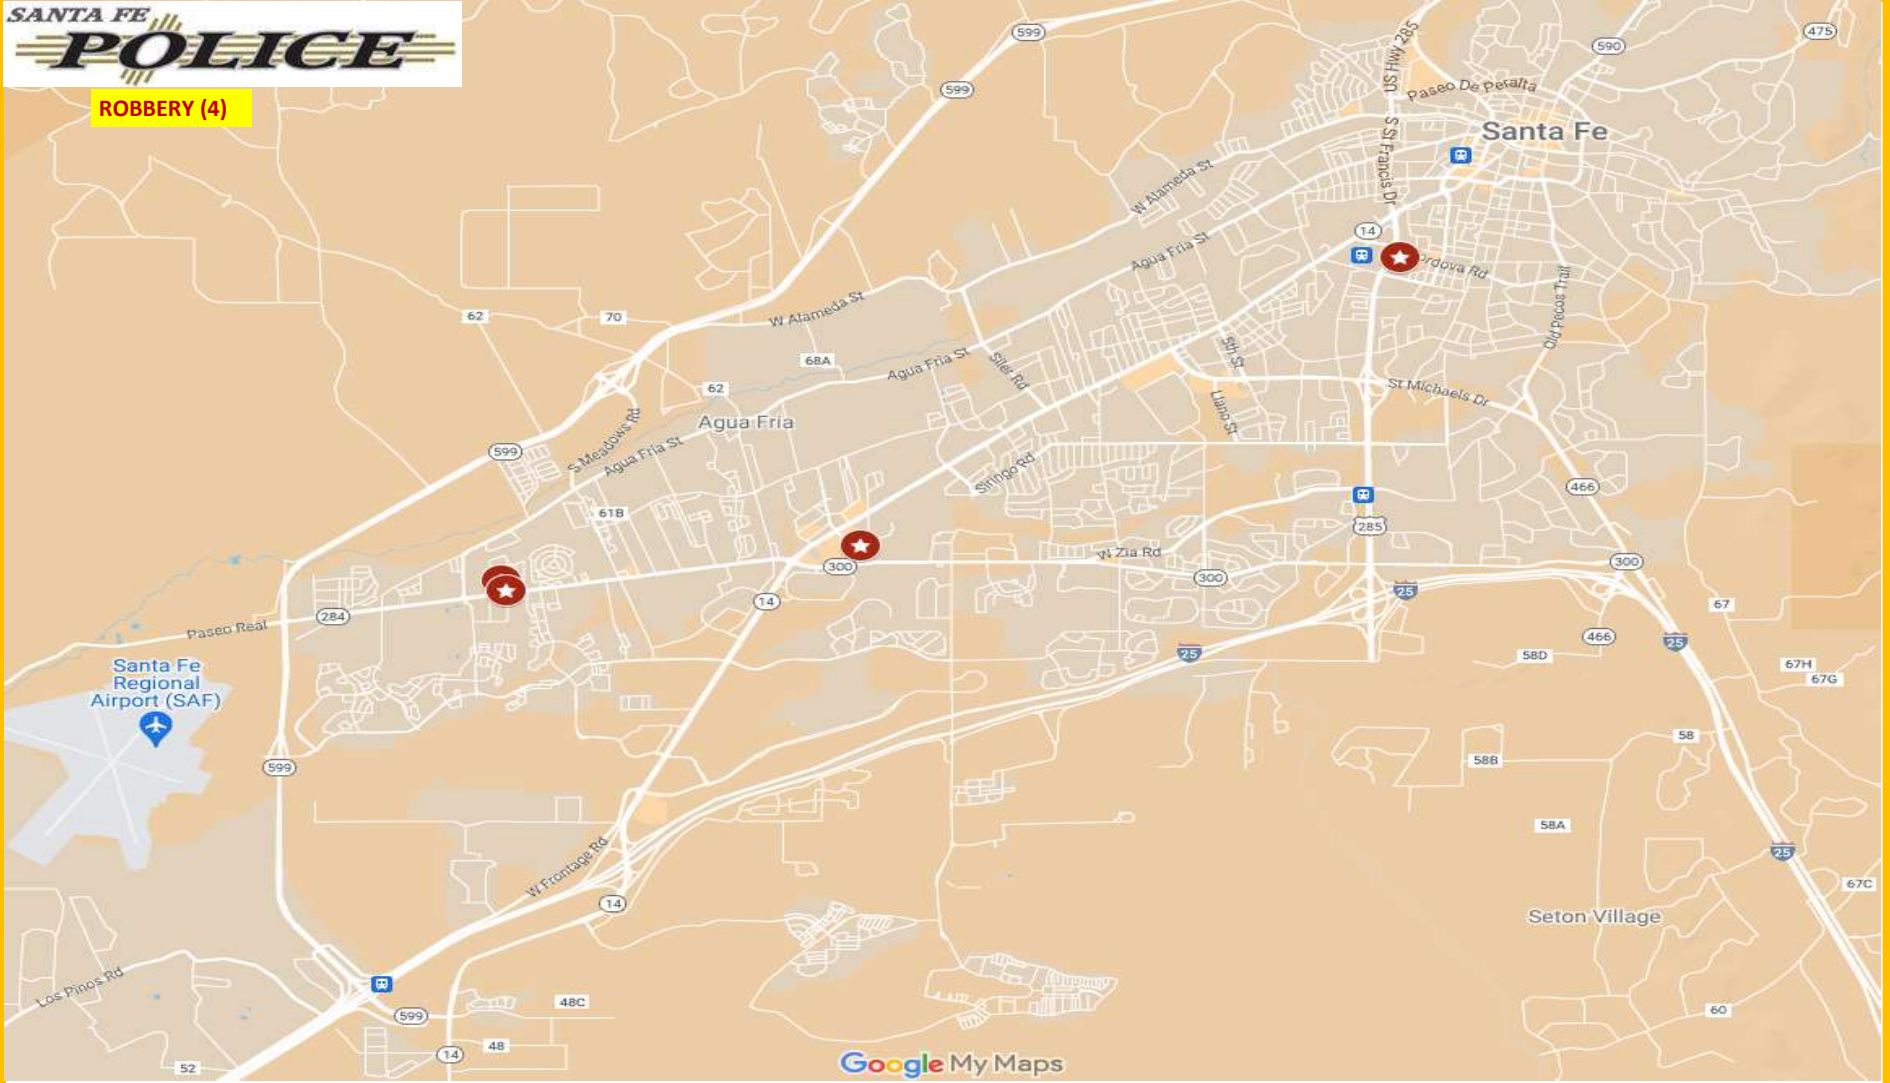

SFPD CRIME MAPPING: MAY 2024

HOMICIDE (1)

Google My Maps

SFPD CRIME MAPPING: MAY 2024

SEX OFFENSE (7)

SFPD CRIME MAPPING: MAY 2024

ARSON (1)

SFPD CRIME MAPPING: MAY 2024

ROBBERY (4)

Google My Maps

SFPD CRIME MAPPING: MAY 2024

ASSAULT OFFENSES (180)

SFPD CRIME MAPPING: MAY 2024

BURGLARY (46)

SFPD CRIME MAPPING: MAY 2024

MOTOR VEHICLE THEFT (50)

SFPD CRIME MAPPING: MAY 2024

THEFT FROM A MOTOR VEHICLE (82)

SFPD CRIME MAPPING: MAY 2024

LARCENY (202)