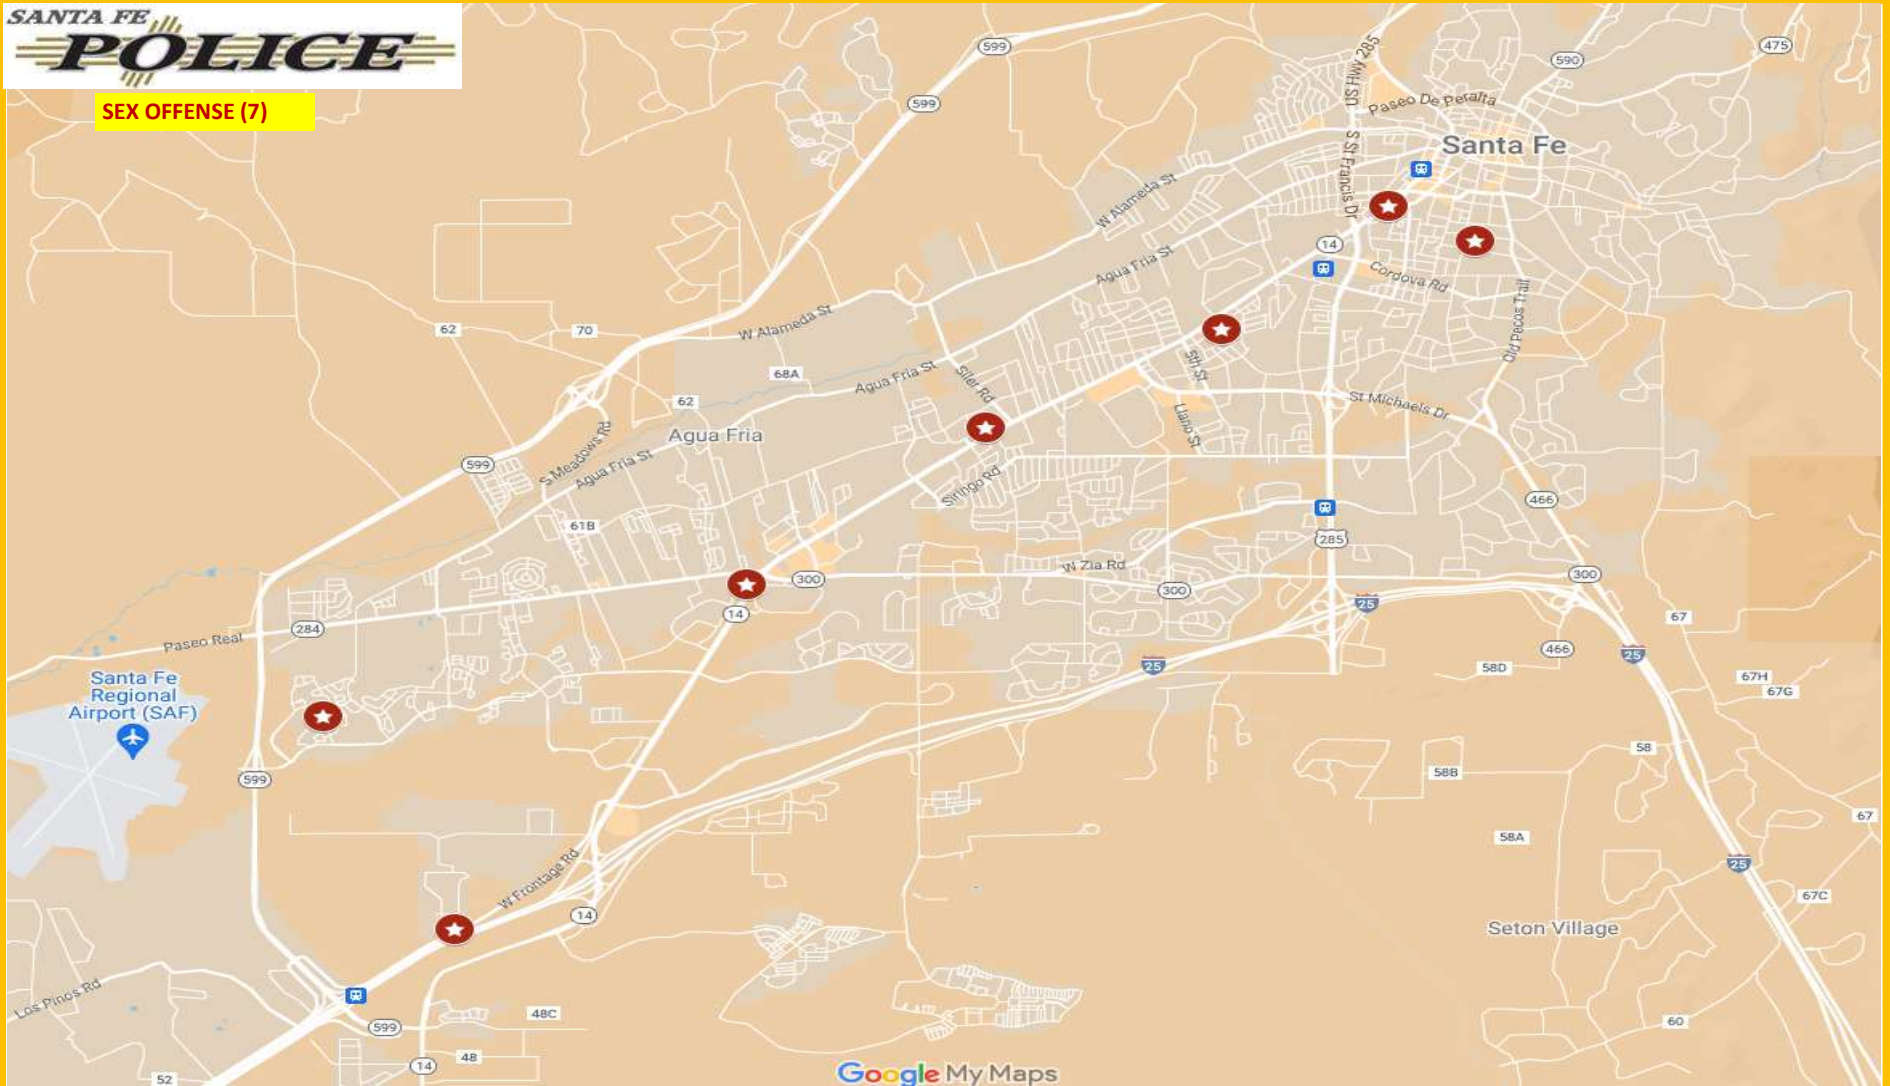

SFPD CRIME MAPPING: MAY 2024

HOMICIDE (1)

Google My Maps

SFPD CRIME MAPPING: MAY 2024

SEX OFFENSE (7)

SFPD CRIME MAPPING: MAY 2024

ARSON (1)

SFPD CRIME MAPPING: MAY 2024

ROBBERY (4)

Google My Maps

SFPD CRIME MAPPING: MAY 2024

ASSAULT OFFENSES (180)

SFPD CRIME MAPPING: MAY 2024

BURGLARY (46)

SFPD CRIME MAPPING: MAY 2024

MOTOR VEHICLE THEFT (50)

SFPD CRIME MAPPING: MAY 2024

THEFT FROM A MOTOR VEHICLE (82)

SFPD CRIME MAPPING: MAY 2024

LARCENY (202)