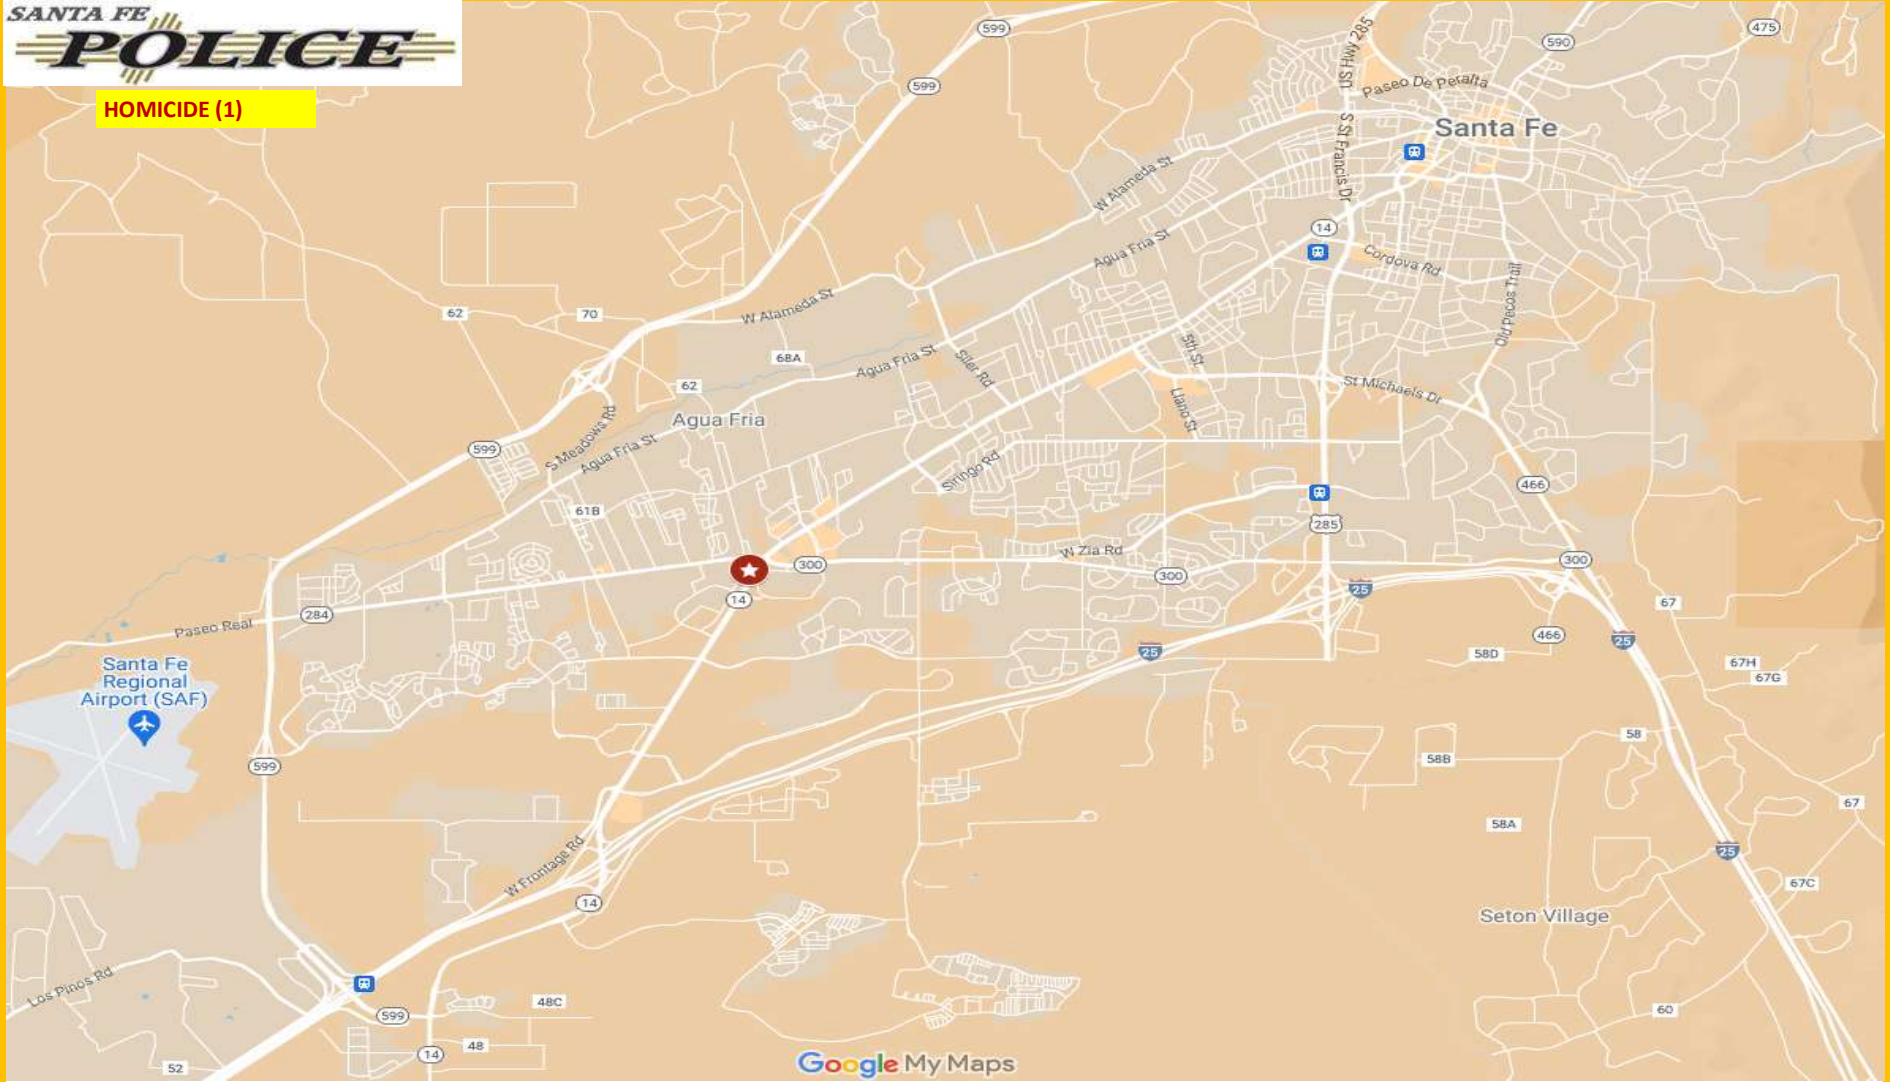

SFPD CRIME MAPPING: MAY 2024

HOMICIDE (1)

Google My Maps

SFPD CRIME MAPPING: MAY 2024

SEX OFFENSE (7)

SFPD CRIME MAPPING: MAY 2024

ARSON (1)

SFPD CRIME MAPPING: MAY 2024

ROBBERY (4)

Google My Maps

SFPD CRIME MAPPING: MAY 2024

ASSAULT OFFENSES (180)

SFPD CRIME MAPPING: MAY 2024

BURGLARY (46)

SFPD CRIME MAPPING: MAY 2024

MOTOR VEHICLE THEFT (50)

SFPD CRIME MAPPING: MAY 2024

THEFT FROM A MOTOR VEHICLE (82)

SFPD CRIME MAPPING: MAY 2024

LARCENY (202)