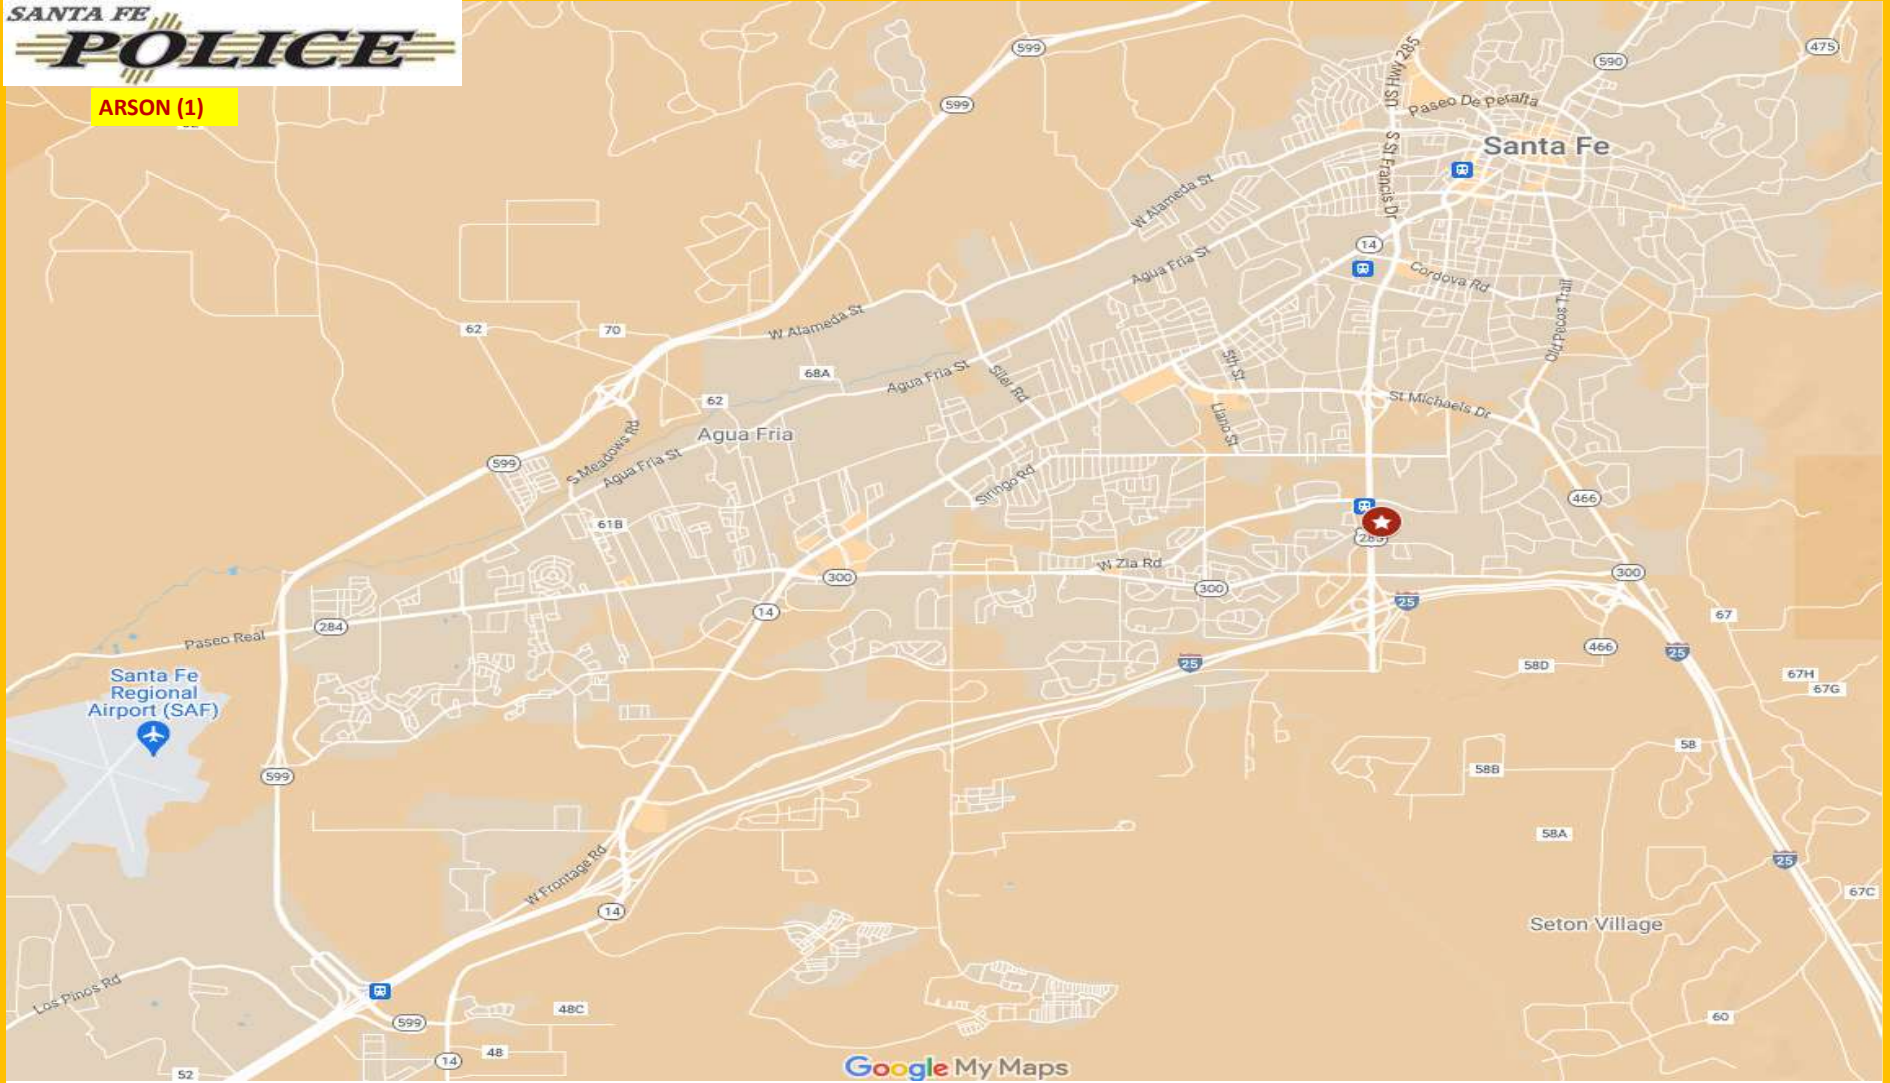

SFPD CRIME MAPPING: MAY 2024

HOMICIDE (1)

Google My Maps

SFPD CRIME MAPPING: MAY 2024

SEX OFFENSE (7)

SFPD CRIME MAPPING: MAY 2024

ARSON (1)

SFPD CRIME MAPPING: MAY 2024

ROBBERY (4)

Google My Maps

SFPD CRIME MAPPING: MAY 2024

ASSAULT OFFENSES (180)

SFPD CRIME MAPPING: MAY 2024

BURGLARY (46)

SFPD CRIME MAPPING: MAY 2024

MOTOR VEHICLE THEFT (50)

SFPD CRIME MAPPING: MAY 2024

THEFT FROM A MOTOR VEHICLE (82)

SFPD CRIME MAPPING: MAY 2024

LARCENY (202)