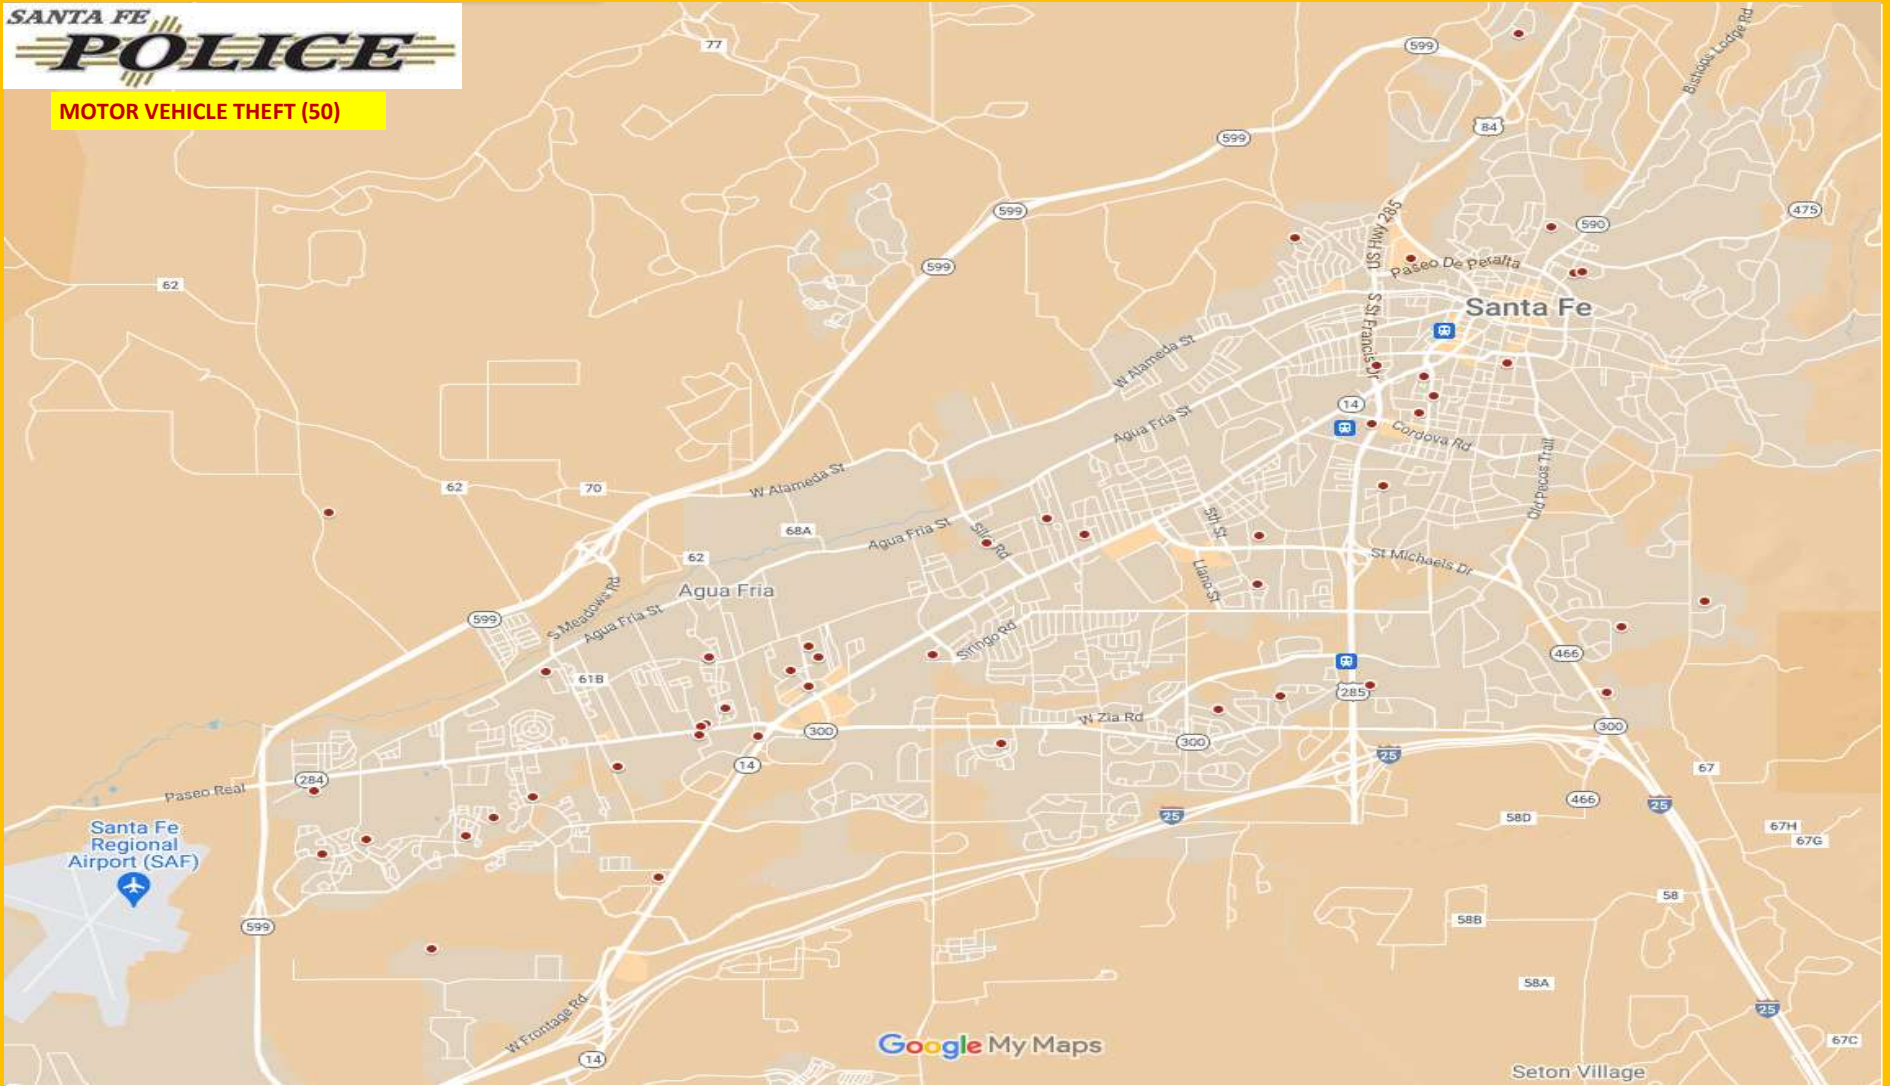

SFPD CRIME MAPPING: MAY 2024

HOMICIDE (1)

Google My Maps

SFPD CRIME MAPPING: MAY 2024

SEX OFFENSE (7)

SFPD CRIME MAPPING: MAY 2024

ARSON (1)

SFPD CRIME MAPPING: MAY 2024

ROBBERY (4)

Google My Maps

SFPD CRIME MAPPING: MAY 2024

ASSAULT OFFENSES (180)

SFPD CRIME MAPPING: MAY 2024

BURGLARY (46)

SFPD CRIME MAPPING: MAY 2024

MOTOR VEHICLE THEFT (50)

SFPD CRIME MAPPING: MAY 2024

THEFT FROM A MOTOR VEHICLE (82)

SFPD CRIME MAPPING: MAY 2024

LARCENY (202)