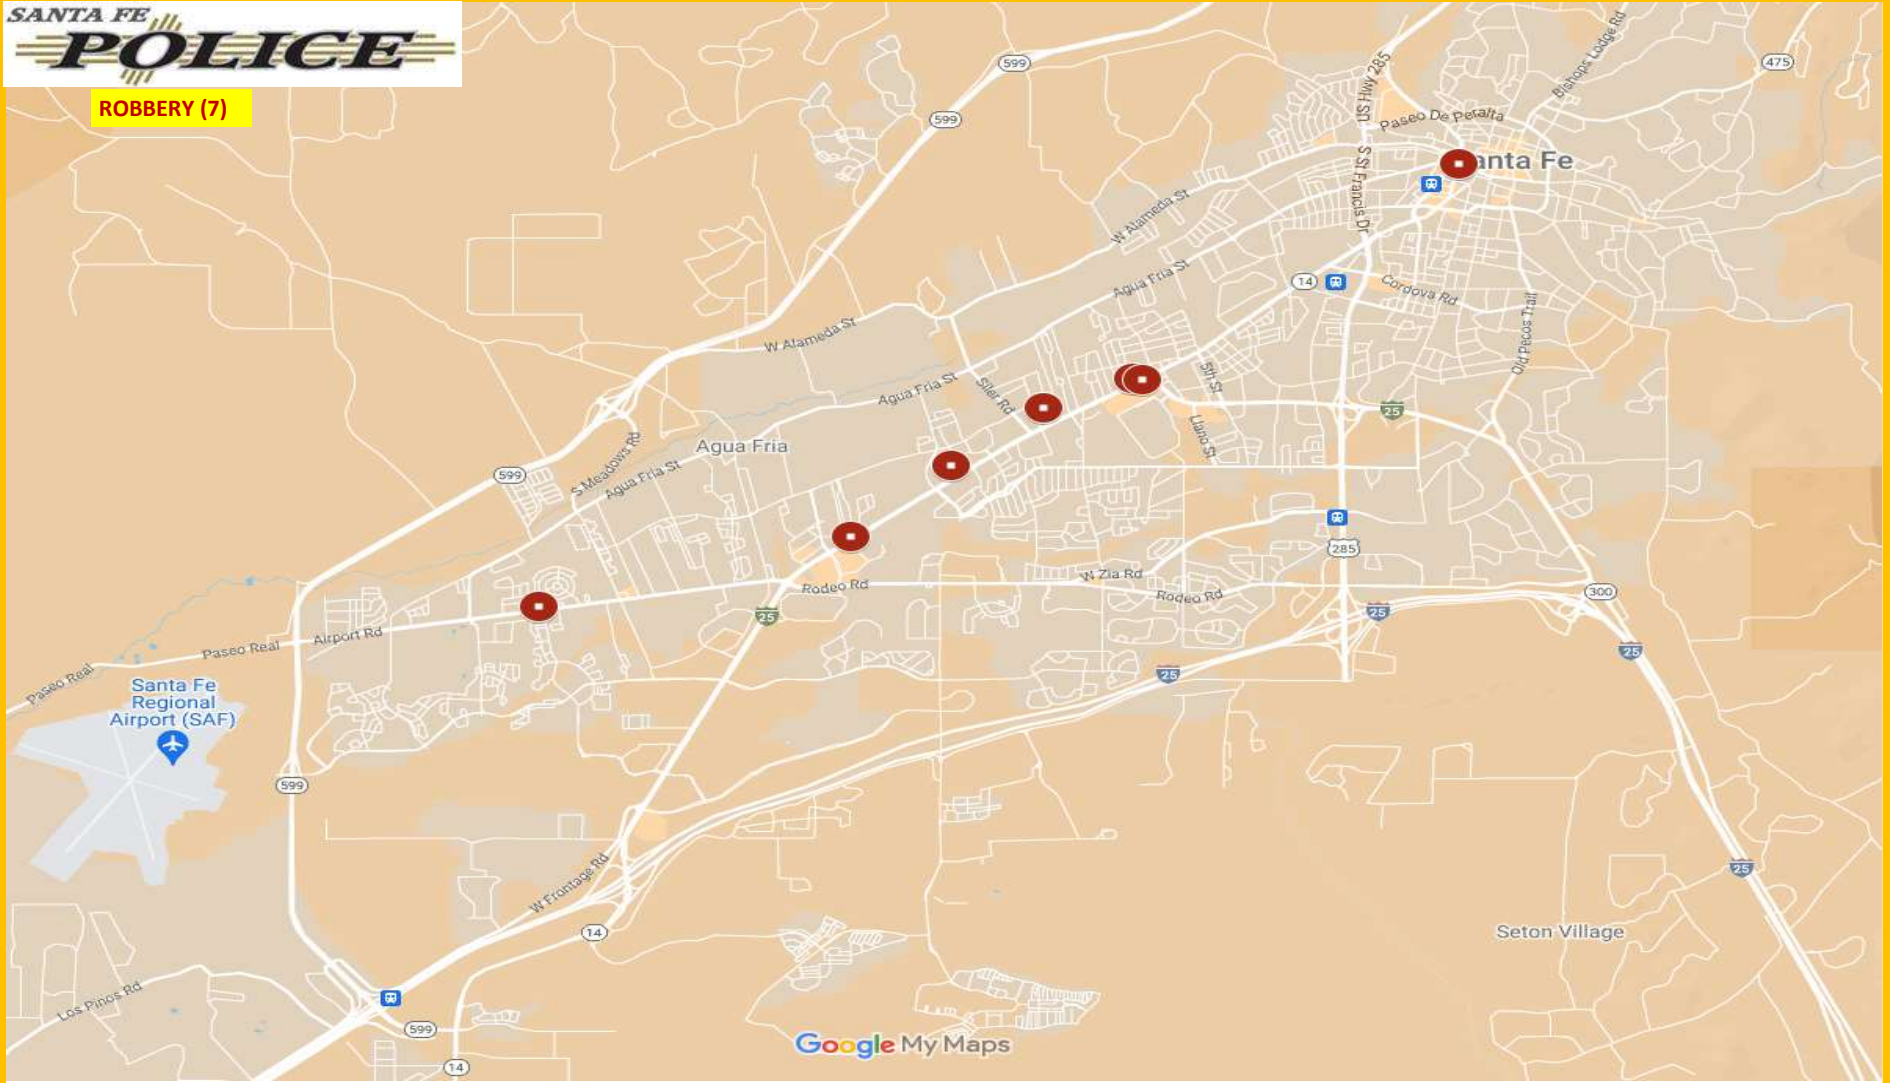

SFPD CRIME MAPPING: NOVEMBER 2024

HOMICIDE (1)

SFPD CRIME MAPPING: NOVEMBER 2024

SEX OFFENSE (8)

SFPD CRIME MAPPING: NOVEMBER 2024

ARSON (1)

SFPD CRIME MAPPING: NOVEMBER 2024

ROBBERY (7)

SFPD CRIME MAPPING: NOVEMBER 2024

ASSAULT OFFENSES (116)

SFPD CRIME MAPPING: NOVEMBER 2024

BURGLARY (59)

SFPD CRIME MAPPING: NOVEMBER 2024

MOTOR VEHICLE THEFT (65)

Google My Maps

SFPD CRIME MAPPING: NOVEMBER 2024

THEFT FROM A MOTOR VEHICLE (66)

SFPD CRIME MAPPING: NOVEMBER 2024

LARCENY (151)