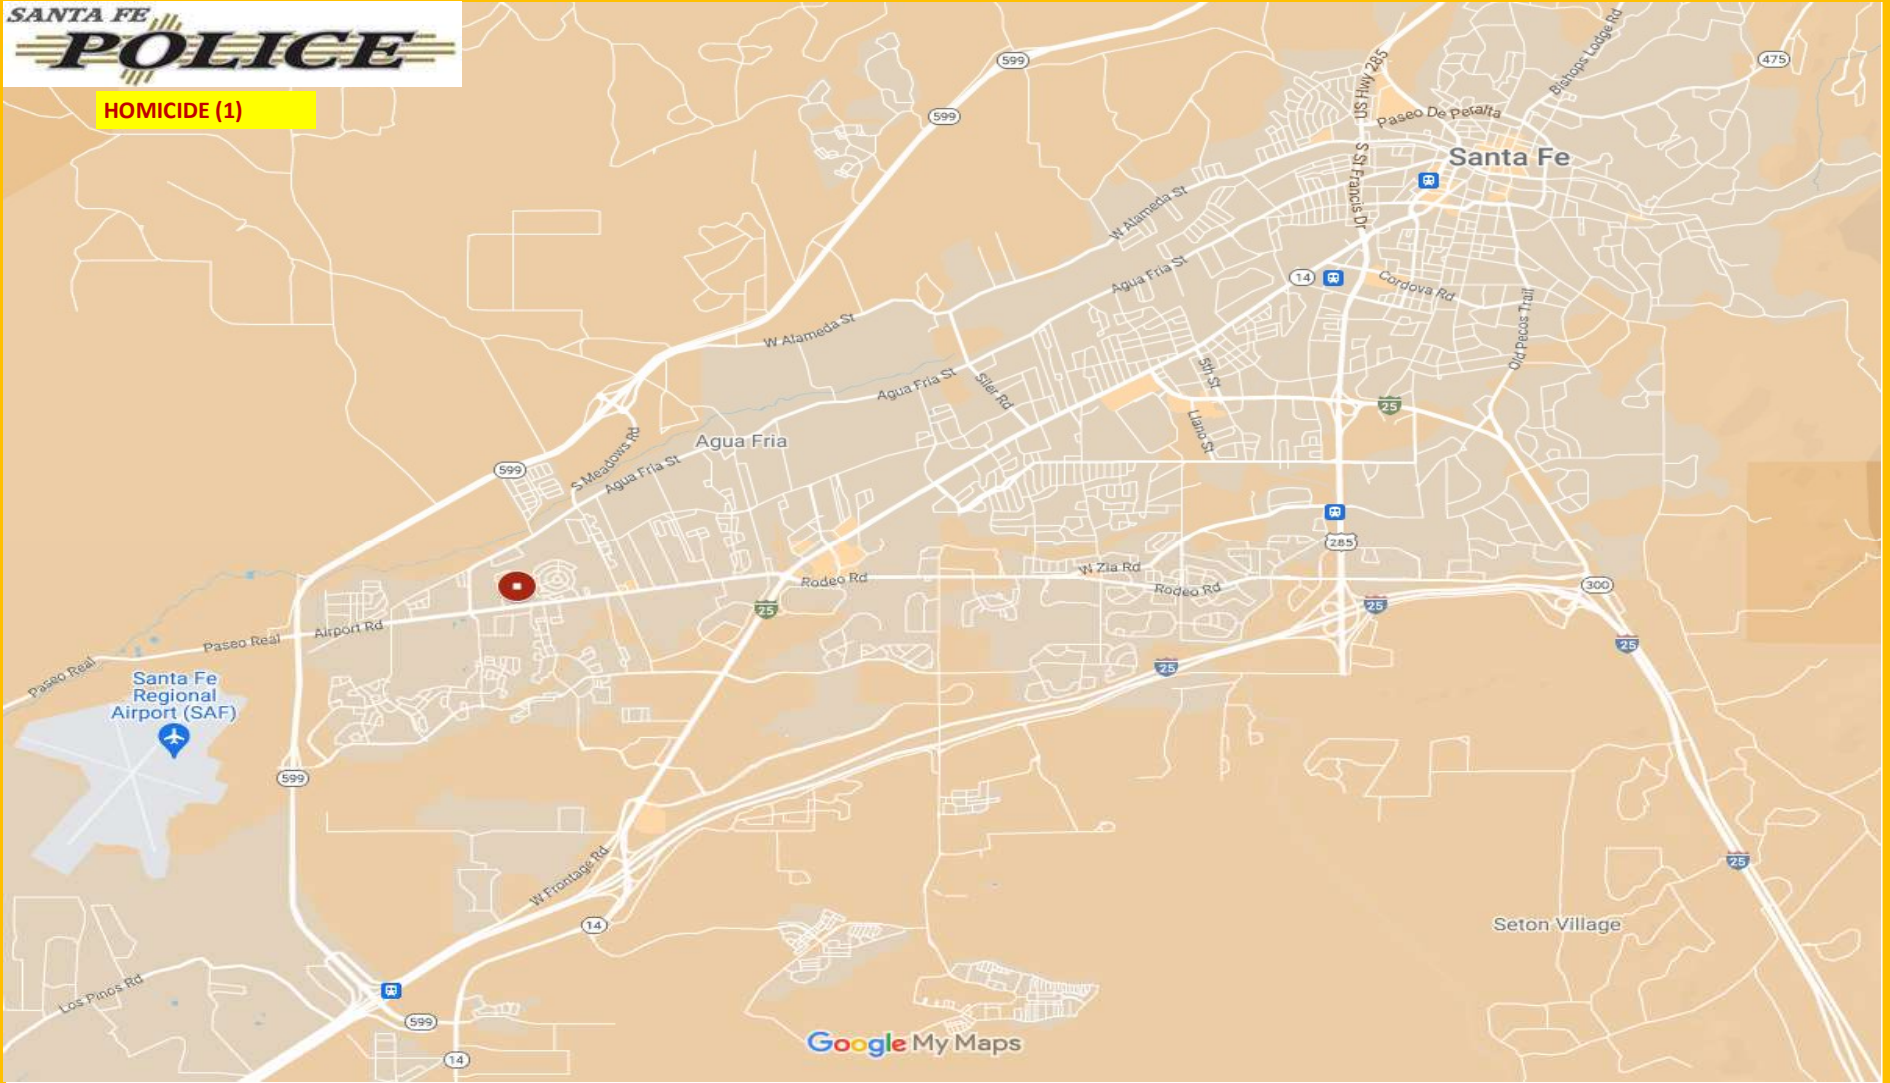

SFPD CRIME MAPPING: NOVEMBER 2024

HOMICIDE (1)

SFPD CRIME MAPPING: NOVEMBER 2024

SEX OFFENSE (8)

SFPD CRIME MAPPING: NOVEMBER 2024

ARSON (1)

SFPD CRIME MAPPING: NOVEMBER 2024

ROBBERY (7)

SFPD CRIME MAPPING: NOVEMBER 2024

ASSAULT OFFENSES (116)

SFPD CRIME MAPPING: NOVEMBER 2024

BURGLARY (59)

SFPD CRIME MAPPING: NOVEMBER 2024

MOTOR VEHICLE THEFT (65)

Google My Maps

SFPD CRIME MAPPING: NOVEMBER 2024

THEFT FROM A MOTOR VEHICLE (66)

SFPD CRIME MAPPING: NOVEMBER 2024

LARCENY (151)