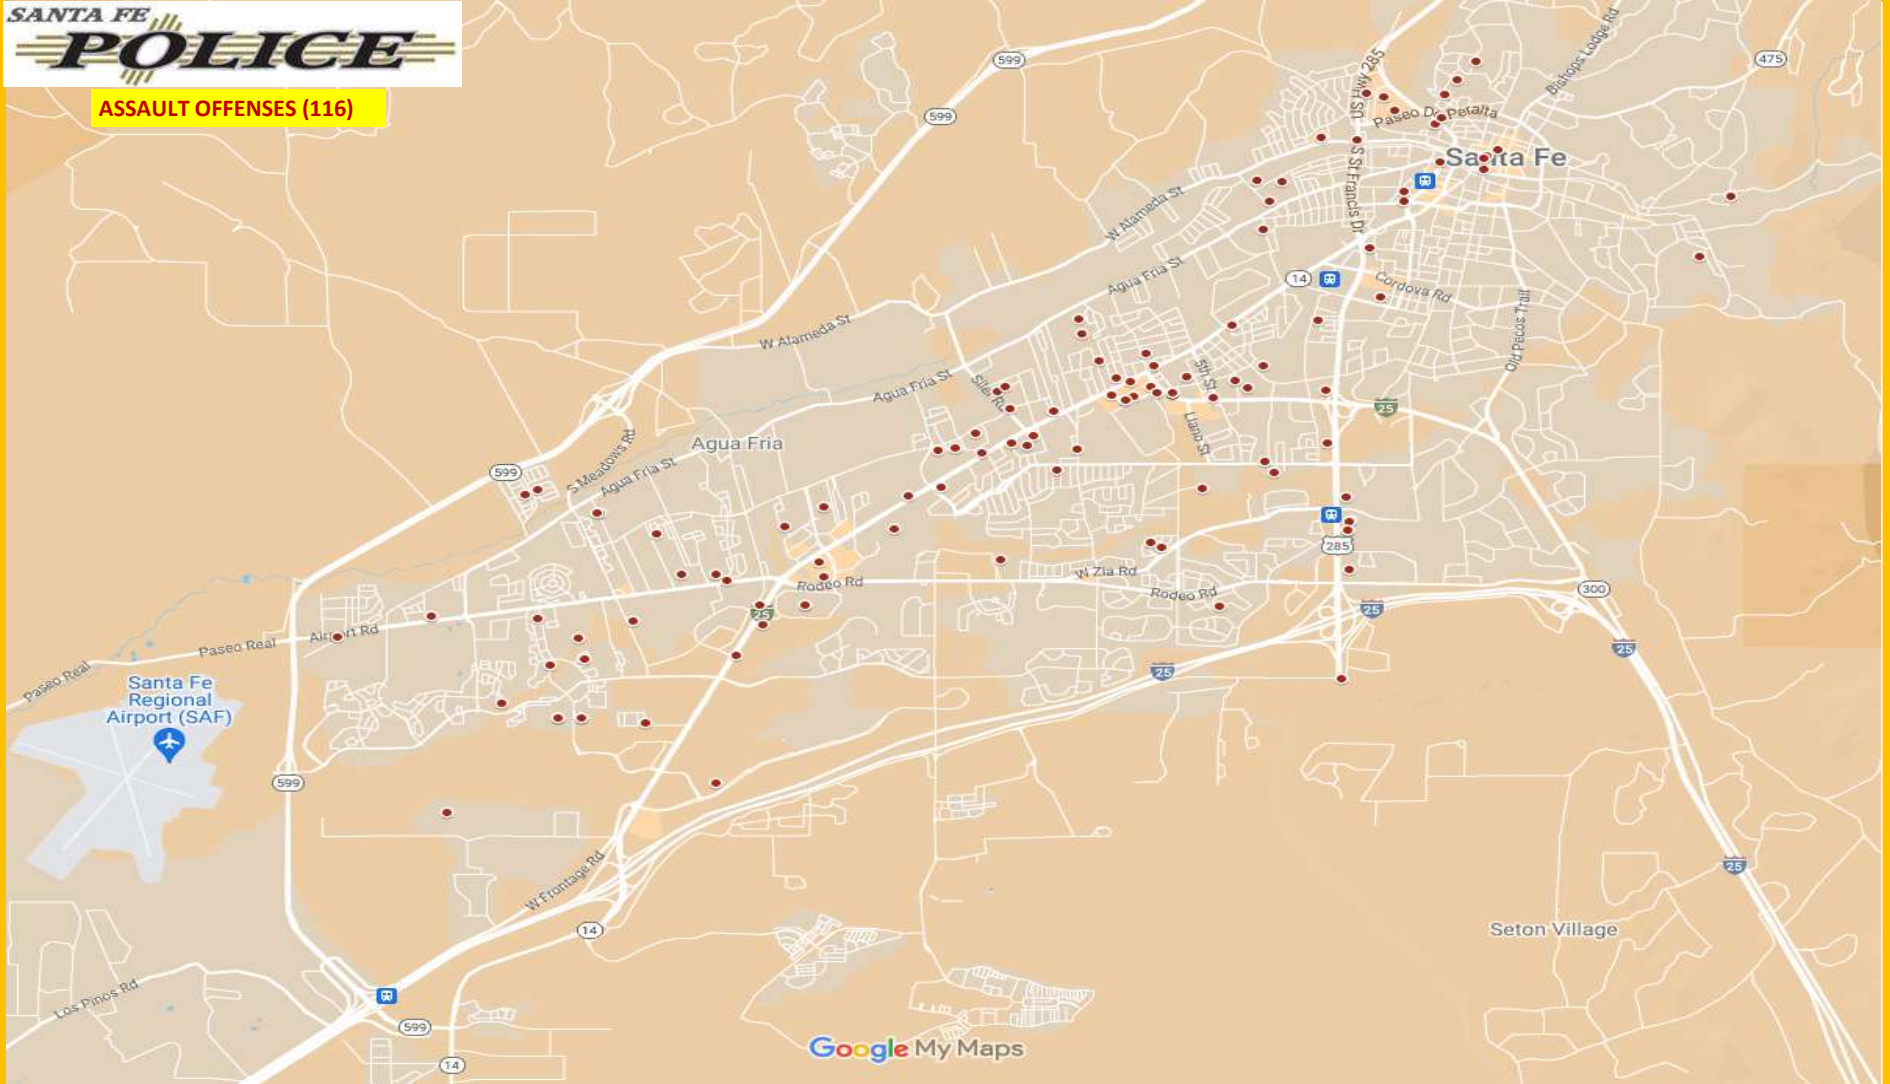

SFPD CRIME MAPPING: NOVEMBER 2024

HOMICIDE (1)

SFPD CRIME MAPPING: NOVEMBER 2024

SEX OFFENSE (8)

SFPD CRIME MAPPING: NOVEMBER 2024

ARSON (1)

SFPD CRIME MAPPING: NOVEMBER 2024

ROBBERY (7)

SFPD CRIME MAPPING: NOVEMBER 2024

ASSAULT OFFENSES (116)

SFPD CRIME MAPPING: NOVEMBER 2024

BURGLARY (59)

SFPD CRIME MAPPING: NOVEMBER 2024

MOTOR VEHICLE THEFT (65)

Google My Maps

SFPD CRIME MAPPING: NOVEMBER 2024

THEFT FROM A MOTOR VEHICLE (66)

SFPD CRIME MAPPING: NOVEMBER 2024

LARCENY (151)