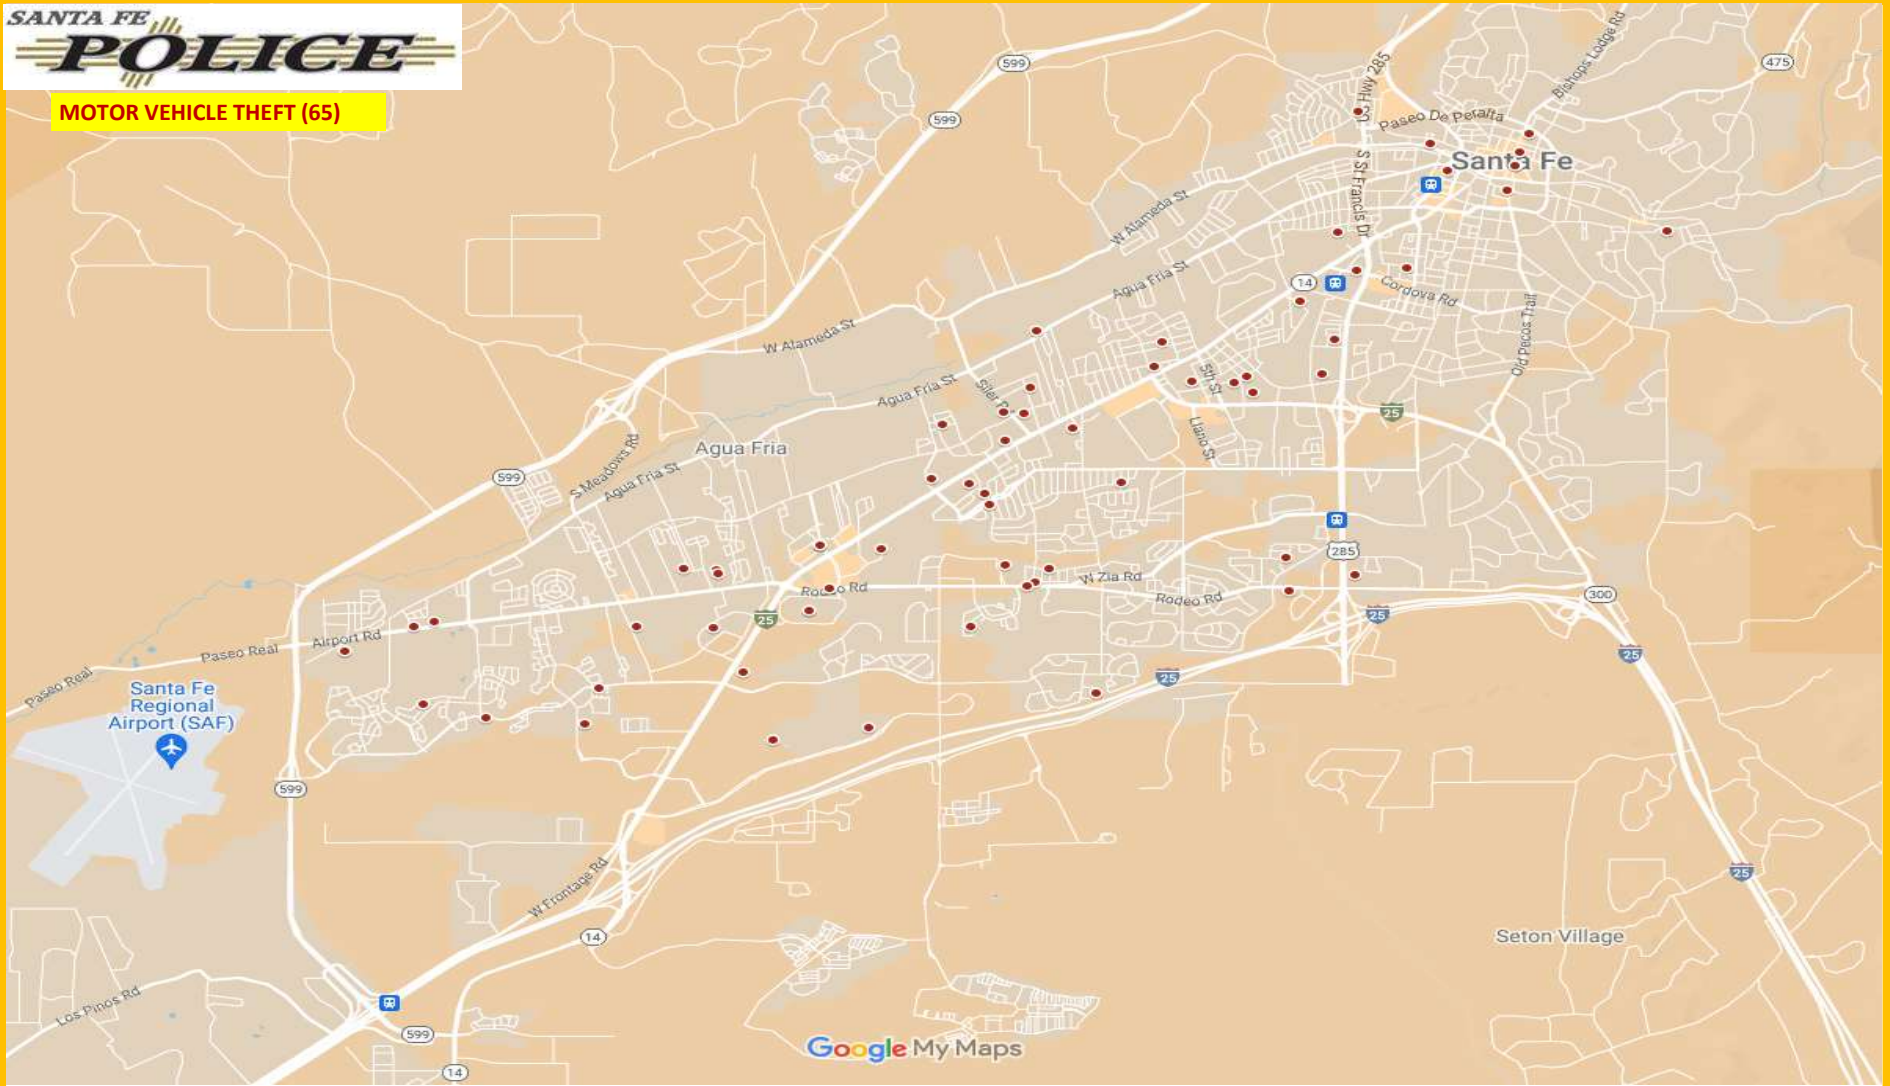

SFPD CRIME MAPPING: NOVEMBER 2024

HOMICIDE (1)

SFPD CRIME MAPPING: NOVEMBER 2024

SEX OFFENSE (8)

SFPD CRIME MAPPING: NOVEMBER 2024

ARSON (1)

SFPD CRIME MAPPING: NOVEMBER 2024

ROBBERY (7)

SFPD CRIME MAPPING: NOVEMBER 2024

ASSAULT OFFENSES (116)

SFPD CRIME MAPPING: NOVEMBER 2024

BURGLARY (59)

SFPD CRIME MAPPING: NOVEMBER 2024

MOTOR VEHICLE THEFT (65)

Google My Maps

SFPD CRIME MAPPING: NOVEMBER 2024

THEFT FROM A MOTOR VEHICLE (66)

SFPD CRIME MAPPING: NOVEMBER 2024

LARCENY (151)