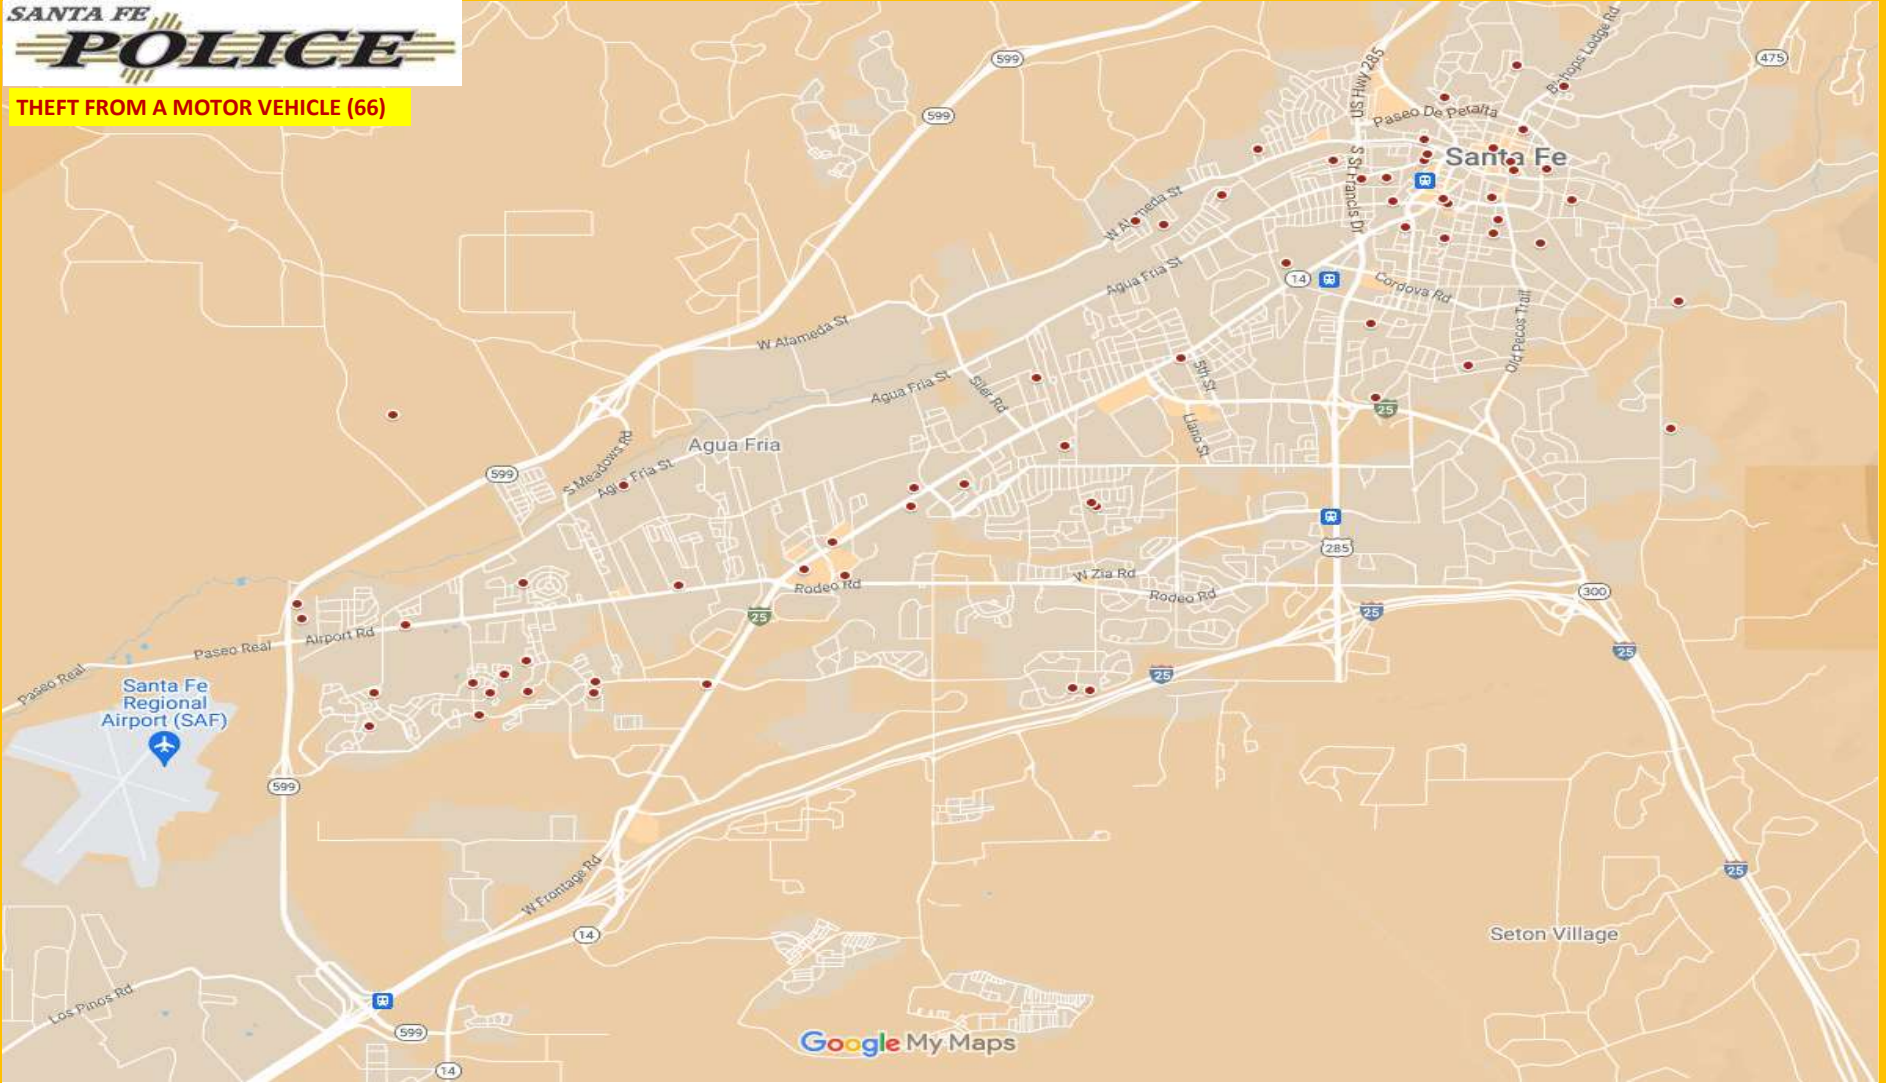

SFPD CRIME MAPPING: NOVEMBER 2024

HOMICIDE (1)

SFPD CRIME MAPPING: NOVEMBER 2024

SEX OFFENSE (8)

SFPD CRIME MAPPING: NOVEMBER 2024

ARSON (1)

SFPD CRIME MAPPING: NOVEMBER 2024

ROBBERY (7)

SFPD CRIME MAPPING: NOVEMBER 2024

ASSAULT OFFENSES (116)

SFPD CRIME MAPPING: NOVEMBER 2024

BURGLARY (59)

SFPD CRIME MAPPING: NOVEMBER 2024

MOTOR VEHICLE THEFT (65)

Google My Maps

SFPD CRIME MAPPING: NOVEMBER 2024

THEFT FROM A MOTOR VEHICLE (66)

SFPD CRIME MAPPING: NOVEMBER 2024

LARCENY (151)