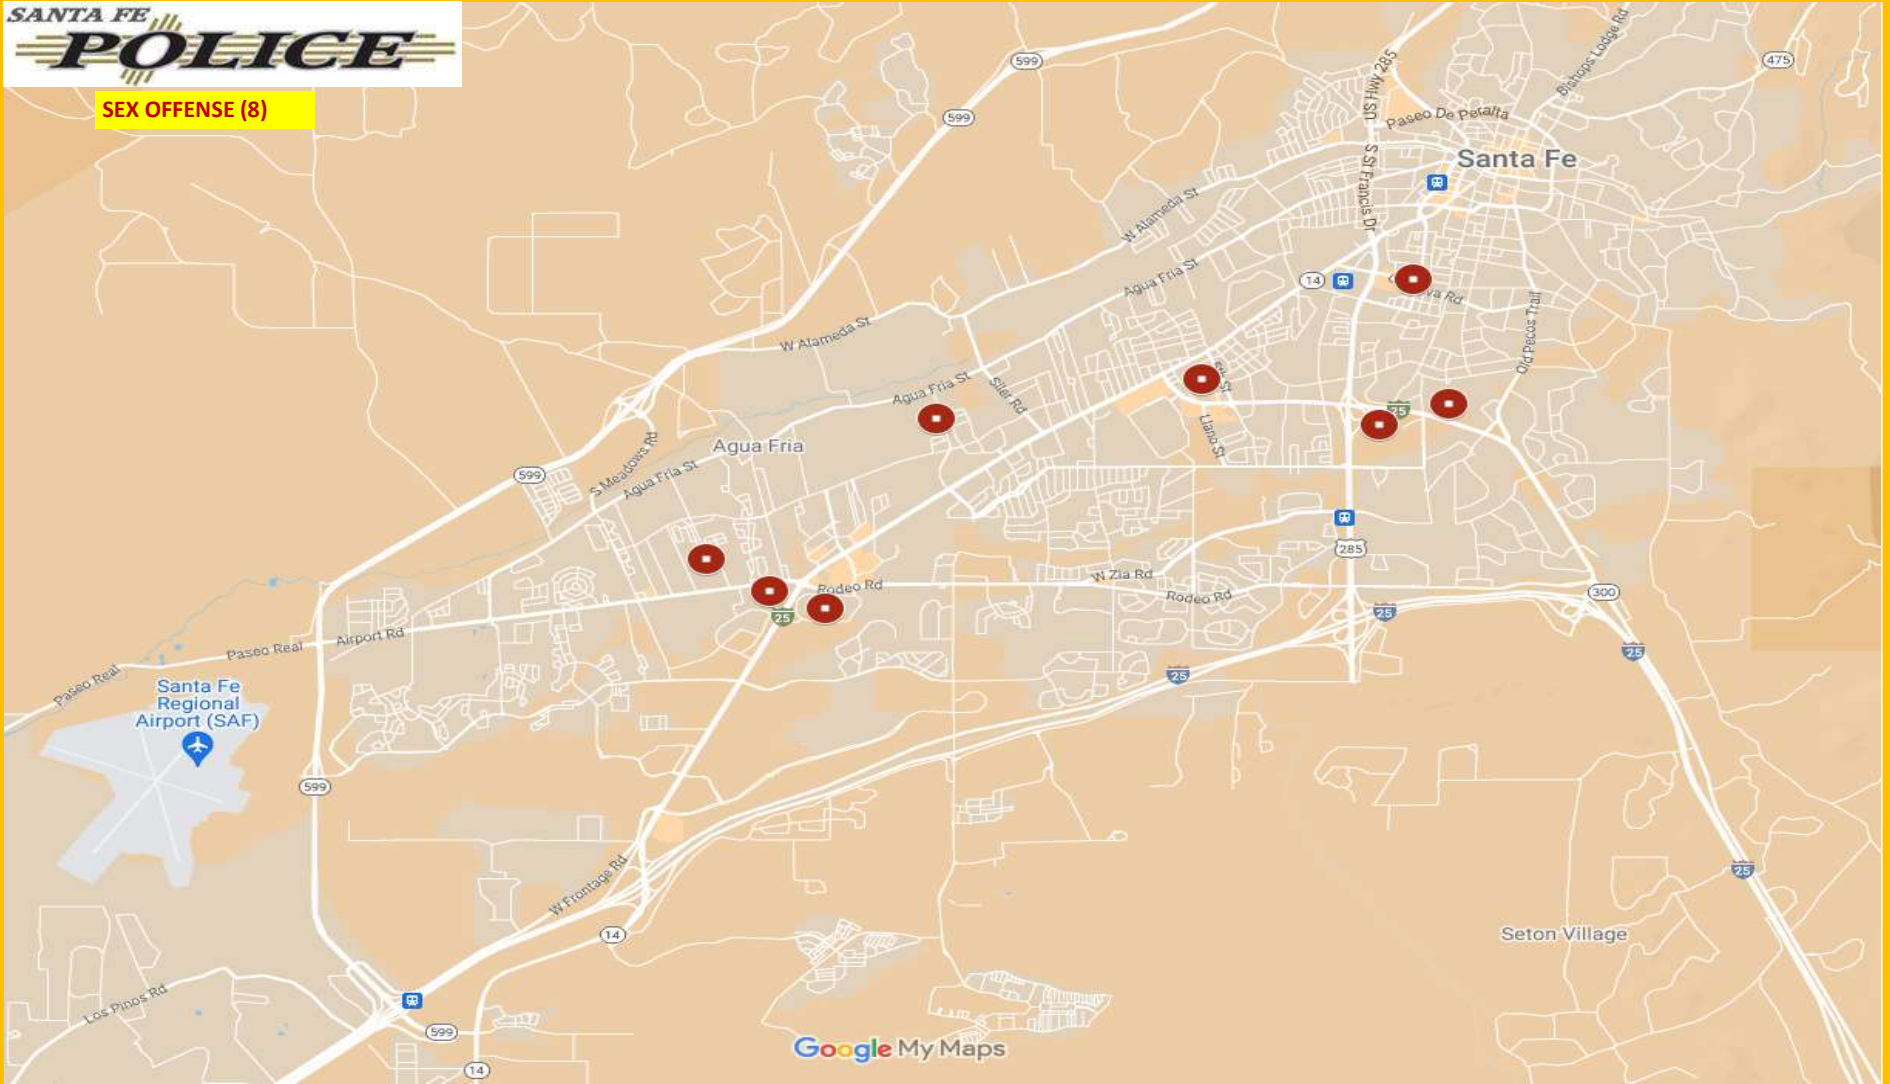

SFPD CRIME MAPPING: NOVEMBER 2024

HOMICIDE (1)

SFPD CRIME MAPPING: NOVEMBER 2024

SEX OFFENSE (8)

SFPD CRIME MAPPING: NOVEMBER 2024

ARSON (1)

SFPD CRIME MAPPING: NOVEMBER 2024

ROBBERY (7)

SFPD CRIME MAPPING: NOVEMBER 2024

ASSAULT OFFENSES (116)

SFPD CRIME MAPPING: NOVEMBER 2024

BURGLARY (59)

SFPD CRIME MAPPING: NOVEMBER 2024

MOTOR VEHICLE THEFT (65)

Google My Maps

SFPD CRIME MAPPING: NOVEMBER 2024

THEFT FROM A MOTOR VEHICLE (66)

SFPD CRIME MAPPING: NOVEMBER 2024

LARCENY (151)