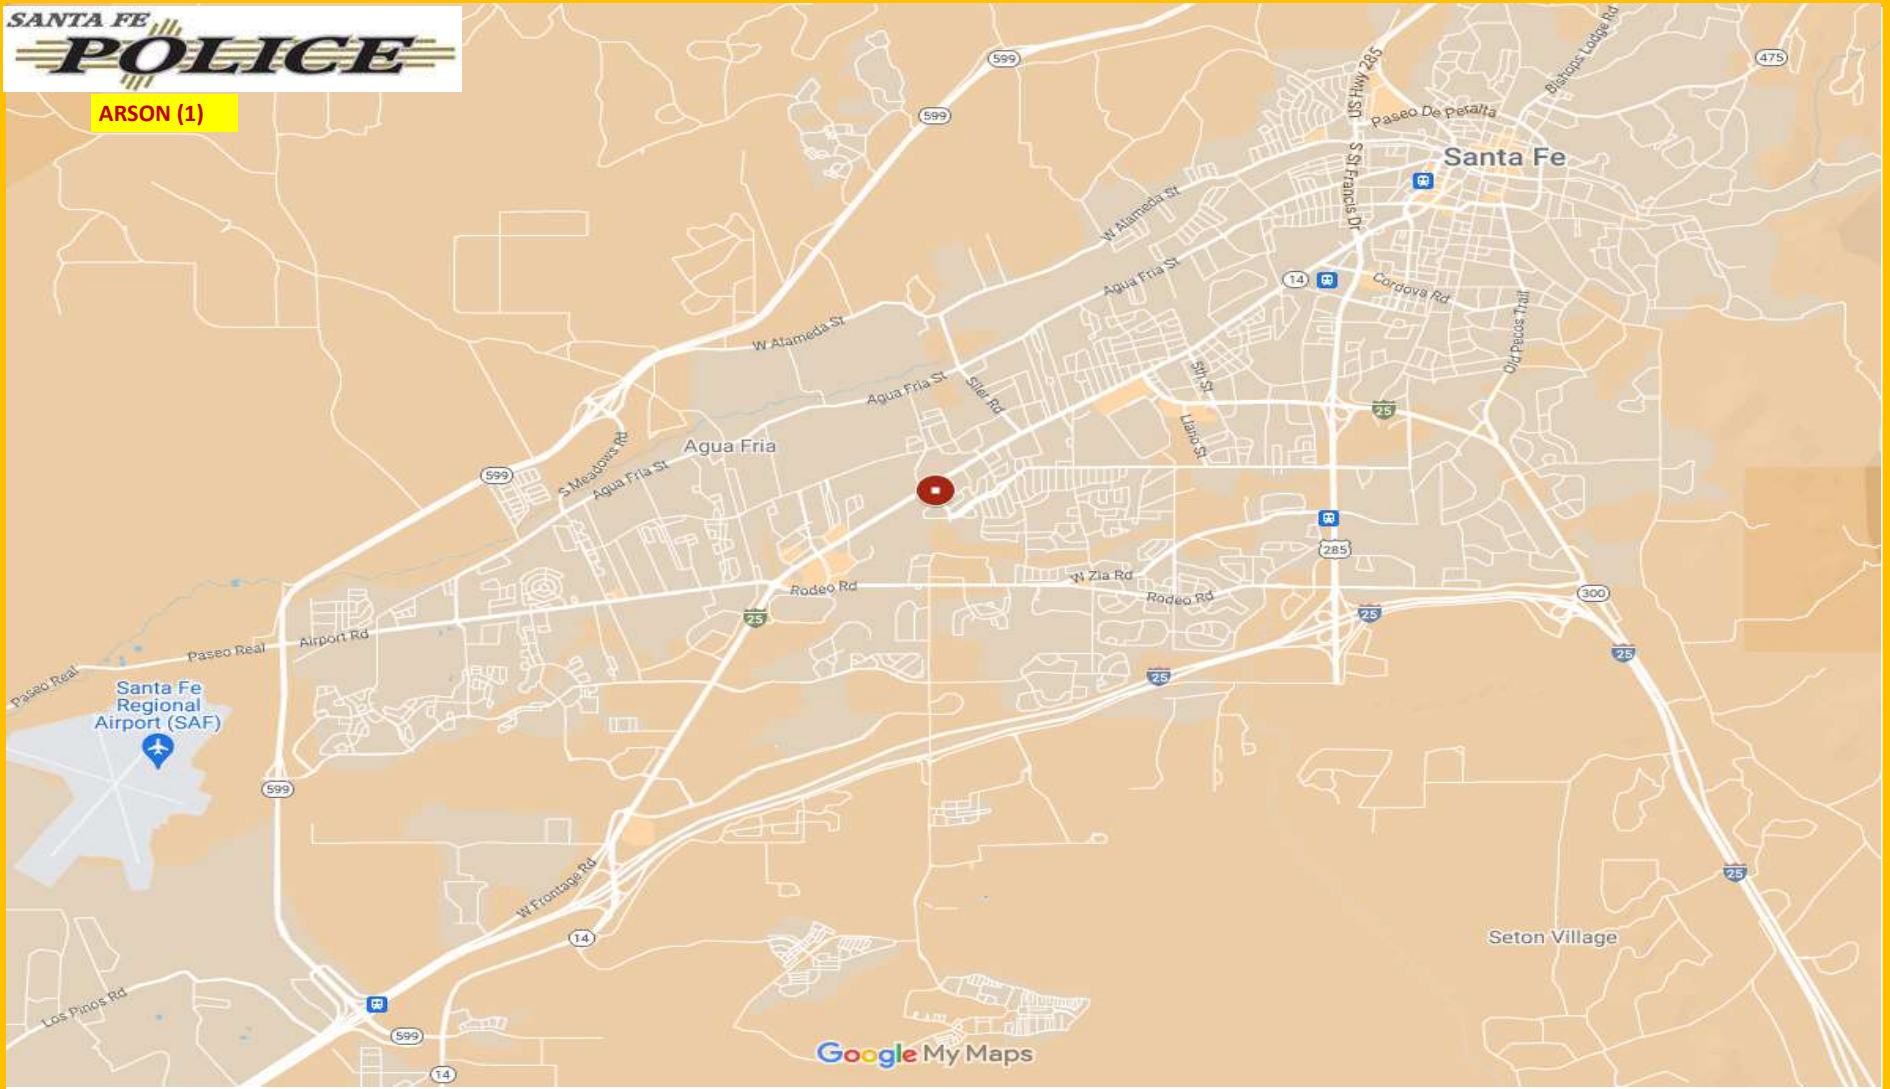

SFPD CRIME MAPPING: NOVEMBER 2024

HOMICIDE (1)

SFPD CRIME MAPPING: NOVEMBER 2024

SEX OFFENSE (8)

SFPD CRIME MAPPING: NOVEMBER 2024

ARSON (1)

SFPD CRIME MAPPING: NOVEMBER 2024

ROBBERY (7)

SFPD CRIME MAPPING: NOVEMBER 2024

ASSAULT OFFENSES (116)

SFPD CRIME MAPPING: NOVEMBER 2024

BURGLARY (59)

SFPD CRIME MAPPING: NOVEMBER 2024

MOTOR VEHICLE THEFT (65)

Google My Maps

SFPD CRIME MAPPING: NOVEMBER 2024

THEFT FROM A MOTOR VEHICLE (66)

SFPD CRIME MAPPING: NOVEMBER 2024

LARCENY (151)