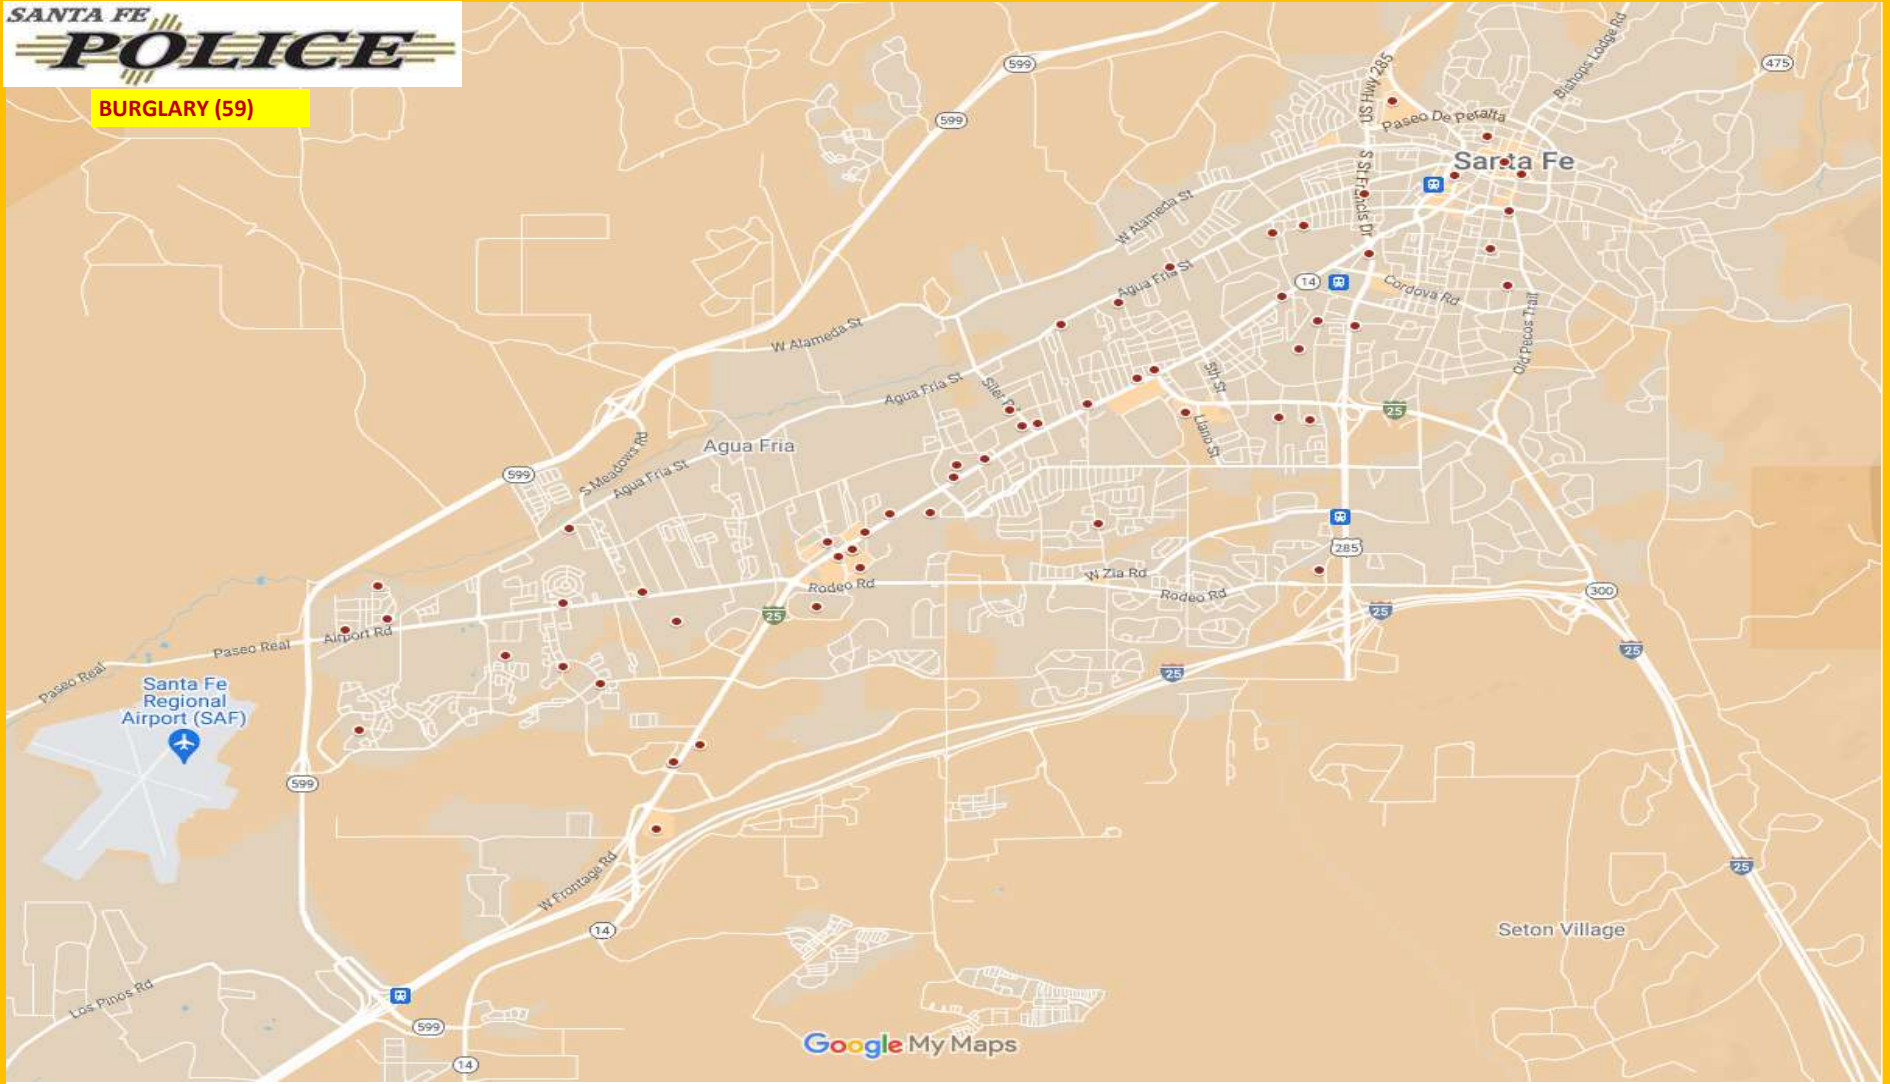

SFPD CRIME MAPPING: NOVEMBER 2024

HOMICIDE (1)

SFPD CRIME MAPPING: NOVEMBER 2024

SEX OFFENSE (8)

SFPD CRIME MAPPING: NOVEMBER 2024

ARSON (1)

SFPD CRIME MAPPING: NOVEMBER 2024

ROBBERY (7)

SFPD CRIME MAPPING: NOVEMBER 2024

ASSAULT OFFENSES (116)

SFPD CRIME MAPPING: NOVEMBER 2024

BURGLARY (59)

SFPD CRIME MAPPING: NOVEMBER 2024

MOTOR VEHICLE THEFT (65)

Google My Maps

SFPD CRIME MAPPING: NOVEMBER 2024

THEFT FROM A MOTOR VEHICLE (66)

SFPD CRIME MAPPING: NOVEMBER 2024

LARCENY (151)