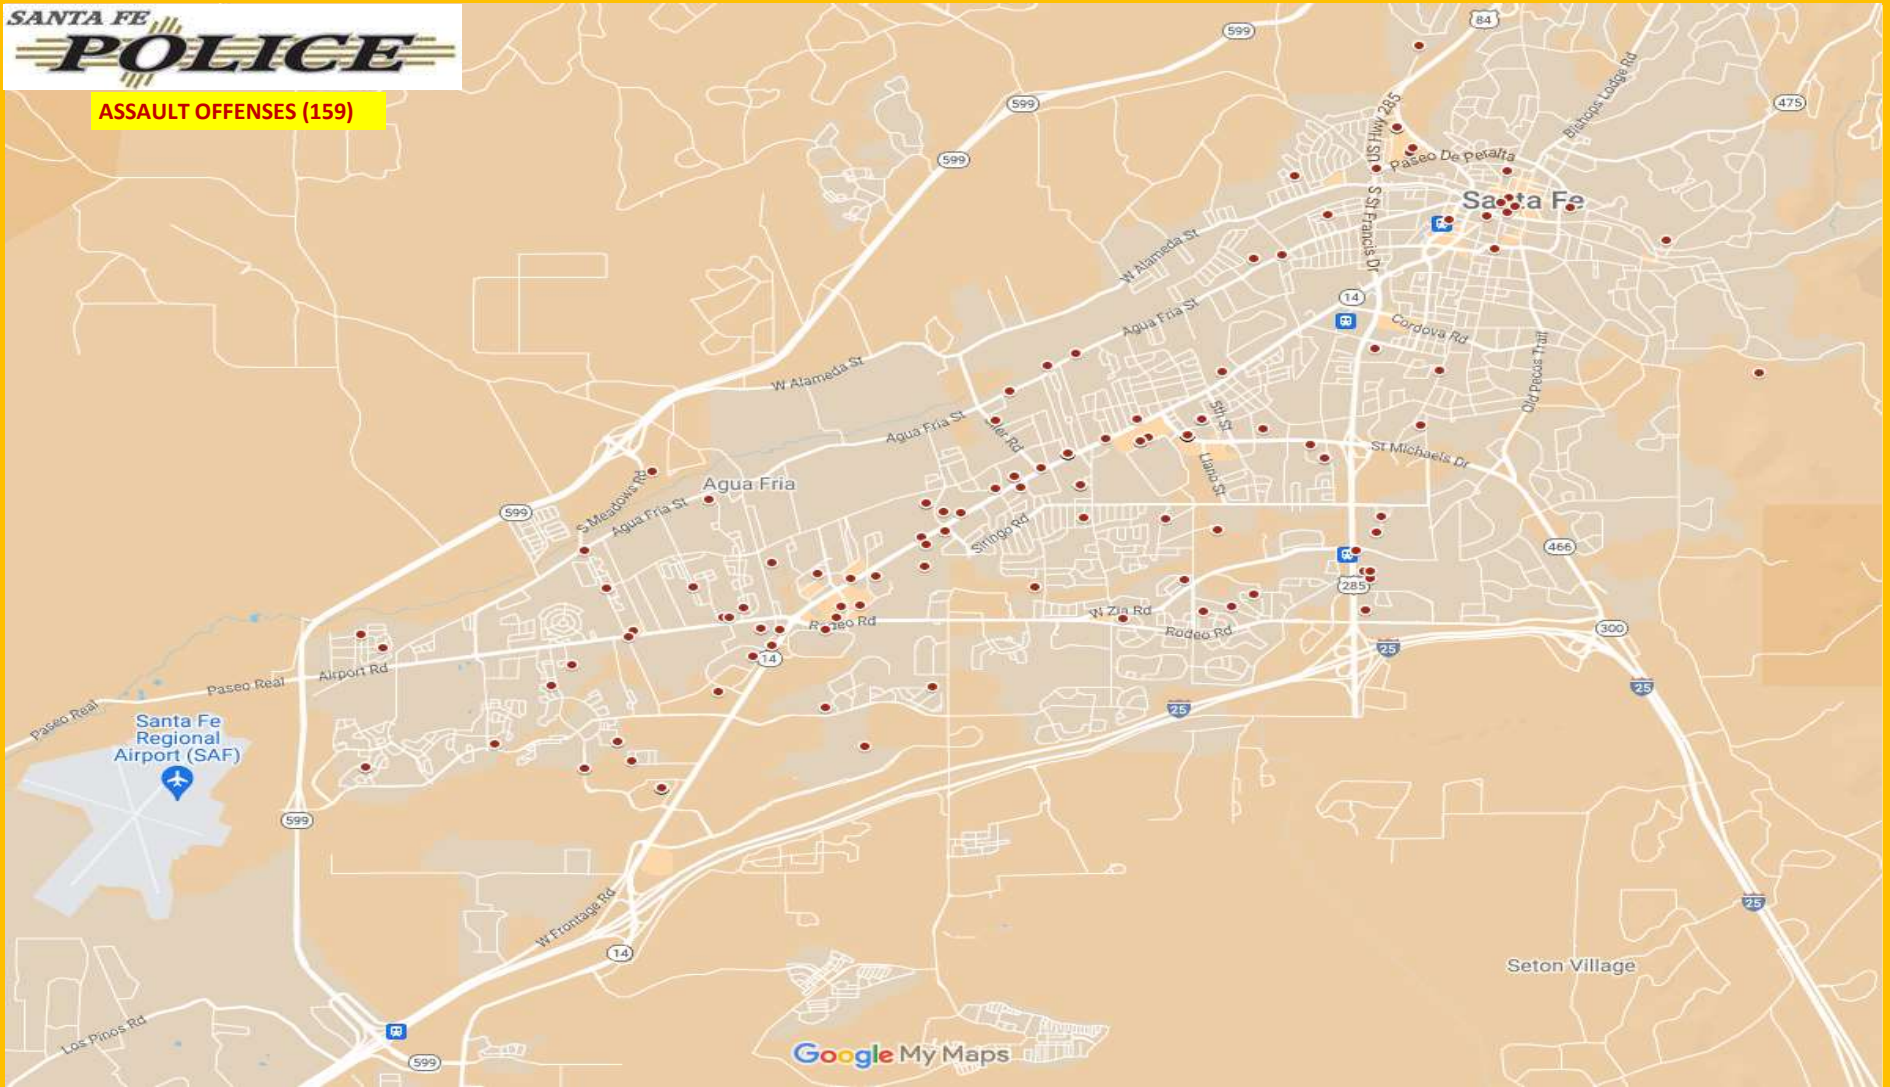

HOMICIDE (0)

SFPD CRIME MAPPING: OCTOBER 2024

SEX OFFENSE (13)

SFPD CRIME MAPPING: OCTOBER 2024

ARSON (2)

SFPD CRIME MAPPING: OCTOBER 2024

ROBBERY (9)

SFPD CRIME MAPPING: OCTOBER 2024

ASSAULT OFFENSES (159)

SFPD CRIME MAPPING: OCTOBER 2024

BURGLARY (94)

SFPD CRIME MAPPING: OCTOBER 2024

MOTOR VEHICLE THEFT (59)

SFPD CRIME MAPPING: OCTOBER 2024

THEFT FROM A MOTOR VEHICLE (97)

SFPD CRIME MAPPING: OCTOBER 2024

LARCENY (233)