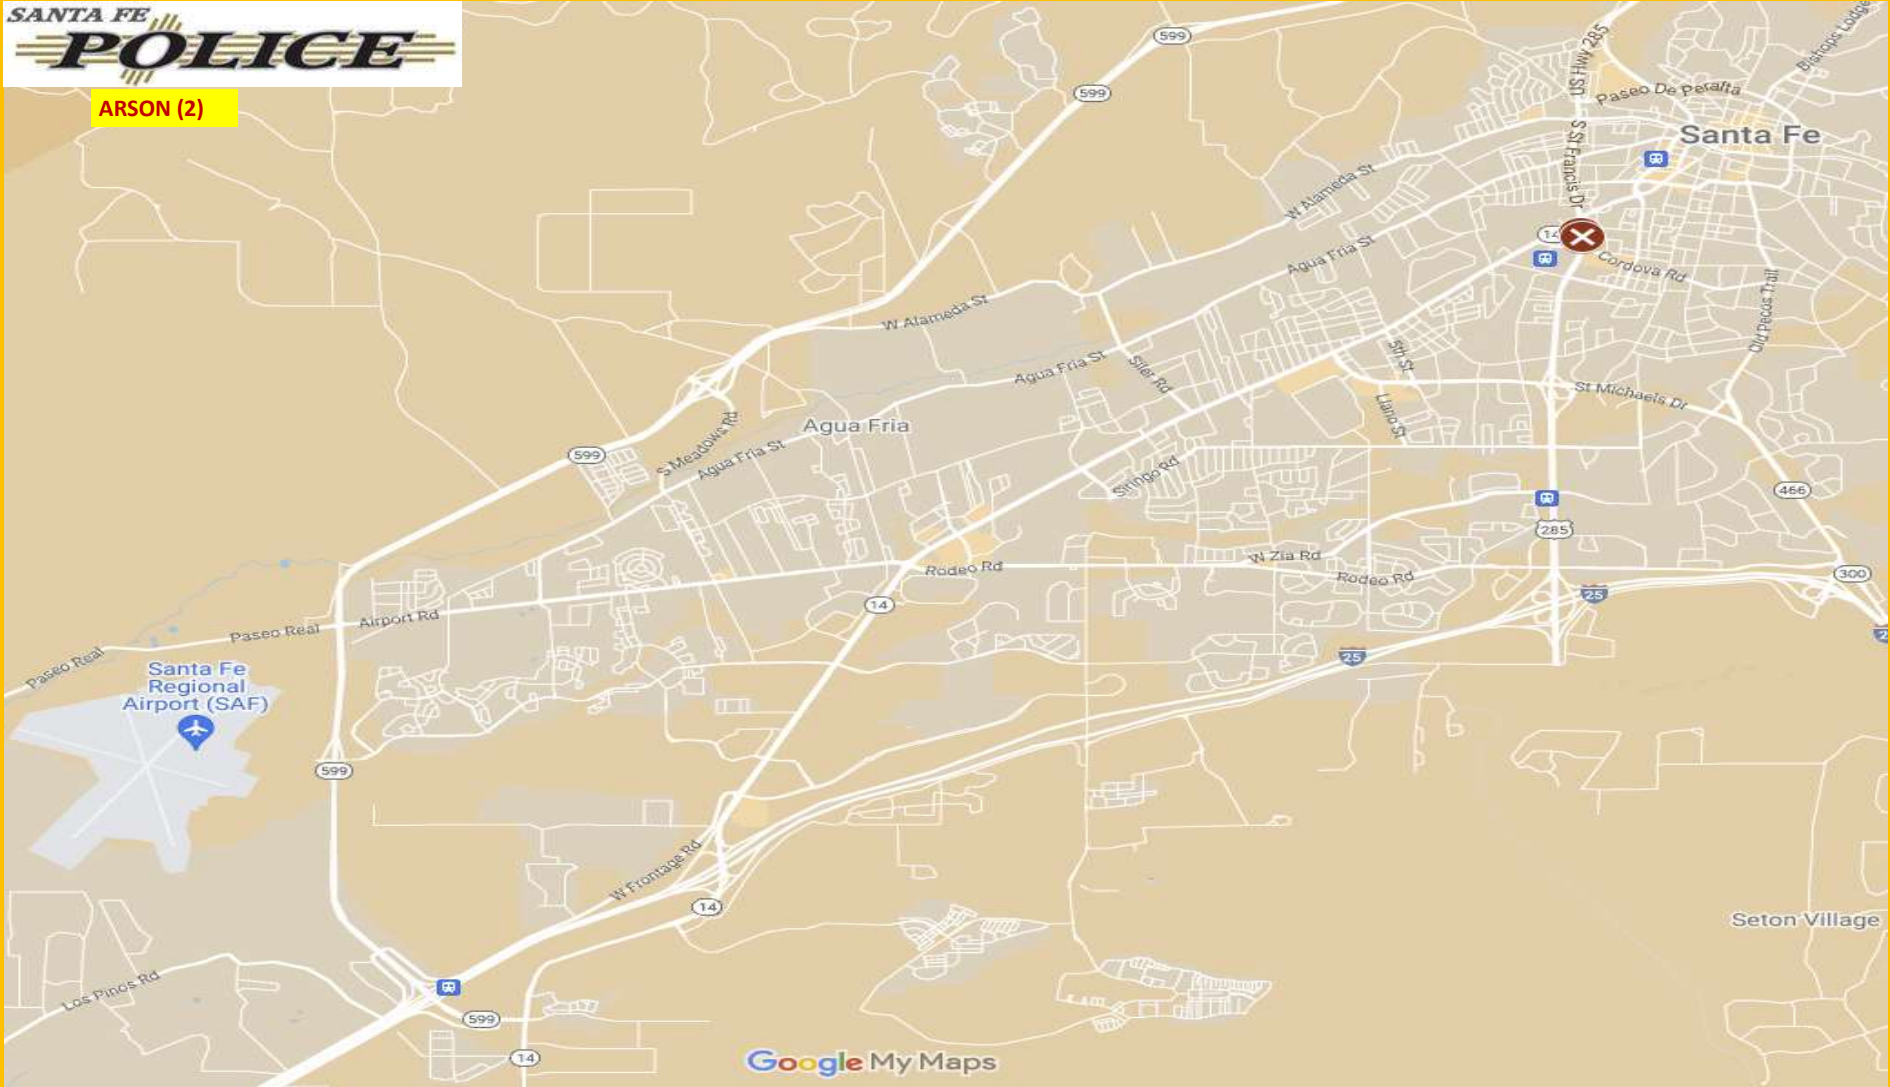

HOMICIDE (0)

SFPD CRIME MAPPING: OCTOBER 2024

SEX OFFENSE (13)

SFPD CRIME MAPPING: OCTOBER 2024

ARSON (2)

SFPD CRIME MAPPING: OCTOBER 2024

ROBBERY (9)

SFPD CRIME MAPPING: OCTOBER 2024

ASSAULT OFFENSES (159)

SFPD CRIME MAPPING: OCTOBER 2024

BURGLARY (94)

SFPD CRIME MAPPING: OCTOBER 2024

MOTOR VEHICLE THEFT (59)

SFPD CRIME MAPPING: OCTOBER 2024

THEFT FROM A MOTOR VEHICLE (97)

SFPD CRIME MAPPING: OCTOBER 2024

LARCENY (233)