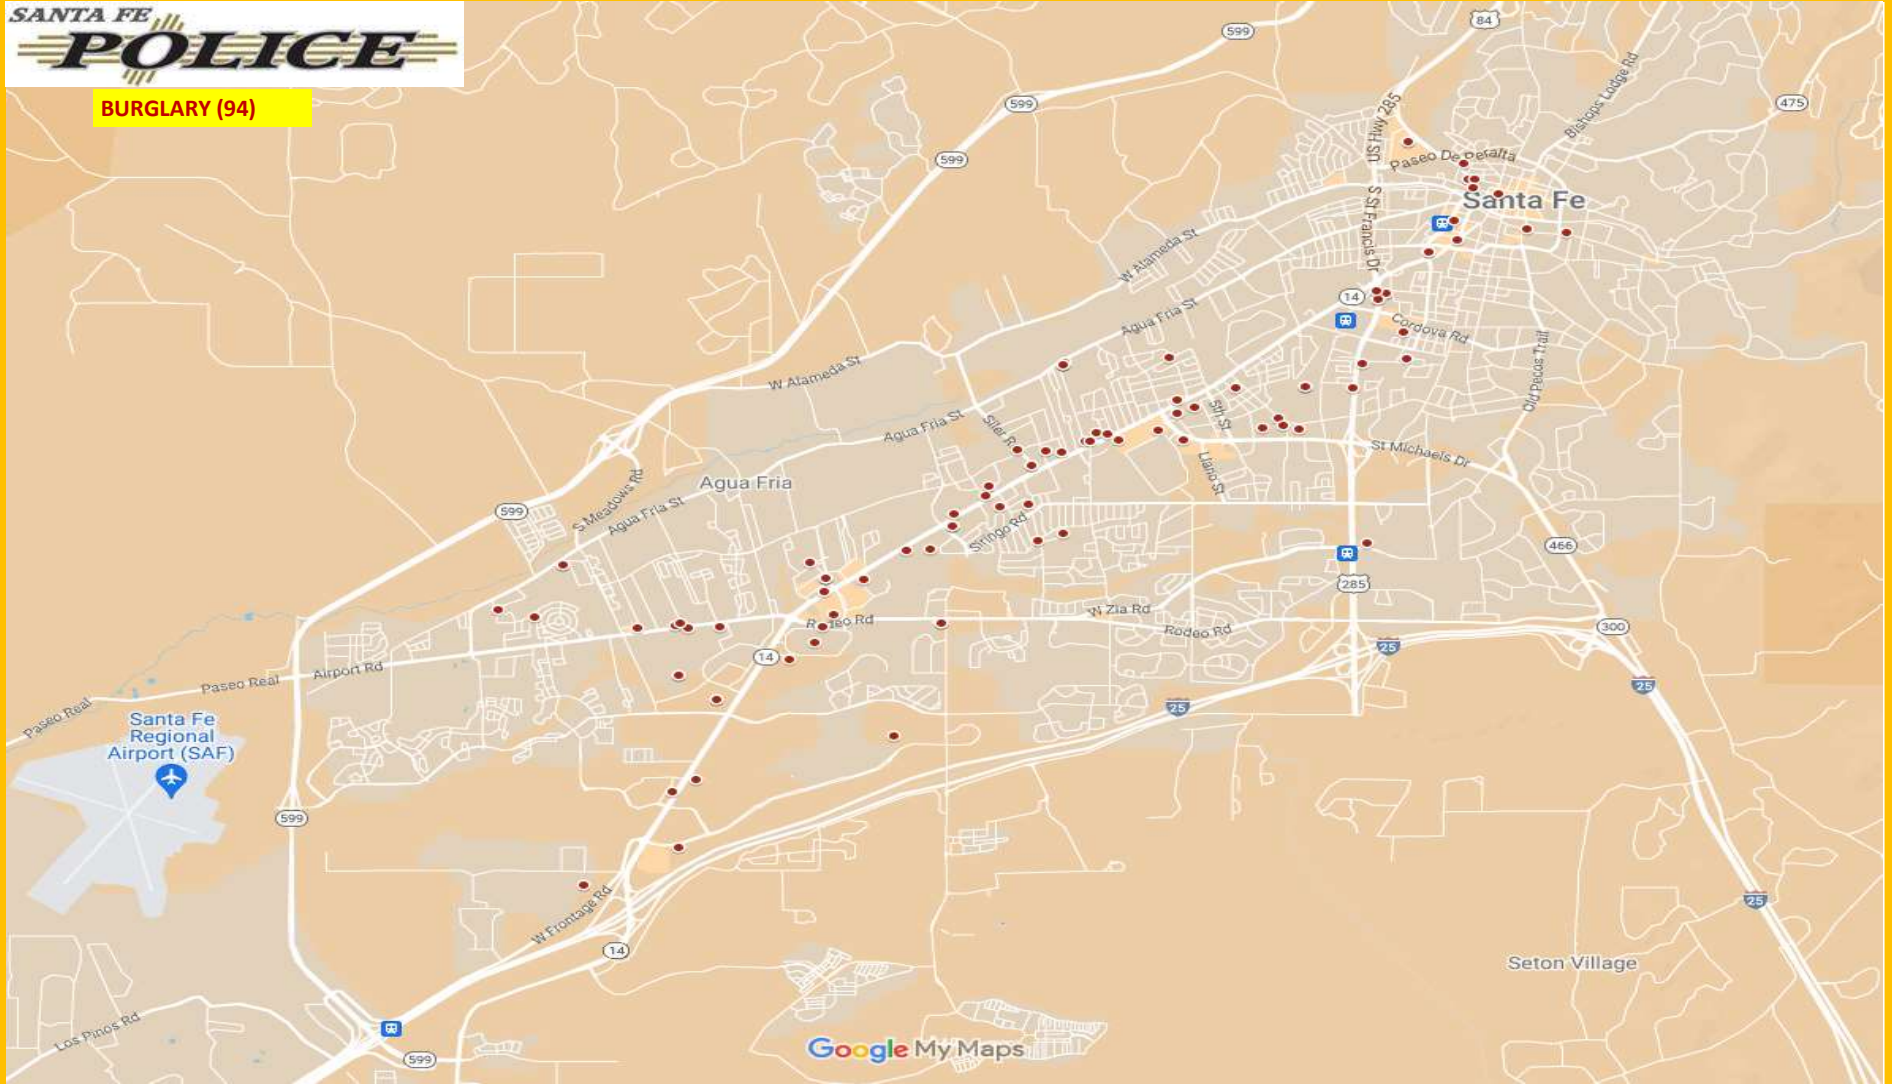

HOMICIDE (0)

SFPD CRIME MAPPING: OCTOBER 2024

SEX OFFENSE (13)

SFPD CRIME MAPPING: OCTOBER 2024

ARSON (2)

SFPD CRIME MAPPING: OCTOBER 2024

ROBBERY (9)

SFPD CRIME MAPPING: OCTOBER 2024

ASSAULT OFFENSES (159)

SFPD CRIME MAPPING: OCTOBER 2024

BURGLARY (94)

SFPD CRIME MAPPING: OCTOBER 2024

MOTOR VEHICLE THEFT (59)

SFPD CRIME MAPPING: OCTOBER 2024

THEFT FROM A MOTOR VEHICLE (97)

SFPD CRIME MAPPING: OCTOBER 2024

LARCENY (233)