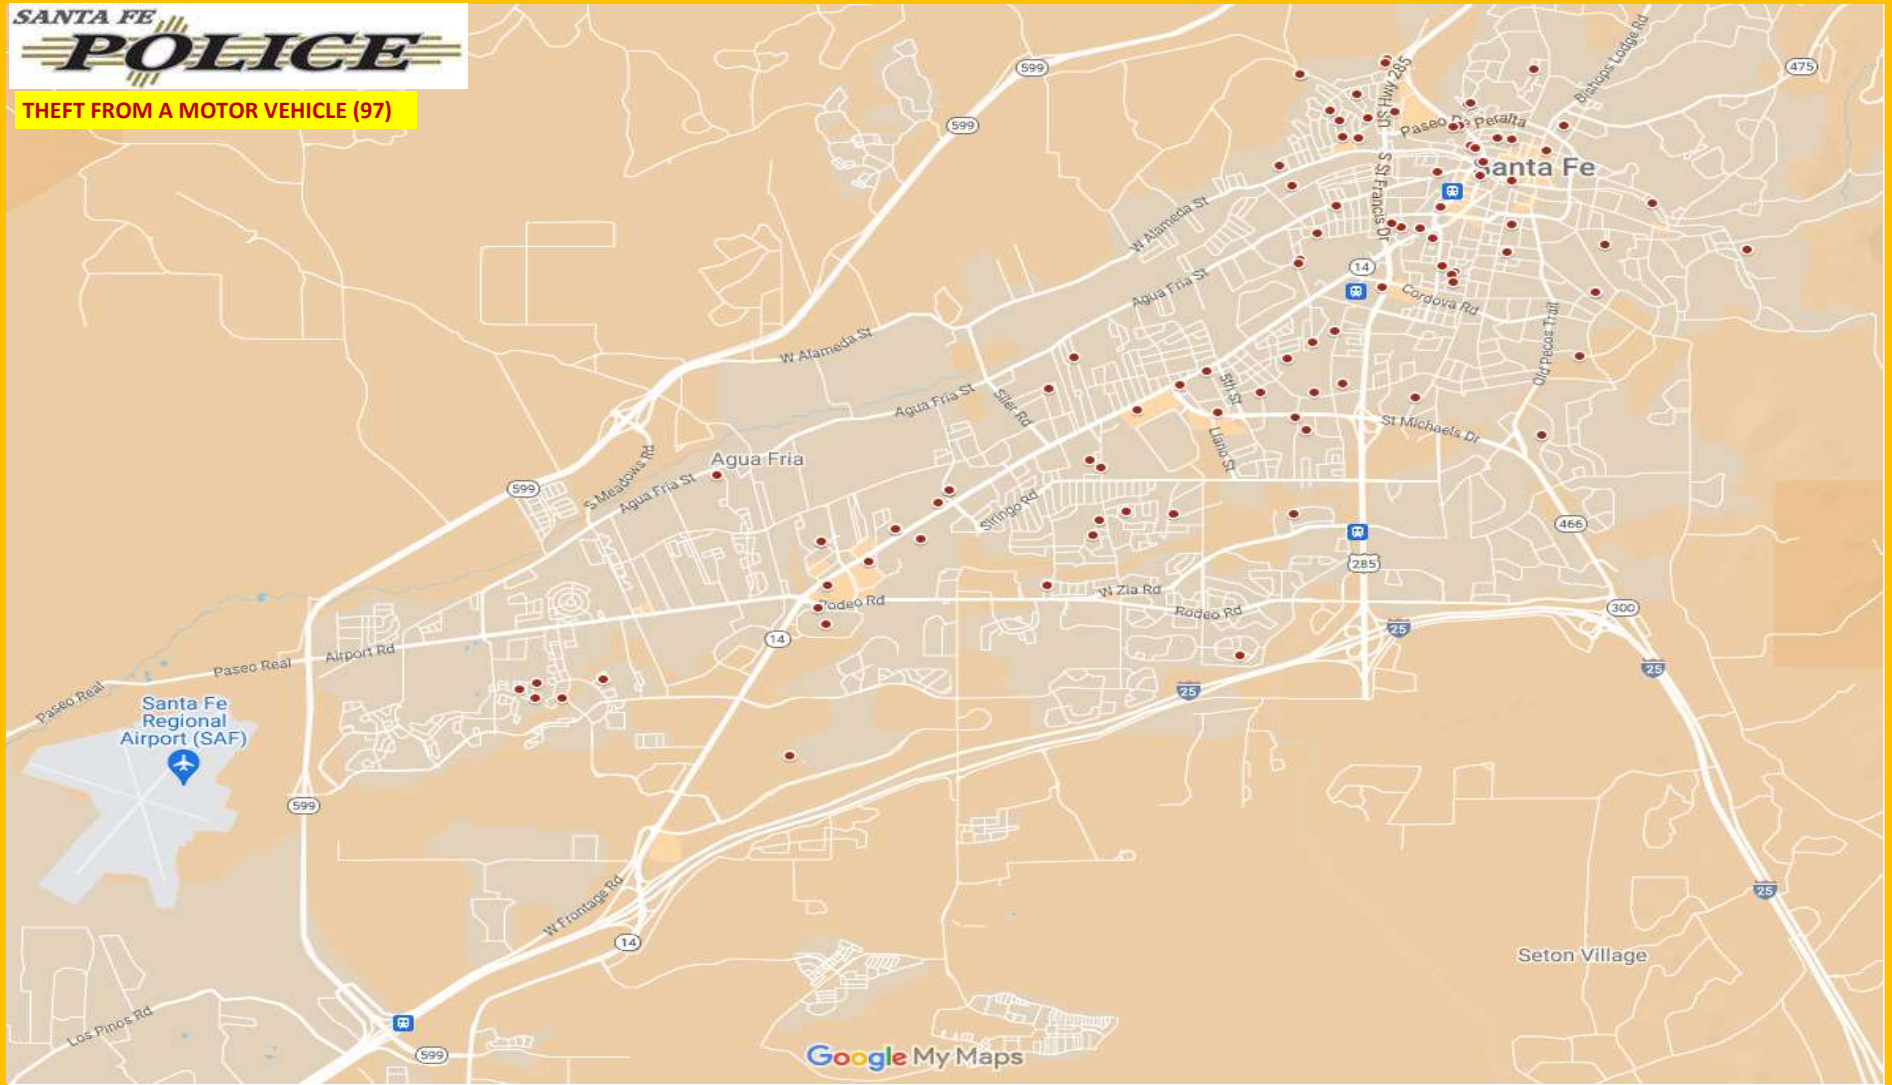

HOMICIDE (0)

SFPD CRIME MAPPING: OCTOBER 2024

SEX OFFENSE (13)

SFPD CRIME MAPPING: OCTOBER 2024

ARSON (2)

SFPD CRIME MAPPING: OCTOBER 2024

ROBBERY (9)

SFPD CRIME MAPPING: OCTOBER 2024

ASSAULT OFFENSES (159)

SFPD CRIME MAPPING: OCTOBER 2024

BURGLARY (94)

SFPD CRIME MAPPING: OCTOBER 2024

MOTOR VEHICLE THEFT (59)

SFPD CRIME MAPPING: OCTOBER 2024

THEFT FROM A MOTOR VEHICLE (97)

SFPD CRIME MAPPING: OCTOBER 2024

LARCENY (233)