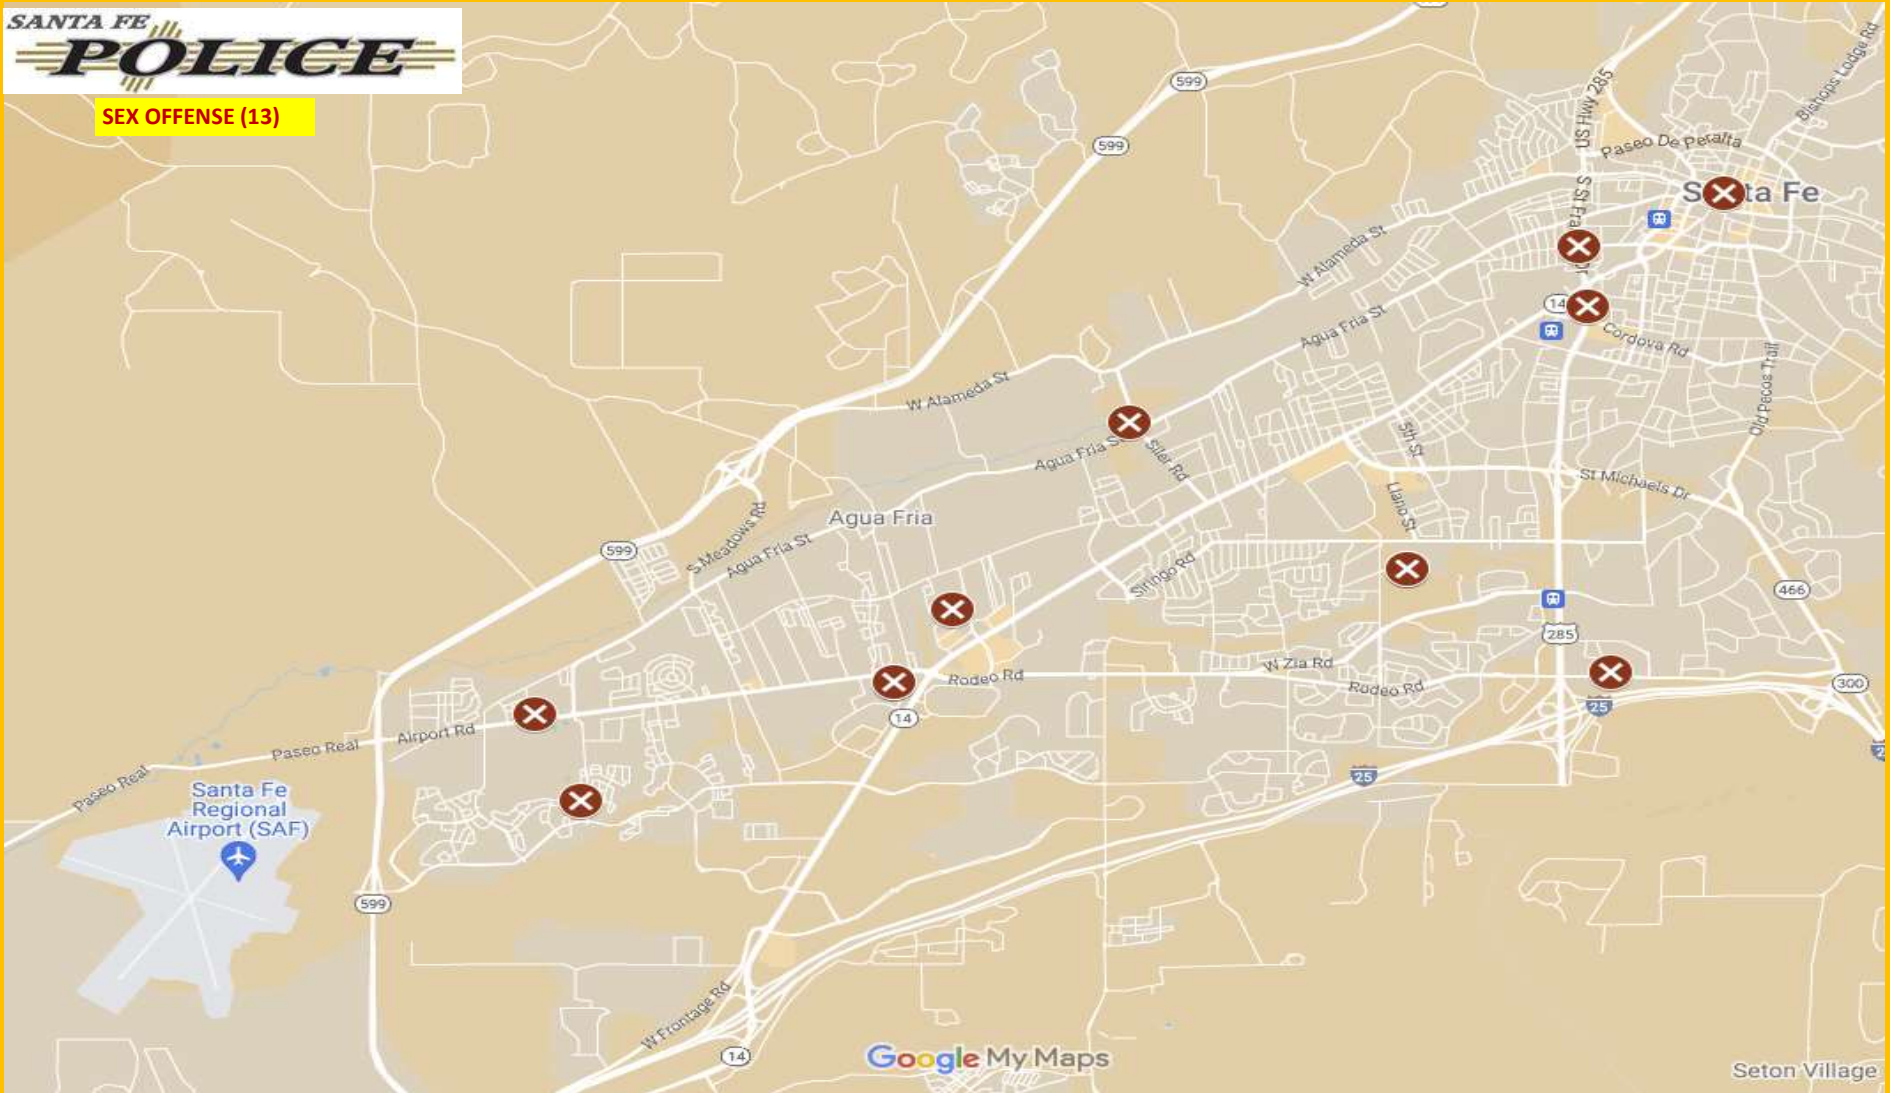

HOMICIDE (0)

SFPD CRIME MAPPING: OCTOBER 2024

SEX OFFENSE (13)

SFPD CRIME MAPPING: OCTOBER 2024

ARSON (2)

SFPD CRIME MAPPING: OCTOBER 2024

ROBBERY (9)

SFPD CRIME MAPPING: OCTOBER 2024

ASSAULT OFFENSES (159)

SFPD CRIME MAPPING: OCTOBER 2024

BURGLARY (94)

SFPD CRIME MAPPING: OCTOBER 2024

MOTOR VEHICLE THEFT (59)

SFPD CRIME MAPPING: OCTOBER 2024

THEFT FROM A MOTOR VEHICLE (97)

SFPD CRIME MAPPING: OCTOBER 2024

LARCENY (233)