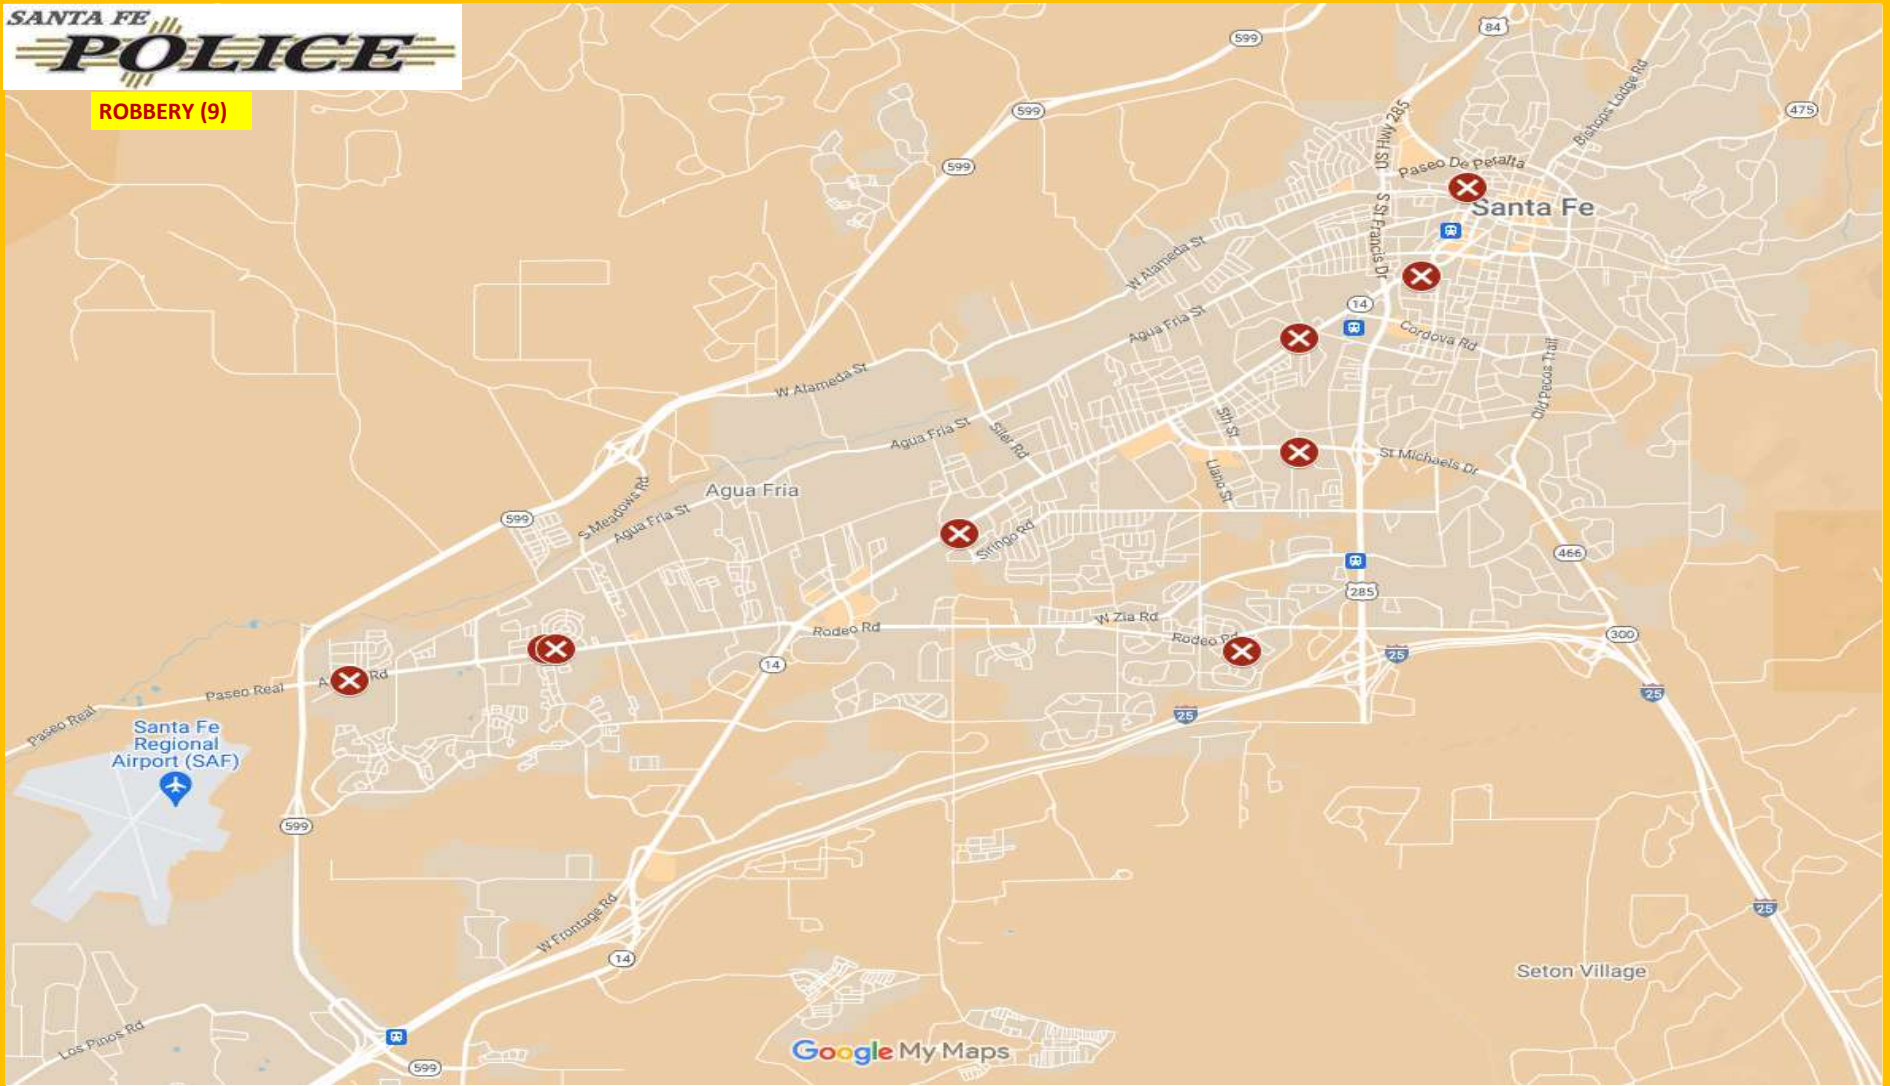

HOMICIDE (0)

SFPD CRIME MAPPING: OCTOBER 2024

SEX OFFENSE (13)

SFPD CRIME MAPPING: OCTOBER 2024

ARSON (2)

SFPD CRIME MAPPING: OCTOBER 2024

ROBBERY (9)

SFPD CRIME MAPPING: OCTOBER 2024

ASSAULT OFFENSES (159)

SFPD CRIME MAPPING: OCTOBER 2024

BURGLARY (94)

SFPD CRIME MAPPING: OCTOBER 2024

MOTOR VEHICLE THEFT (59)

SFPD CRIME MAPPING: OCTOBER 2024

THEFT FROM A MOTOR VEHICLE (97)

SFPD CRIME MAPPING: OCTOBER 2024

LARCENY (233)