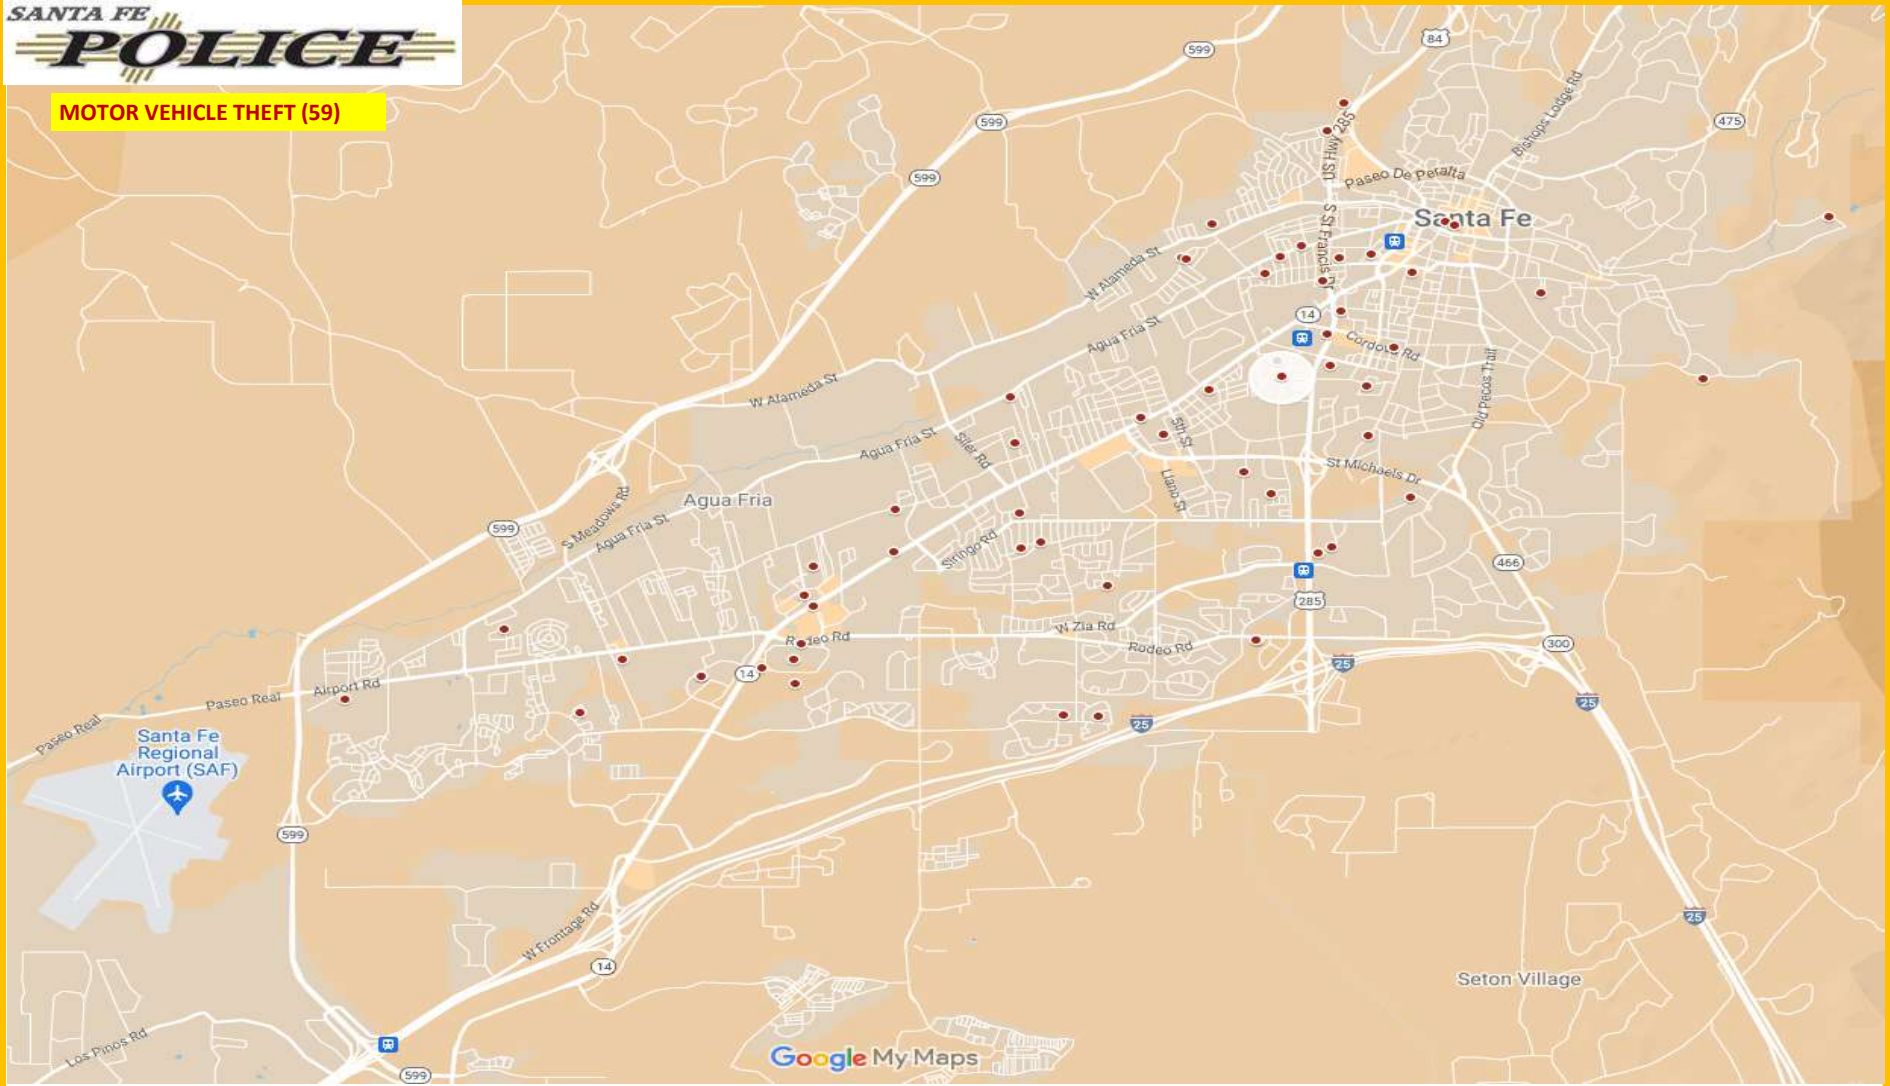

HOMICIDE (0)

SFPD CRIME MAPPING: OCTOBER 2024

SEX OFFENSE (13)

SFPD CRIME MAPPING: OCTOBER 2024

ARSON (2)

SFPD CRIME MAPPING: OCTOBER 2024

ROBBERY (9)

SFPD CRIME MAPPING: OCTOBER 2024

ASSAULT OFFENSES (159)

SFPD CRIME MAPPING: OCTOBER 2024

BURGLARY (94)

SFPD CRIME MAPPING: OCTOBER 2024

MOTOR VEHICLE THEFT (59)

SFPD CRIME MAPPING: OCTOBER 2024

THEFT FROM A MOTOR VEHICLE (97)

SFPD CRIME MAPPING: OCTOBER 2024

LARCENY (233)