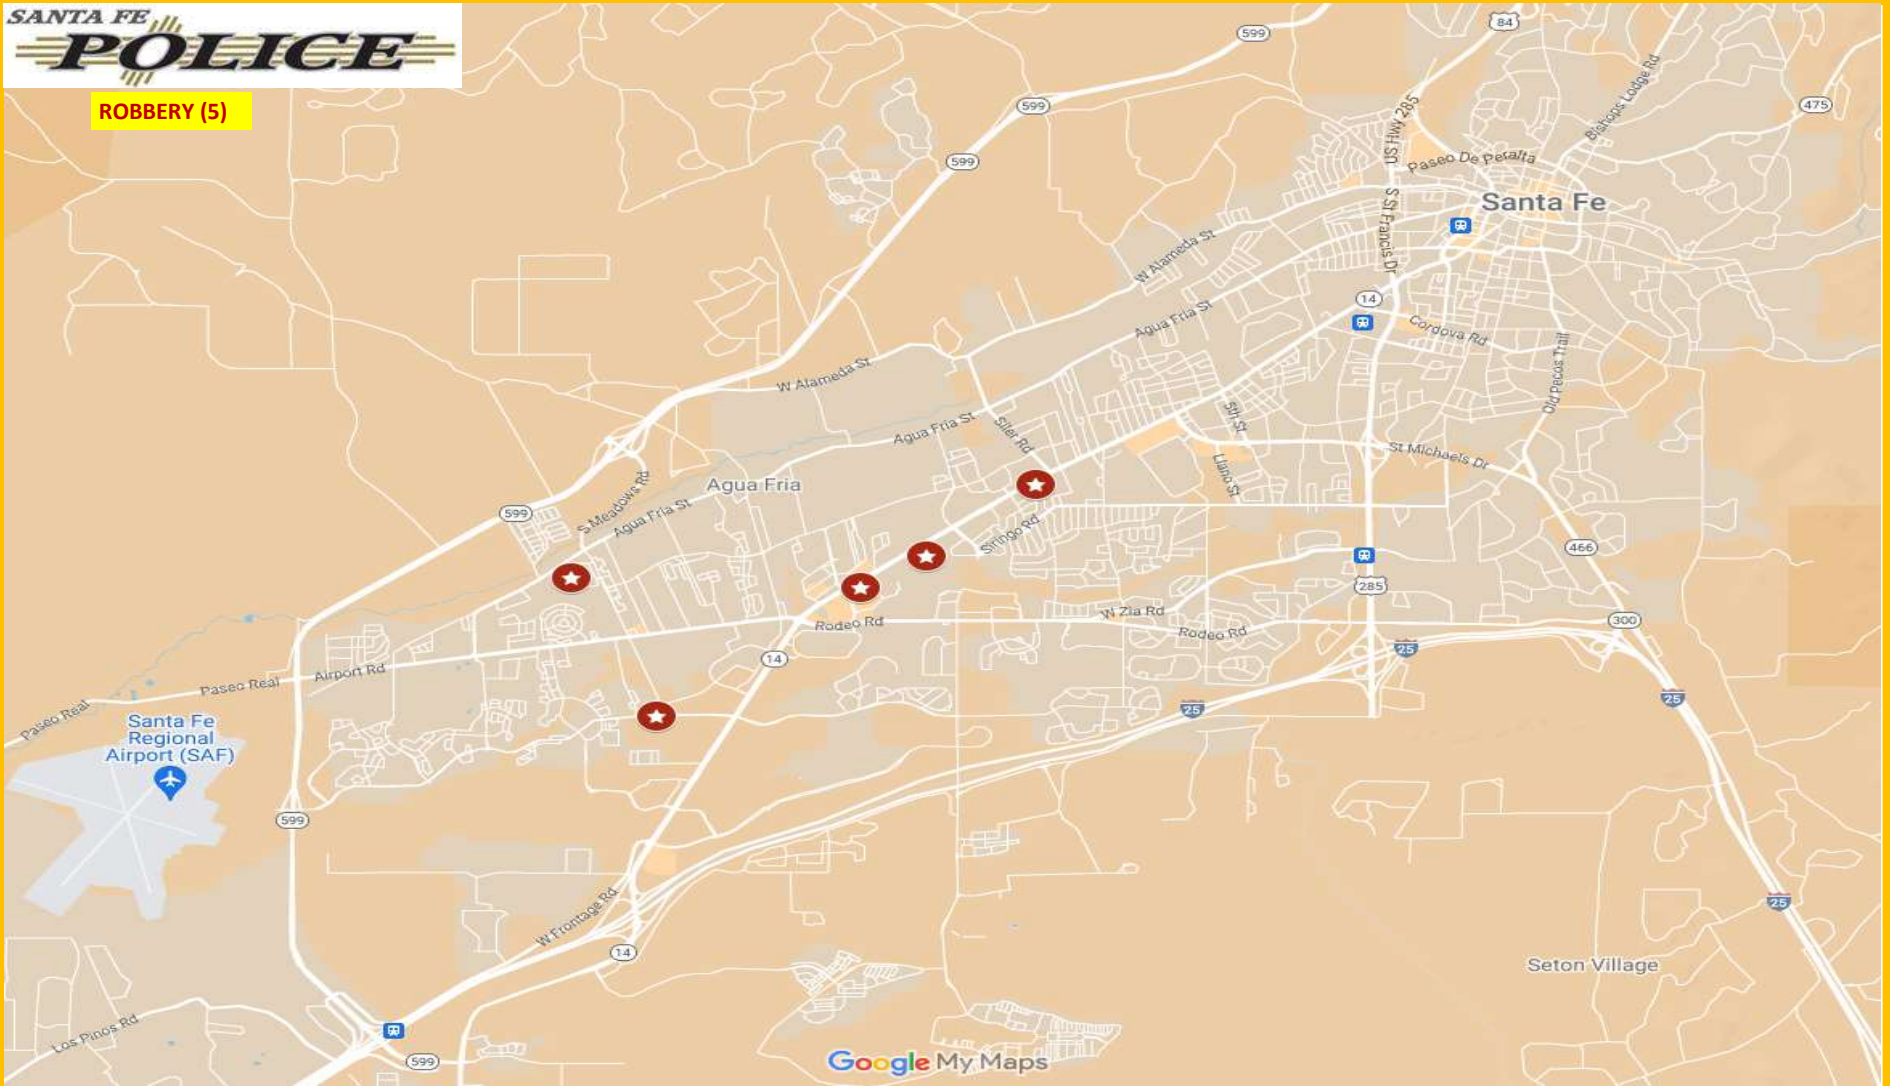

**SFPD CRIME MAPPING: SEPTEMBER 2024**

**HOMICIDE (1)**

**SFPD CRIME MAPPING: SEPTEMBER 2024**

**SEX OFFENSE (8)**

Google My Maps

SFPD CRIME MAPPING: SEPTEMBER 2024

ARSON (2)

SFPD CRIME MAPPING: SEPTEMBER 2024

ROBBERY (5)

Google My Maps

SFPD CRIME MAPPING: SEPTEMBER 2024

ASSAULT OFFENSES (119)

**SFPD CRIME MAPPING: SEPTEMBER 2024**

**BURGLARY (73)**

**SFPD CRIME MAPPING: SEPTEMBER 2024**

**MOTOR VEHICLE THEFT (46)**

**SFPD CRIME MAPPING: SEPTEMBER 2024**

**THEFT FROM A MOTOR VEHICLE (76)**

SFPD CRIME MAPPING: SEPTEMBER 2024

LARCENY (180)