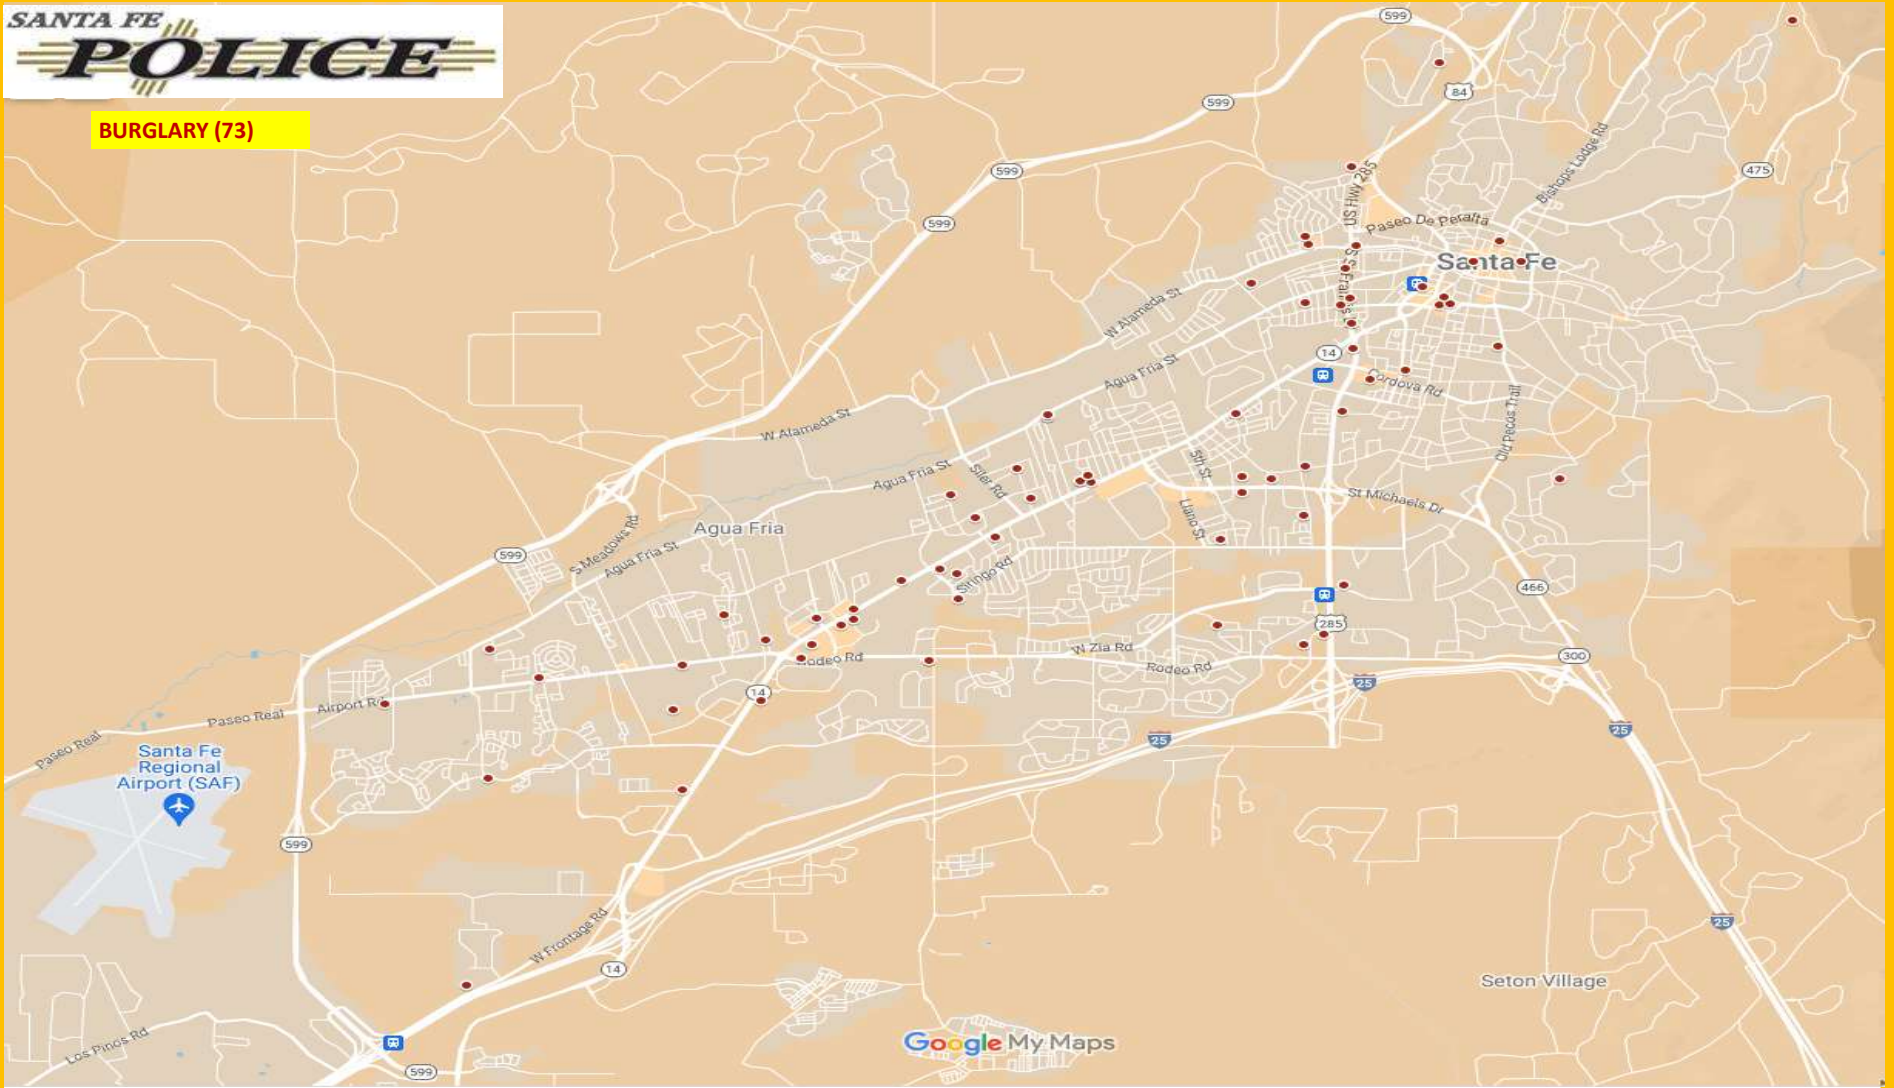

**SFPD CRIME MAPPING: SEPTEMBER 2024**

**HOMICIDE (1)**

**SFPD CRIME MAPPING: SEPTEMBER 2024**

**SEX OFFENSE (8)**

Google My Maps

SFPD CRIME MAPPING: SEPTEMBER 2024

ARSON (2)

SFPD CRIME MAPPING: SEPTEMBER 2024

ROBBERY (5)

Google My Maps

SFPD CRIME MAPPING: SEPTEMBER 2024

ASSAULT OFFENSES (119)

**SFPD CRIME MAPPING: SEPTEMBER 2024**

**BURGLARY (73)**

**SFPD CRIME MAPPING: SEPTEMBER 2024**

**MOTOR VEHICLE THEFT (46)**

**SFPD CRIME MAPPING: SEPTEMBER 2024**

**THEFT FROM A MOTOR VEHICLE (76)**

SFPD CRIME MAPPING: SEPTEMBER 2024

LARCENY (180)