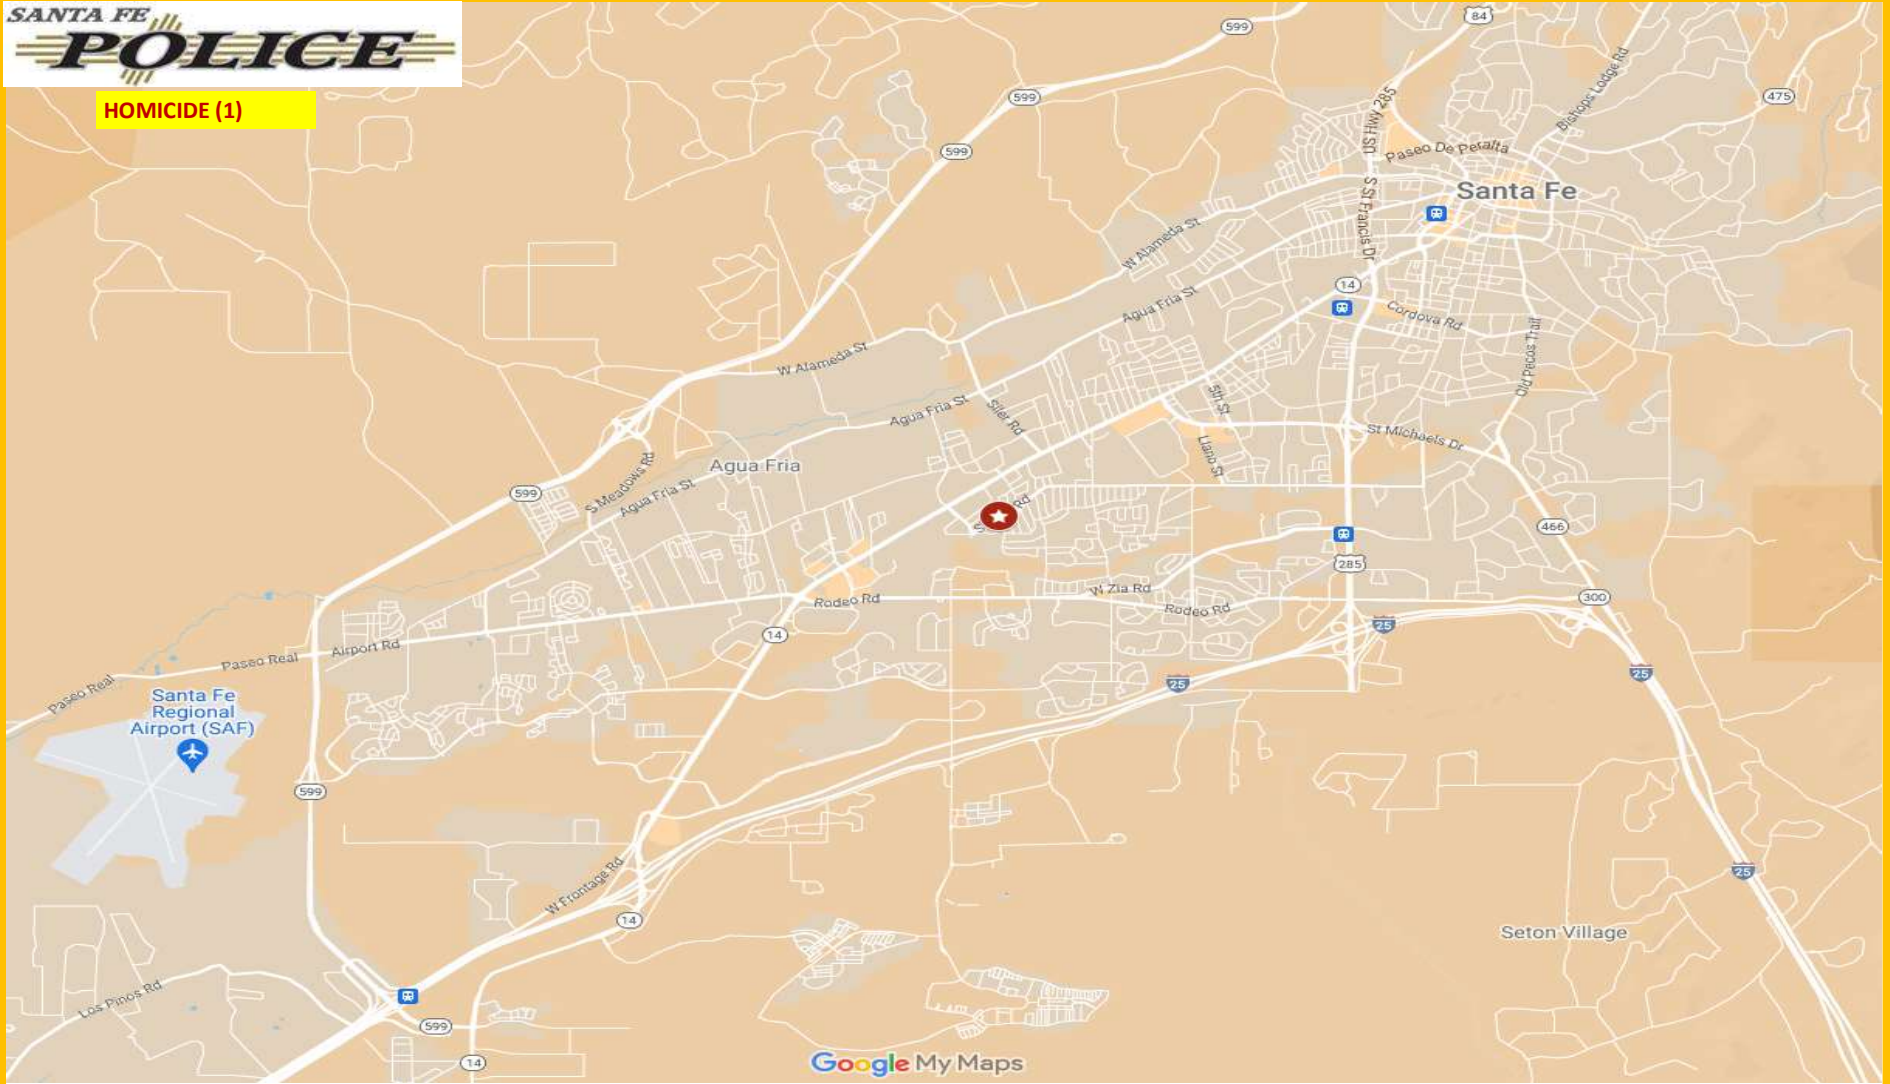

**SFPD CRIME MAPPING: SEPTEMBER 2024**

**HOMICIDE (1)**

**SFPD CRIME MAPPING: SEPTEMBER 2024**

**SEX OFFENSE (8)**

Google My Maps

SFPD CRIME MAPPING: SEPTEMBER 2024

ARSON (2)

SFPD CRIME MAPPING: SEPTEMBER 2024

ROBBERY (5)

Google My Maps

SFPD CRIME MAPPING: SEPTEMBER 2024

ASSAULT OFFENSES (119)

**SFPD CRIME MAPPING: SEPTEMBER 2024**

**BURGLARY (73)**

**SFPD CRIME MAPPING: SEPTEMBER 2024**

**MOTOR VEHICLE THEFT (46)**

**SFPD CRIME MAPPING: SEPTEMBER 2024**

**THEFT FROM A MOTOR VEHICLE (76)**

SFPD CRIME MAPPING: SEPTEMBER 2024

LARCENY (180)