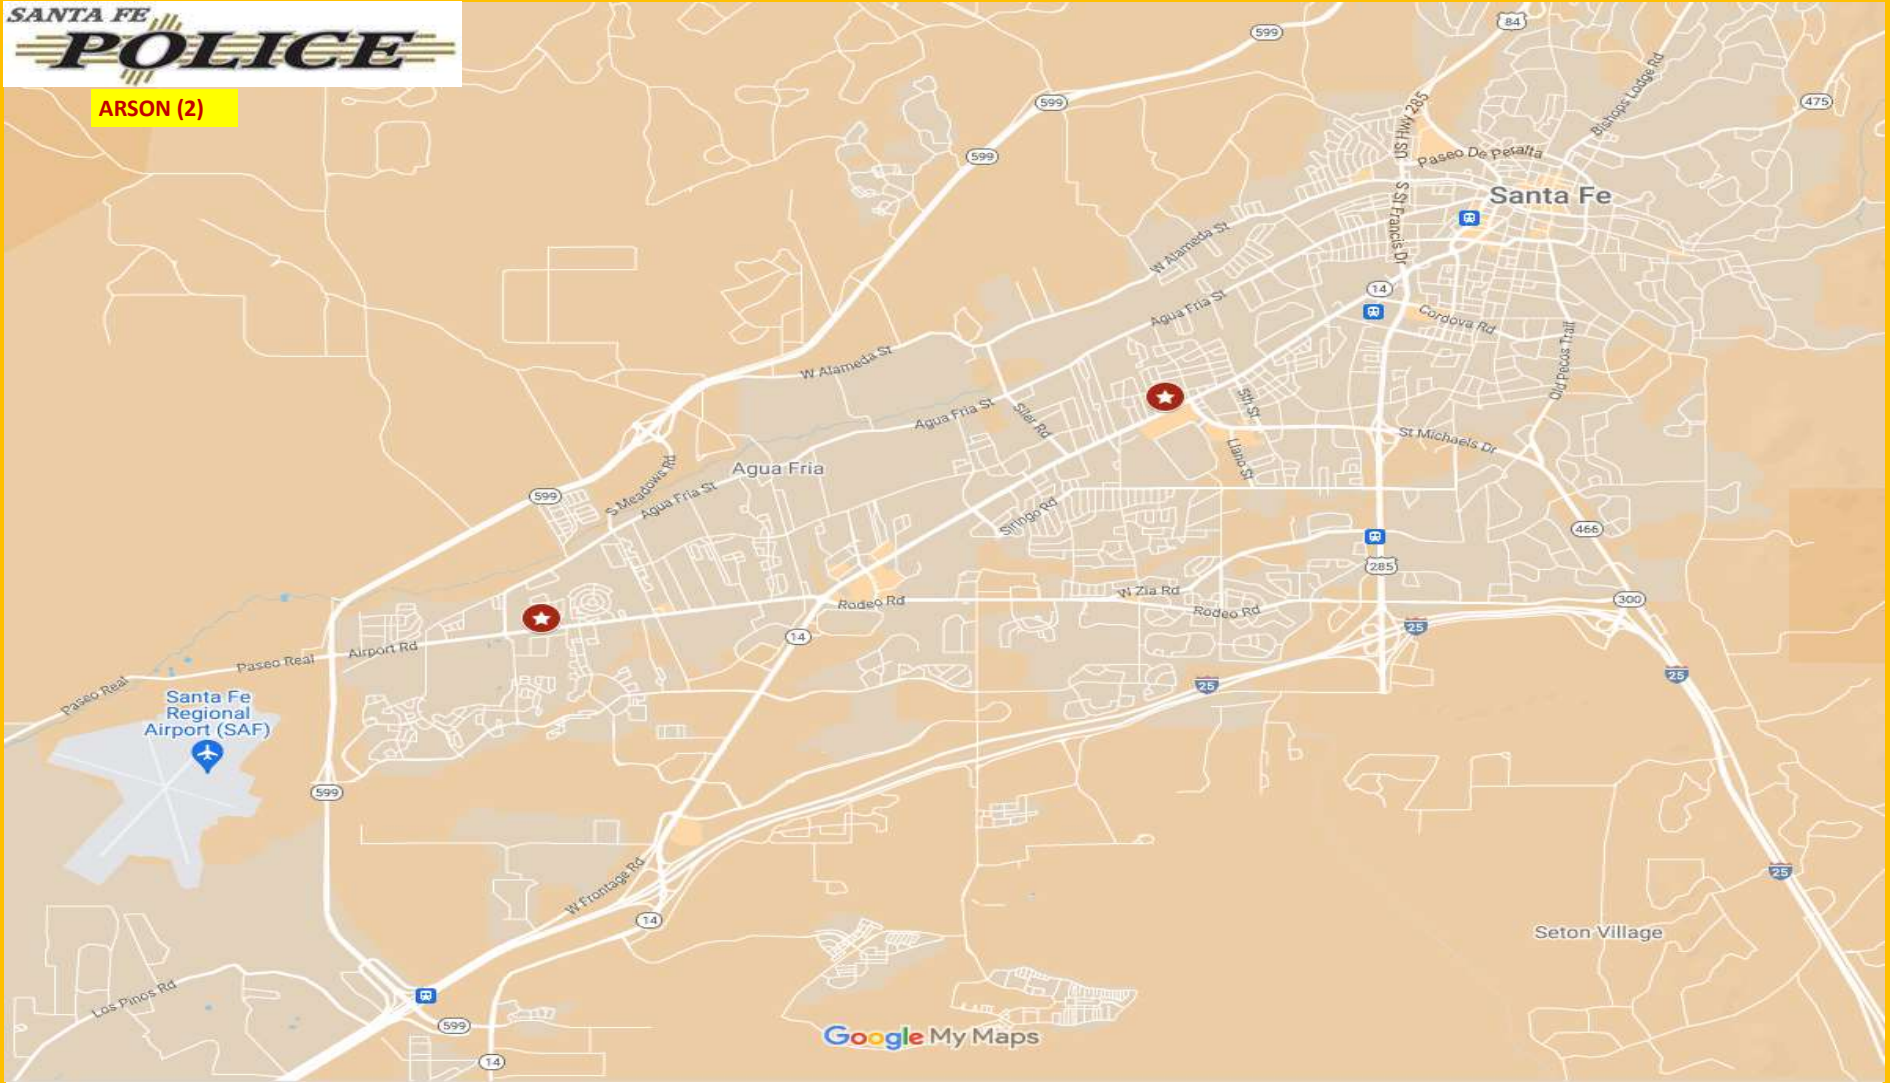

**SFPD CRIME MAPPING: SEPTEMBER 2024**

**HOMICIDE (1)**

**SFPD CRIME MAPPING: SEPTEMBER 2024**

**SEX OFFENSE (8)**

Google My Maps

SFPD CRIME MAPPING: SEPTEMBER 2024

ARSON (2)

SFPD CRIME MAPPING: SEPTEMBER 2024

ROBBERY (5)

Google My Maps

SFPD CRIME MAPPING: SEPTEMBER 2024

ASSAULT OFFENSES (119)

**SFPD CRIME MAPPING: SEPTEMBER 2024**

**BURGLARY (73)**

**SFPD CRIME MAPPING: SEPTEMBER 2024**

**MOTOR VEHICLE THEFT (46)**

**SFPD CRIME MAPPING: SEPTEMBER 2024**

**THEFT FROM A MOTOR VEHICLE (76)**

SFPD CRIME MAPPING: SEPTEMBER 2024

LARCENY (180)