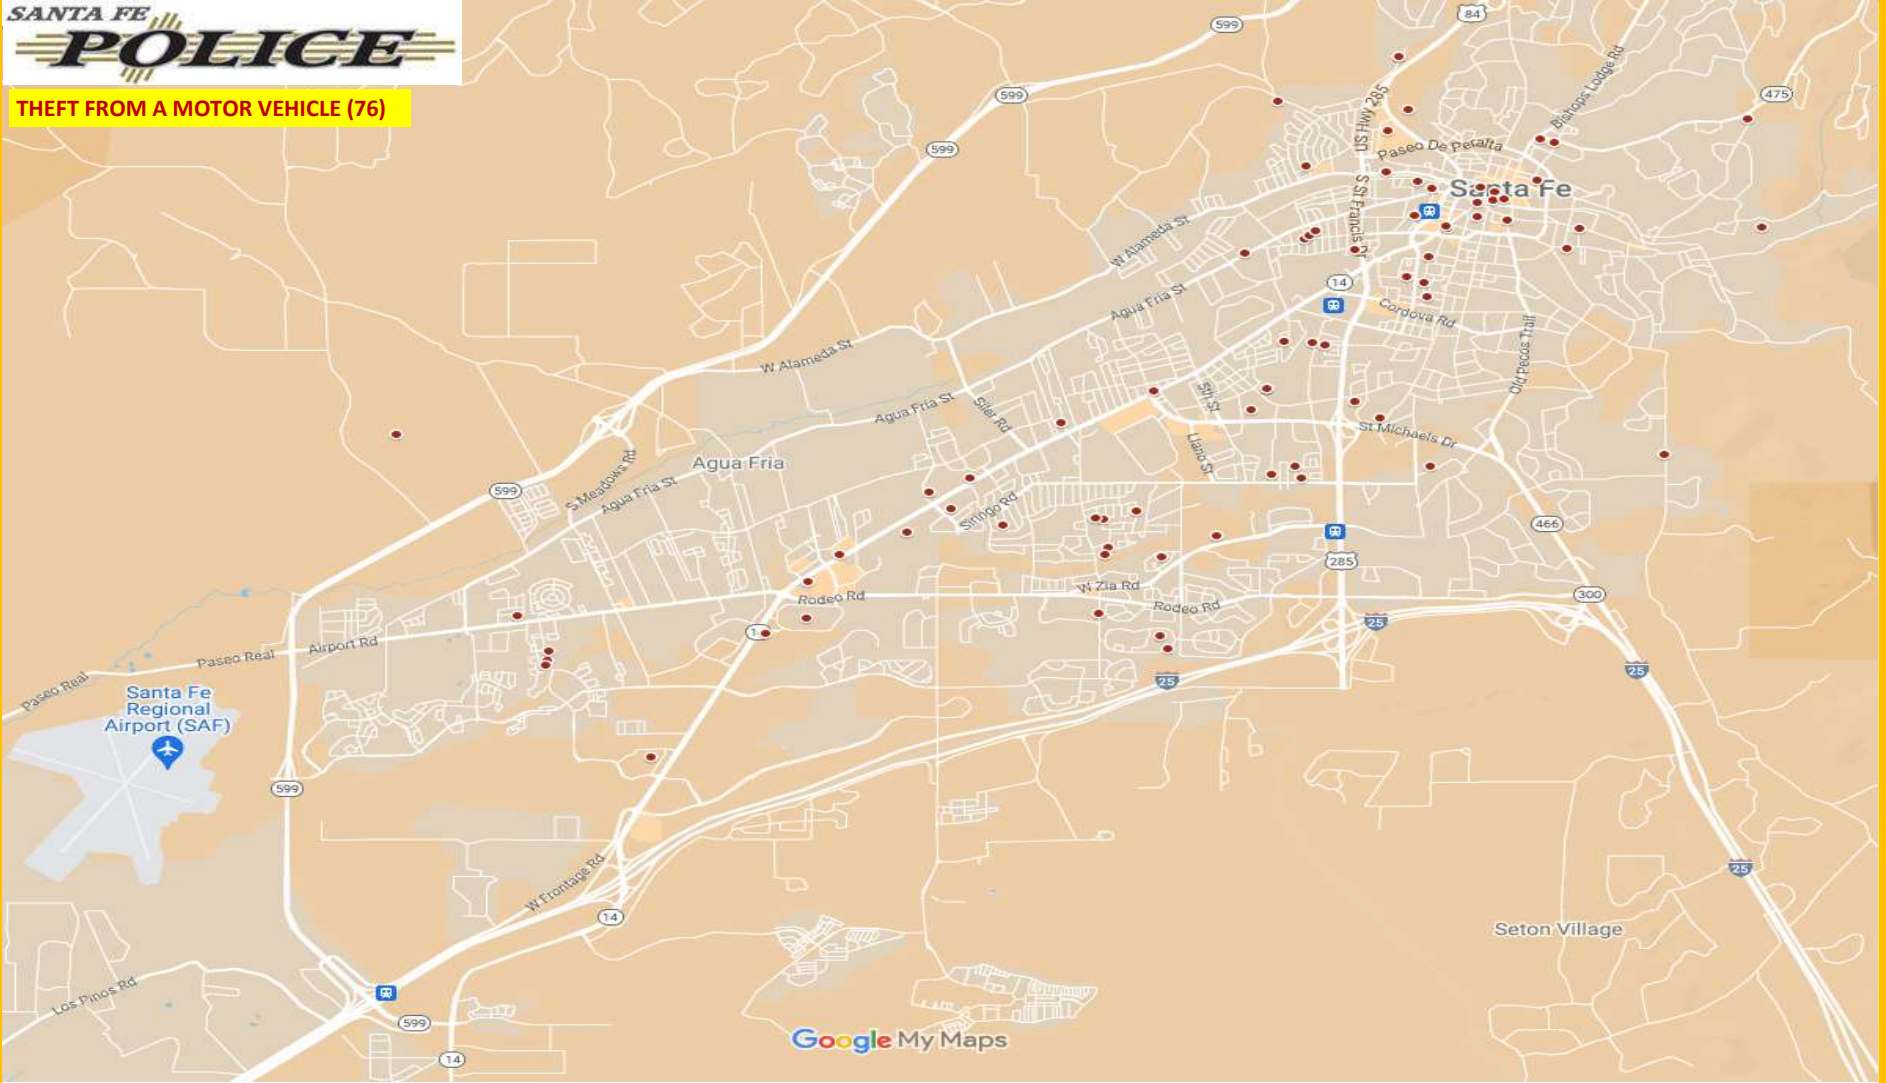

**SFPD CRIME MAPPING: SEPTEMBER 2024**

**HOMICIDE (1)**

**SFPD CRIME MAPPING: SEPTEMBER 2024**

**SEX OFFENSE (8)**

Google My Maps

SFPD CRIME MAPPING: SEPTEMBER 2024

ARSON (2)

SFPD CRIME MAPPING: SEPTEMBER 2024

ROBBERY (5)

Google My Maps

SFPD CRIME MAPPING: SEPTEMBER 2024

ASSAULT OFFENSES (119)

**SFPD CRIME MAPPING: SEPTEMBER 2024**

**BURGLARY (73)**

**SFPD CRIME MAPPING: SEPTEMBER 2024**

**MOTOR VEHICLE THEFT (46)**

**SFPD CRIME MAPPING: SEPTEMBER 2024**

**THEFT FROM A MOTOR VEHICLE (76)**

SFPD CRIME MAPPING: SEPTEMBER 2024

LARCENY (180)