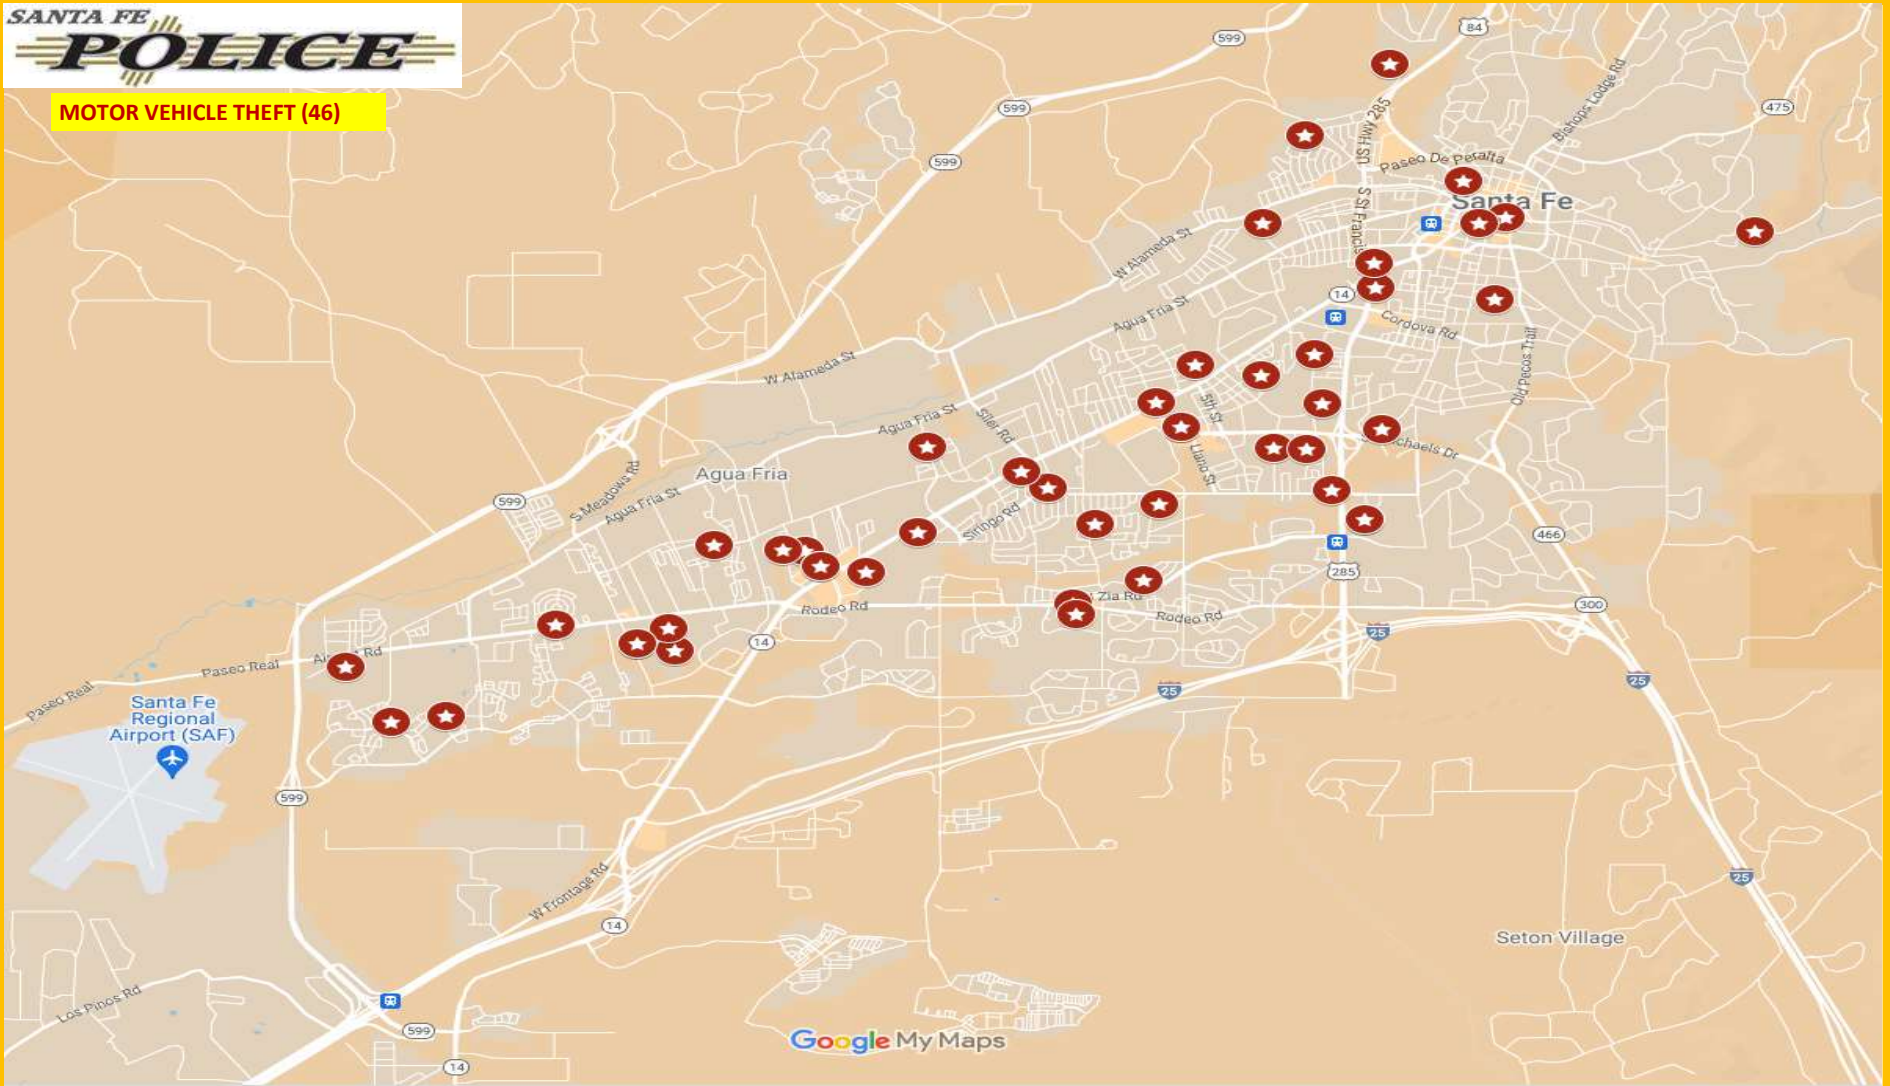

**SFPD CRIME MAPPING: SEPTEMBER 2024**

**HOMICIDE (1)**

**SFPD CRIME MAPPING: SEPTEMBER 2024**

**SEX OFFENSE (8)**

Google My Maps

SFPD CRIME MAPPING: SEPTEMBER 2024

ARSON (2)

SFPD CRIME MAPPING: SEPTEMBER 2024

ROBBERY (5)

Google My Maps

SFPD CRIME MAPPING: SEPTEMBER 2024

ASSAULT OFFENSES (119)

**SFPD CRIME MAPPING: SEPTEMBER 2024**

**BURGLARY (73)**

**SFPD CRIME MAPPING: SEPTEMBER 2024**

**MOTOR VEHICLE THEFT (46)**

**SFPD CRIME MAPPING: SEPTEMBER 2024**

**THEFT FROM A MOTOR VEHICLE (76)**

SFPD CRIME MAPPING: SEPTEMBER 2024

LARCENY (180)