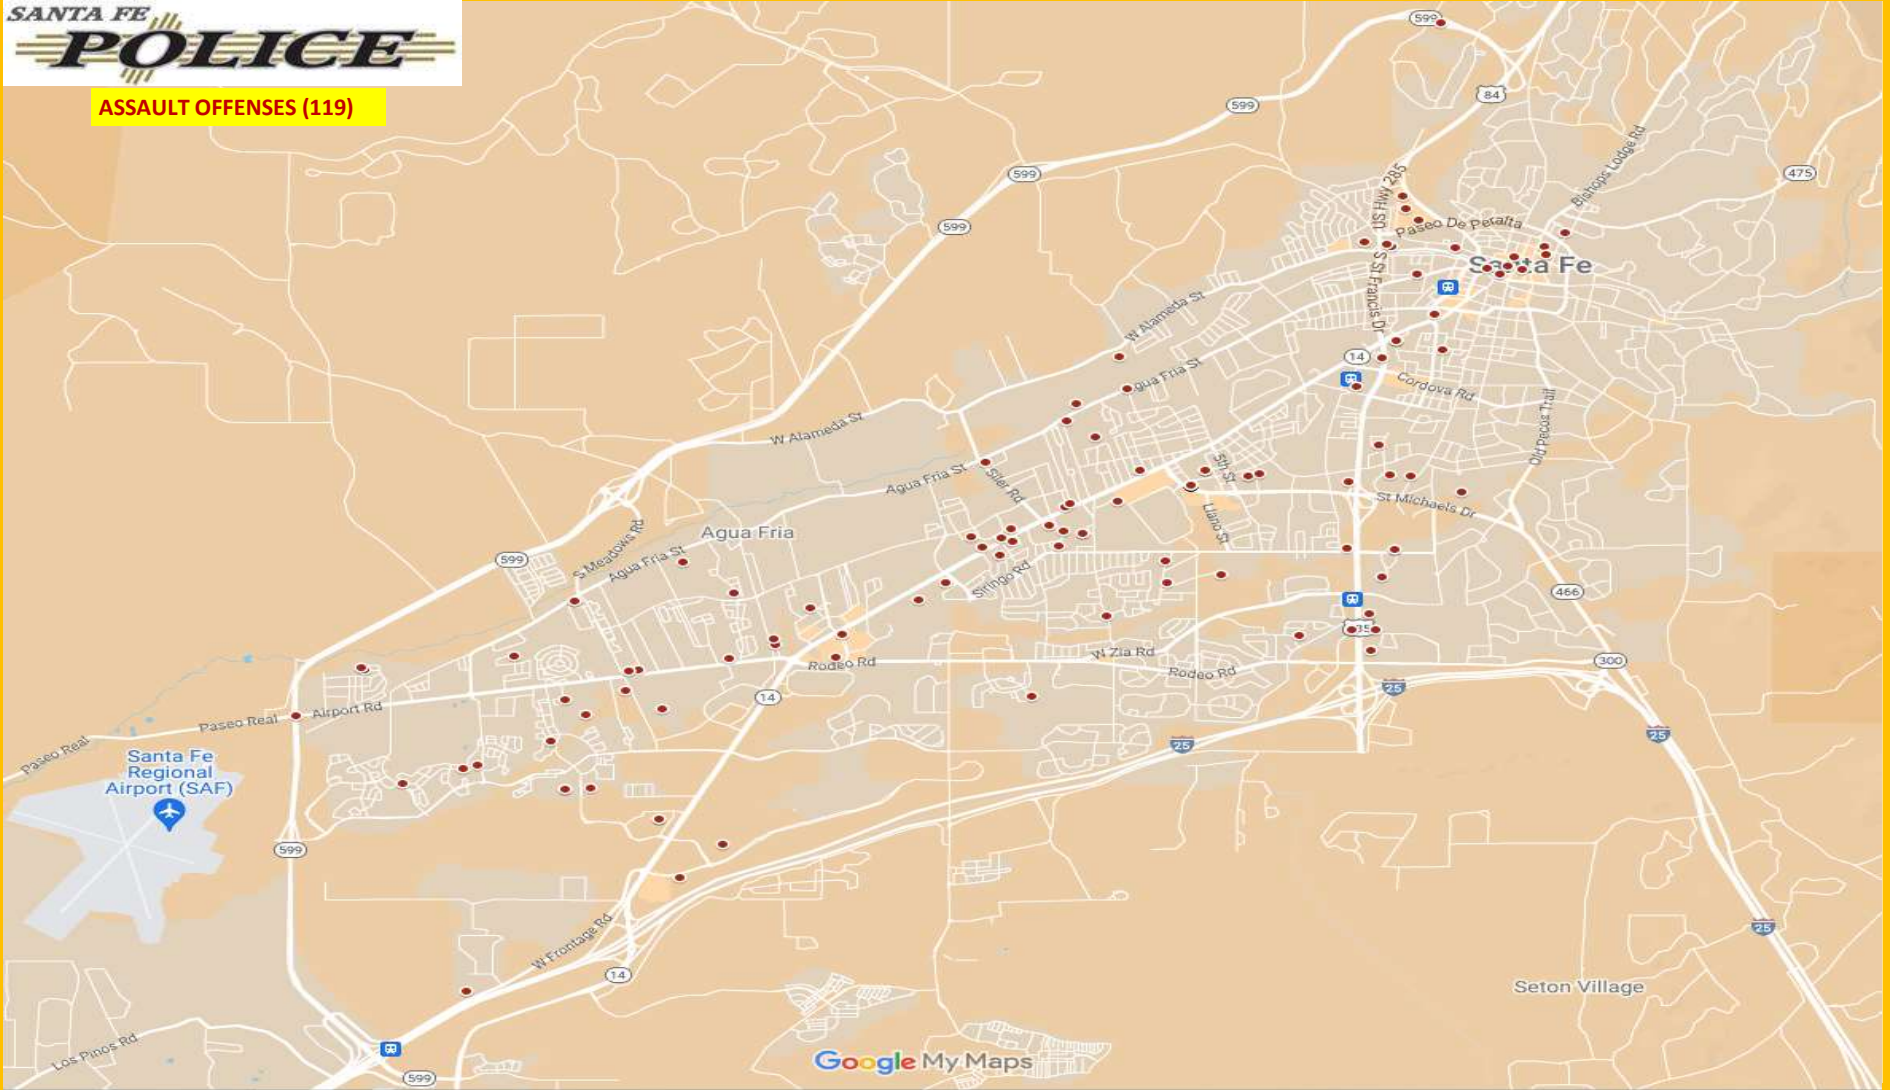

**SFPD CRIME MAPPING: SEPTEMBER 2024**

**HOMICIDE (1)**

**SFPD CRIME MAPPING: SEPTEMBER 2024**

**SEX OFFENSE (8)**

Google My Maps

SFPD CRIME MAPPING: SEPTEMBER 2024

ARSON (2)

SFPD CRIME MAPPING: SEPTEMBER 2024

ROBBERY (5)

Google My Maps

SFPD CRIME MAPPING: SEPTEMBER 2024

ASSAULT OFFENSES (119)

**SFPD CRIME MAPPING: SEPTEMBER 2024**

**BURGLARY (73)**

**SFPD CRIME MAPPING: SEPTEMBER 2024**

**MOTOR VEHICLE THEFT (46)**

**SFPD CRIME MAPPING: SEPTEMBER 2024**

**THEFT FROM A MOTOR VEHICLE (76)**

SFPD CRIME MAPPING: SEPTEMBER 2024

LARCENY (180)