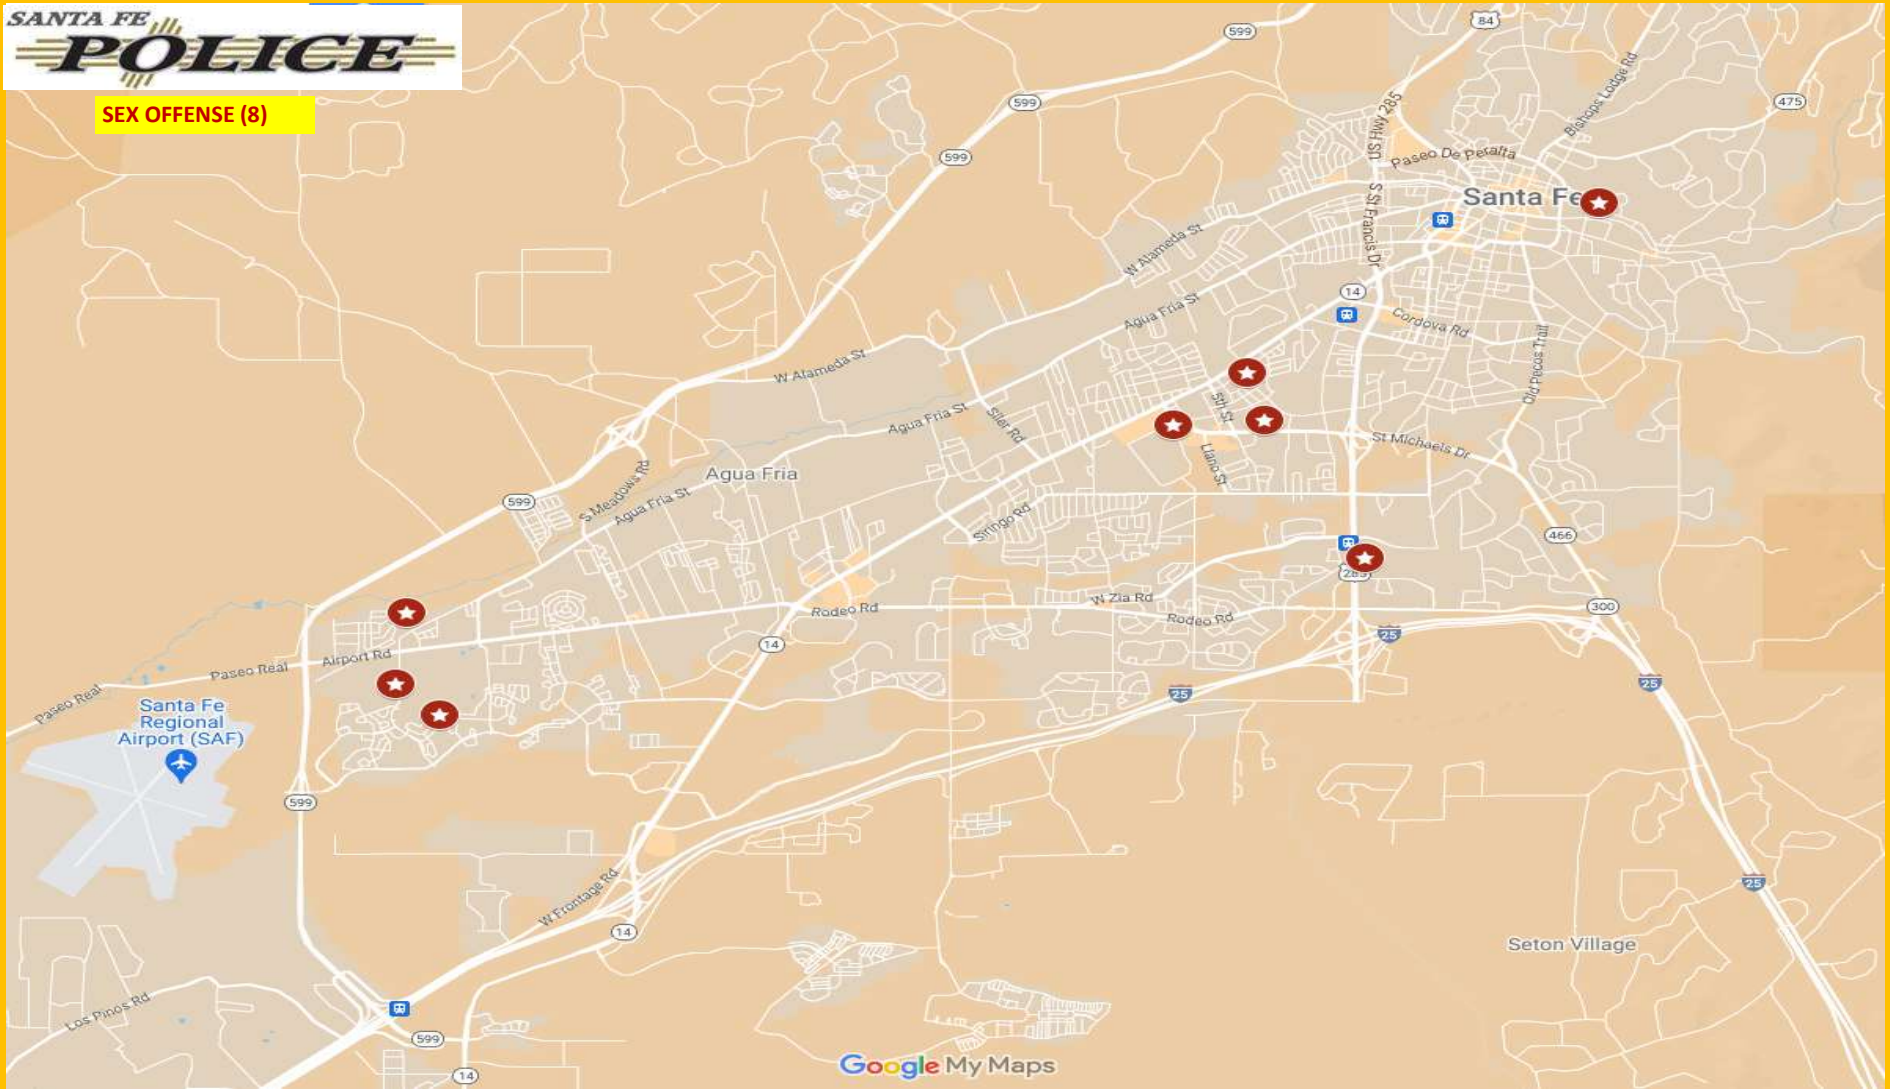

**SFPD CRIME MAPPING: SEPTEMBER 2024**

**HOMICIDE (1)**

**SFPD CRIME MAPPING: SEPTEMBER 2024**

**SEX OFFENSE (8)**

Google My Maps

SFPD CRIME MAPPING: SEPTEMBER 2024

ARSON (2)

SFPD CRIME MAPPING: SEPTEMBER 2024

ROBBERY (5)

Google My Maps

SFPD CRIME MAPPING: SEPTEMBER 2024

ASSAULT OFFENSES (119)

**SFPD CRIME MAPPING: SEPTEMBER 2024**

**BURGLARY (73)**

**SFPD CRIME MAPPING: SEPTEMBER 2024**

**MOTOR VEHICLE THEFT (46)**

**SFPD CRIME MAPPING: SEPTEMBER 2024**

**THEFT FROM A MOTOR VEHICLE (76)**

SFPD CRIME MAPPING: SEPTEMBER 2024

LARCENY (180)