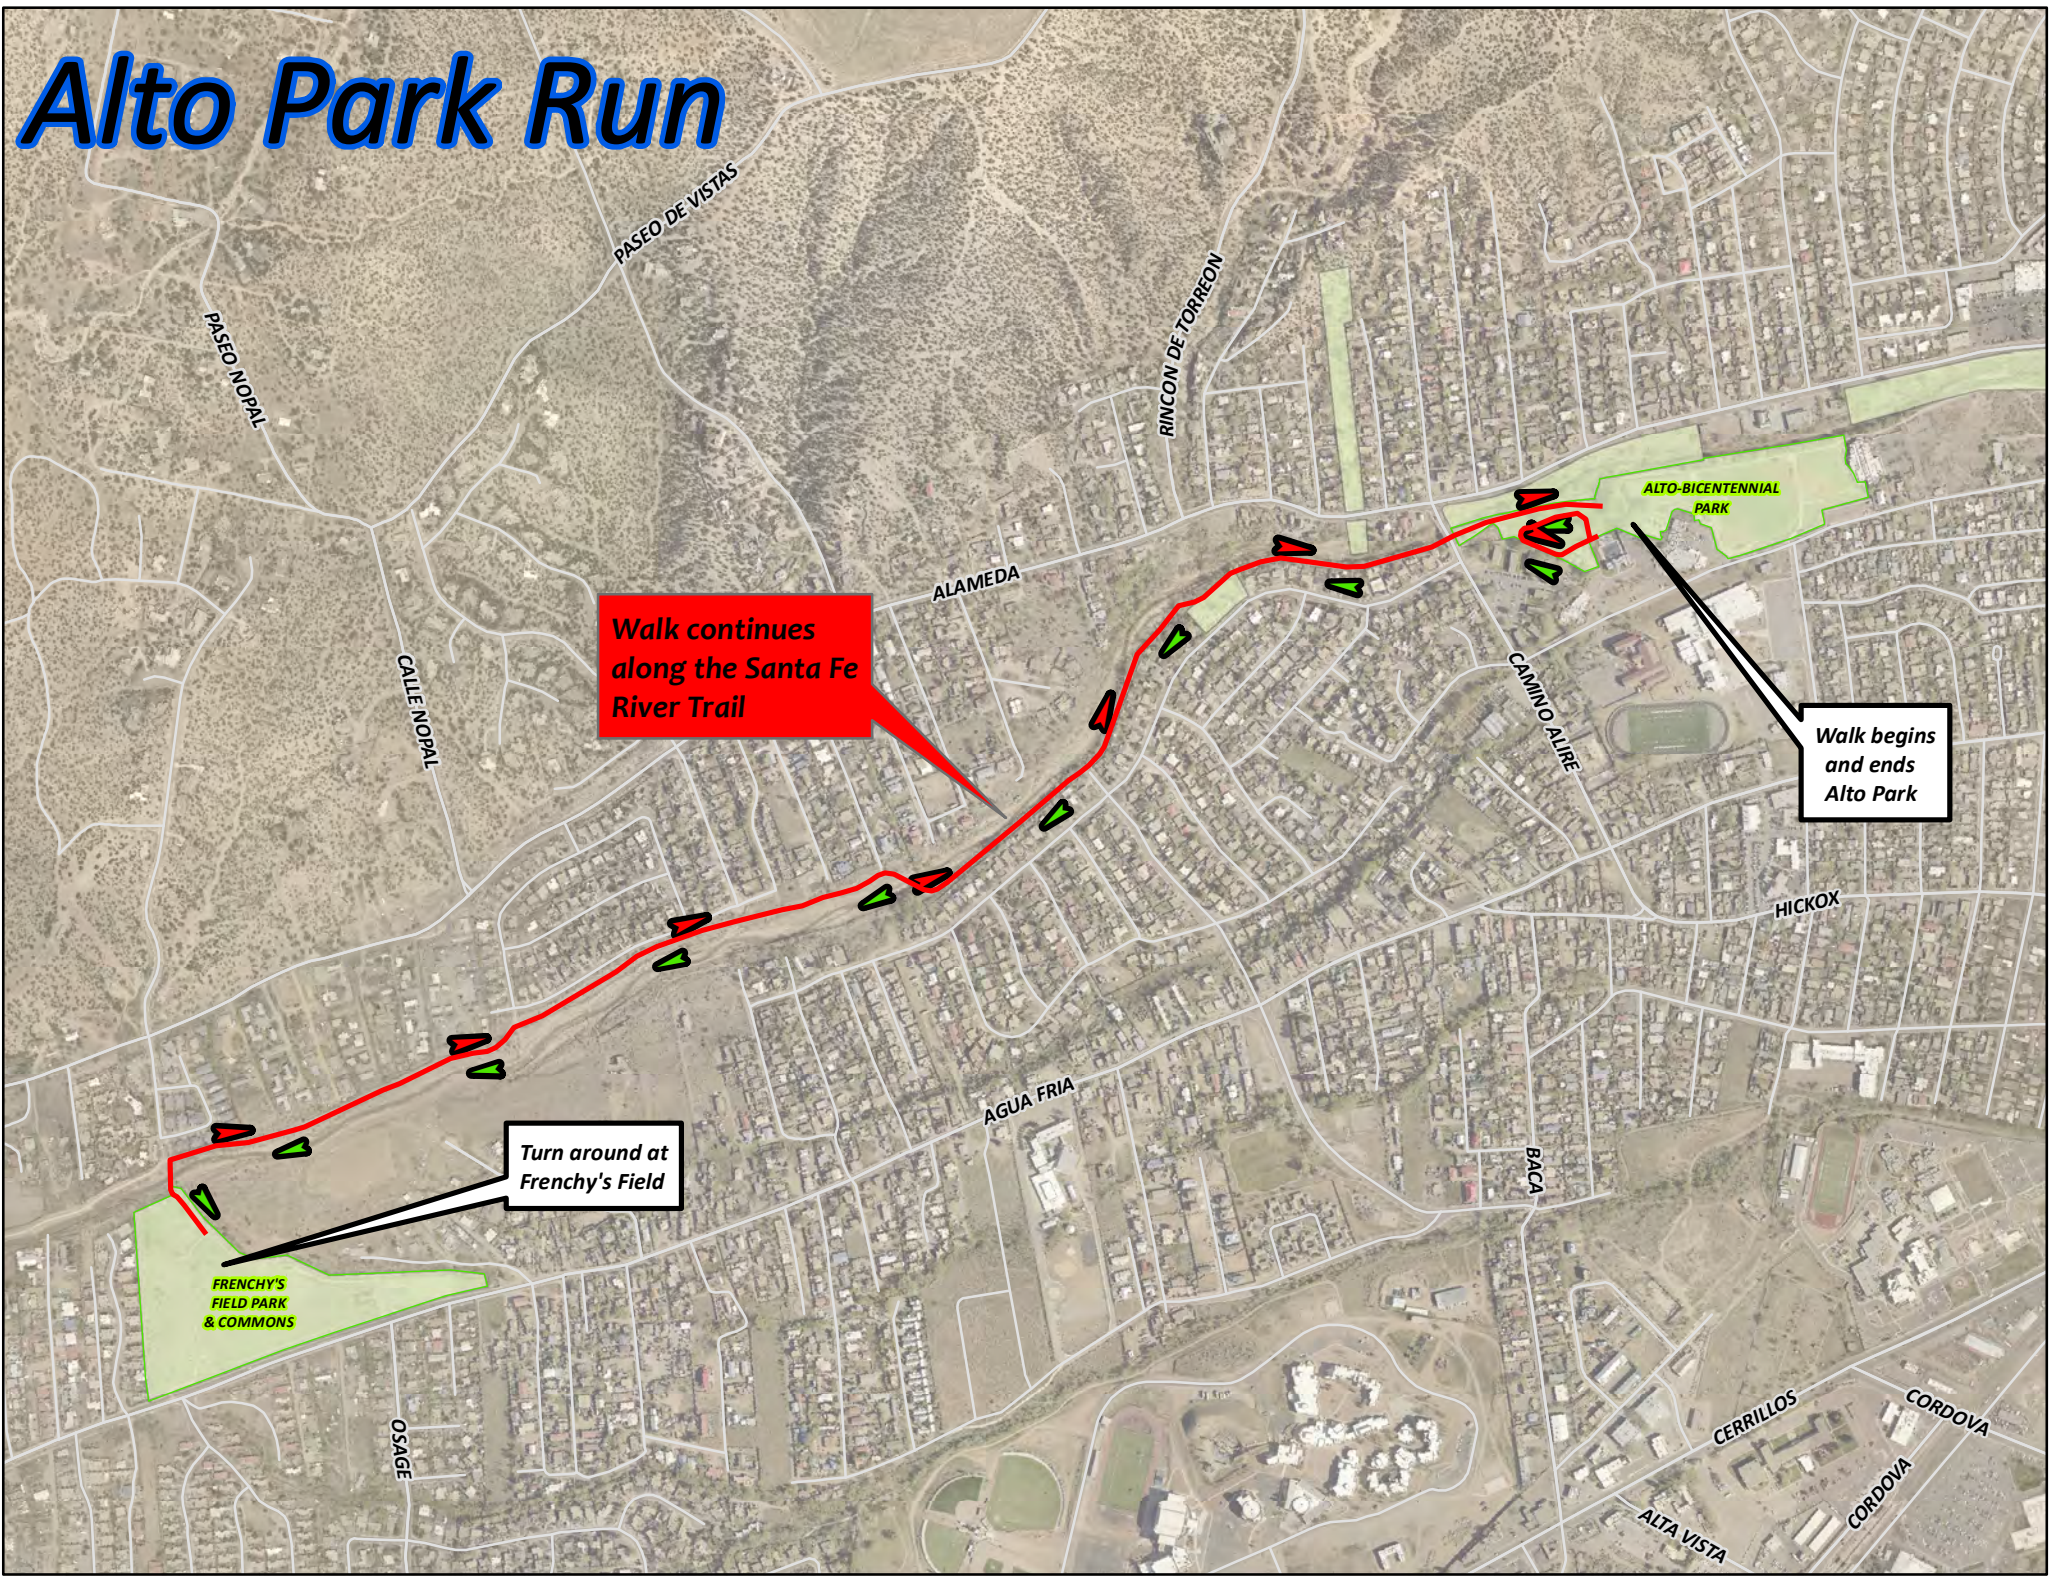

Alto Park Run

Walk continues along the Santa Fe River Trail

Walk begins and ends Alto Park

Turn around at Frenchy's Field

FRENCHY'S FIELD PARK & COMMONS

ALTO-BICENTENNIAL PARK

PASEO NOPAL

PASEO DE VISTAS

RINCON DE TORREON

ALAMEDA

CALLE NOPAL

CAMINO AIRE

HICKOX

AGUA FRIA

BACA

OSAGE

CERRILLOS

CORDOVA

ALTA VISTA

CORDOVA