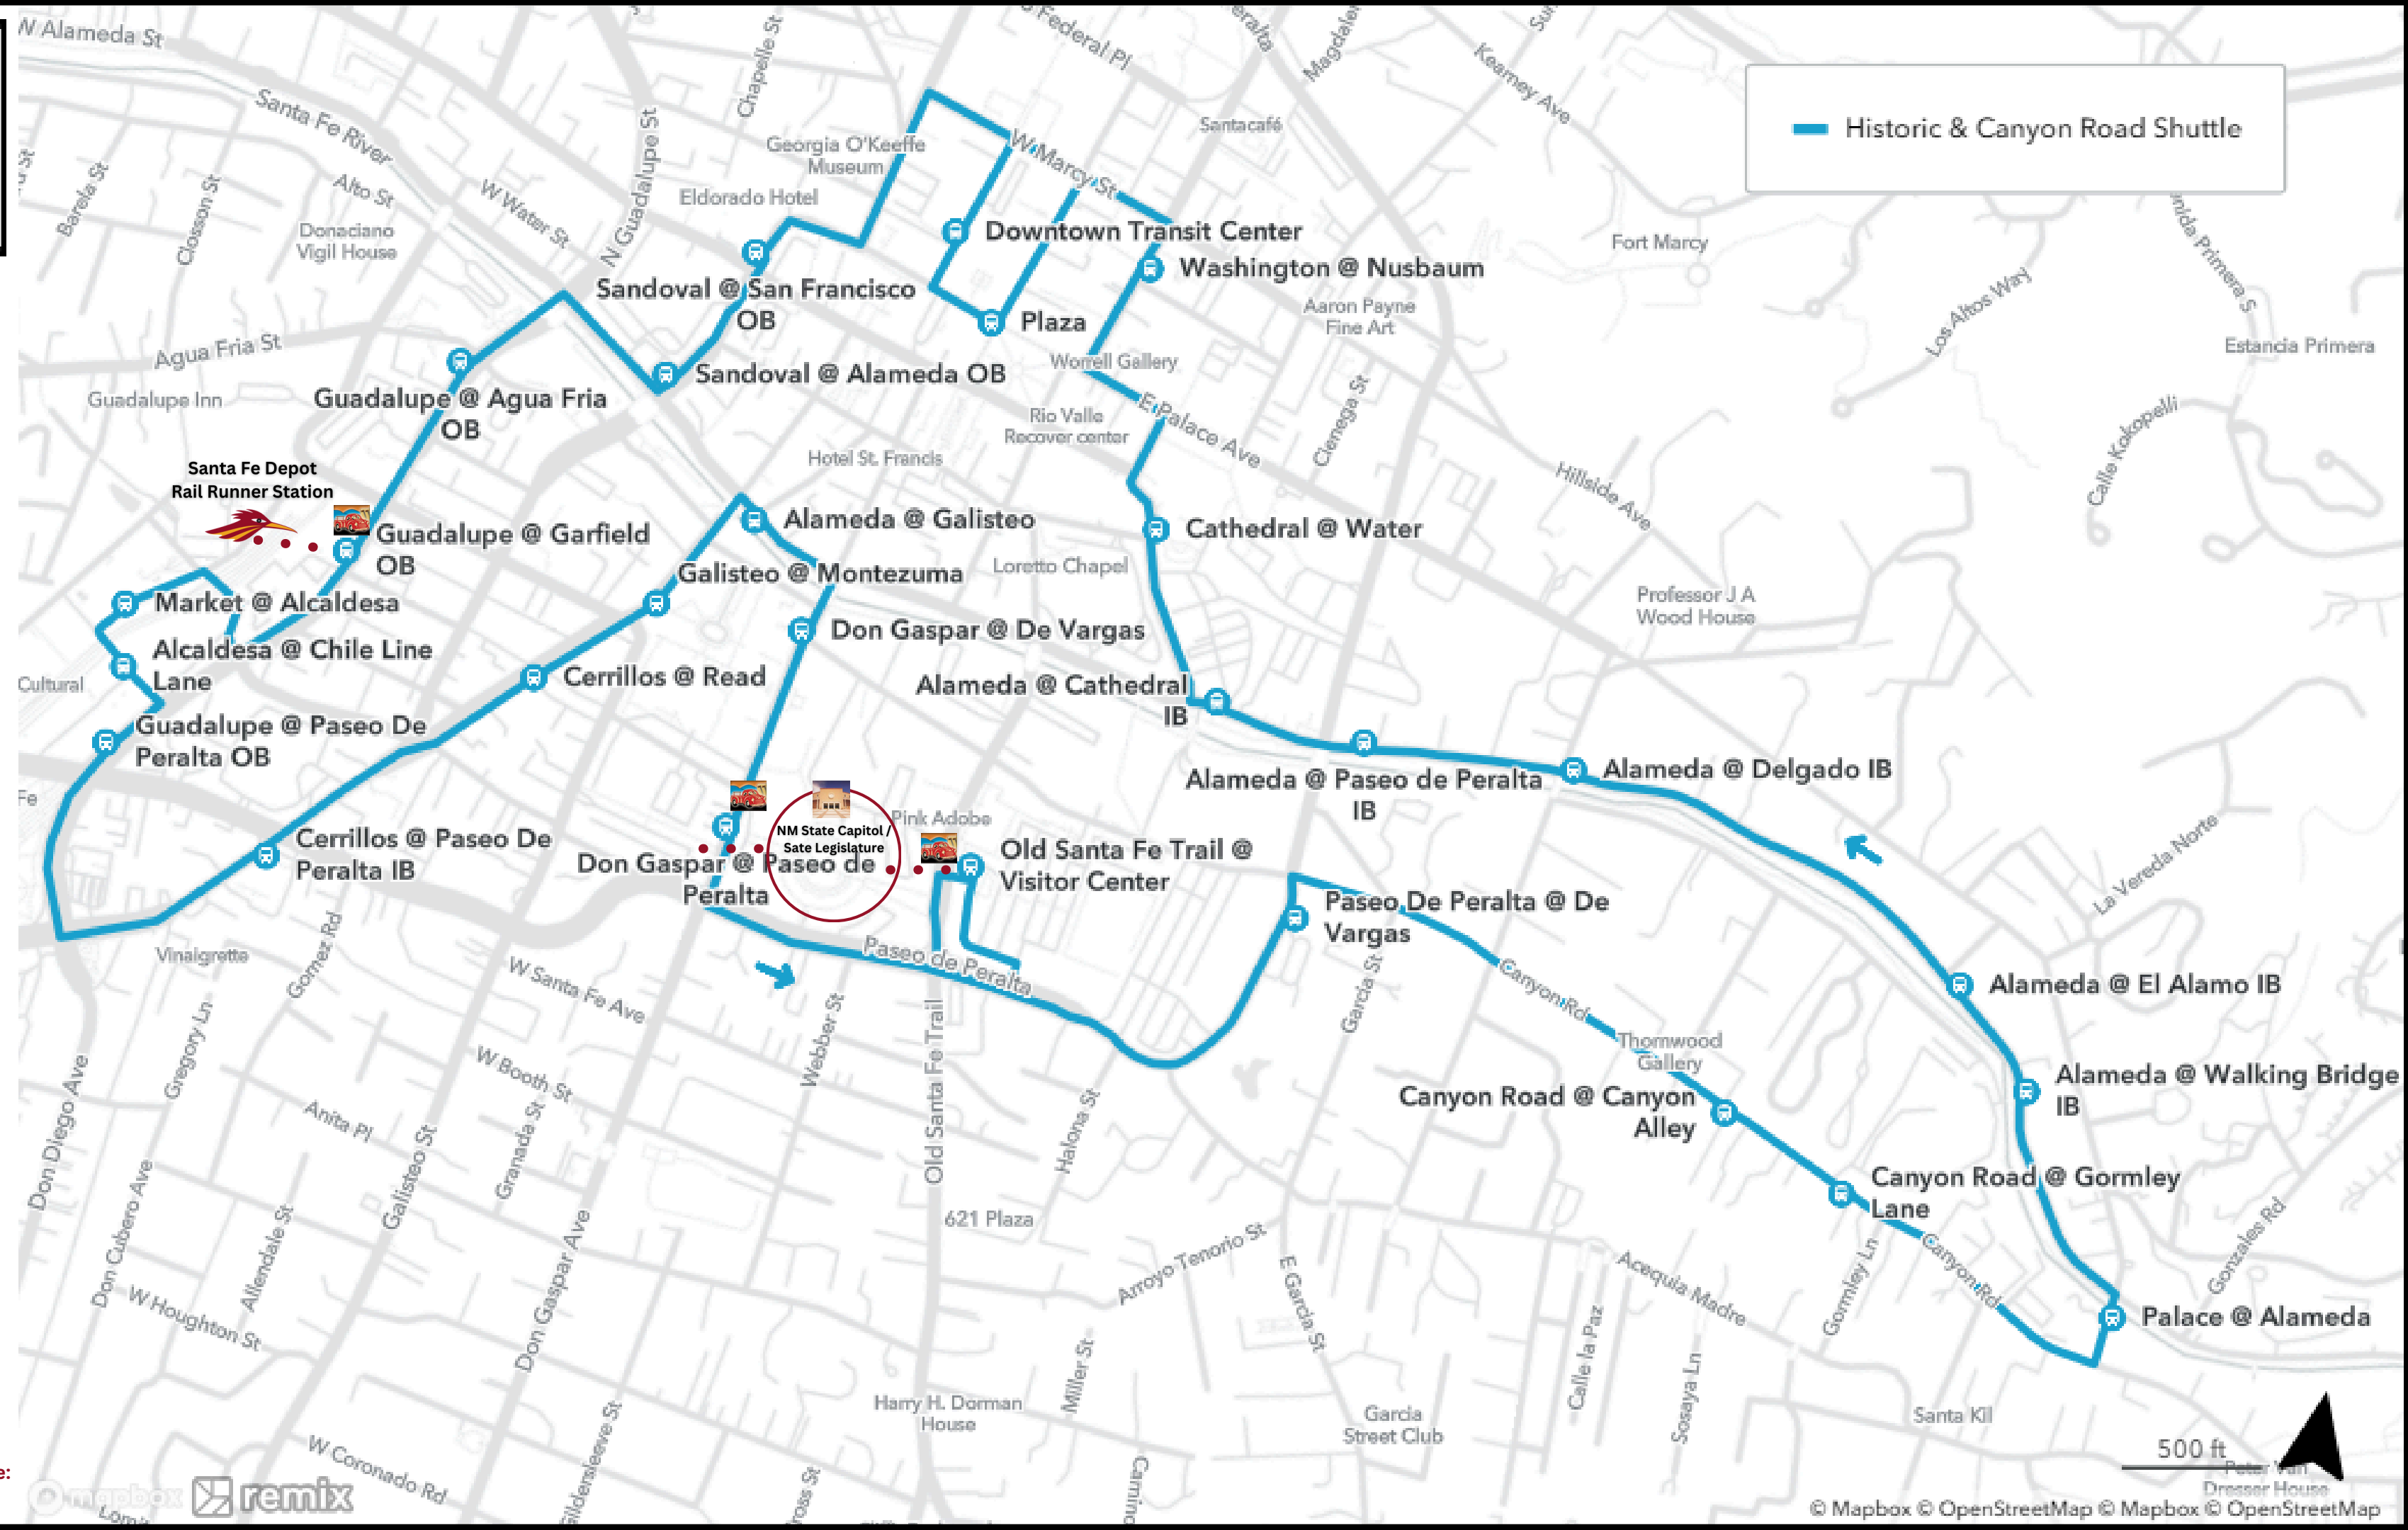

 Santa Fe Depot Rail Runner Train Station  
 Santa Fe Pick-Up! Historic & Canyon Road Shuttle  
 NM State Capitol / State Legislature Building  
 Walking

**From Santa Fe Depot Rail Runner Station to the NM State Capitol / State Legislature:**

Passengers will exit the train  and walk about 1 minute northeast toward South Guadalupe St.

Catch the Santa Fe Pick-Up Shuttle  at *Guadalupe @ Garfield OB*.

Exit the Pick-Up Shuttle  at one of two locations:  
*Don Gaspar @ Paseo de Peralta* OR *Old Santa Fe Trail @ Visitor Center*.

Walk  about 1-2 minutes to the NM State Capitol / State Legislature. 

Rail Runner Customer Service: 505-245-7245  
 Santa Fe Trails Customer Service: 505-955-2001

 Historic & Canyon Road Shuttle

500 ft