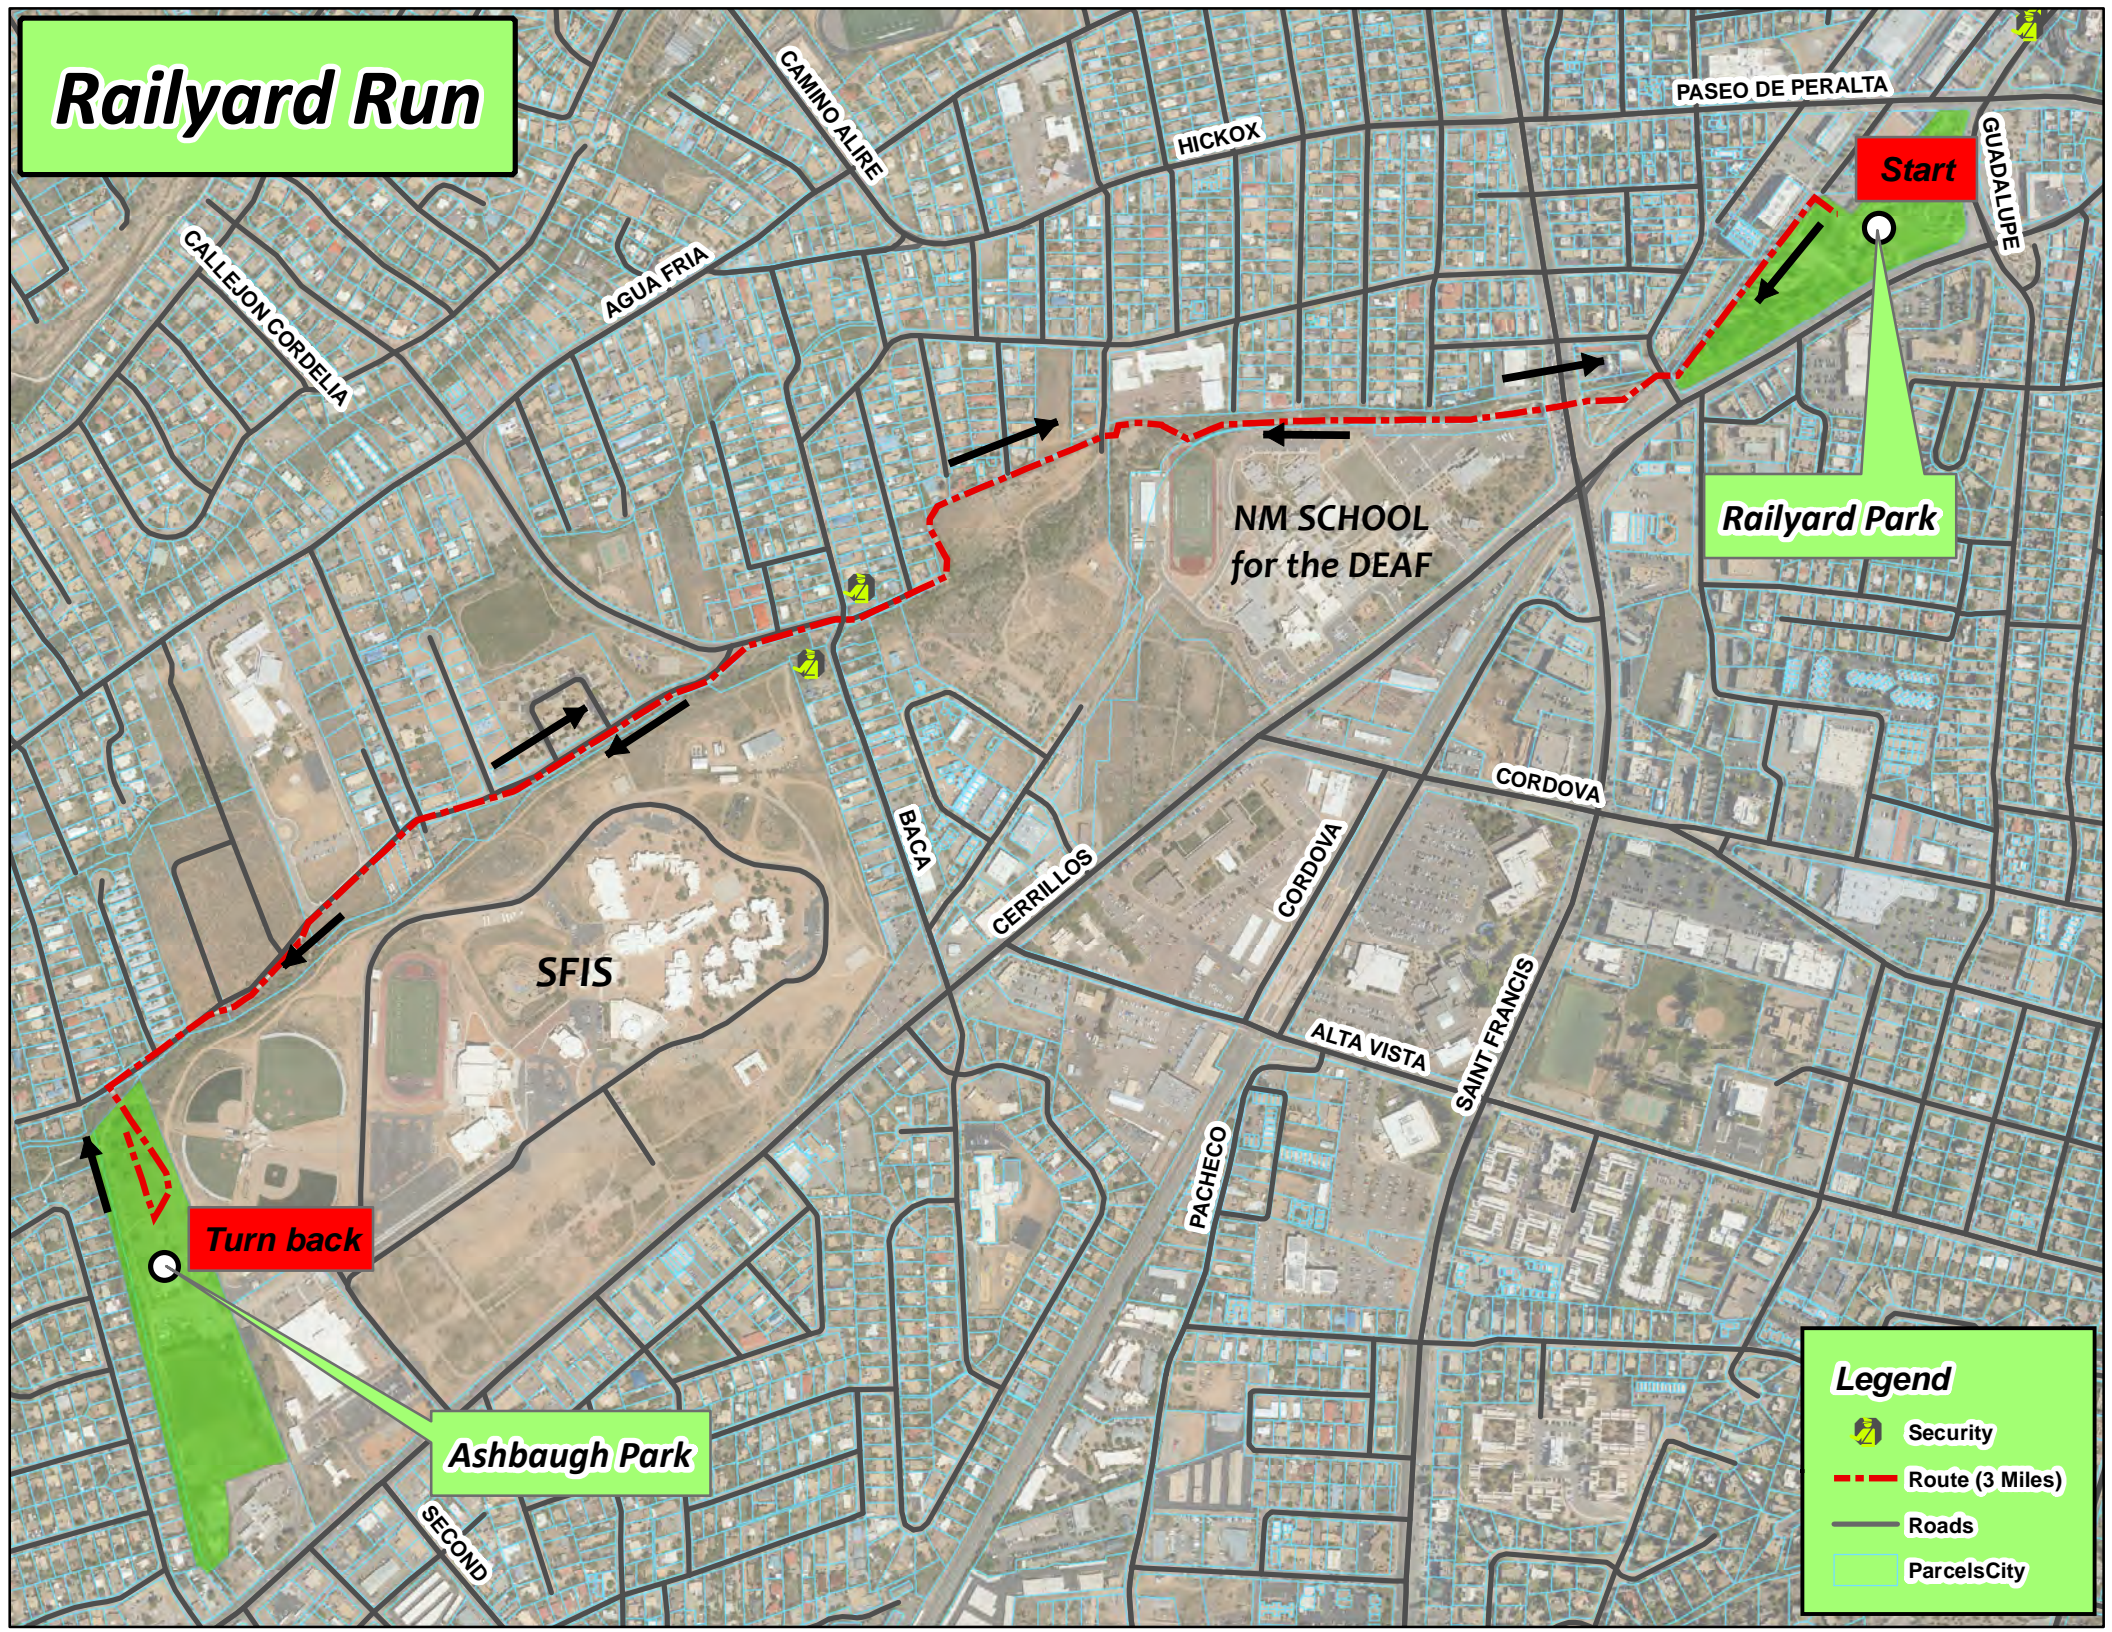

Railyard Run

Start

Railyard Park

SFIS

Ashbaugh Park

Turn back

Legend

- Security
- Route (3 Miles)
- Roads
- ParcelsCity

CAMINO ALIRE

HICKOX

PASEO DE PERALTA

GUADALUPE

AGUA FRIA

CALLEJON CORDELIA

NM SCHOOL for the DEAF

BACA

CERRILLOS

CORDOVA

CORDOVA

ALTA VISTA

SAINT FRANCIS

PACHECO

SECOND