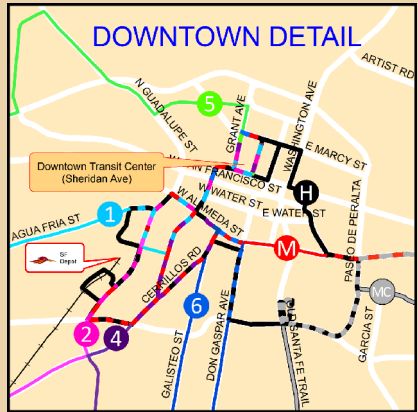

ROUTE 4 SOUTHSIDE

- 1 — Historic Shuttle
- 2 — Museum/Canyon Rd Shuttle
- 4 — Streets
- 5 + Rail Road
- 6 + School
- M ★ Points of Interest
- 21 1 Time Point
- 22 🚂 Rail Runner Station
- 24
- 26

DOWNTOWN TRANSIT CENTER

SF Depot

South Capitol

SANTA FE PLACE TRANSIT CENTER

ROUTE 5 - DOWNTOWN - WEST ALAMEDA - AGUA FRIA - ST. MICHAEL'S - CROSSTOWN

WEEKDAY OUTBOUND

WEEKDAY INBOUND

7 Downtown Transit Center	6 Sabino @ Guadalupe OB	5 Camino Alire @ Paseo De La Conquistadora OB	4 Frenchy's Park	3 Osage @ Rosina OB	2 St. Michael's @ Pacheco OB	1 Saint Vincent Hospital	1 Saint Vincent Hospital	2 St. Michael's @ Pacheco IB	3 Osage @ Rosina IB	4 Frenchy's Park	5 Camino Alire @ Paseo De La Conquistadora IB	6 Sabino @ Guadalupe IB	7 Downtown Transit Center
-	-	-	-	-	-	-	-	-	-	6:26a	6:29a	6:38a	6:45a
-	-	-	6:40a	6:44a	6:47a	6:50a	7:15a	7:19a	7:22a	7:26a	7:29a	7:38a	7:45a
7:29a	7:36a	7:45a	7:48a	7:52a	7:55a	8:00a	8:15a	8:19a	8:22a	8:26a	8:29a	8:38a	8:45a
8:27a	8:34a	8:43a	8:46a	8:50a	8:53a	8:58a	9:10a	9:14a	9:17a	9:21a	9:24a	9:33a	9:40a
9:29a	9:36a	9:45a	9:48a	9:52a	9:55a	10:00a	10:10a	10:14a	10:17a	10:21a	10:24a	10:33a	10:40a
10:44a	10:51a	11:00a	11:03a	11:07a	11:10a	11:15a	11:25a	11:29a	11:32a	11:36a	11:39a	11:48a	11:55a
11:57a	12:04p	12:13p	12:16p	12:20p	12:23p	12:28p	12:40p	12:44p	12:47p	12:51p	12:54p	1:03p	1:10p
12:57p	1:04p	1:13p	1:16p	1:20p	1:23p	1:28p	1:40p	1:44p	1:47p	1:51p	1:54p	2:03p	2:10p
1:57p	2:04p	2:13p	2:16p	2:20p	2:23p	2:28p	2:40p	2:44p	2:47p	2:51p	2:54p	3:03p	3:10p
2:57p	3:04p	3:13p	3:16p	3:20p	3:23p	3:28p	3:40p	3:44p	3:47p	3:51p	3:54p	4:03p	4:10p
3:57p	4:04p	4:13p	4:16p	4:20p	4:23p	4:28p	4:40p	4:44p	4:47p	4:51p	4:54p	5:03p	5:10p
4:57p	5:04p	5:13p	5:16p	5:20p	5:23p	5:28p	5:40p	5:44p	5:47p	5:51p	5:54p	6:03p	6:10p
5:57p	6:04p	6:13p	6:16p	6:20p	6:23p	6:28p	6:40p	6:44p	6:47p	6:51p	6:54p	7:03p	7:10p
6:57p	7:04p	7:13p	7:16p	7:20p	7:23p	7:28p	7:40p	7:44p	7:47p	7:51p	-	-	-