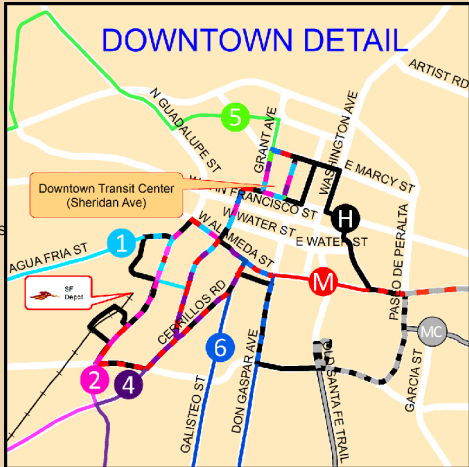

ROUTE 2 CERRILLOS RD.

- 1 — Historic Shuttle
- 2 — Museum/Canyon Rd Shuttle
- 4 — Streets
- 5 + + Rail Road
- 6 ▲ School
- M ★ Points of Interest
- 21 🚂 Rail Runner Station
- 22 ① Time Point
- 24
- 26