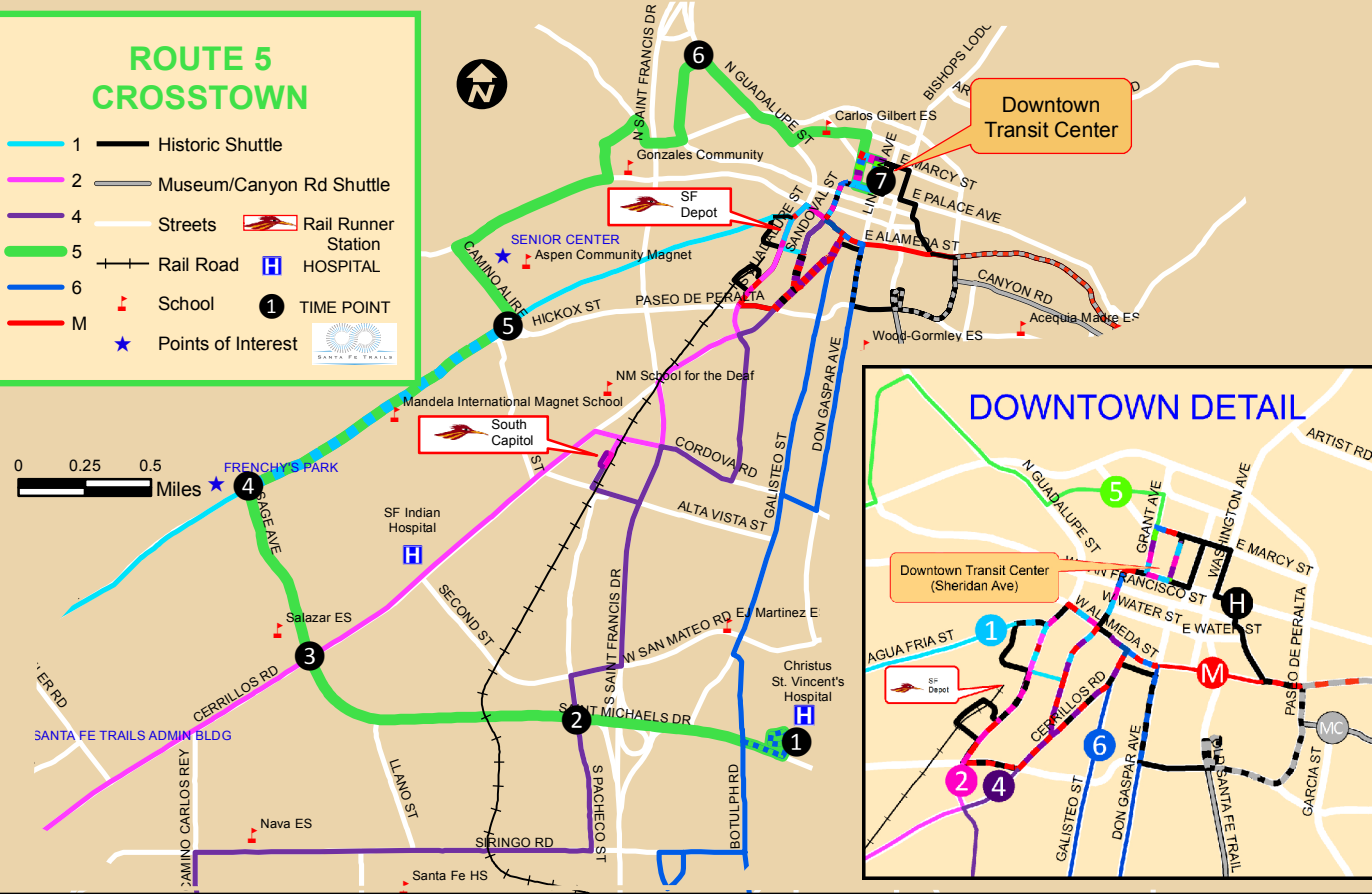

ROUTE 5 CROSTOWN

- 1 — Historic Shuttle
- 2 — Museum/Canyon Rd Shuttle
- 4 — Streets
- 5 — Rail Road
- 6 —
- M —
- Historic Shuttle
- Museum/Canyon Rd Shuttle
- Streets
- Rail Road

- Rail Runner Station
- HOSPITAL
- Rail Road
- School
- TIME POINT
- Points of Interest