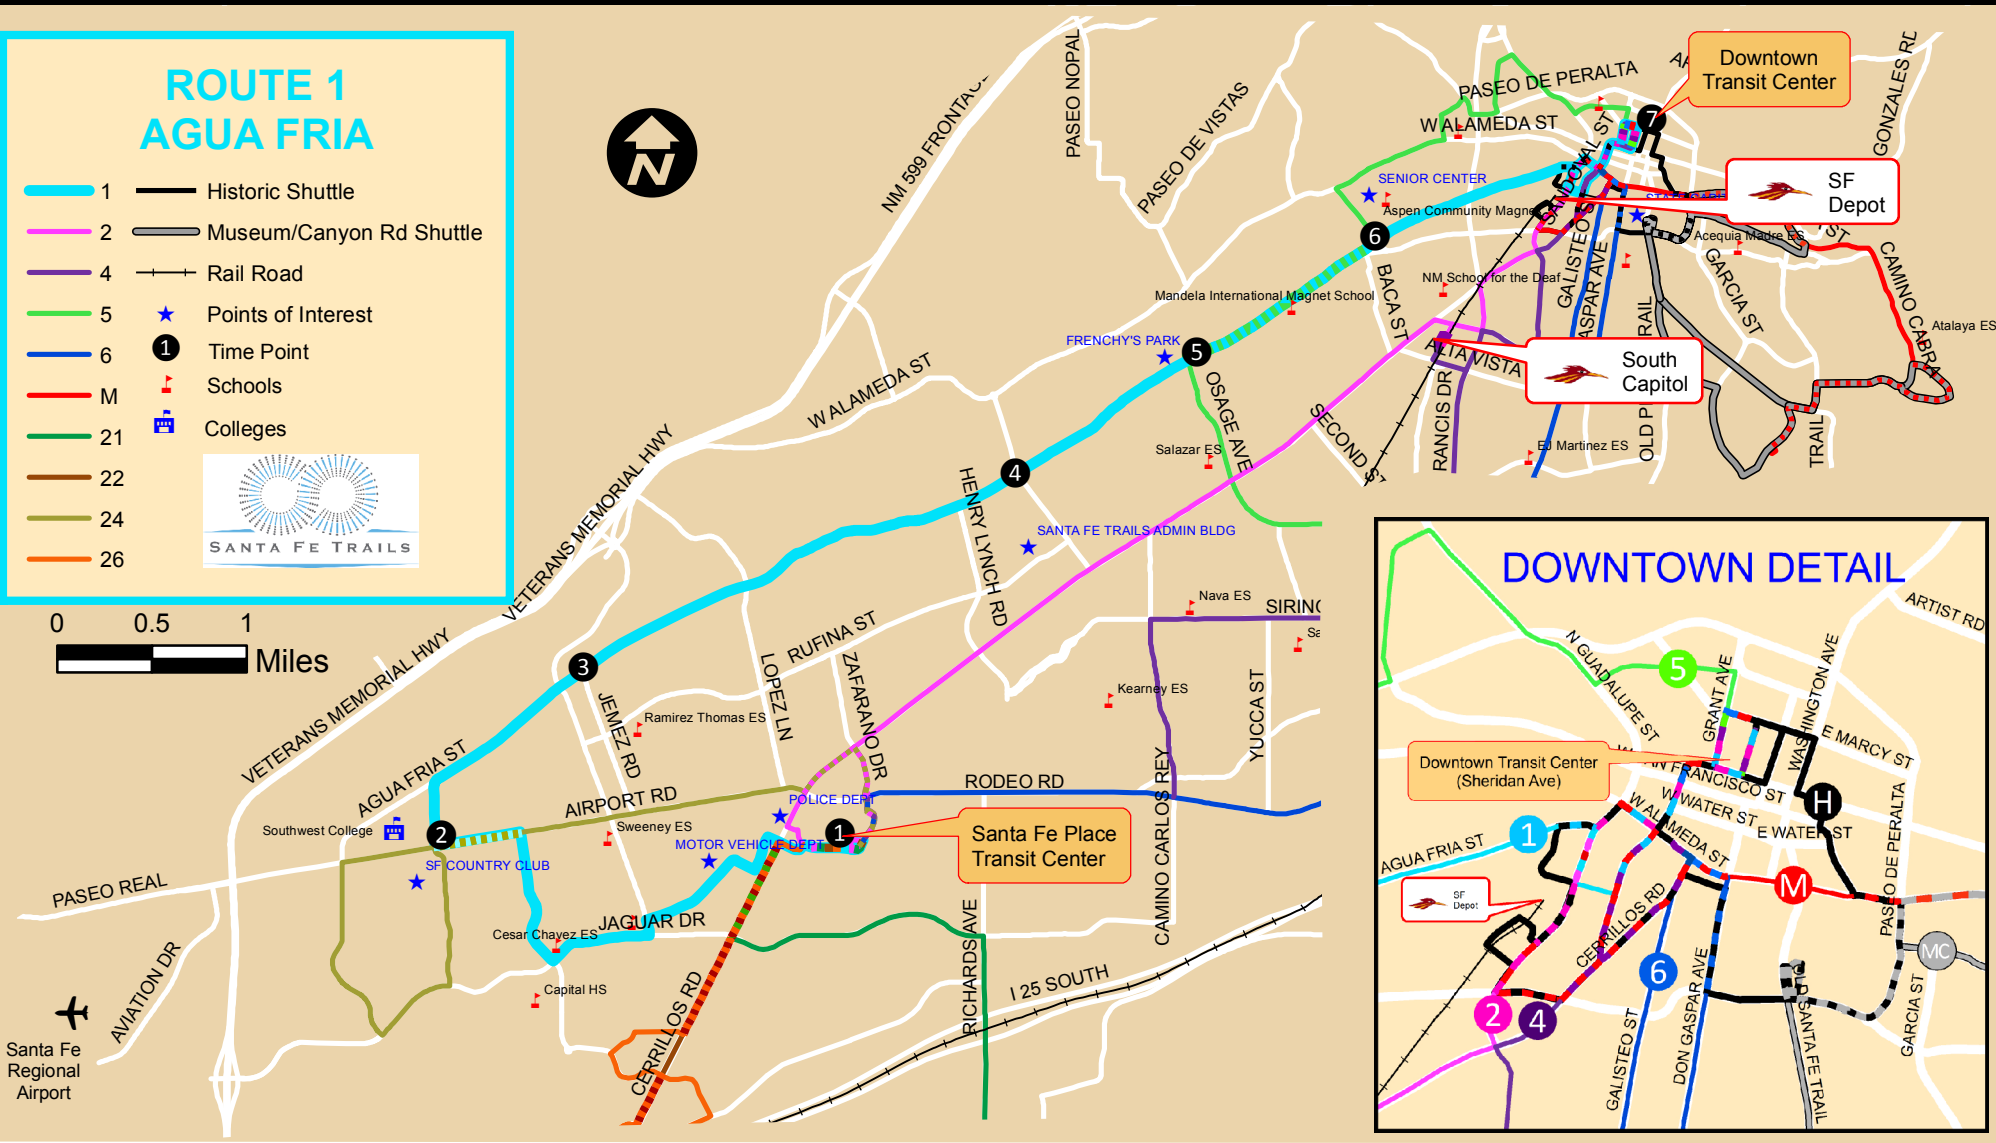

ROUTE 1 - DOWNTOWN - AGUA FRIA -TIERRA CONTENTA - SANTA FE PLACE ON DEMAND SERVICES AVAILABLE FROM 8:00PM TO 9:45PM

ROUTE 1 - DOWNTOWN - AGUA FRIA -TIERRA CONTENTA - SANTA FE PLACE
WEEKEND OUTBOUND **WEEKEND INBOUND**

7 Downtown Transit Center	6 Agua Fria @ Camino Alire OB	5 Agua Fria @ Osage OB	4 Agua Fria @ Siler OB	3 Agua Fria @ Jemez OB	2 San Felipe @ Airport Road OB	1 Santa Fe Place	1 Santa Fe Place	2 San Felipe @ Airport Road IB	3 Agua Fria @ Jemez IB	4 Agua Fria @ Siler IB	5 Agua Fria @ Osage IB	6 Agua Fria @ Camino Alire IB	7 Downtown Transit Center
8:30a	8:38a	8:42a	8:45a	8:52a	8:54a	9:08a	9:15a	9:29a	9:32a	9:39a	9:42a	9:45a	9:53a
9:30a	9:38a	9:42a	9:45a	9:52a	9:54a	10:08a	10:15a	10:29a	10:32a	10:39a	10:42a	10:45a	10:53a
10:30a	10:38a	10:42a	10:45a	10:52a	10:54a	11:08a	11:15a	11:29a	11:32a	11:39a	11:42a	11:45a	11:53a
11:30a	11:38a	11:42a	11:45a	11:52a	11:54a	12:08p	12:15p	12:29p	12:32p	12:39p	12:42p	12:45p	12:53p
12:30p	12:38p	12:42p	12:45p	12:52p	12:54p	1:08p	1:15p	1:29p	1:32p	1:39p	1:42p	1:45p	1:53p
1:30p	1:38p	1:42p	1:45p	1:52p	1:54p	2:08p	2:15p	2:29p	2:32p	2:39p	2:42p	2:45p	2:53p
2:30p	2:38p	2:42p	2:45p	2:52p	2:54p	3:08p	3:15p	3:29p	3:32p	3:39p	3:42p	3:45p	3:53p
3:30p	3:38p	3:42p	3:45p	3:52p	3:54p	4:08p	4:15p	4:29p	4:32p	4:39p	4:42p	4:45p	4:53p
4:30p	4:38p	4:42p	4:45p	4:52p	4:54p	5:08p	5:15p	5:29p	5:32p	5:39p	5:42p	5:45p	5:53p
5:30p	5:38p	5:42p	5:45p	5:52p	5:54p	6:08p	-	-	-	-	-	-	-

ROUTE 1 AGUA FRIA

- 1 Historic Shuttle
- 2 Museum/Canyon Rd Shuttle
- 4 Rail Road
- 5 Points of Interest
- 6 Time Point
- M Schools
- 21 Colleges
- 22
- 24
- 26

0 0.5 1
Miles

Santa Fe Regional Airport

DOWNTOWN DETAIL