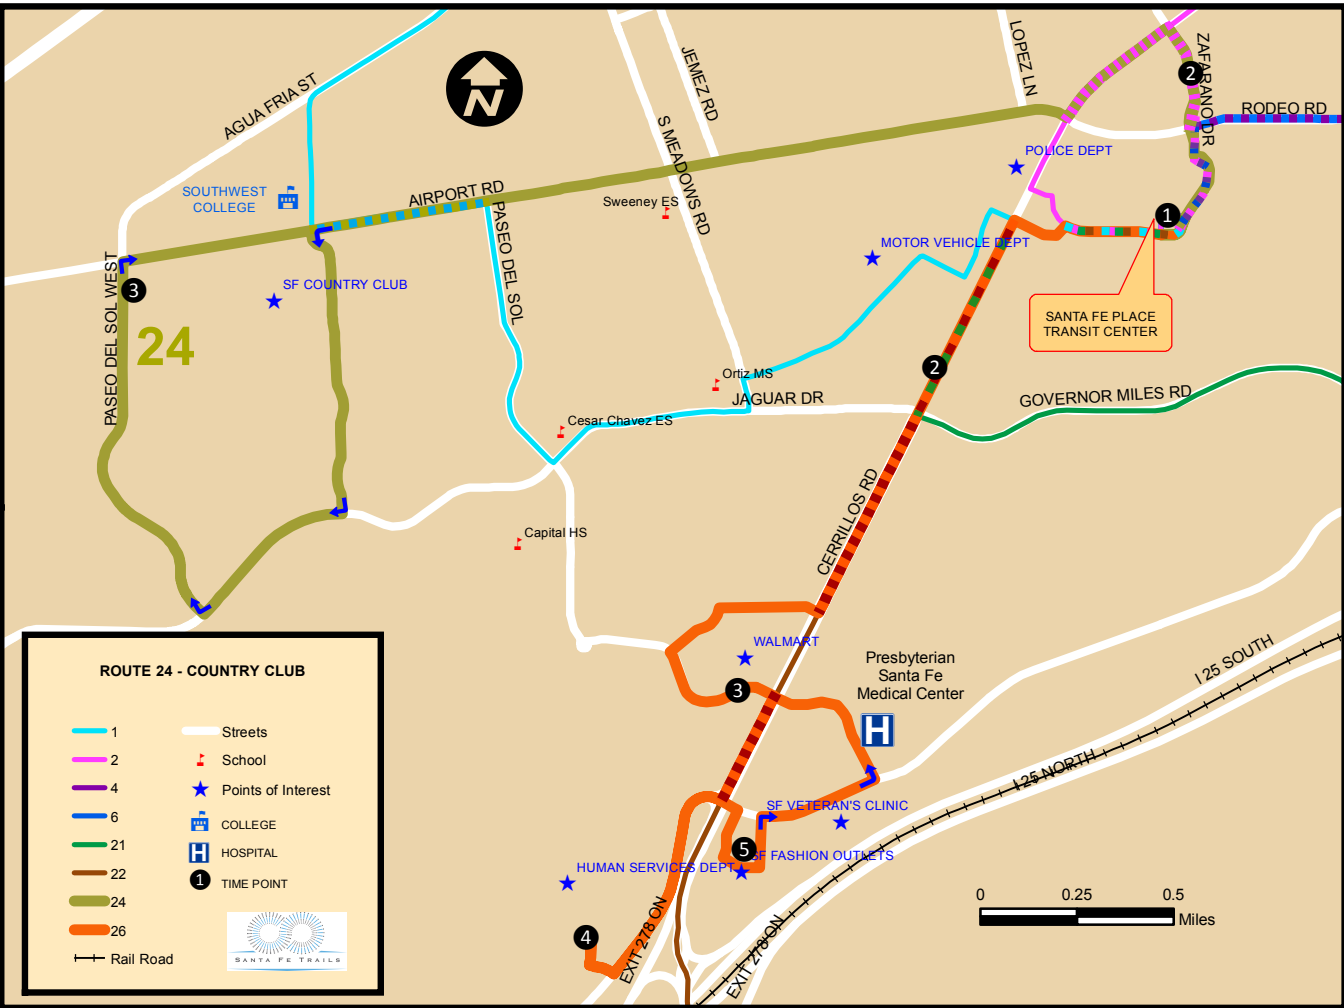

SANTA FE PLACE
TRANSIT CENTER

ROUTE 24 - COUNTRY CLUB

	1		Streets
	2		School
	4		Points of Interest
	6		COLLEGE
	21		HOSPITAL
	22		TIME POINT
	24		
	26		Rail Road