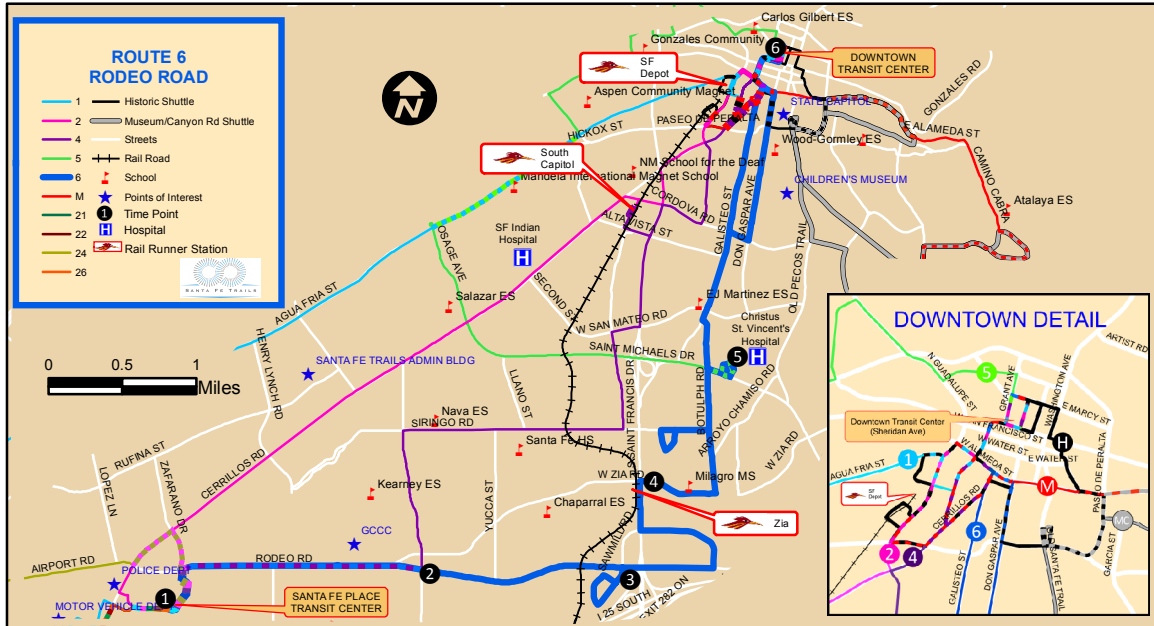

ROUTE 6 RODEO ROAD

- 1 — Historic Shuttle
- 2 — Museum/Canyon Rd Shuttle
- 3 — Streets
- 4 — Rail Road
- 5 — School
- 6 — Points of Interest
- M — Time Point
- H — Hospital
- 1 — Rail Runner Station

0 0.5 1 Miles