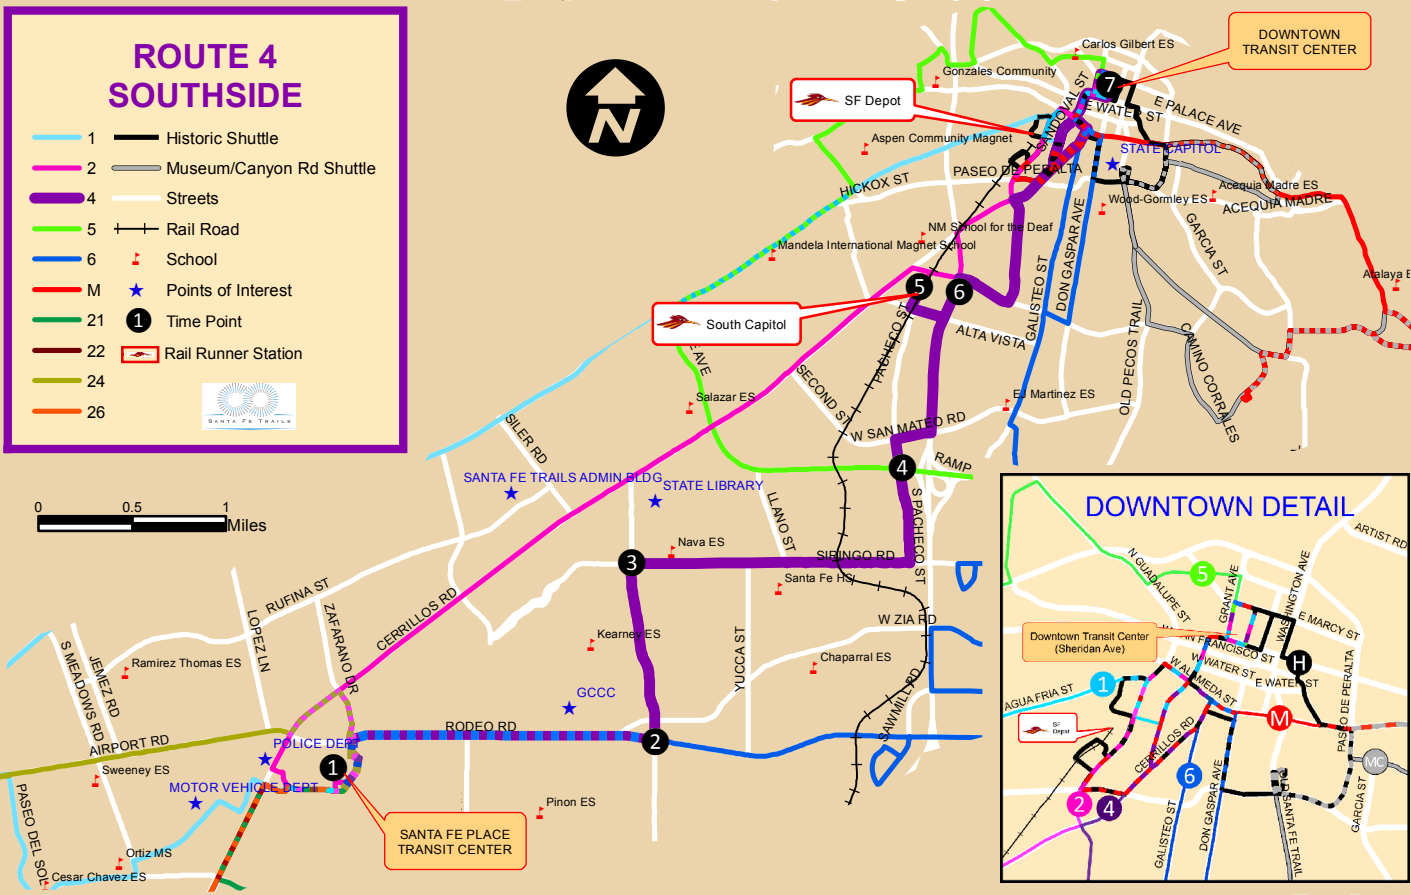

ROUTE 4 - DOWNTOWN - CORDOVA -PACHECO/SAN MATEO - CAM. CARLOS REY - SANTA FE PLACE
ON DEMAND SERVICES AVAILABLE FROM 7:30PM TO 9:45PM

**ROUTE 4 - DOWNTOWN - ST FRANCIS - SIRINGO -
CAMINO CARLOS REY - SANTA FE PLACE**

WEEKEND OUTBOUND

WEEKEND INBOUND

7 Downtown Transit Center	6 St. Francis @ Cordova R-4 OB	5 South Capitol Station	4 Pacheco @ St. Michael's OB	3 Camino Carlos Rey @ Siringo OB	2 Camino Carlos Rey @ Calle Serena OB	1 Santa Fe Place	1 Santa Fe Place	2 Camino Carlos Rey @ Calle Serena IB	3 Siringo @ Camino Carlos Rey IB	4 Pacheco @ St. Michael's IB	5 South Capitol Station	6 St. Francis @ Cordova IB	7 Downtown Transit Center
9:00a	9:09a		9:15a	9:23a	9:28a	9:35a	9:42a	9:48a	9:53a	10:01a	10:11a	10:11a	10:23a
10:00a	10:09a	10:11a	10:15a	10:23a	10:28a	10:35a	10:42a	10:48a	10:53a	11:01a	11:12a	11:13a	11:25a
11:00a	11:09a	11:10a	11:15a	11:23a	11:28a	11:35a	11:42a	11:48a	11:53a	12:01p	12:05p	12:06p	12:18p
12:00p	12:09p	12:11p	12:15p	12:23p	12:28p	12:35p	12:42p	12:48p	12:53p	1:01p		1:06p	1:18p
1:00p	1:09p		1:15p	1:23p	1:28p	1:35p	1:42p	1:48p	1:53p	2:01p		2:06p	2:18p
2:00p	2:09p		2:15p	2:23p	2:28p	2:35p	2:42p	2:48p	2:53p	3:01p		3:06p	3:18p
3:00p	3:09p		3:15p	3:23p	3:28p	3:35p	3:42p	3:48p	3:53p	4:01p		4:06p	4:18p
4:00p	4:09p	4:11p	4:15p	4:23p	4:28p	4:35p	4:42p	4:48p	4:53p	5:01p		5:06p	5:18p
5:00p	5:09p		5:15p	5:23p	5:28p	5:35p	5:42p	5:48p	5:53p	6:01p	6:05p	6:06p	6:18p

ROUTE 4 SOUTHSIDE

- 1 — Historic Shuttle
- 2 — Museum/Canyon Rd Shuttle
- 4 — Streets
- 5 + Rail Road
- 6 + School
- M ★ Points of Interest
- 21 1 Time Point
- 22 🚂 Rail Runner Station
- 24
- 26

DOWNTOWN TRANSIT CENTER