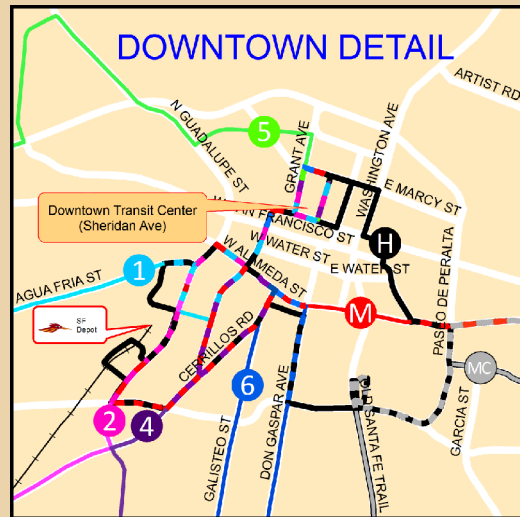

**ROUTE 5 - DOWNTOWN - WEST ALAMEDA - AGUA FRIA -
ST. MICHAEL'S - CROSSTOWN**

WEEKEND OUTBOUND

WEEKEND INBOUND

7 Downtown Transit Center	6 Sabino @ Guadalupe OB	5 Camino Alire @ Paseo De La Conquistadora OB	4 Frenchy's Park	3 Osage @ Rosina OB	2 St. Michael's @ Pacheco OB	1 Saint Vincent Hospital	1 Saint Vincent Hospital	2 St. Michael's @ Pacheco IB	3 Osage @ Rosina IB	4 Frenchy's Park	5 Camino Alire @ Paseo De La Conquistadora IB	6 Sabino @ Guadalupe IB	7 Downtown Transit Center
-	-	-	9:20a	9:24a	9:26a	9:31a	9:41a	9:45a	9:48a	9:52a	9:55a	10:04a	10:11a
10:00a	10:07a	10:16a	10:19a	10:23a	10:26a	10:31a	10:45a	10:49a	10:52a	10:56a	10:59a	11:08a	11:15a
10:55a	11:02a	11:11a	11:15a	11:20a	11:25a	11:30a	11:45a	11:49a	11:52a	11:56a	11:59a	12:08p	12:15p
11:55a	12:02p	12:11p	12:15p	12:20p	12:25p	12:30p	12:45p	12:49p	12:52p	12:56p	12:59p	1:08p	1:15p
12:55p	1:02p	1:11p	1:15p	1:20p	1:25p	1:30p	1:45p	1:49p	1:52p	1:56p	1:59p	2:08p	2:15p
1:55p	2:02p	2:11p	2:15p	2:20p	2:25p	2:30p	2:45p	2:49p	2:52p	2:56p	2:59p	3:08p	3:15p
2:55p	3:02p	3:11p	3:15p	3:20p	3:25p	3:30p	3:45p	3:49p	3:52p	3:56p	3:59p	4:08p	4:15p
3:55p	4:02p	4:11p	4:15p	4:20p	4:25p	4:30p	4:45p	4:49p	4:52p	4:56p	4:59p	5:08p	5:15p
4:55p	5:02p	5:11p	5:15p	-	-	-	-	-	-	-	-	-	-

ROUTE 5 CROSTOWN

- 1 — Historic Shuttle
- 2 — Museum/Canyon Rd Shuttle
- 4 — Streets
- 5 — Rail Road
- 6 —
- M —
-  Historic Shuttle
-  Museum/Canyon Rd Shuttle
-  Streets
-  Rail Road
- 
- 
-  Rail Runner Station
-  HOSPITAL
-  Rail Road
-  School
-  TIME POINT
-  Points of Interest

Downtown Transit Center

DOWNTOWN DETAIL

ROUTE 6 RODEO ROAD

- 1 — Historic Shuttle
- 2 — Museum/Canyon Rd Shuttle
- 3 — Streets
- 4 — Rail Road
- 5 — School
- 6 — Points of Interest
- M — Time Point
- H — Hospital
- 1 — Rail Runner Station