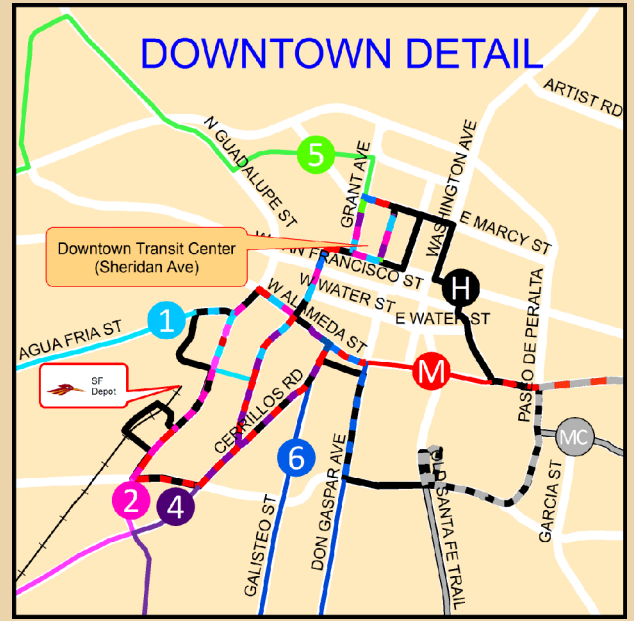

7 Downtown Transit Center	6 Agua Fria @ Camino Alire OB	5 Agua Fria @ Osage OB	4 Agua Fria @ Siler OB	3 Agua Fria @ Jemez OB	2 San Felipe @ Airport Road OB	1 Santa Fe Place	1 Santa Fe Place	2 San Felipe @ Airport Road IB	3 Agua Fria @ Jemez IB	4 Agua Fria @ Siler IB	5 Agua Fria @ Osage IB	6 Agua Fria @ Camino Alire IB	7 Downtown Transit Center
8:30a	8:38a	8:42a	8:45a	8:52a	8:54a	9:08a	9:15a	9:29a	9:32a	9:39a	9:42a	9:45a	9:53a
9:30a	9:38a	9:42a	9:45a	9:52a	9:54a	10:08a	10:15a	10:29a	10:32a	10:39a	10:42a	10:45a	10:53a
10:30a	10:38a	10:42a	10:45a	10:52a	10:54a	11:08a	11:15a	11:29a	11:32a	11:39a	11:42a	11:45a	11:53a
11:30a	11:38a	11:42a	11:45a	11:52a	11:54a	12:08p	12:15p	12:29p	12:32p	12:39p	12:42p	12:45p	12:53p
12:30p	12:38p	12:42p	12:45p	12:52p	12:54p	1:08p	1:15p	1:29p	1:32p	1:39p	1:42p	1:45p	1:53p
1:30p	1:38p	1:42p	1:45p	1:52p	1:54p	2:08p	2:15p	2:29p	2:32p	2:39p	2:42p	2:45p	2:53p
2:30p	2:38p	2:42p	2:45p	2:52p	2:54p	3:08p	3:15p	3:29p	3:32p	3:39p	3:42p	3:45p	3:53p
3:30p	3:38p	3:42p	3:45p	3:52p	3:54p	4:08p	4:15p	4:29p	4:32p	4:39p	4:42p	4:45p	4:53p
4:30p	4:38p	4:42p	4:45p	4:52p	4:54p	5:08p	5:15p	5:29p	5:32p	5:39p	5:42p	5:45p	5:53p
5:30p	5:38p	5:42p	5:45p	5:52p	5:54p	6:08p	-	-	-	-	-	-	-

ROUTE 1 AGUA FRIA

- 1 Historic Shuttle
- 2 Museum/Canyon Rd Shuttle
- 4 Rail Road
- 5 Points of Interest
- 6 Time Point
- M Schools
- 21 Colleges
- 22
- 24
- 26

0 0.5 1
Miles

Santa Fe Regional Airport

DOWNTOWN DETAIL