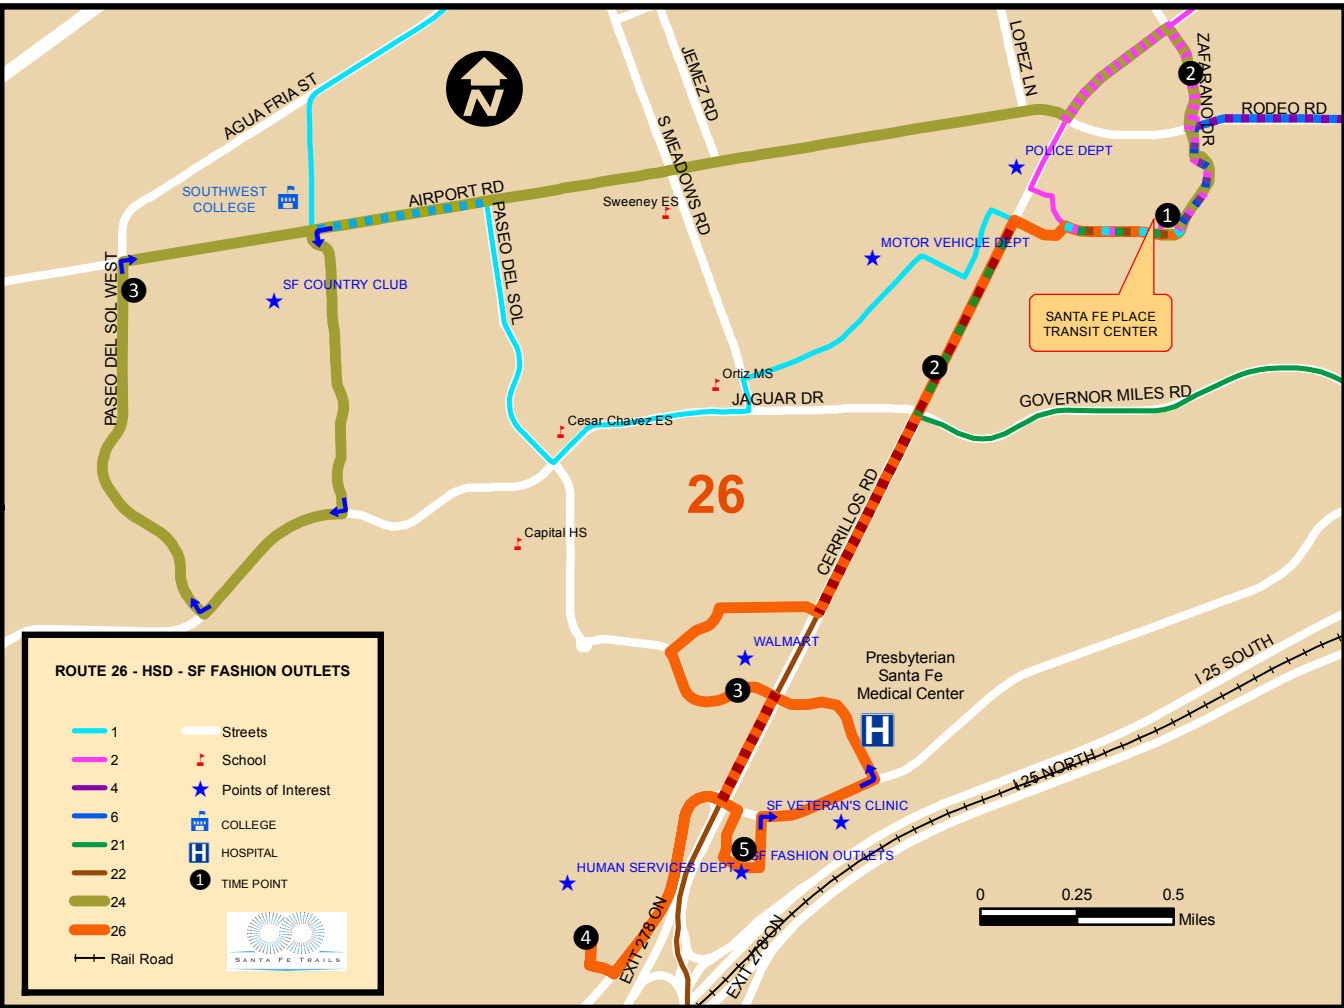

ROUTE 26 - HSD - SF FASHION OUTLETS

- 1
- 2
- 4
- 6
- 21
- 22
- 24
- 26
- Streets
- School
- Points of Interest
- COLLEGE
- HOSPITAL
- TIME POINT
- Rail Road

26

SOUTHWEST COLLEGE

SF COUNTRY CLUB

SANTA FE PLACE TRANSIT CENTER

WALMART

Presbyterian Santa Fe Medical Center

SF VETERAN'S CLINIC

HUMAN SERVICES DEPT

FASHION OUTLETS

I-25 SOUTH
I-25 NORTH

AGUA FRIA ST

AIRPORT RD

PASEO DEL SOL

Sweeney ES

JEMEZ RD

S MEADOWS RD

Ortiz MS

JAGUAR DR

Cesar Chavez ES

Capital HS

GOVERNOR MILES RD

CERRILLOS RD

I-25 SOUTH
I-25 NORTH

EXIT 278 ON

EXIT 276 ON

PASEO DEL SOL WEST

3

★

POLICE DEPT

MOTOR VEHICLE DEPT

2

2

RODEO RD

ZAFARANO DR

1

3

5

4