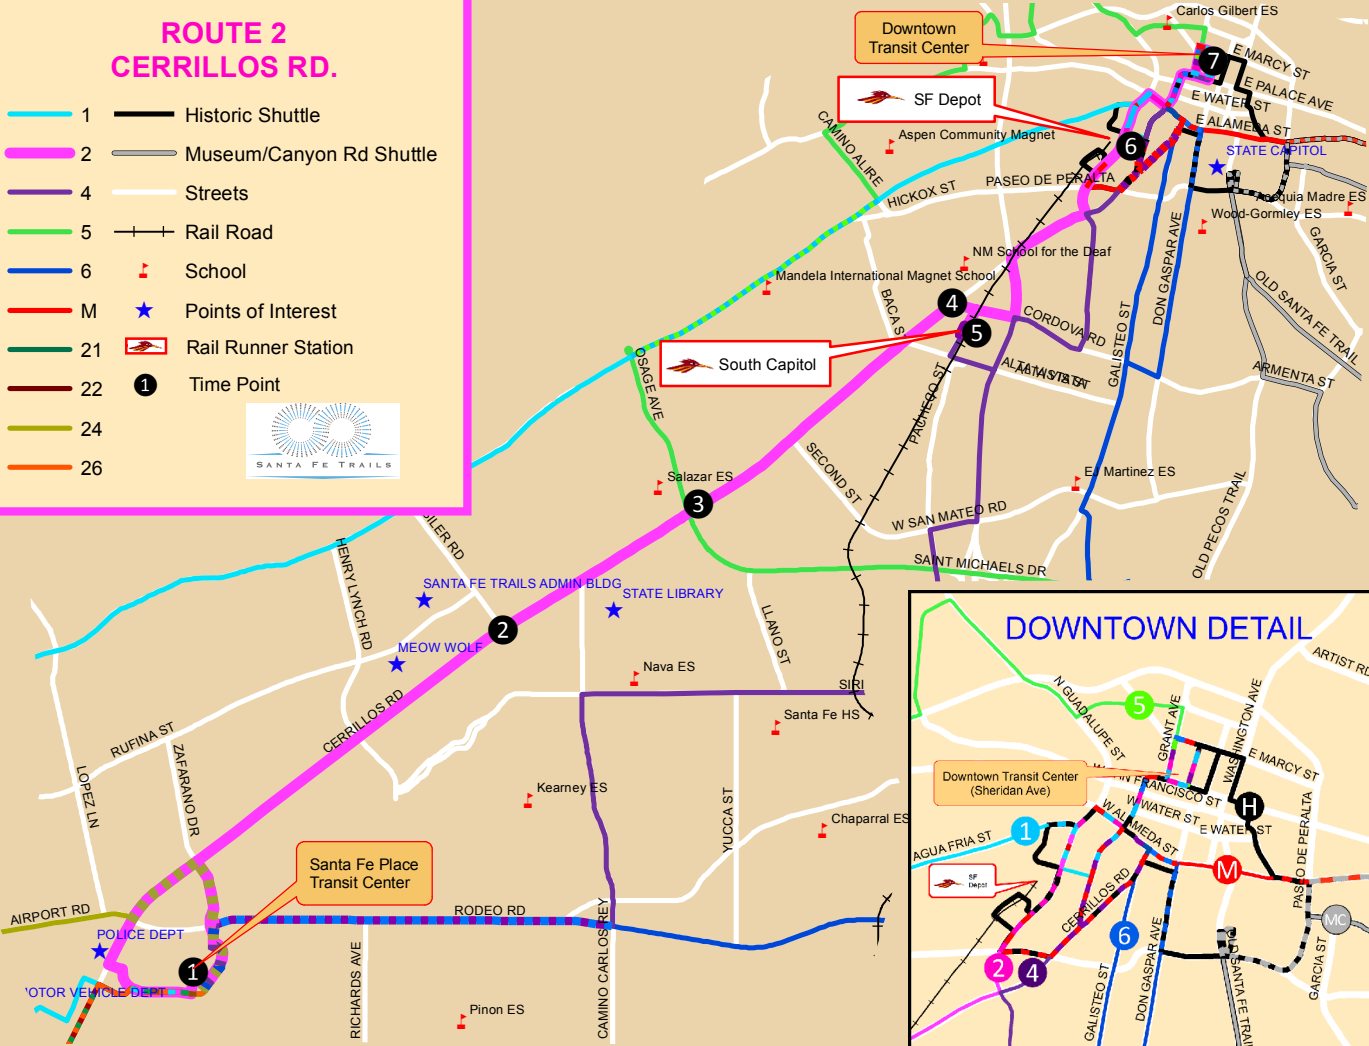

ROUTE 2 CERRILLOS RD.

- 1 — Historic Shuttle
- 2 — Museum/Canyon Rd Shuttle
- 4 — Streets
- 5 + + Rail Road
- 6 ▲ School
- M ★ Points of Interest
- 21 🚂 Rail Runner Station
- 22 ① Time Point
- 24
- 26