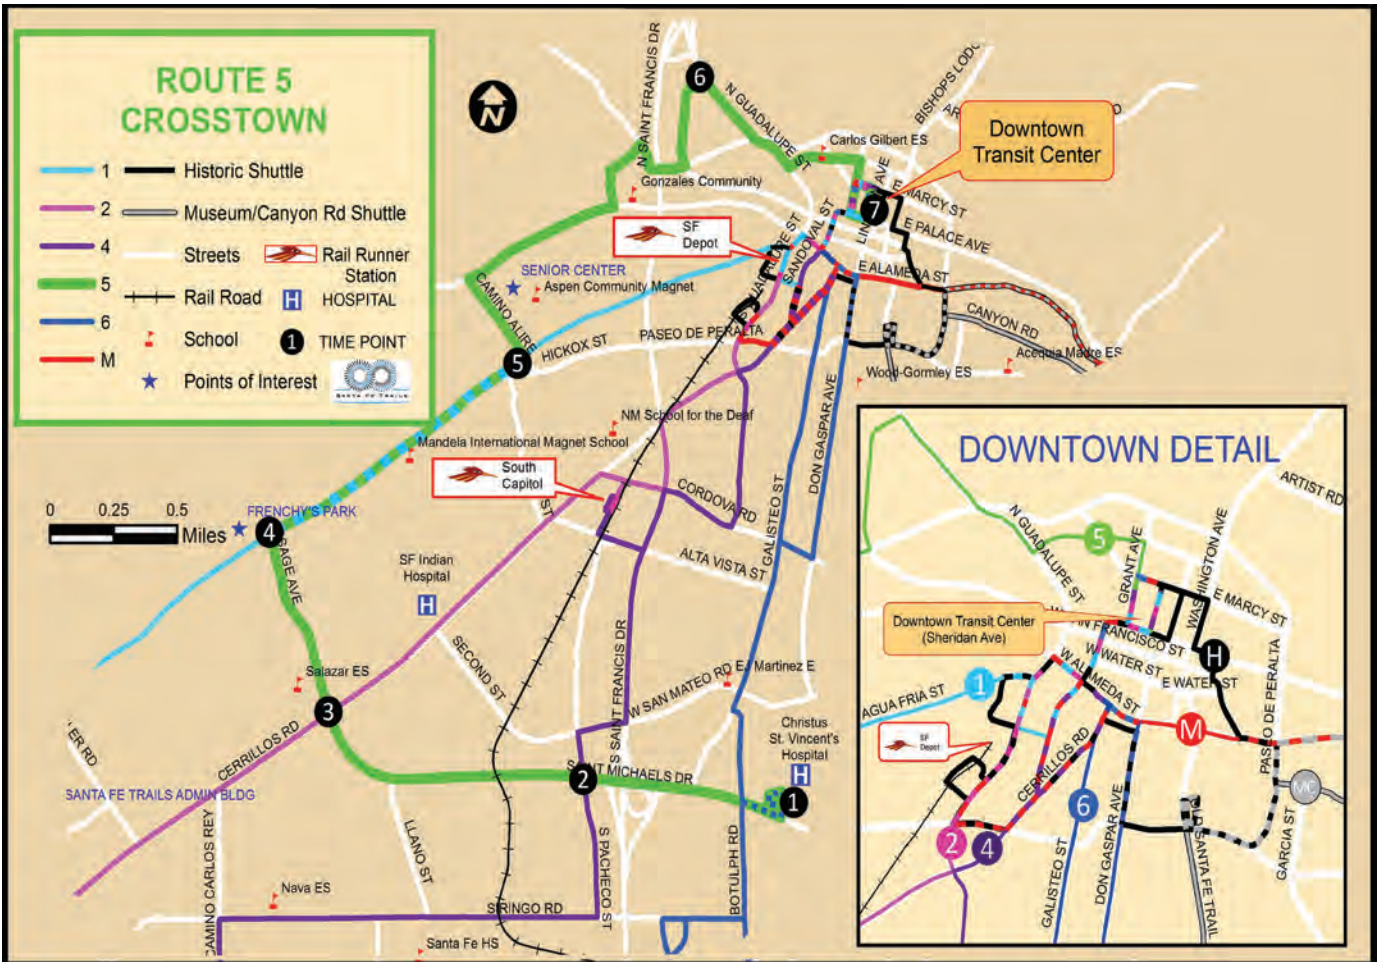

Information about the City of Santa Fe Americans with Disabilities Act

In accordance with the requirements of Title II of the Americans with Disabilities Act of 1990 ("ADA"), the City of Santa Fe will not discriminate against qualified individuals with disabilities on the basis of disability in its services, programs, or activities.

Santa Fe Trails Transit shall:

Make reasonable modifications in policies, practices, or procedures when the modifications are necessary to avoid discrimination on the basis of disability or to provide program accessibility to their services, subject to the limitations.

Make communications and information available, through providing auxiliary aids and services, such as using accessible formats and technology (e.g., Braille, large print, TDDs) to obtain information about transportation services.

In choosing among alternatives for meeting nondiscrimination and accessibility requirements with respect to new, altered, or existing facilities, or designated or specified transportation services, public and private entities shall give priority to those methods that offer services, programs, and activities to qualified individuals with disabilities in the most integrated setting appropriate to the needs of individuals with disabilities.

It is not discrimination to refuse to provide service to an individual with disabilities because that individual engages in violent, seriously disruptive, or illegal conduct, or represents a direct threat to the health or safety of others. However, Santa Fe Trails will not refuse to provide service to an individual with disabilities solely because the individual's disability results in appearance or involuntary behavior that may offend, annoy, or inconvenience employees of the entity or other persons.