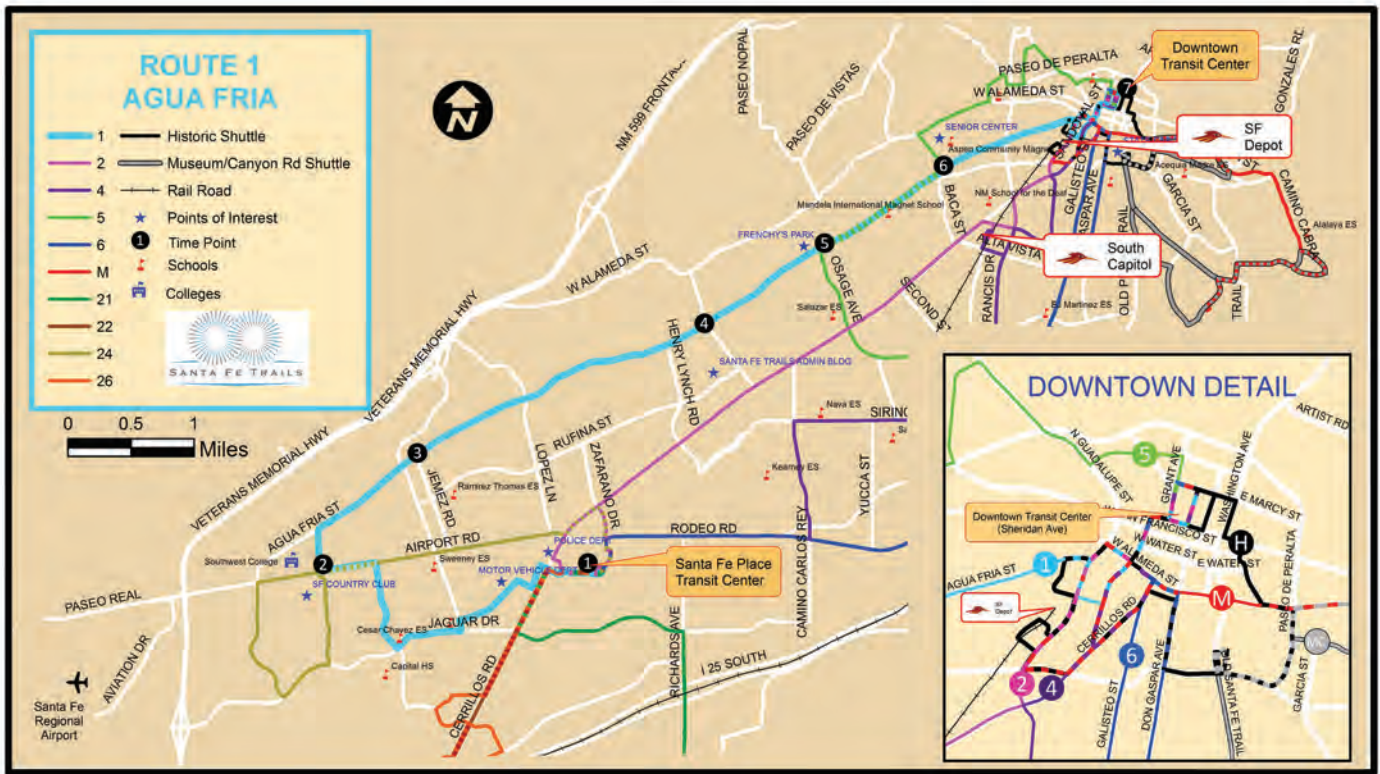

Fares/Tarifas	Regular / Regular	Reduced / Reducido	Student / Estudiante	Youth / Jóvenes	Veteran / Veteranos
One Way Fare/ Tarifa de Ida	$1.00	$0.50	-----	Free / gratis	Free / gratis
Passes / Pases					
1 Day / 1 día	$2.00	$1.00	-----	Free / gratis	Free / gratis
3 Day / 3 días	$5.00	$2.50	-----	Free / gratis	Free / gratis
5 Day / 5 días	$7.00	$3.50	-----	Free / gratis	Free / gratis
15Day / 15 días	$10.00	$5.00	-----	Free / gratis	Free / gratis
31Day / 31días	$20.00	$10.00	$17.00	Free / gratis	Free / gratis
120 Day /120 días	-----	-----	$60.00	Free / gratis	Free / gratis
Semi-Annual / Semi-Anual	$110.00	$55.00	-----	Free / gratis	Free / gratis
Annual Pass / Anual	$200.00	$100.00	-----	Free / gratis	Free / gratis

Only available at Santa Fe Trails Administration office located at 2931 Rufina Street (Mon-Fri 8am-5pm) / Solo disponible en la oficina de Administración de Santa Fe Trails en 2931 Rufina Street (de lunes a viernes de 8 am a 5 pm)

Only available at Santa Fe Trails Administration office or participating colleges / Solo disponible en la oficina de Administración de Santa Fe Trails o colegios participantes

Reduced / Reducido - Seniors /Personas Mayores (60+)	Student / Estudiante - College ID / Identificación del Colegio
Youth / Jóvenes (18-) May Require ID / Puede Requerir Identificación	Veteran / Veteranos Requires ID / Requiere Identificación