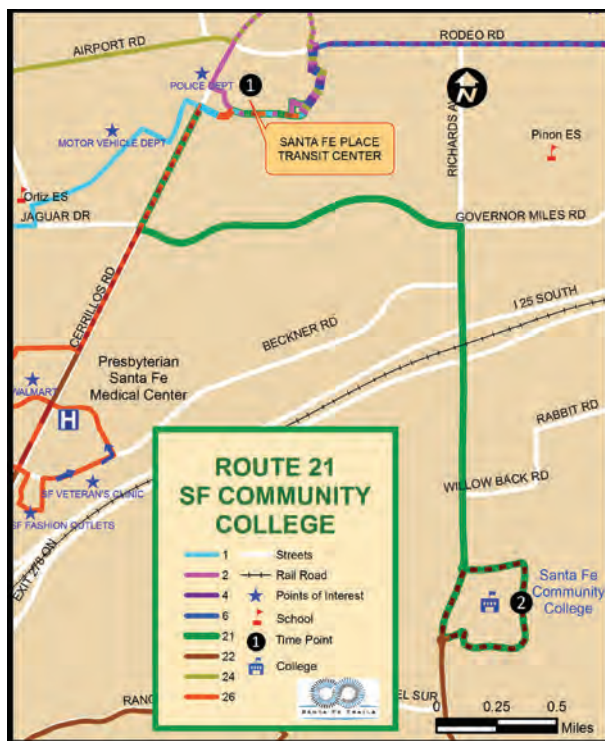

\* TRACK YOUR BUS ARRIVAL AND DEPARTURE TIMES BY ROUTE, ADDRESS OR LOCATION

\* USE PEGMAN FOR STREETVIEWS

**ROUTE 21 - SANTA FE PLACE - SANTA FE COMMUNITY COLLEGE**

**WEEKDAY INBOUND WEEKDAY OUTBOUND**

Santa Fe Community college ②	Santa Fe Place ①	Santa Fe Place ①	Santa Fe Community college ②
-	-	7:30a	7:44a
7:45a	8:00a	8:40a	8:54a
8:55a	9:10a	9:50a	10:04a
10:05a	10:20a	11:00a	11:14a
11:15a	11:30a	12:10p	12:24p
12:25p	12:40p	1:20p	1:34p
1:35p	1:50p	2:30p	2:44p
2:45p	3:00p	3:40p	3:54p
3:55p	4:10p	4:50p	5:04p
5:05p	5:20p	6:00p	6:14p
6:15p	6:30p	7:10p	7:24p
7:24p	7:40p	8:20p	8:34p
8:35p	8:50p	9:35p	9:49p
9:49p	10:04p	-	-