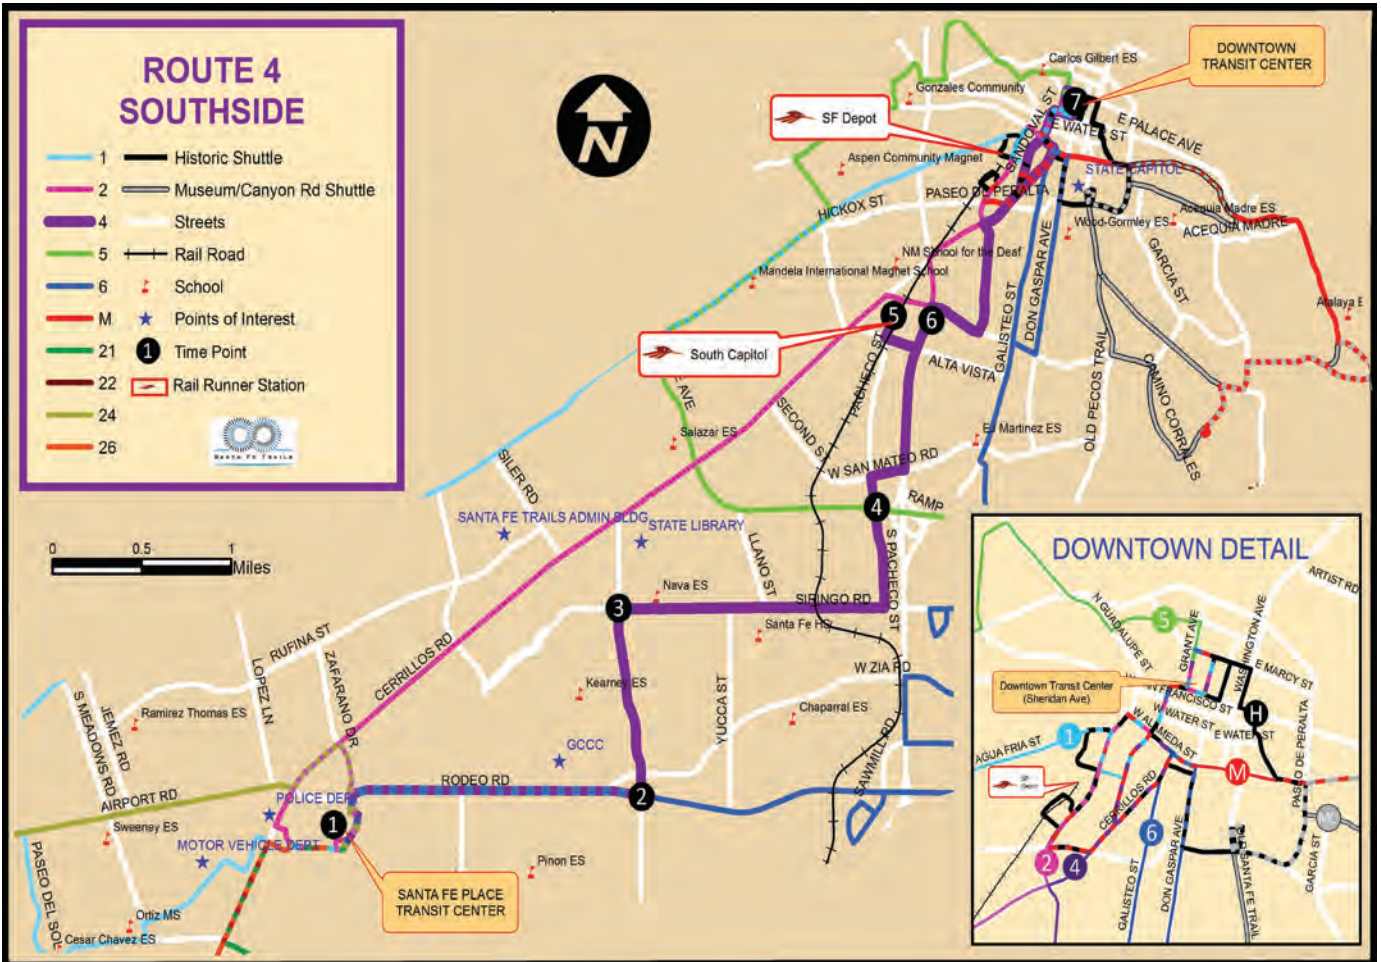

Santa Fe Trails complies with USDOT regulations (49 CFR, Subtitle A, Part 37.167) with respect to Service Animals

SERVICE ANIMALS WELCOME

Service Animal means an animal that is individually trained to do work or perform tasks for an individual with a disability

Service animals must be on a lead or otherwise under the physical control and supervision of the owner at all times

Animals providing emotional support, well being, comfort or companionship are not recognized as service animals.

Pets are allowed to ride on the bus, but must be carried in a secure container small enough to fit on the owners lap, and the animal must not be a danger or annoyance to other passengers.

Misrepresenting an animal as a service animal is a violation of the law (28-11-3 NMSA 1978)