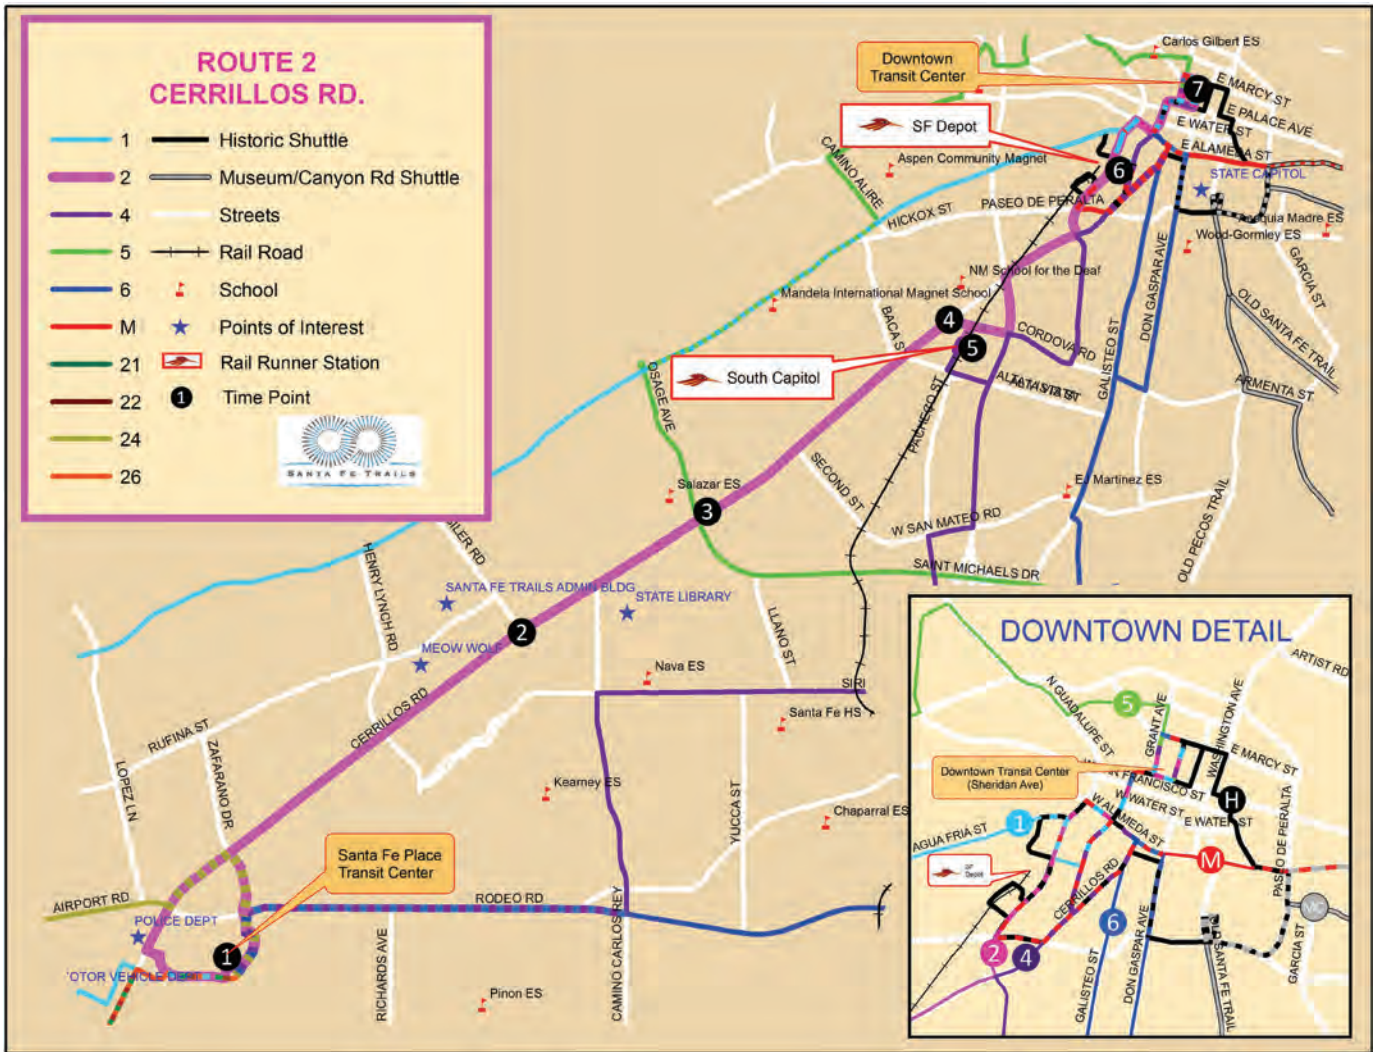

EXACT CHANGE IS NEEDED TO PURCHASE PASSES

TO AVOID THE FUSS DEALING WITH LOOSE CHANGE, PURCHASE DAILY OR MONTHLY PASSES ON THE BUS OR AT THE TRANSIT ADMINISTRATION OFFICE.

3 DAY, 5 DAY, 15 DAY, SEMI-ANNUAL, AND ANNUAL BUS PASSES CAN BE PURCHASED AT THE TRANSIT ADMINISTRATION OFFICE LOCATED AT 2931 RUFINA STREET.

CAMBIO EXACTO ES NECESARIO PARA COMPRAR PASES

LOS PASES DE AUTOBUSES DE 3 DÍAS, 5 DÍAS, 15 DÍAS, SEMI-ANUALES Y ANUALES SE PUEDE COMPRAR EN LA OFICINA DE ADMINISTRACIÓN DE TRÁNSITO.

PARA EVITAR EL TRATO CON EL CAMBIO SUELTO, COMPRA PASES DIARIOS O MENSUALES EN EL AUTOBÚS O EN LA OFICINA DE ADMINISTRACIÓN DE TRÁNSITO SITUADO EN 2931 CALLE RUFINA.

For more information call / para más información llame 505.955.2001 or www.TakeTheTrails.com