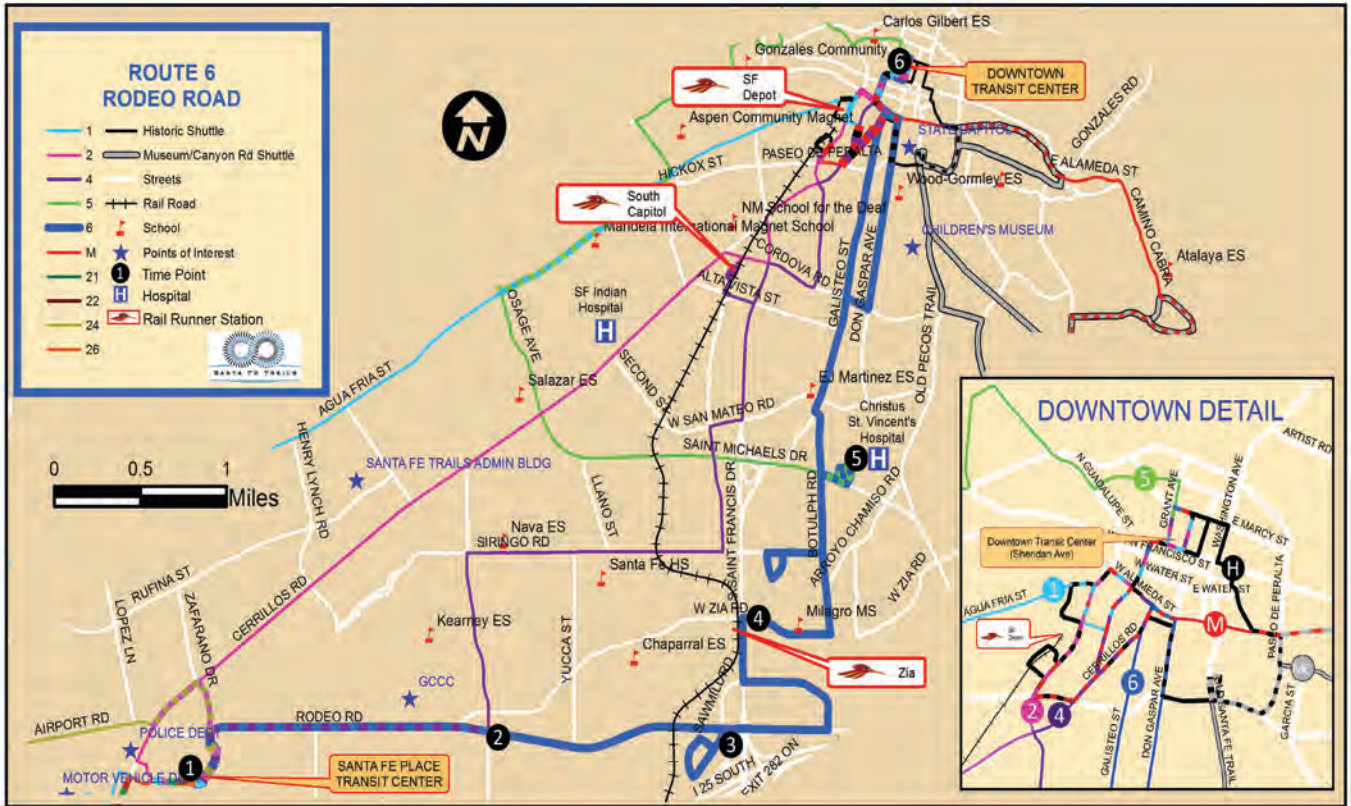

RouteShout

WHERE'S MY BUS?

* FOLLOW YOUR BUS WITH THE ROUTESHOUT 2.0 MOBILE APP!

* ENABLE "LOCATE ME" IN YOUR SETTINGS SELECT **SANTA FE TRAILS** AS YOUR AGENCY

* DOWNLOAD THE FREE APP FROM GOOGLE PLAY OR THE APPLE STORE

* TRACK YOUR BUS ARRIVAL AND DEPARTURE TIMES BY ROUTE, ADDRESS OR LOCATION

* USE PEGMAN FOR STREETVIEWS