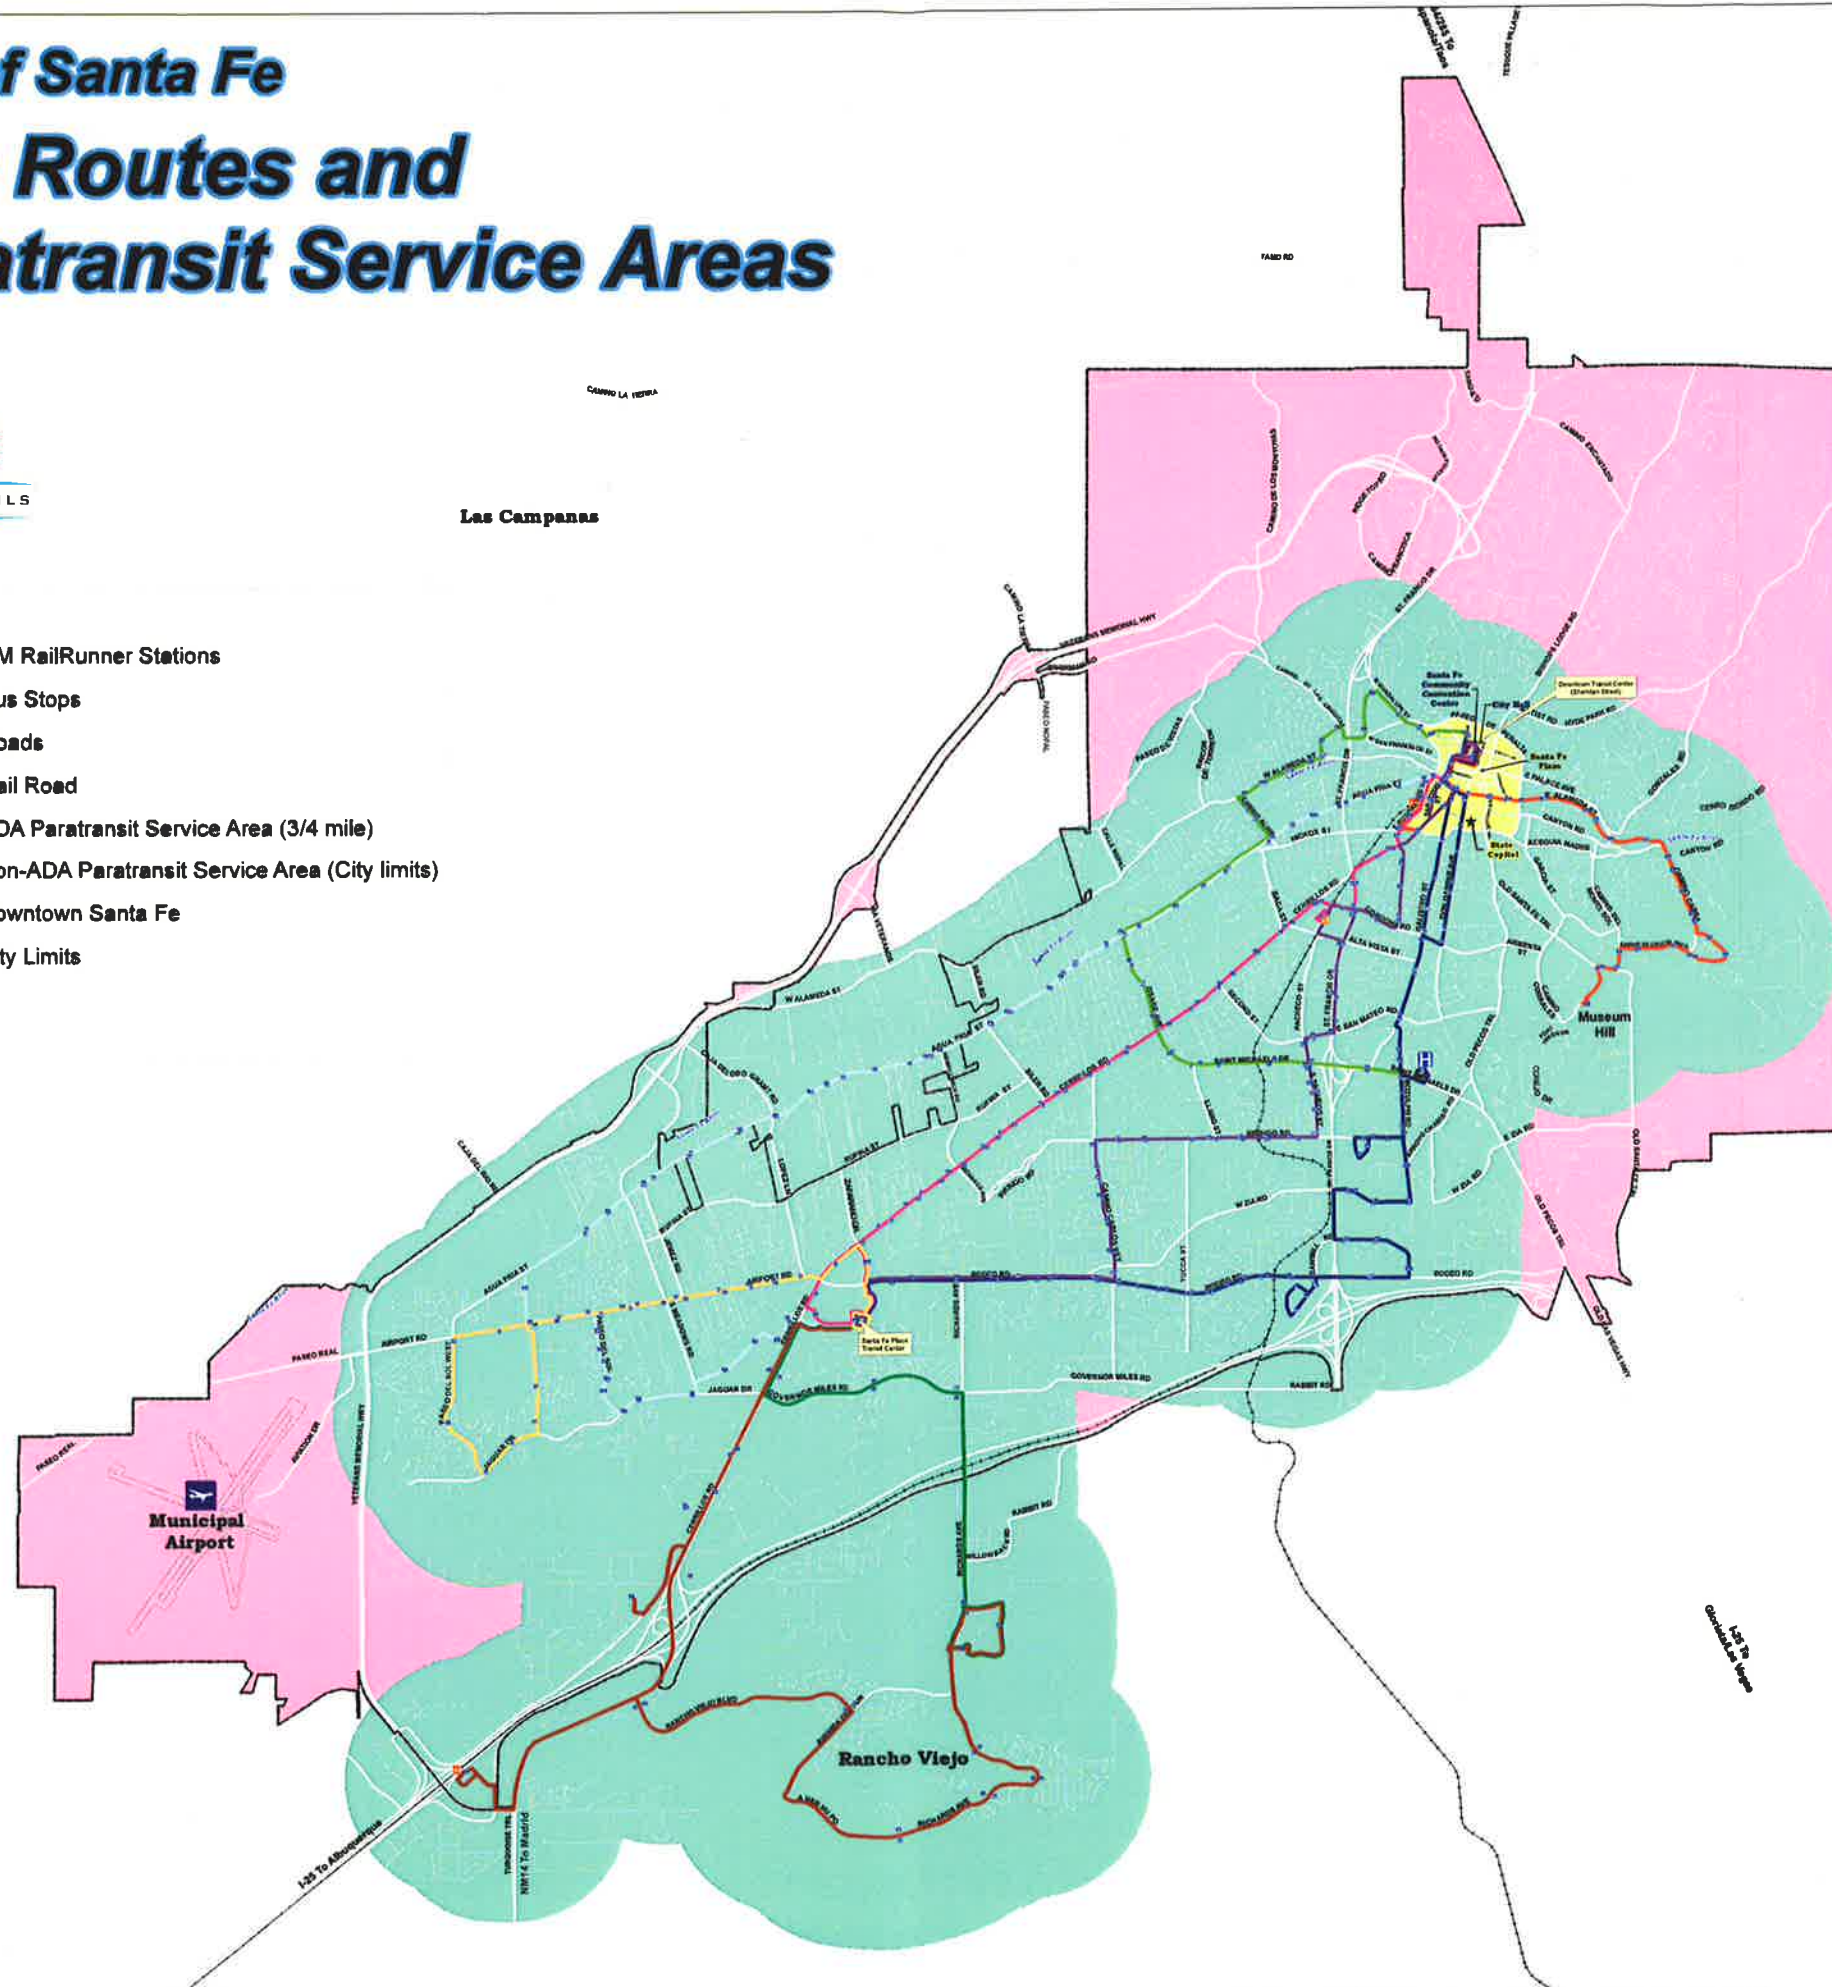

City of Santa Fe Bus Routes and Paratransit Service Areas

Las Campanas

Legend

Bus Routes	NM RailRunner Stations
Route 1	Bus Stops
Route 2	Roads
Route 4	Rail Road
Route 5	ADA Paratransit Service Area (3/4 mile)
Route 6	Non-ADA Paratransit Service Area (City limits)
Route 21	Downtown Santa Fe
Route 22	City Limits
Route 24	
Route M	

1 inch equals 0.39 miles
0.25 0 0.25 0.5 0.75
Mile