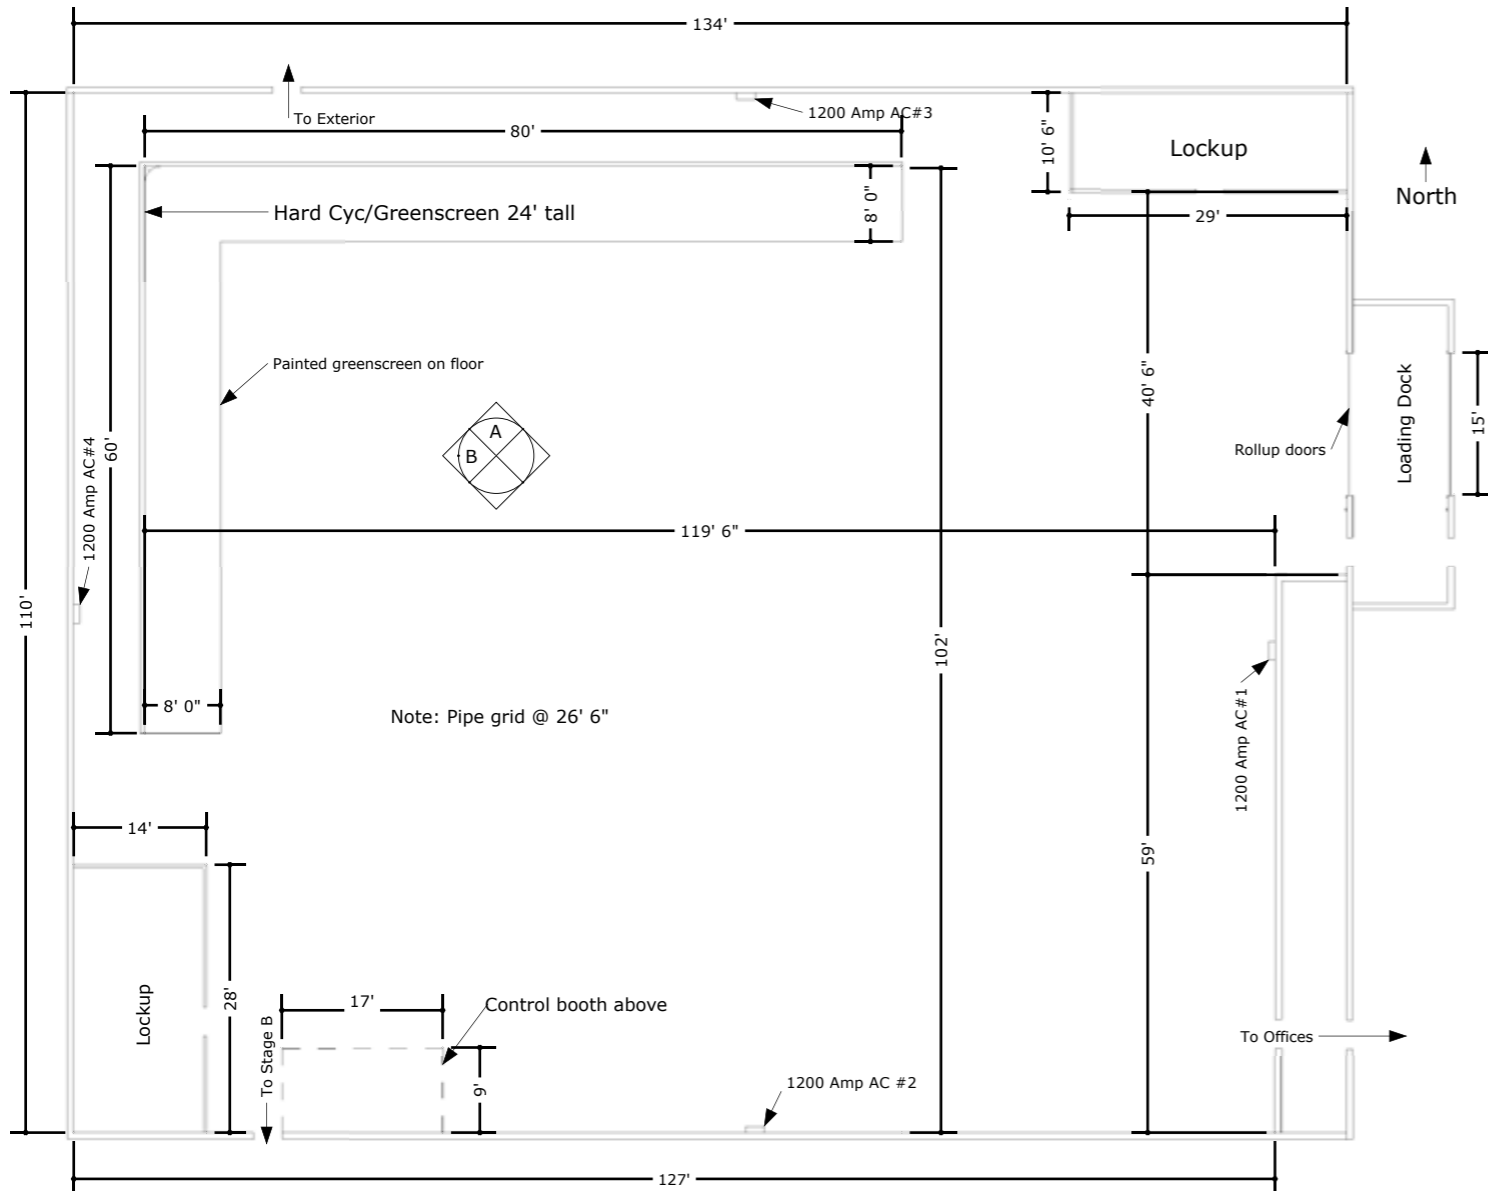

Elevation A

Elevation B

Plan View

Perspective View

Greer Garson Stage A
 at College of Santa Fe
 1600 St. Michael Drive
 Santa Fe, NM 87505