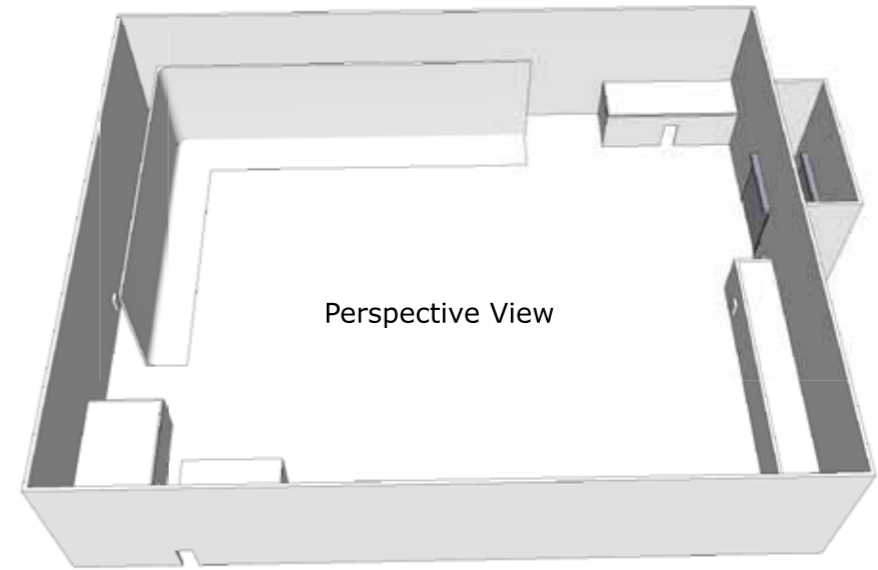

Elevation A

Elevation B

Plan View

Perspective View

Greer Garson Stage A
 at College of Santa Fe
 1600 St. Michael Drive
 Santa Fe, NM 87505