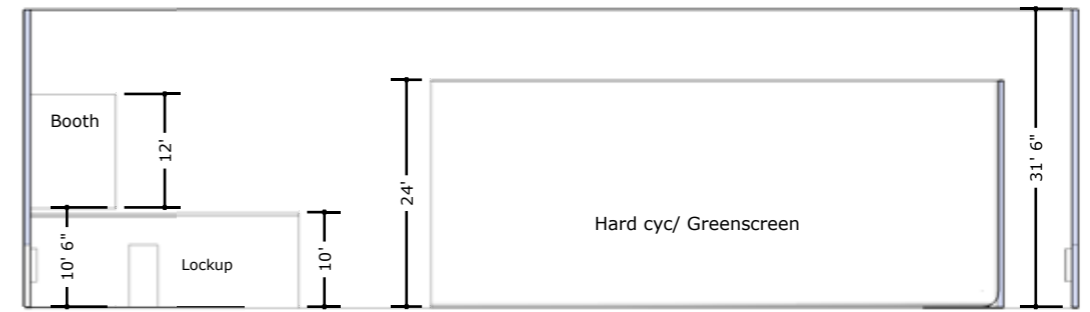

Elevation A

Elevation B

Plan View

Perspective View

Greer Garson Stage A
 at College of Santa Fe
 1600 St. Michael Drive
 Santa Fe, NM 87505