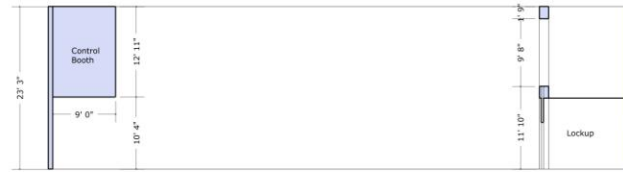

SECTION A

SECTION B

PLAN VIEW

NORTH →

SECTION C

PERSPECTIVE VIEW

Garson Studios Stage B at  
 Santa Fe University of Art and Design  
 1600 St. Michael's Drive Santa Fe, NM 87505