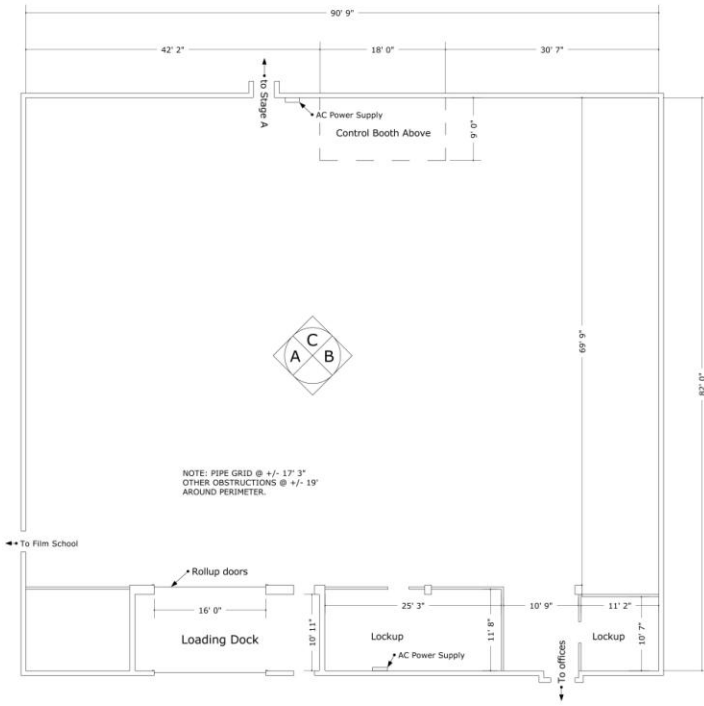

SECTION A

SECTION B

PLAN VIEW

NORTH →

SECTION C

PERSPECTIVE VIEW

Garson Studios Stage B at  
 Santa Fe University of Art and Design  
 1600 St. Michael's Drive Santa Fe, NM 87505