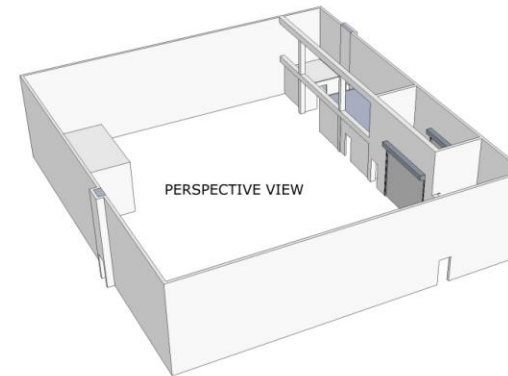

SECTION A

SECTION B

PLAN VIEW

NORTH →

SECTION C

PERSPECTIVE VIEW

Garson Studios Stage B at  
 Santa Fe University of Art and Design  
 1600 St. Michael's Drive Santa Fe, NM 87505